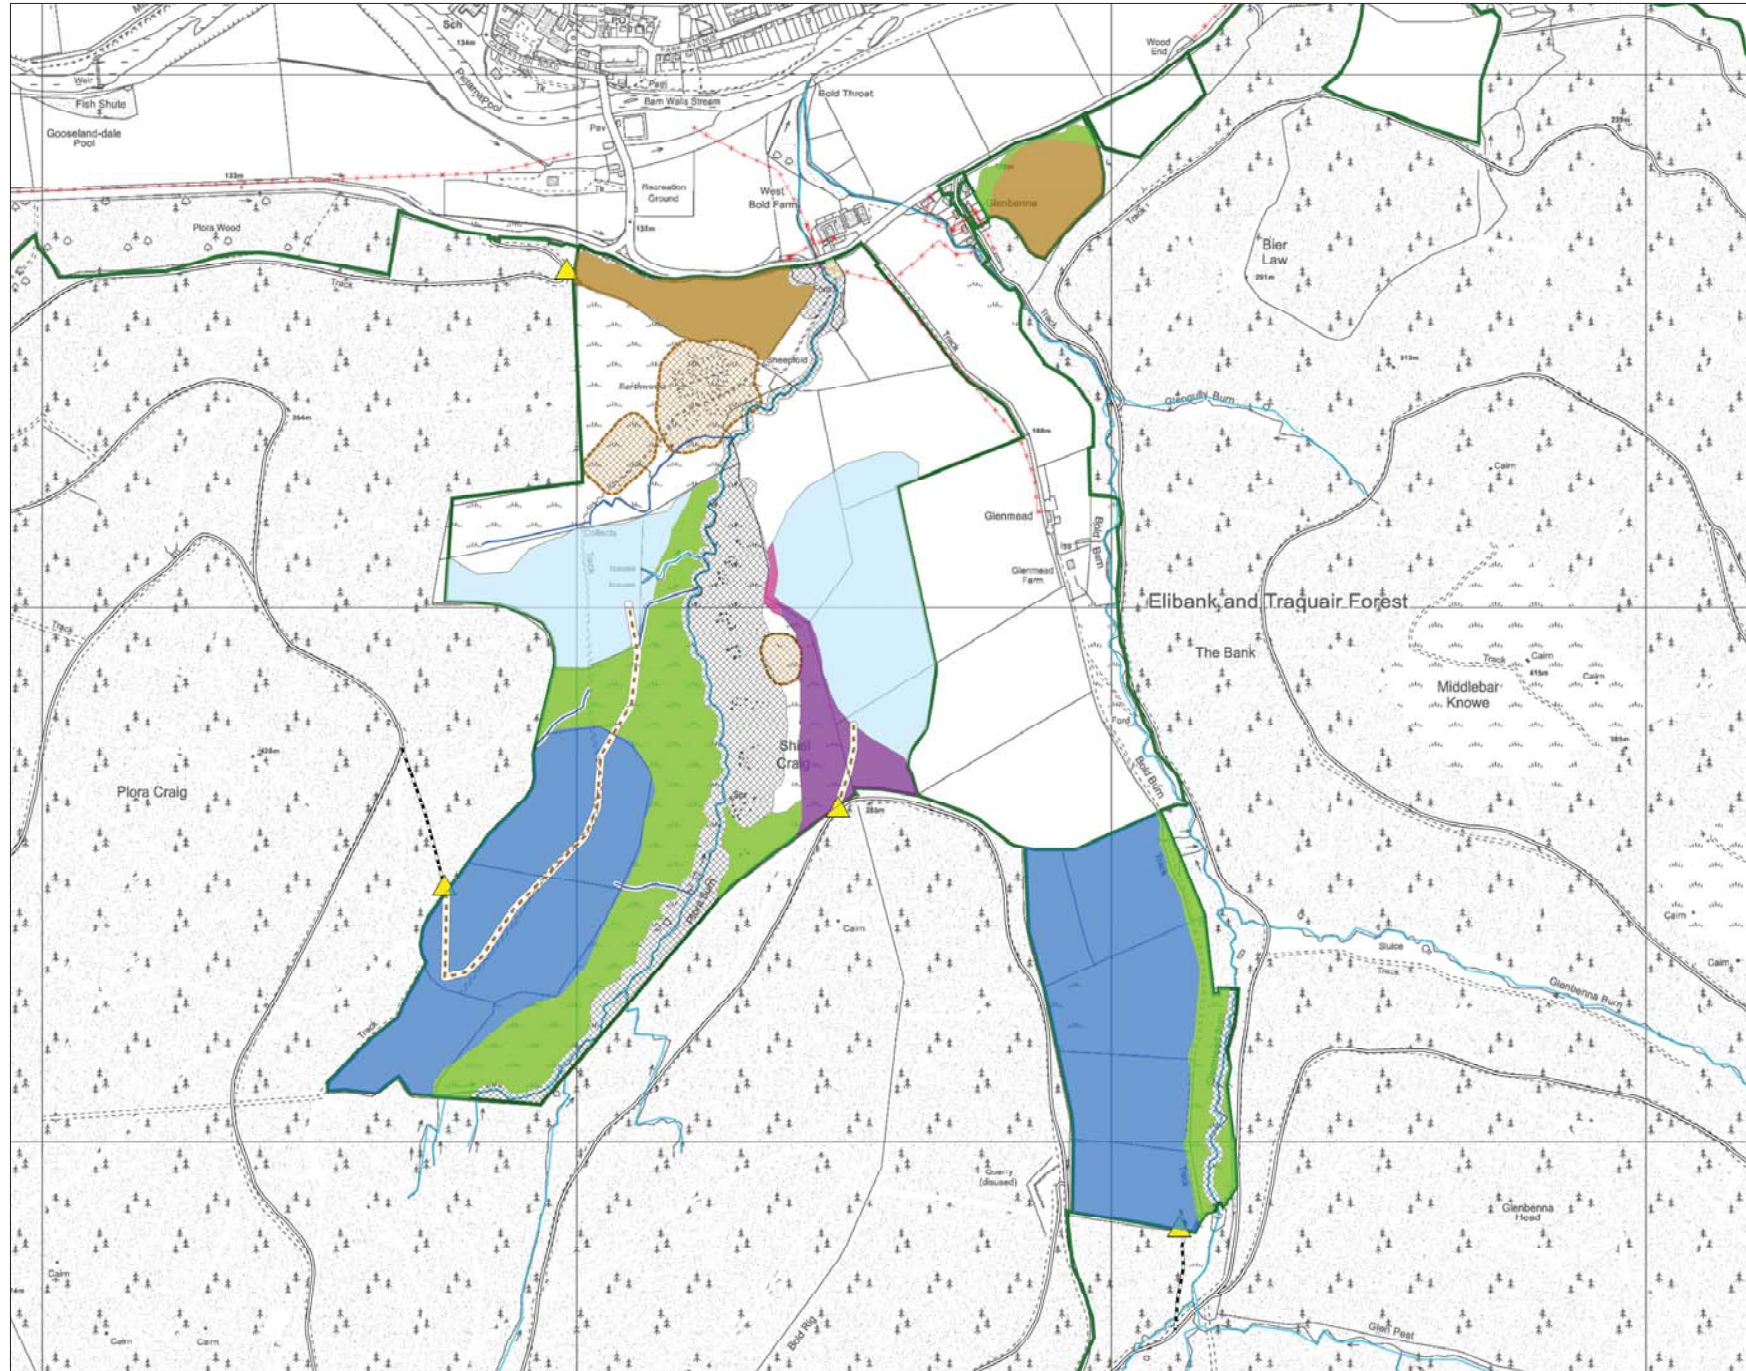

West Bold Species design V2

Author: Tom Harvey

Scale @ A1: 1:5,000

Date: 06/05/2020

- Farm
- Mixed broadleaves
- Norway spruce | beech | silver fir
- Open
- Productive broadleaves
- Retention
- Scots pine
- Scots pine | birch
- Sitka spruce | Douglas fir
- Flush (GWDTE)
- Proposed access points
- OHPL
- Proposed Road
- Proposed Establishment Track
- FLS Blocks
- Water Course
- Forest Roads
- Scheduled monuments

Reproduced by permission of Ordnance Survey on behalf of HMSO. © Crown copyright and database right [2020]. All rights reserved. Ordnance Survey Licence number [100021242]. © Getmapping Plc and Bluesky International Limited 2020.