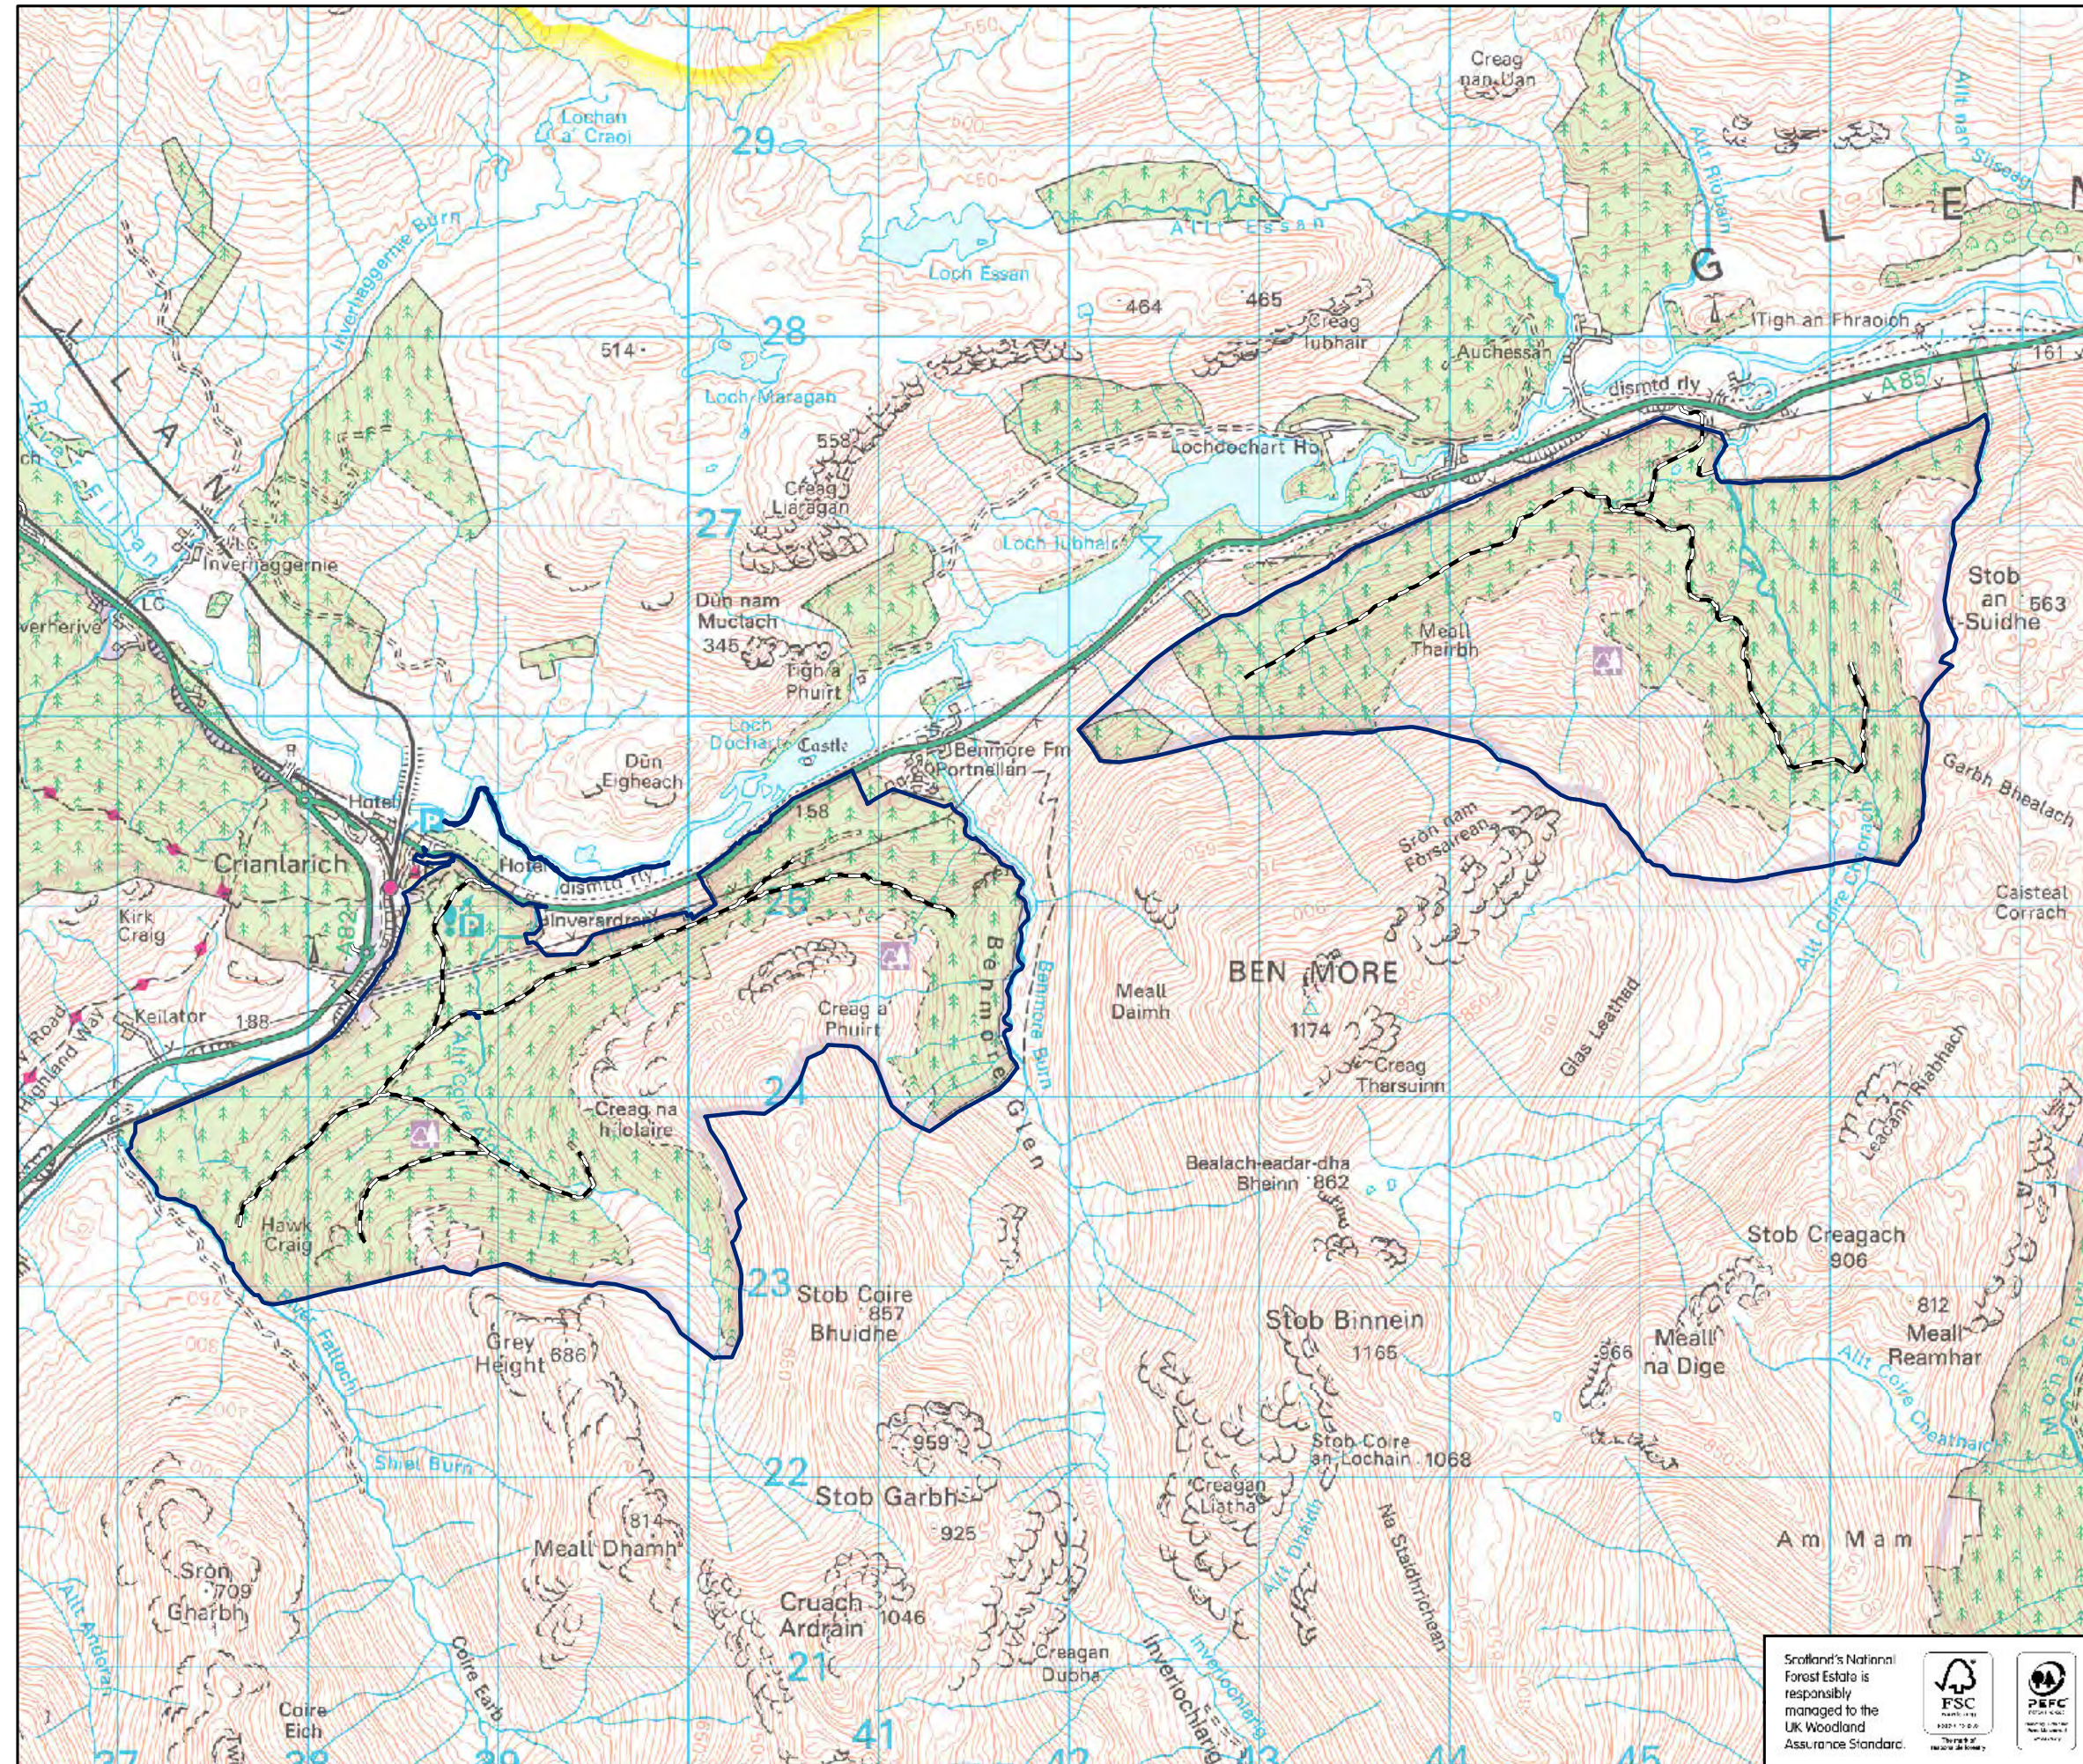

**Cowal and Trossachs Forest District
LMP Area and Location**

-  Plan area
-  Forest roads

Scotland's National Forest Estate is responsibly managed to the UK Woodland Assurance Standard.

Reproduced by permission of Ordnance Survey on behalf of HMSO. © Crown copyright and database right 2018. All rights Reserved. Ordnance Survey Licence Number [100021242]