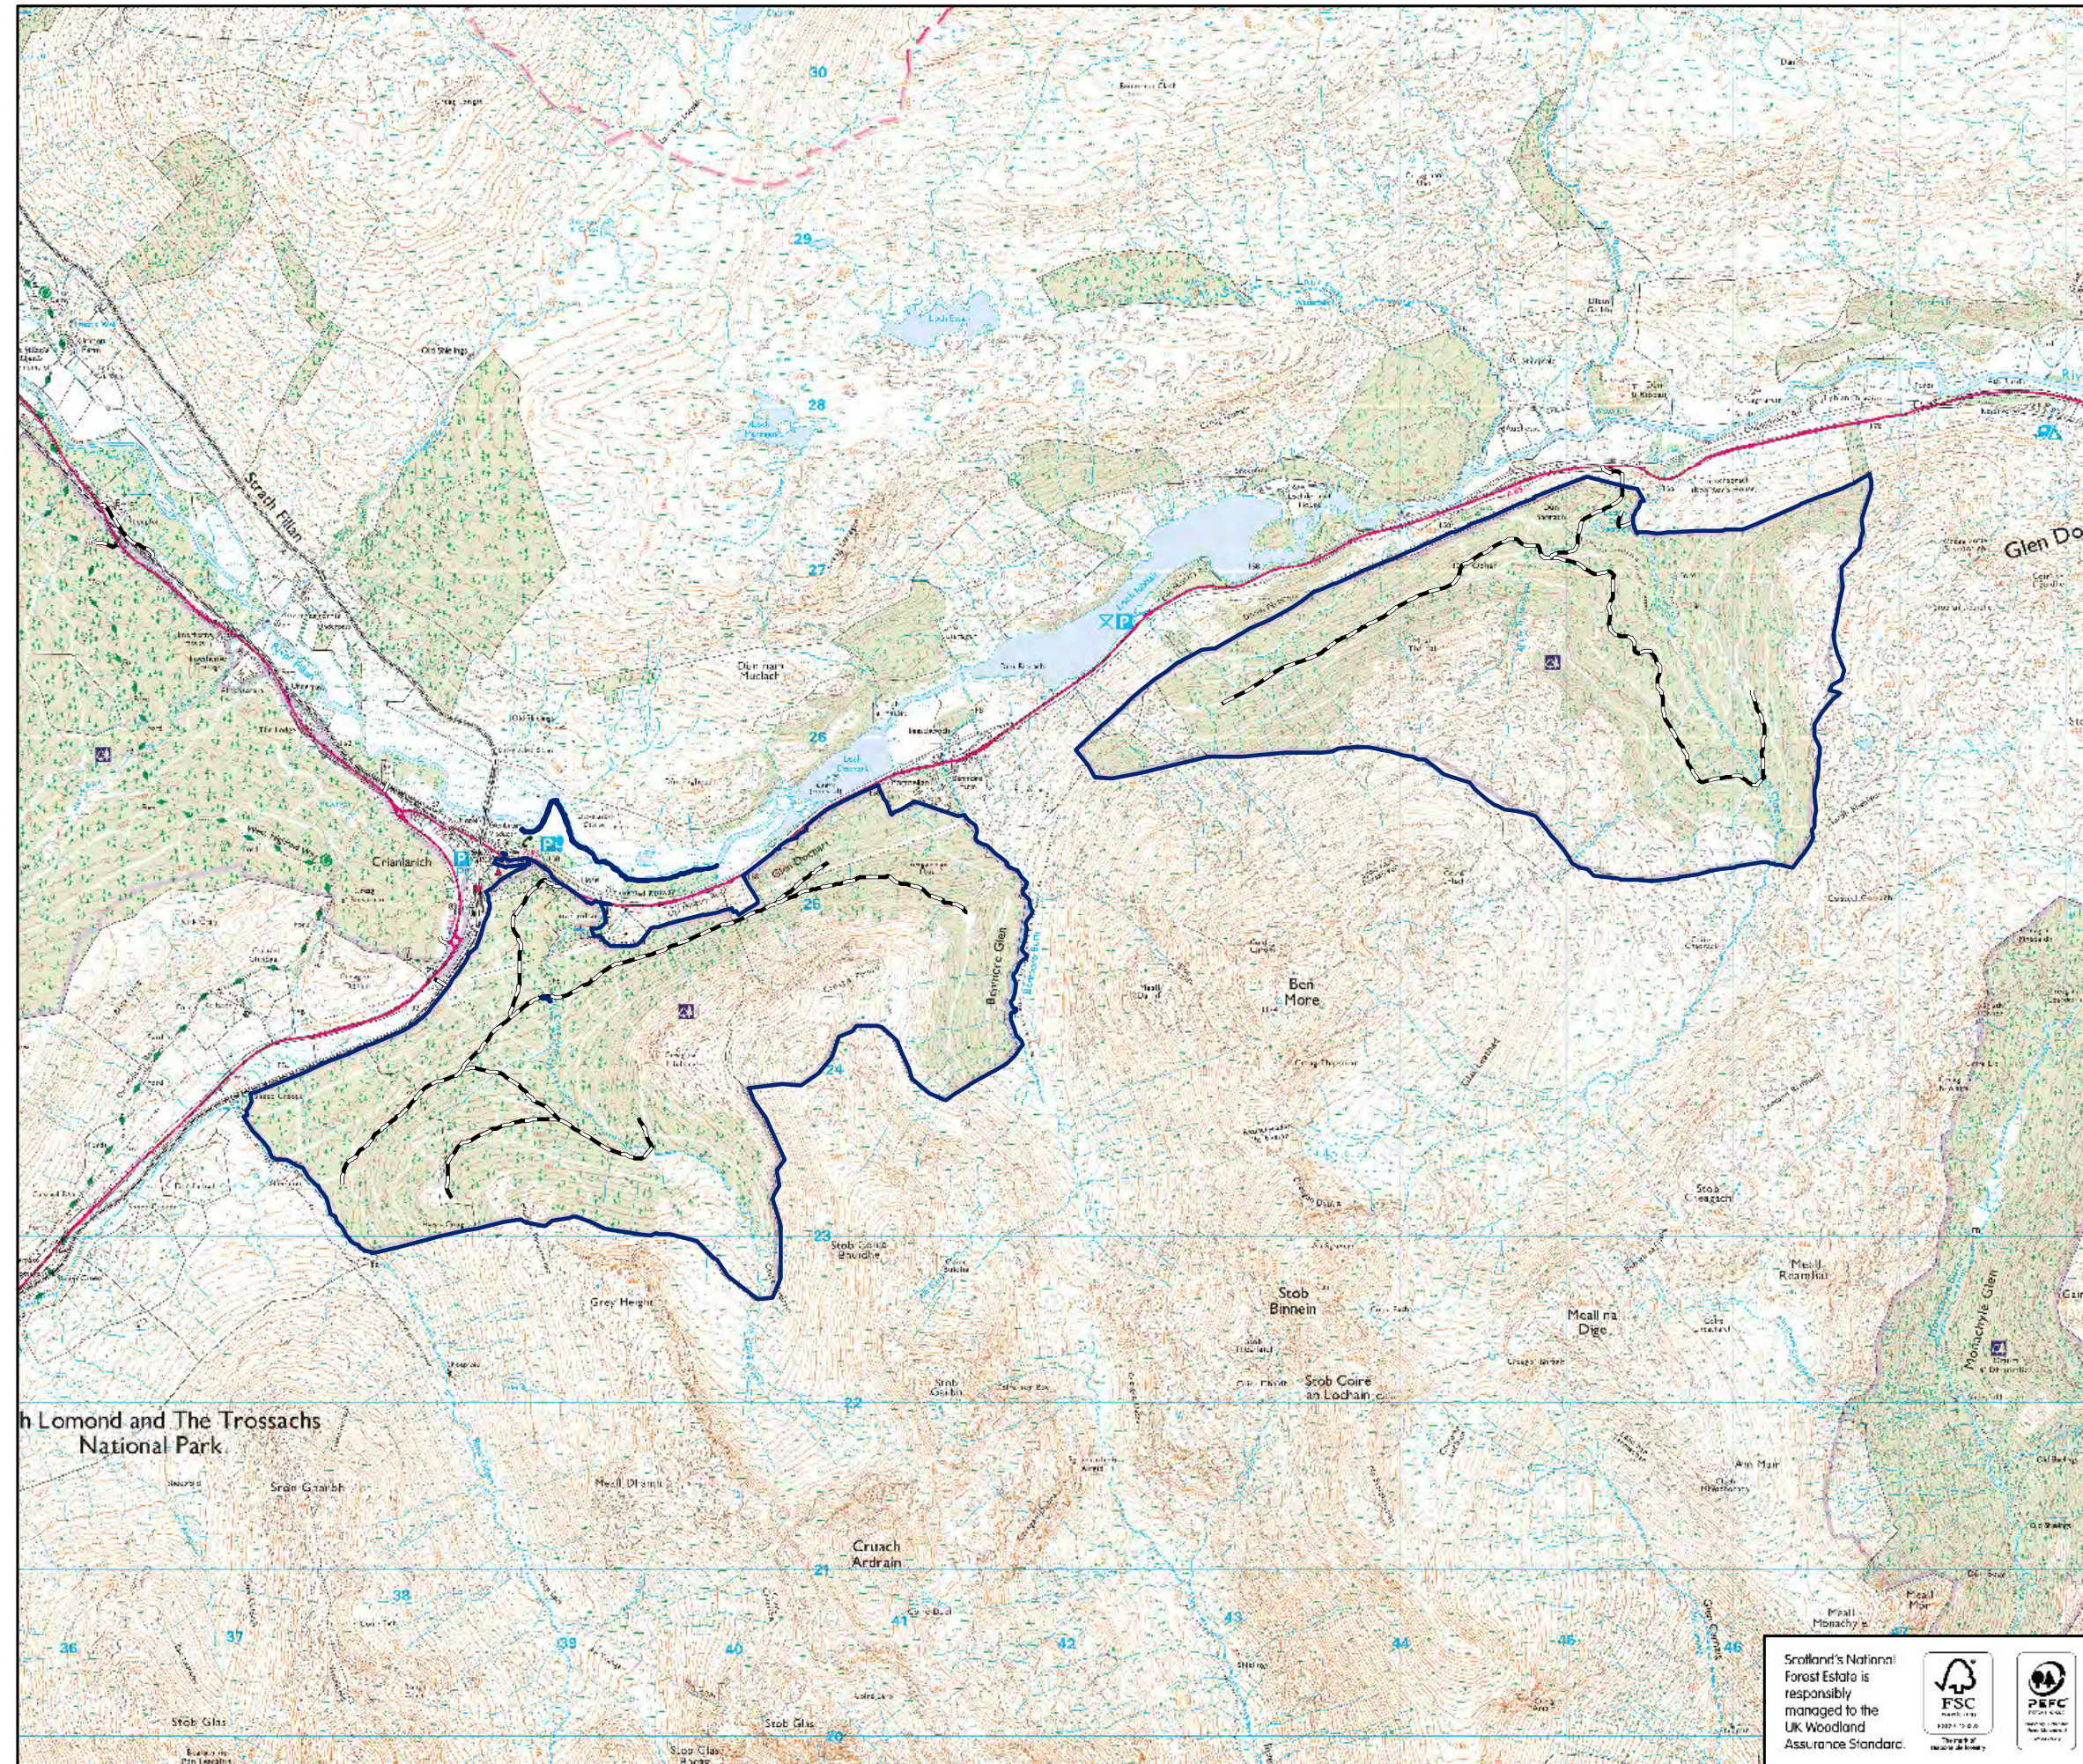

**Cowal and Trossachs Forest District**  
**Crianlarich**  
**LMP Area**

-  Plan area
-  Forest roads

1:40,000  
on A3 paper

STM 10 January 2018

Reproduced by permission of Ordnance Survey on Behalf of HMSO. © Crown copyright and database right 2017. All rights Reserved. Ordnance Survey Licence number [100021242]