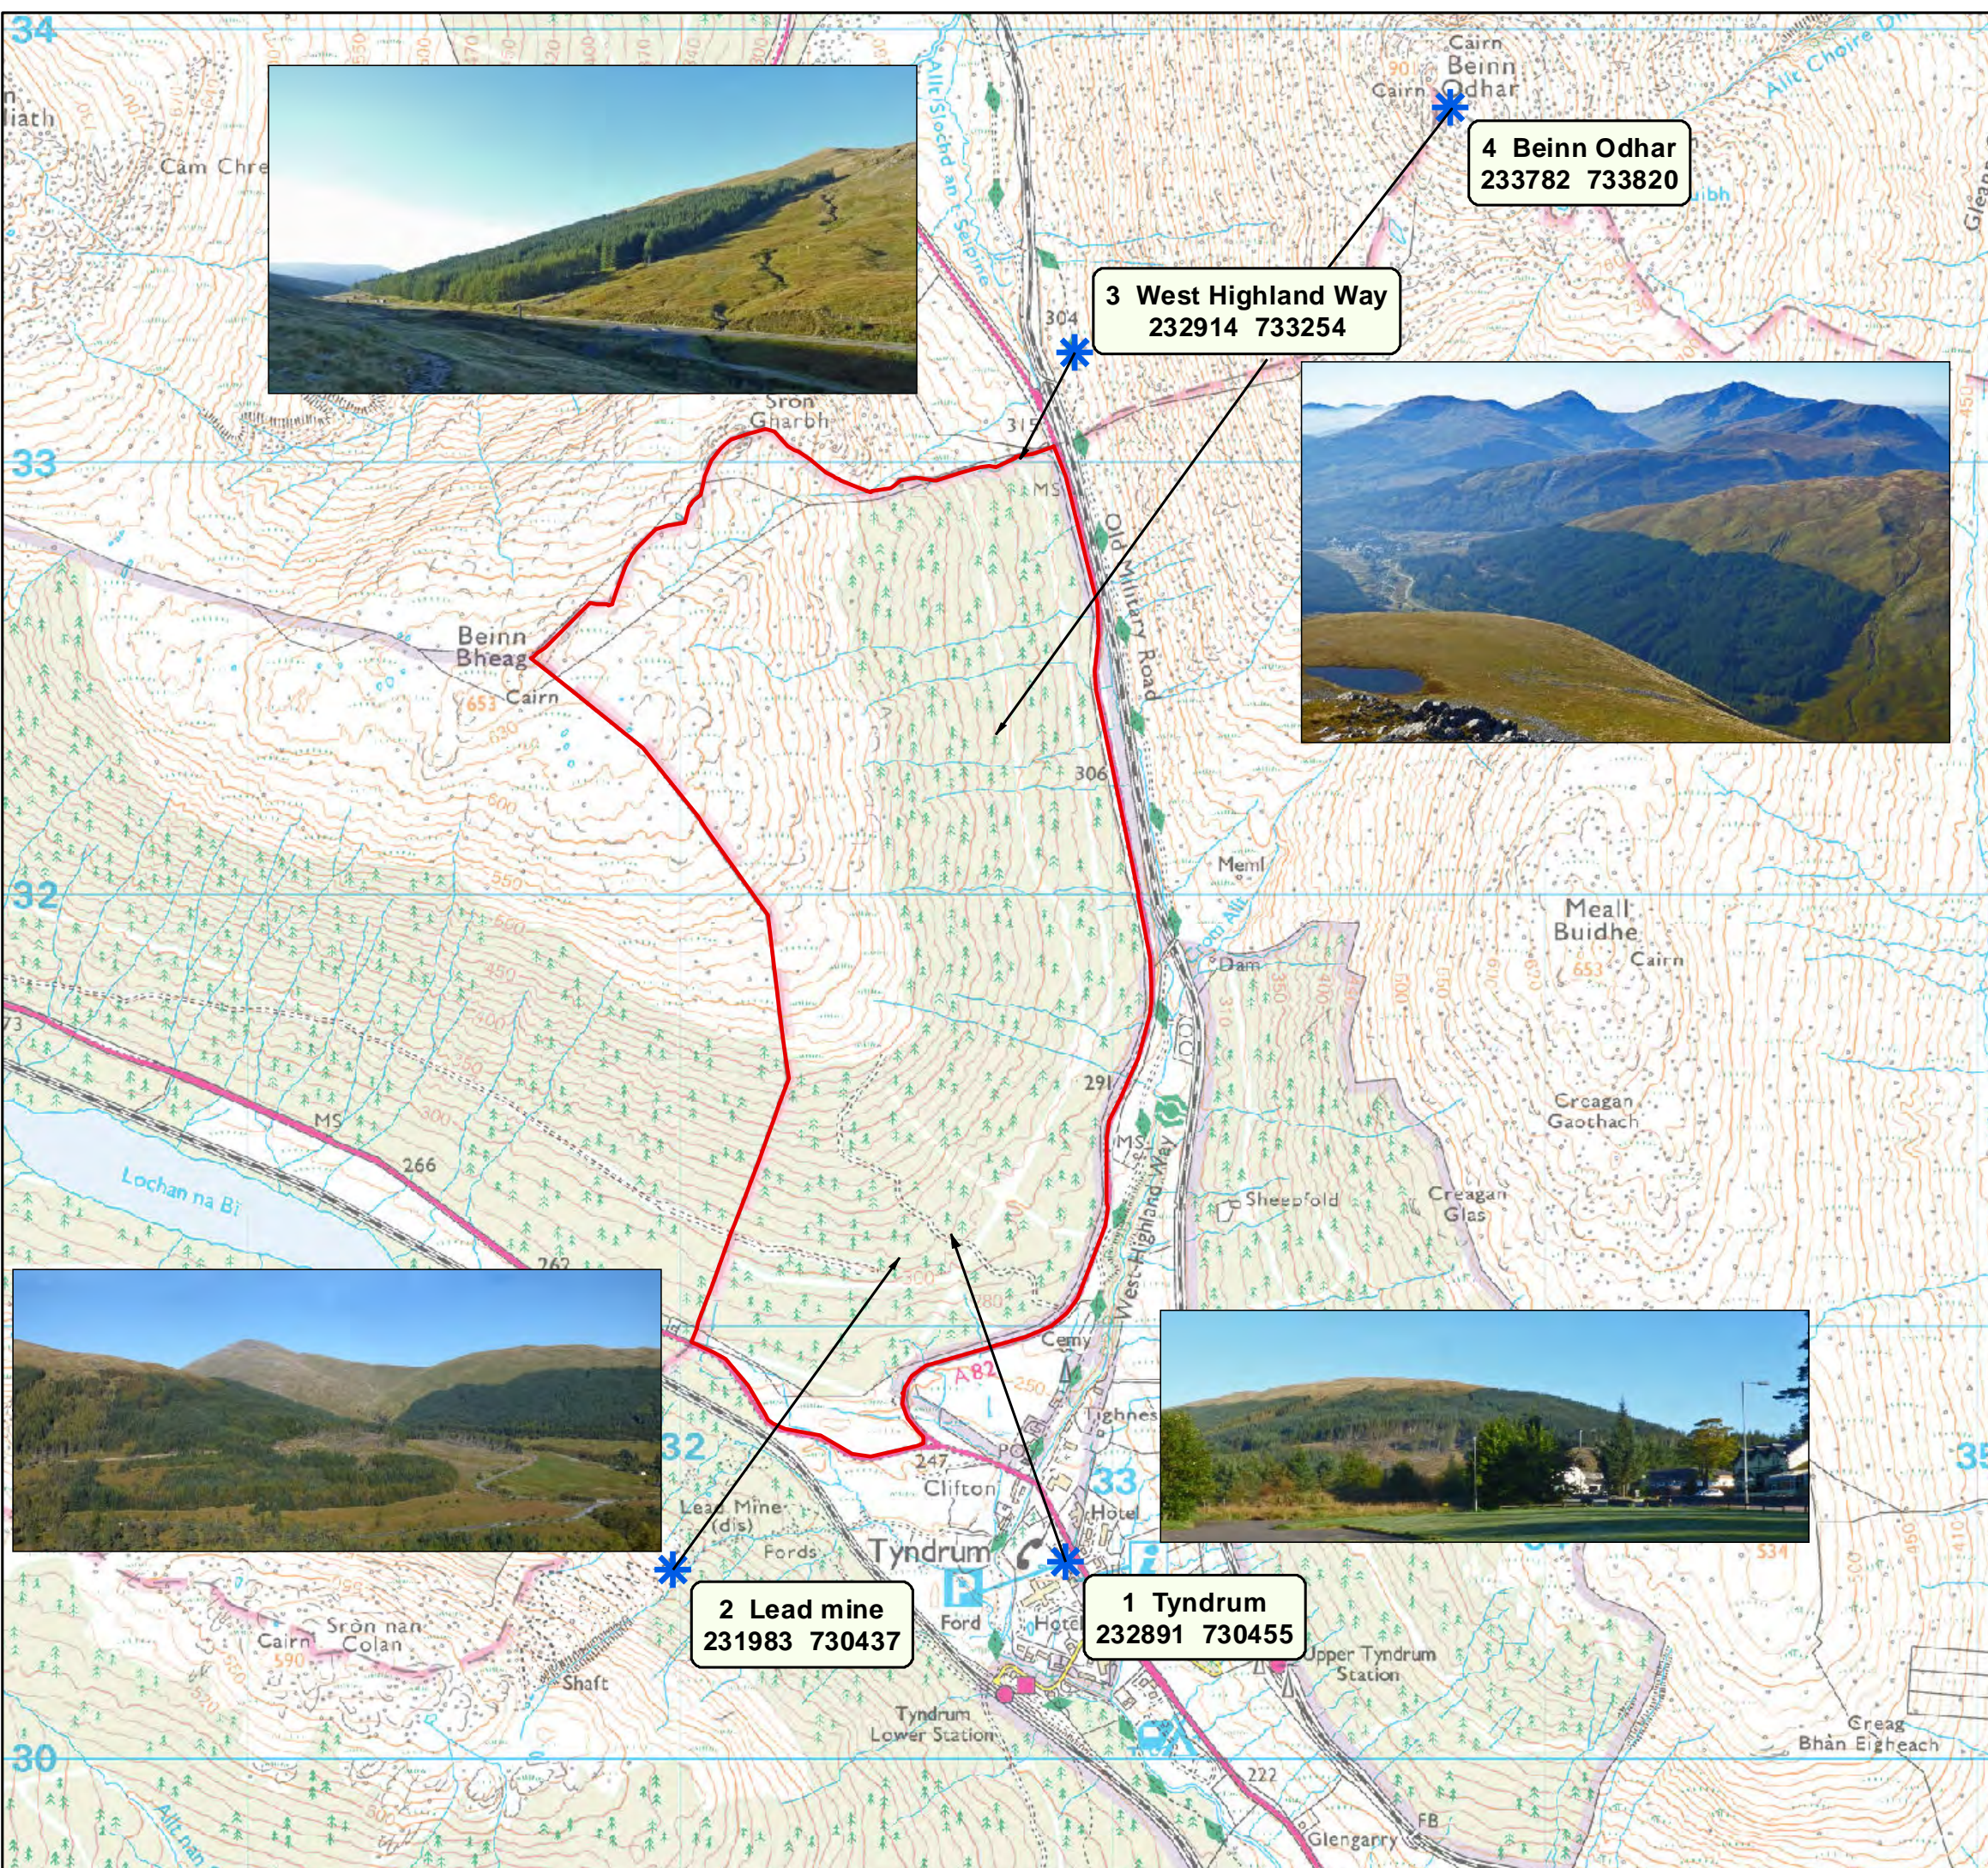

# Glen Lochy North

## Viewpoints

-  viewpoints
-  FDP\_Boundary

Scotland's National Forest Estate is responsibly managed to the UK Woodland Assurance Standard.

1:15,000  
on A3 paper

Reproduced by permission of Ordnance Survey on behalf of HMSO. © Crown copyright and database right [2016]. All rights reserved. Ordnance Survey Licence number [100021242]

**4 Beinn Odhar**  
233782 733820

**3 West Highland Way**  
232914 733254

**2 Lead mine**  
231983 730437

**1 Tyndrum**  
232891 730455