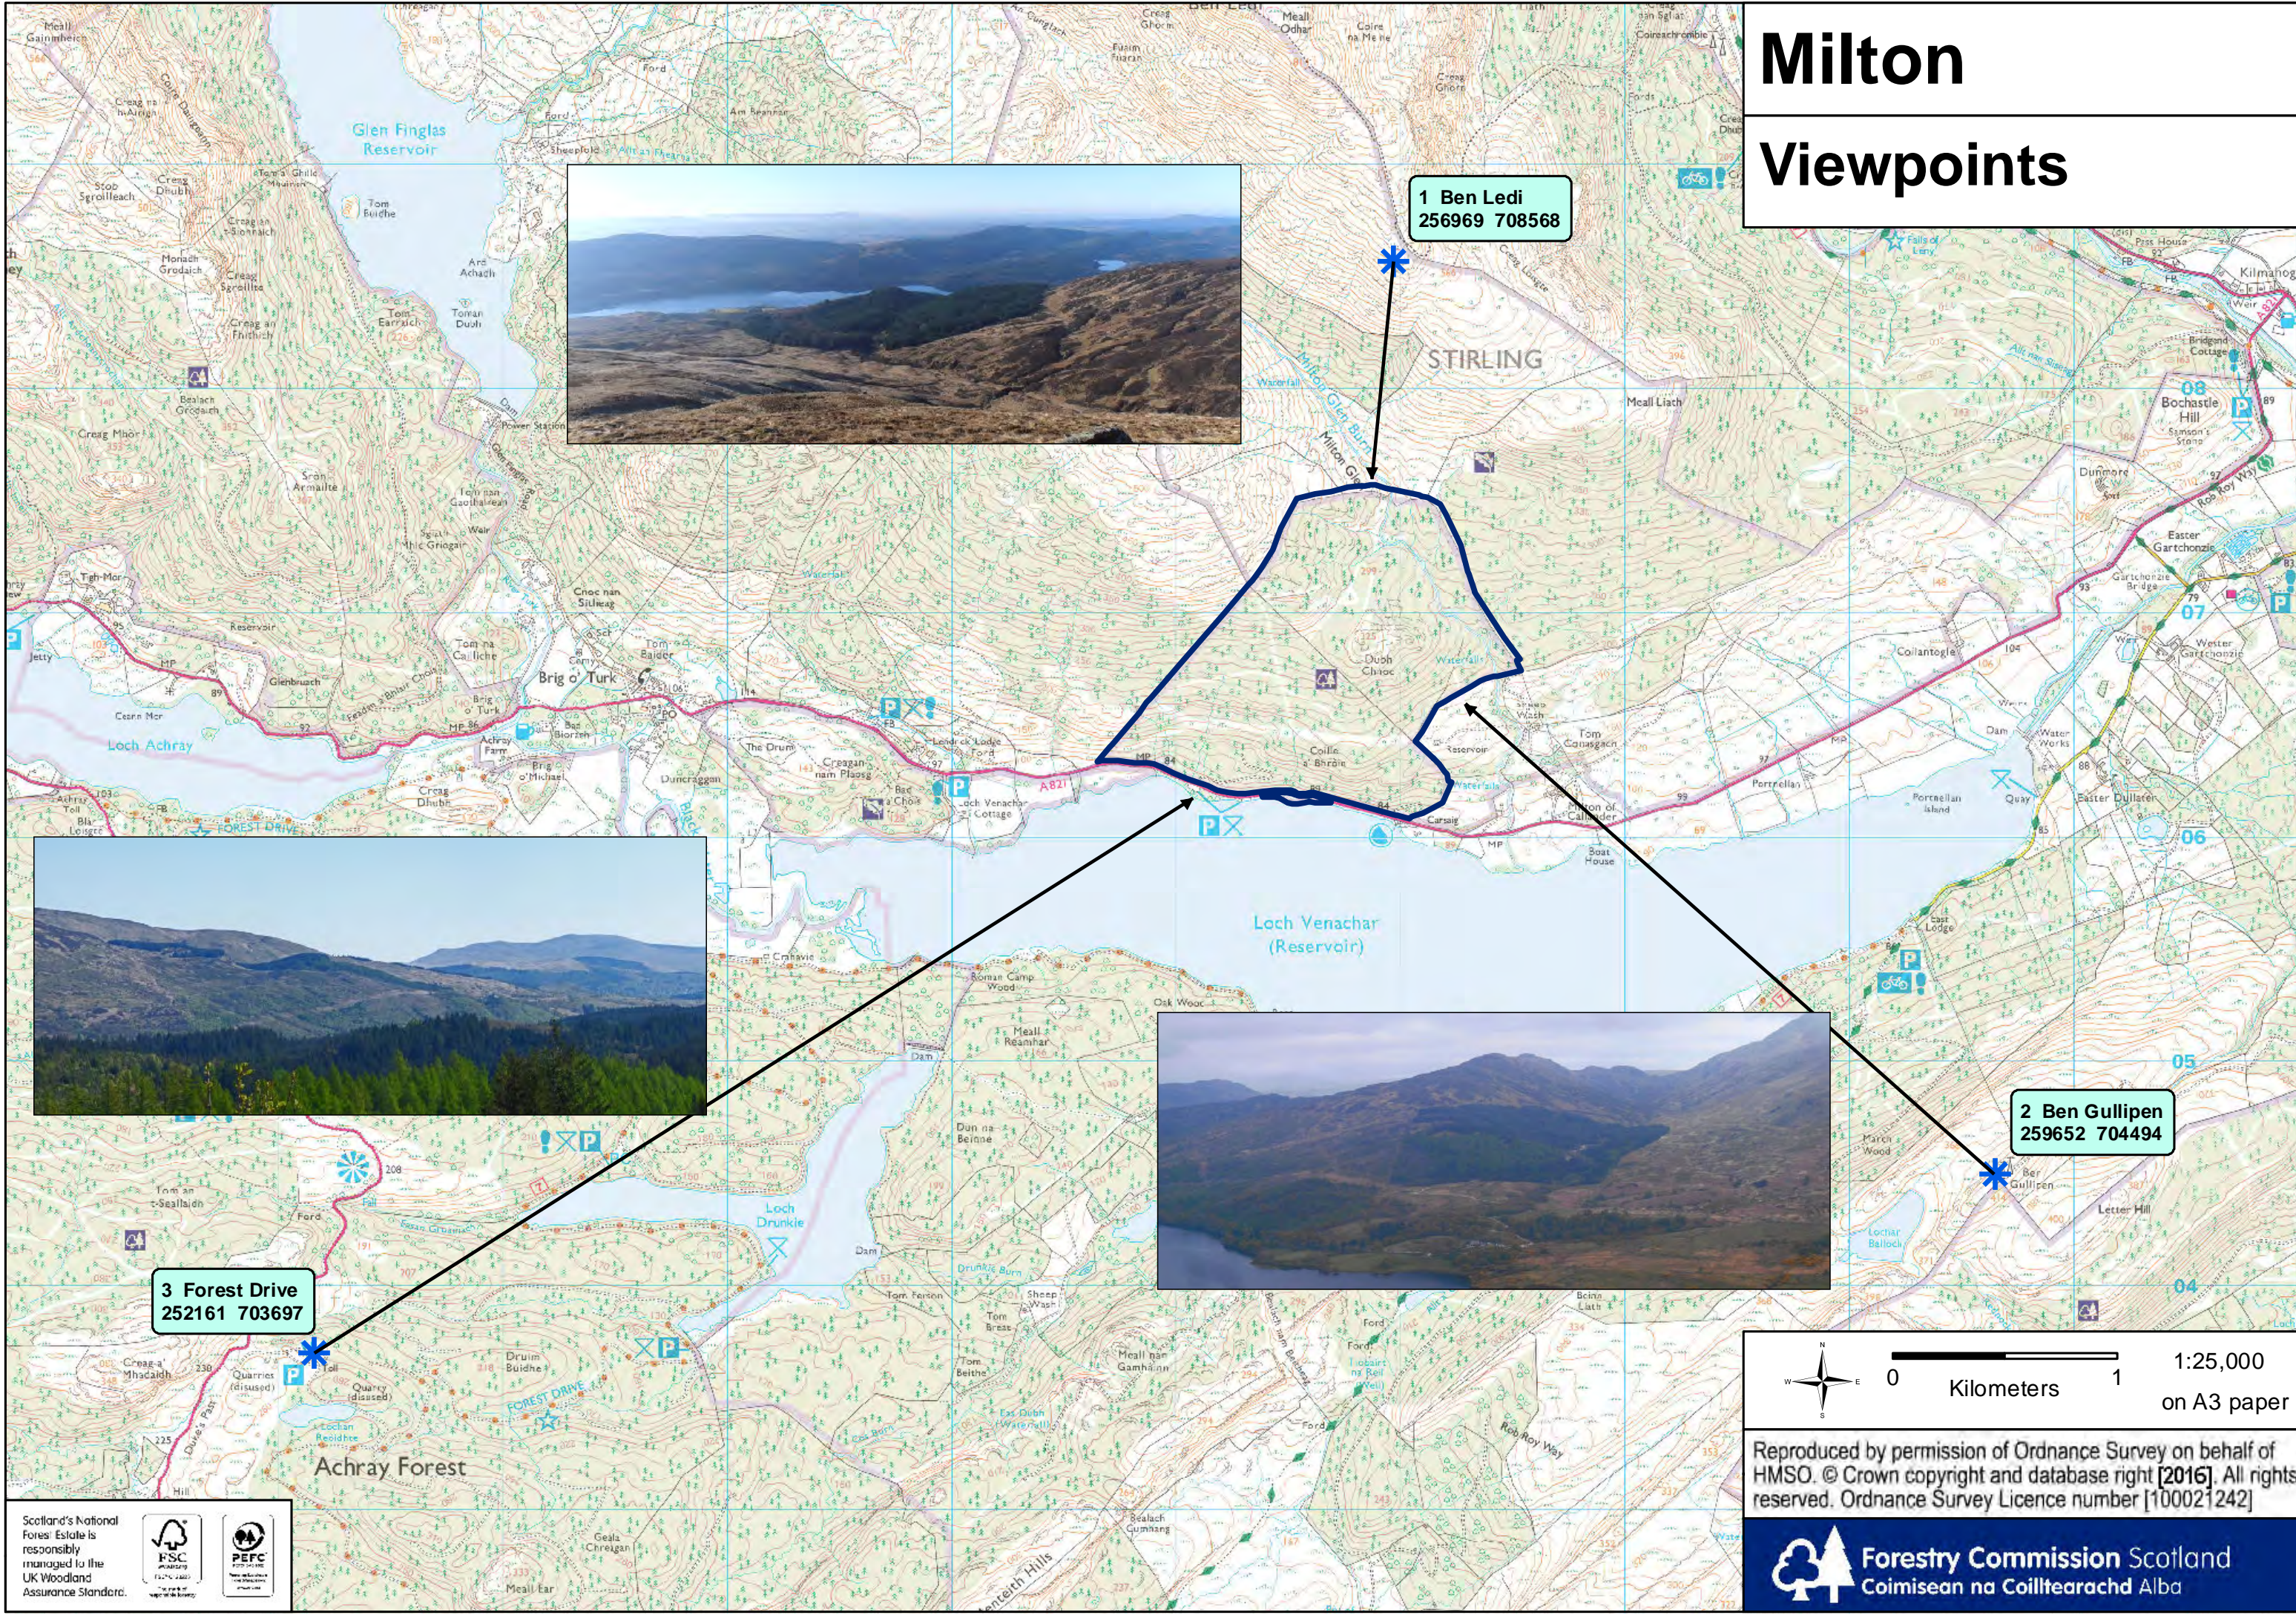

# Milton Viewpoints

**3 Forest Drive**  
252161 703697

**1 Ben Ledi**  
256969 708568

**2 Ben Gullipen**  
259652 704494

Reproduced by permission of Ordnance Survey on behalf of HMSO. © Crown copyright and database right [2016]. All rights reserved. Ordnance Survey Licence number [100021242]