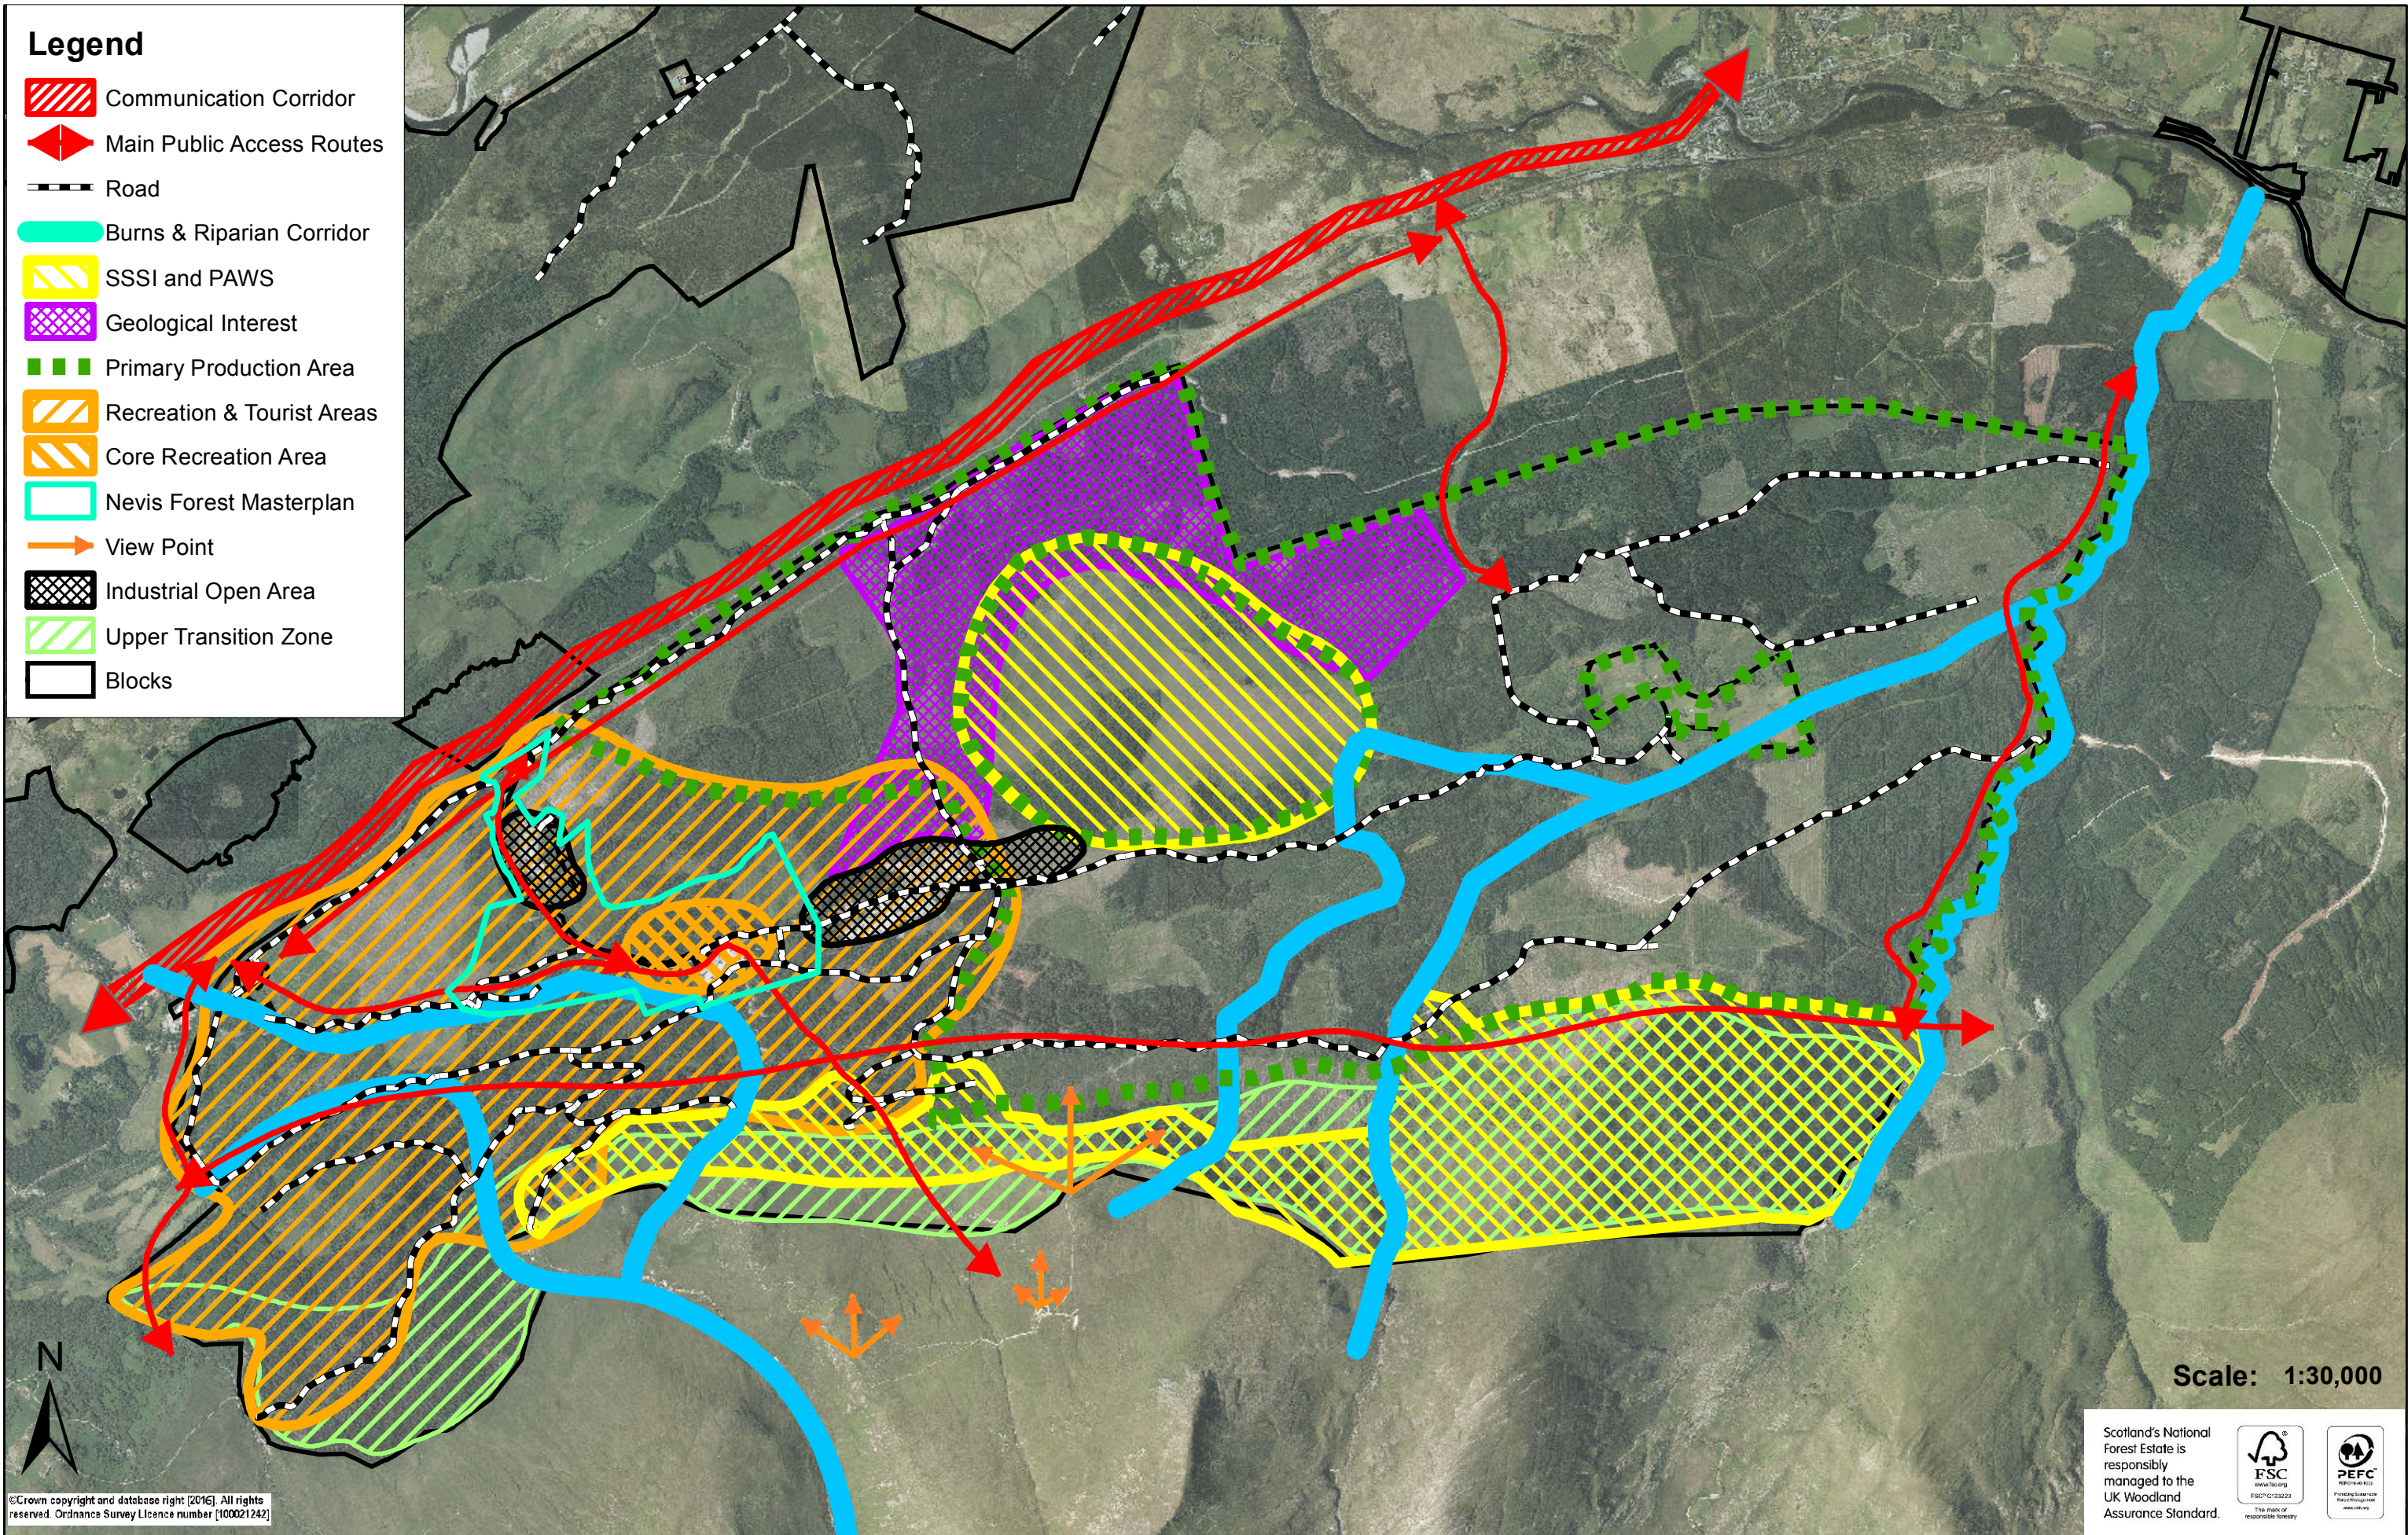

Legend

-  Communication Corridor
-  Main Public Access Routes
-  Road
-  Burns & Riparian Corridor
-  SSSI and PAWS
-  Geological Interest
-  Primary Production Area
-  Recreation & Tourist Areas
-  Core Recreation Area
-  Nevis Forest Masterplan
-  View Point
-  Industrial Open Area
-  Upper Transition Zone
-  Blocks

©Crown copyright and database right (2016). All rights reserved. Ordnance Survey Licence number 100021242

Scotland's National Forest Estate is responsibly managed to the UK Woodland Assurance Standard.