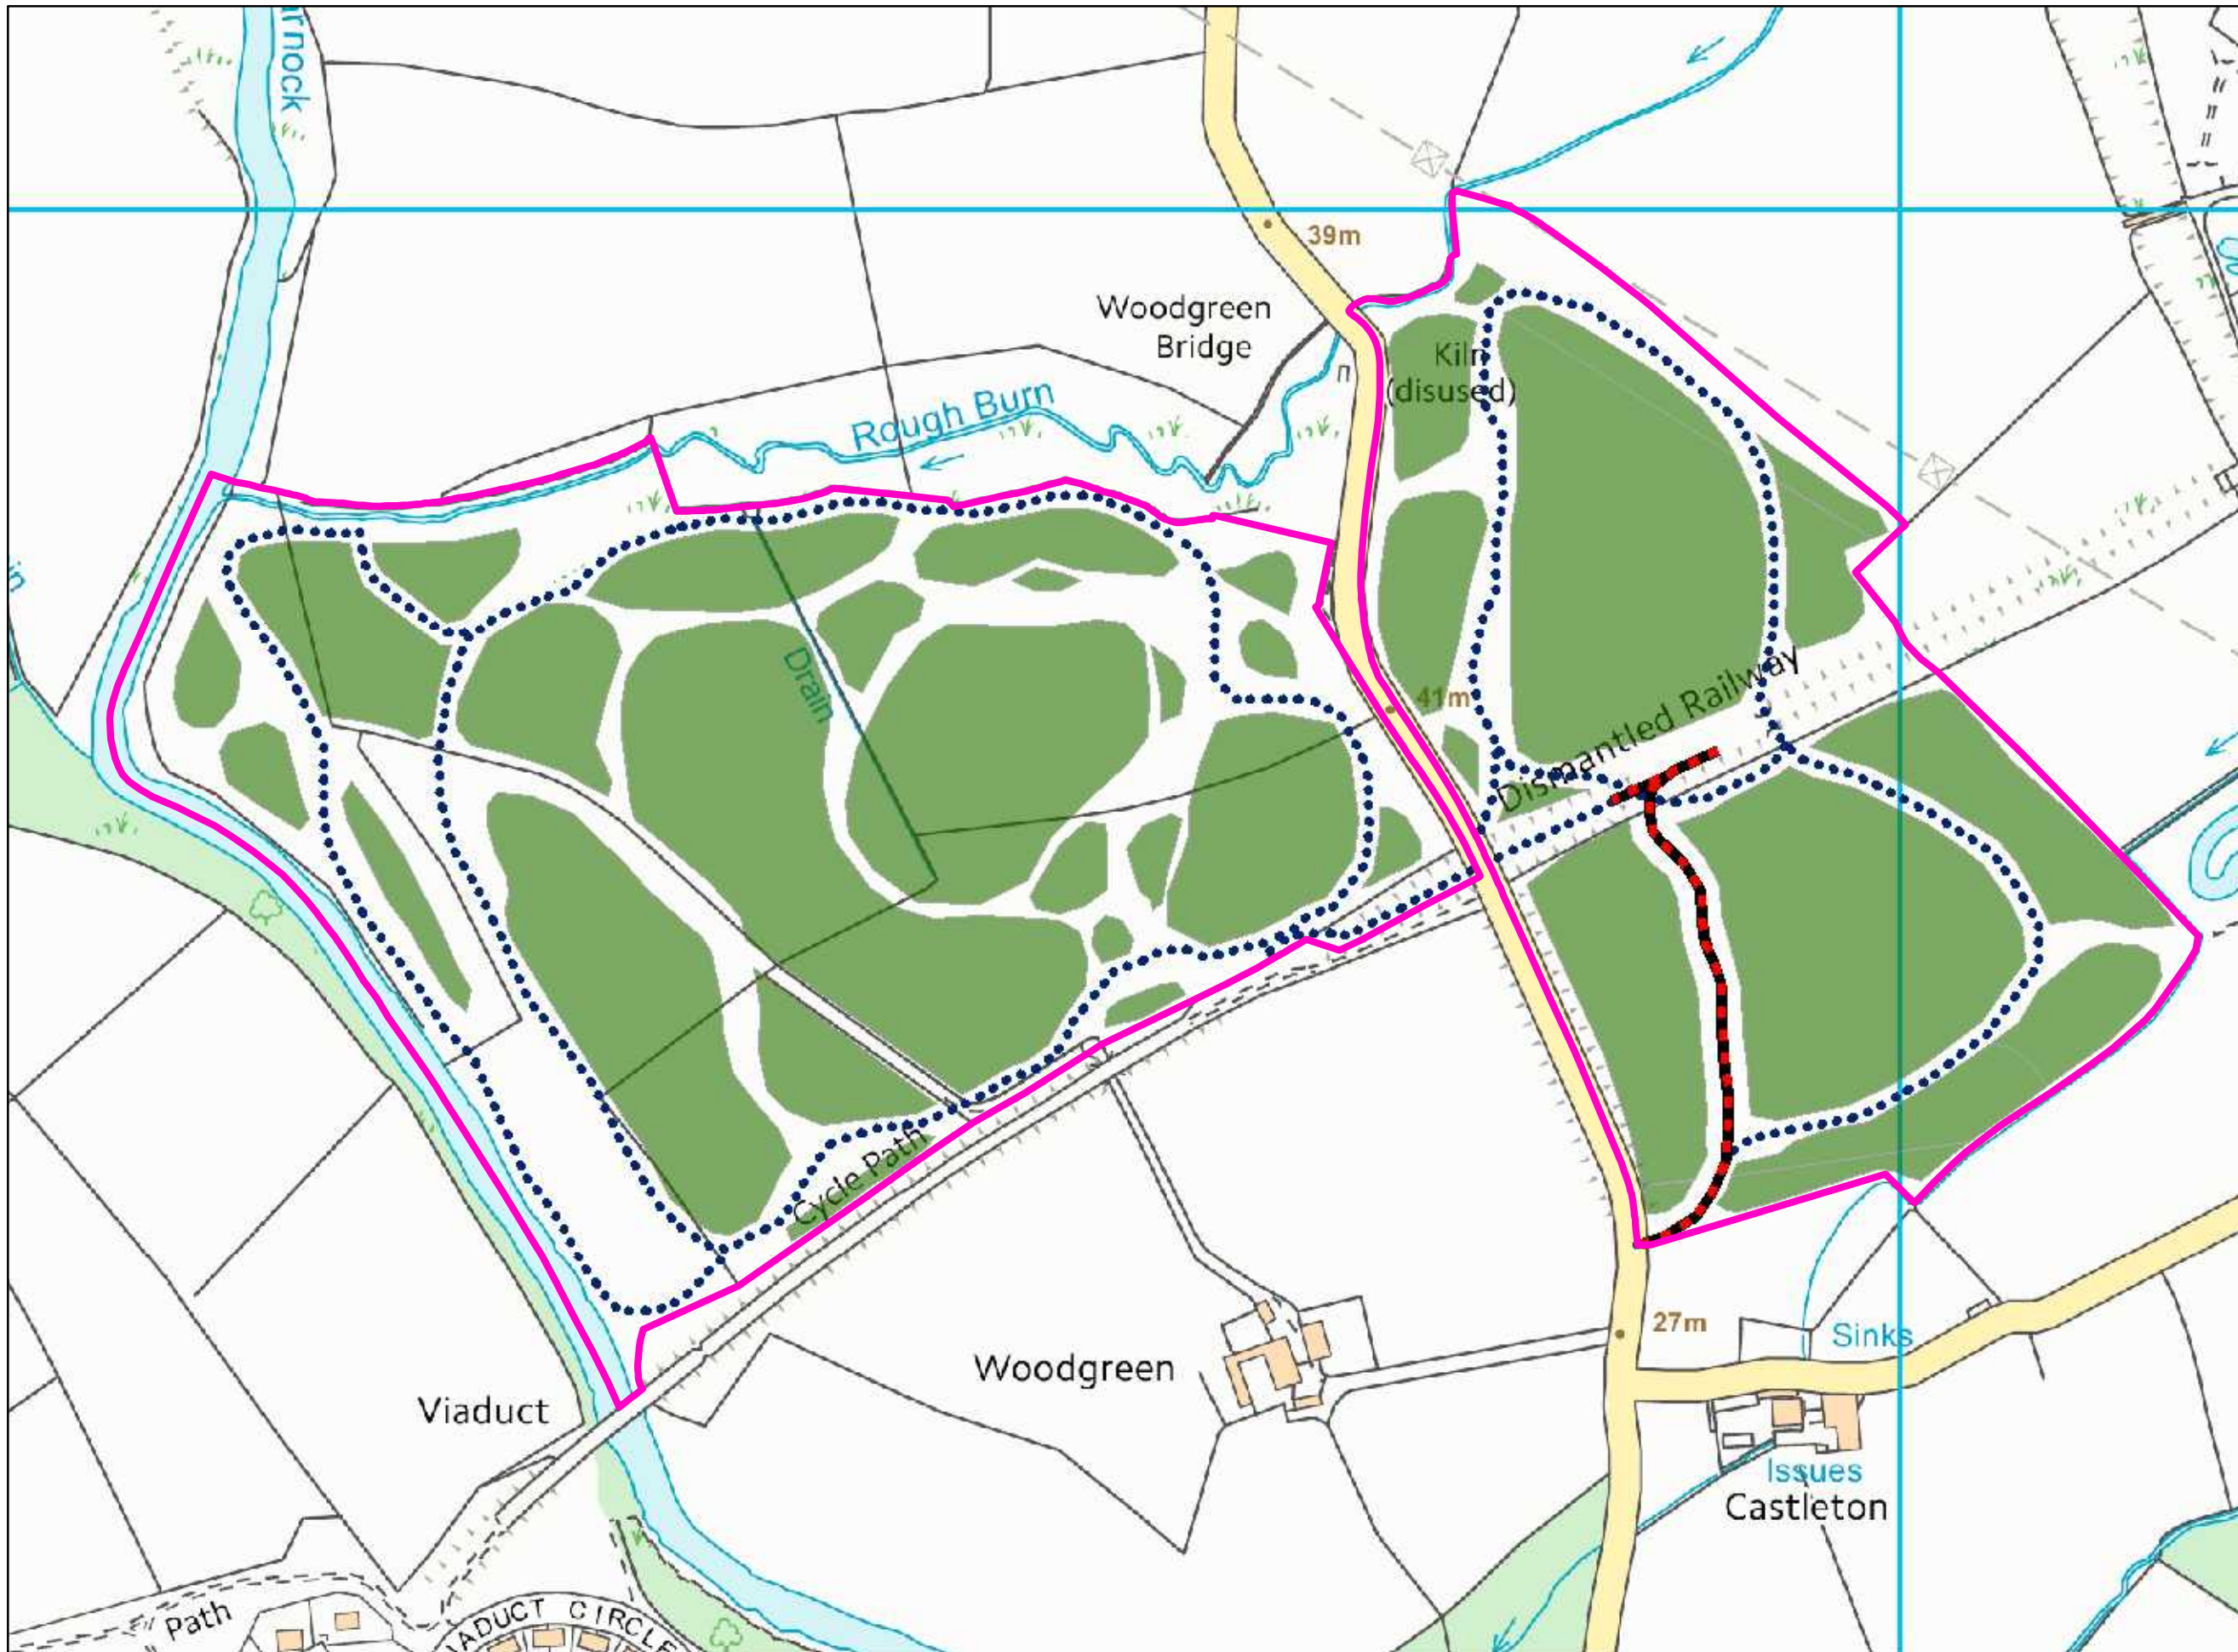

Scottish Lowlands FD

WOODGREEN

PLANTING DESIGN AND SPECIES

Scale: 3,250 @ A3

16 Jun 2016

Legend

- Woodgreen
- Aspen
- Pedunculate oak, Sessile oak
- Common alder
- Pedunculate oak
- Rowan
- Sycamore
- Wild cherry
- Blackthorn
- Downy birch
- Elder
- Goat willow, Aspen
- Goat willow, Downy birch, Common alder
- Guelder rose
- Hawthorn, Blackthorn
- Hawthorn, Blackthorn, Guelder rose
- Hazel
- Wych elm
- Wych elm, Hawthorn, Elder

Scottish Lowlands FD

WOODGREEN

FUTURE OPERATIONAL & RECREATIONAL ACCESS

Scale: 3,250 @ A3

0 15 30 60 90 120 Meters

16 Jun 2016

Legend

- Woodgreen
- New planting
- Proposed forest access road
- Potential ride paths

© Crown copyright and database right [2016]. All rights reserved. Ordnance Survey Licence number [100021242]