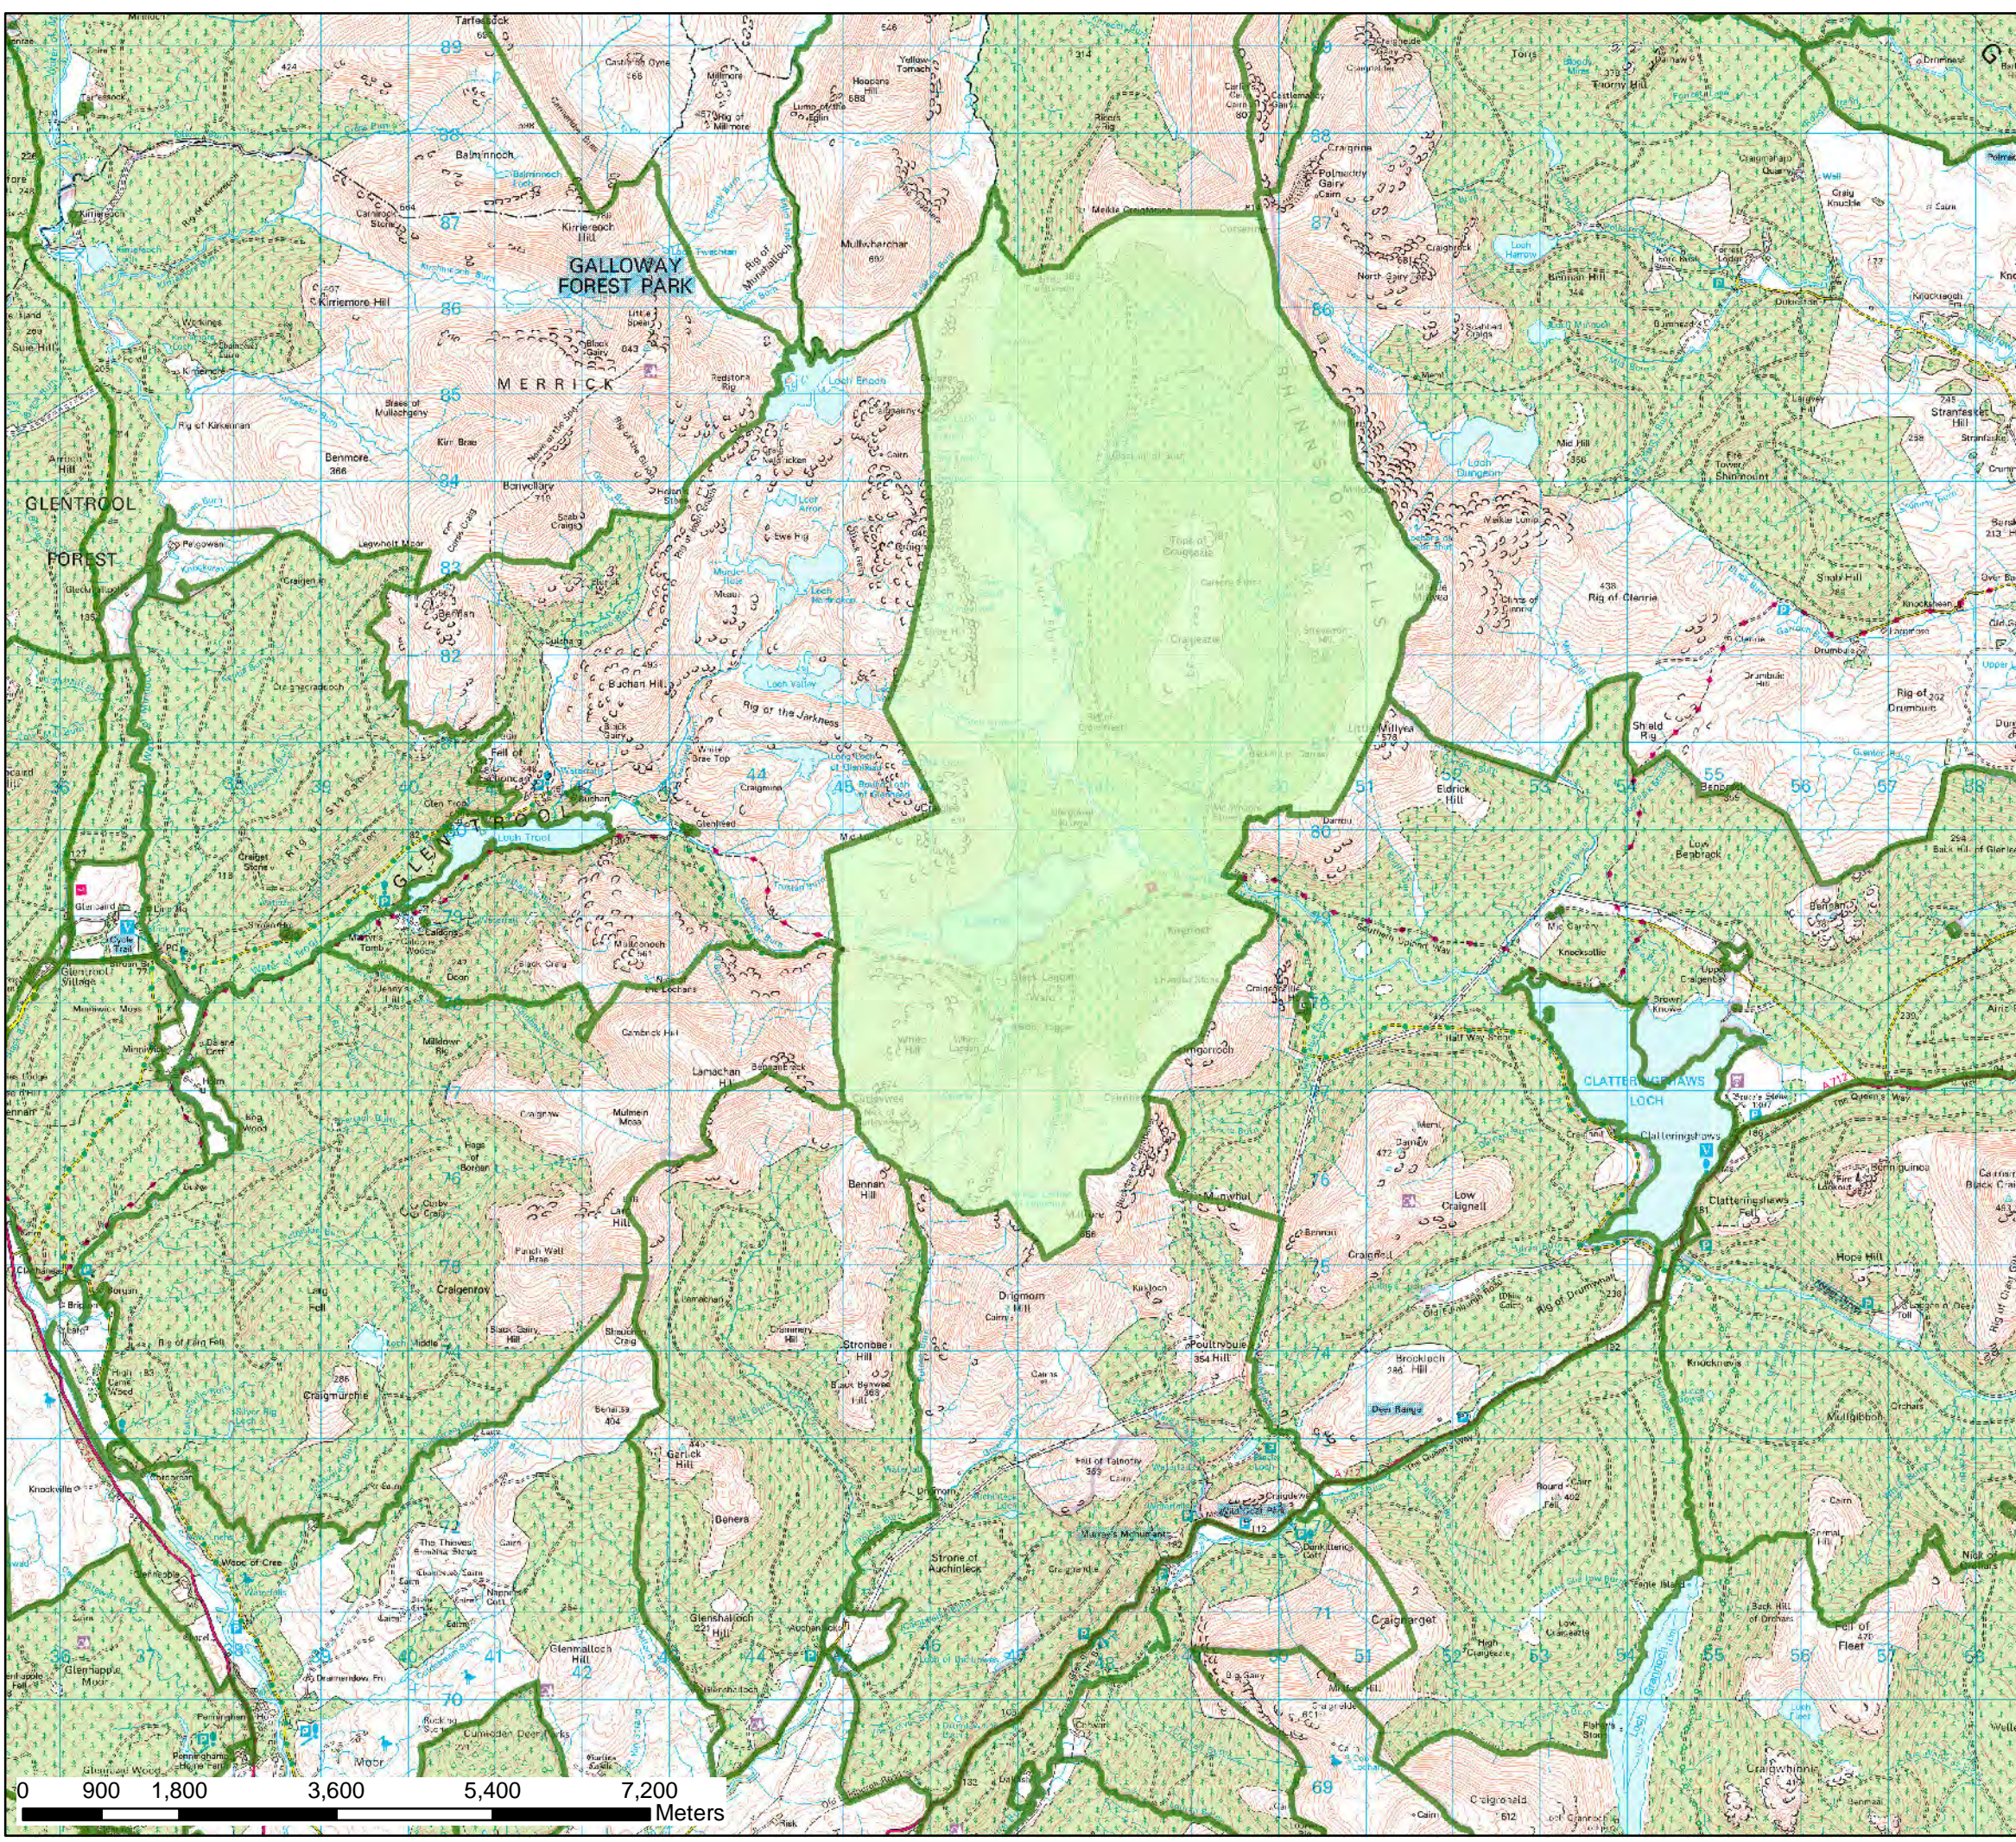

Galloway Forest District

Back Hill of Bush Land Management Plan

Map 5 : Location Map

Scale @ A3 : 1:75,000

Date: 28 November 2016

Legend

-  Back Hill of Bush area
-  FC Blocks

Scotland's National Forest Estate is responsibly managed to the UK Woodland Assurance Standard.

Reproduced by permission of Ordnance Survey on behalf of HMSO. © Crown copyright and database right [2016]. All rights reserved. Ordnance Survey Licence number [100021242]