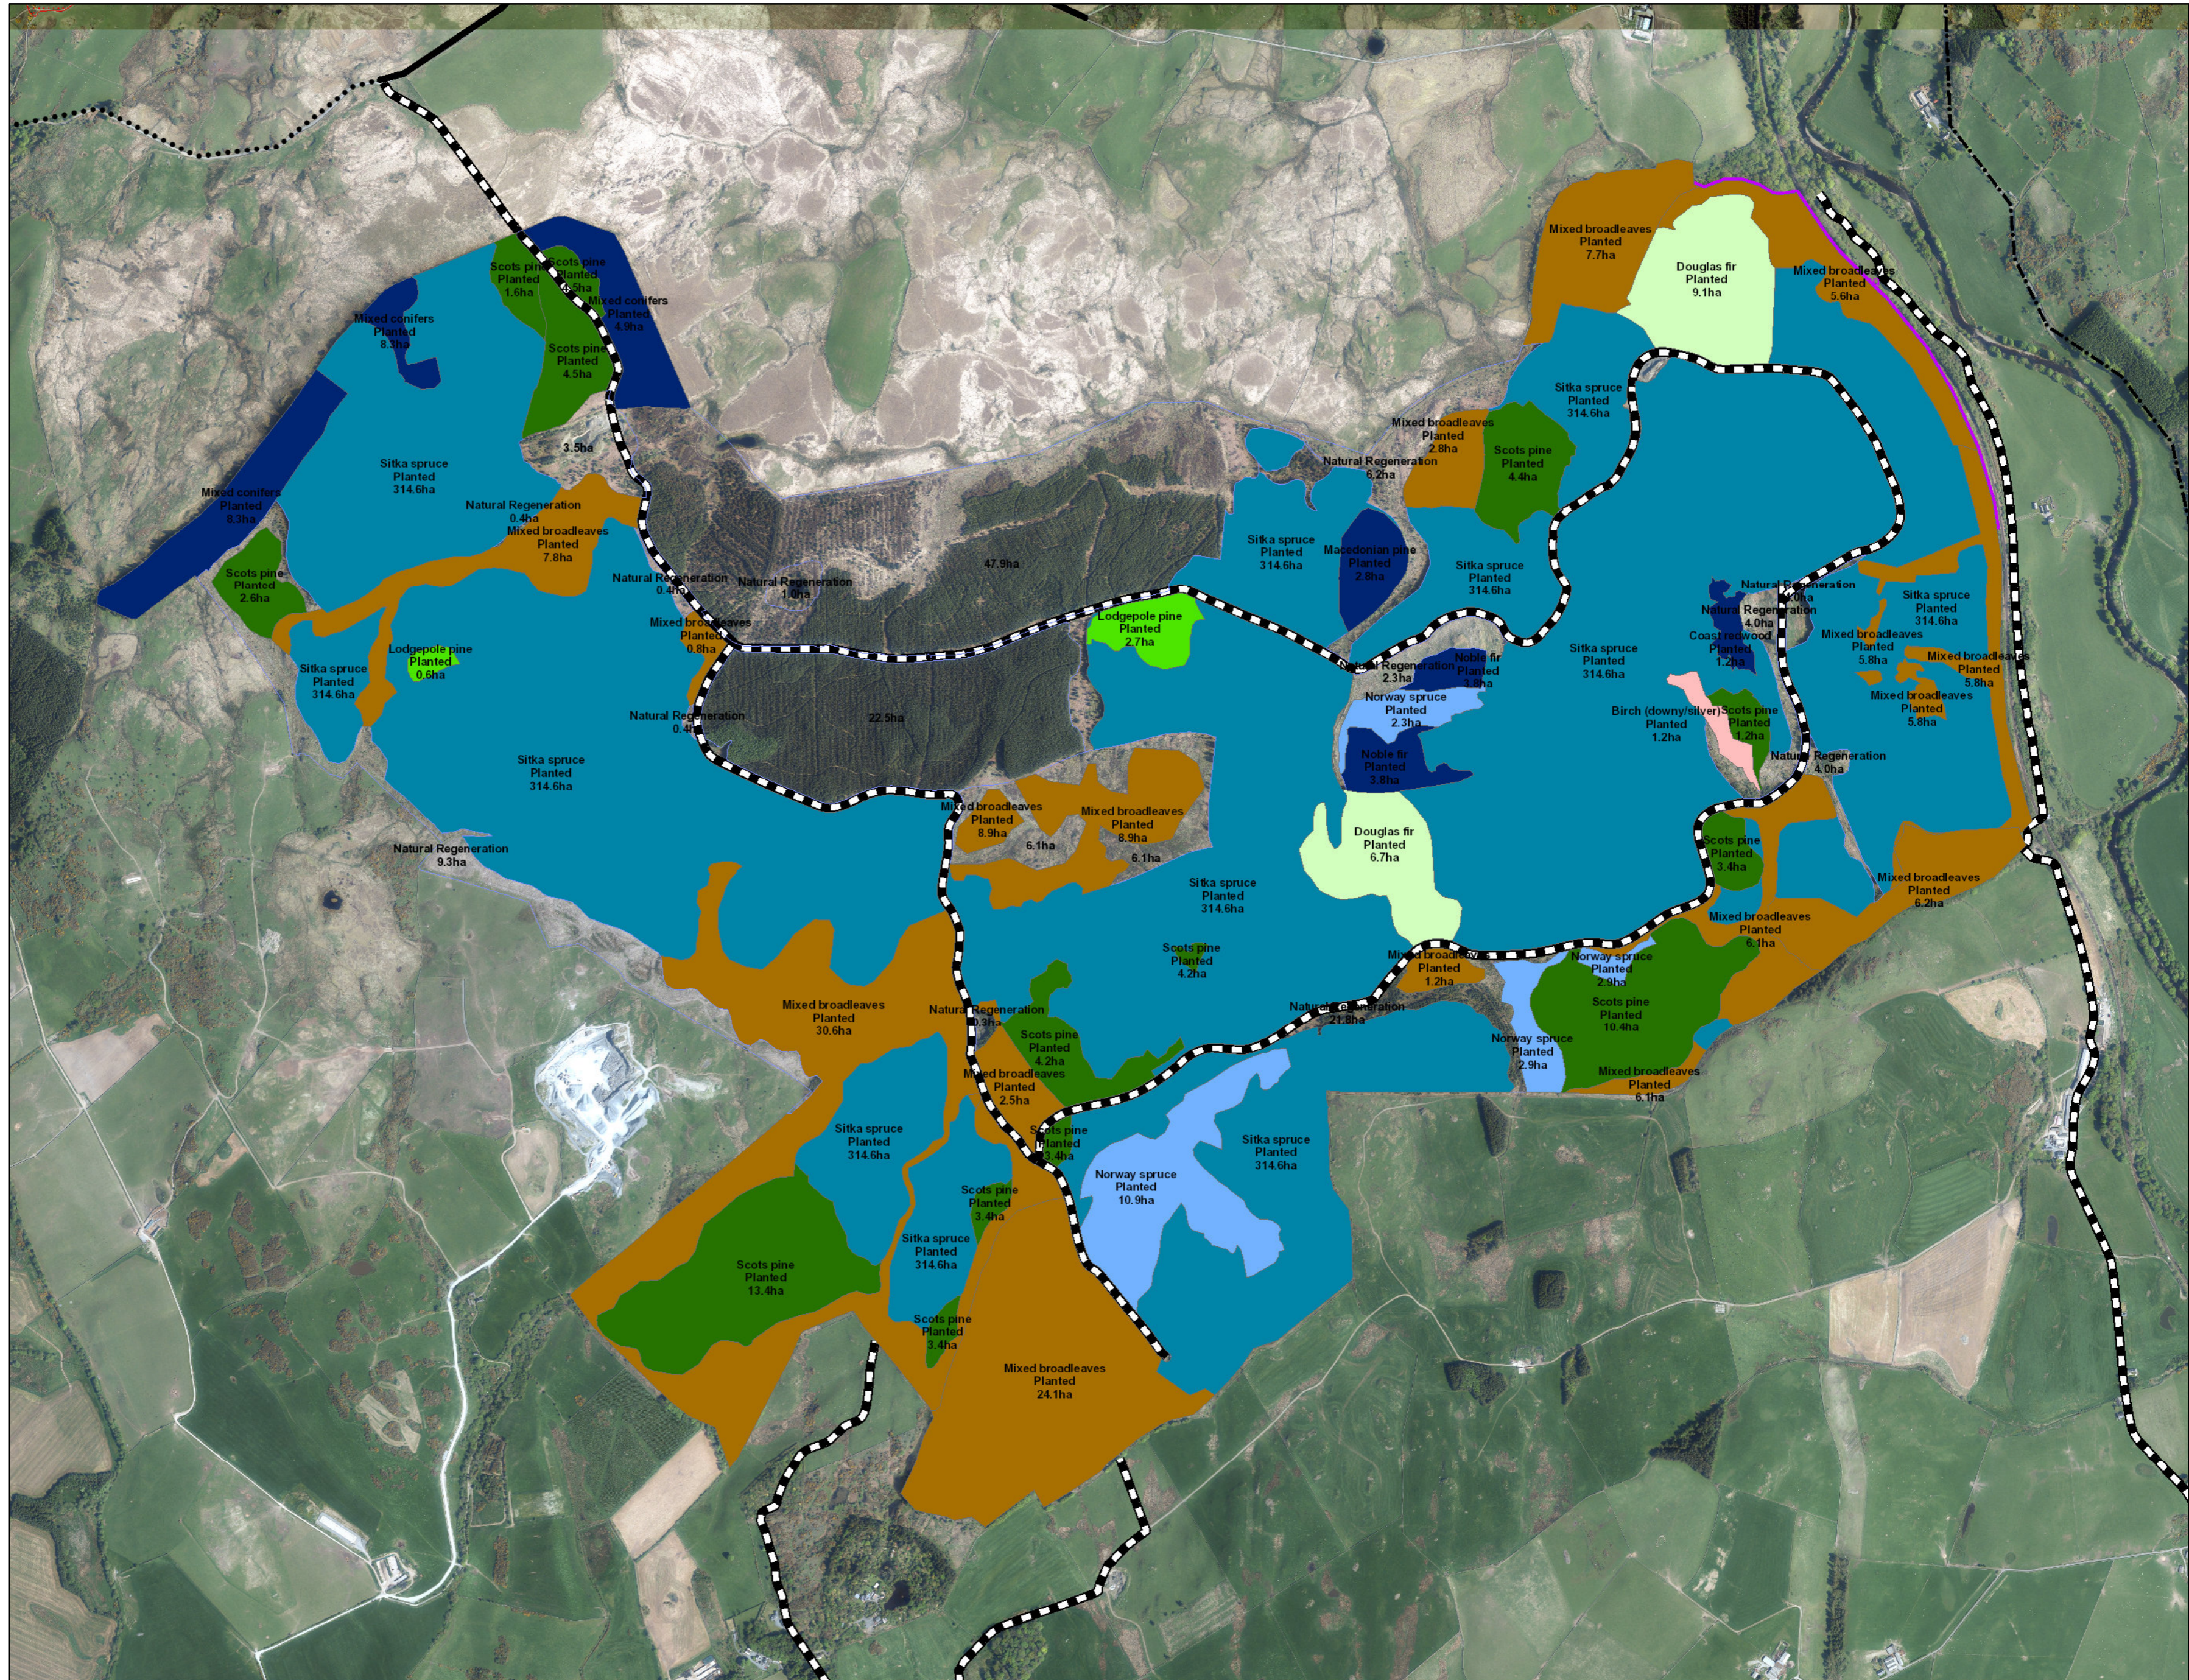

Glenwhan-Futurehabitat/species

Author: Stephen Stables

Scale @ A2: 1:10,000

Date: 24/11/2021

Legend

- Scenario Restock Areas**
- Ash
 - Beech
 - Birch
 - Oak
 - Native Mixed/Other Broadleaves
 - Other/Mixed Broadleaves
 - Other/Mixed Conifers
 - Douglas Fir
 - Larch
 - Lodgepole Pine
 - Norway Spruce
 - Scots Pine
 - Sitka Spruce
- Timber Transport Routes (Scot.)**
- Agreed Route
 - Consultation Route
 - Excluded Route
 - Severely Restricted Route
 - Unknown
- Forest Roads**
- Forest Roads
 - Natural Reserves
- Sites of Special Scientific Interest (Scotland)**
- Sites of Special Scientific Interest (Scotland)
- No Species

0 0.050.1 0.2 0.3 0.4 km

Reproduced by permission of Ordnance Survey on behalf of HMSO. © Crown copyright and database right 2021. All rights reserved. Ordnance Survey Licence number 100024925. © Getmapping Plc and Bluesky International Limited 2021.

Scotland's national forests and land are responsibly managed to the UK Woodland Assurance Standard.