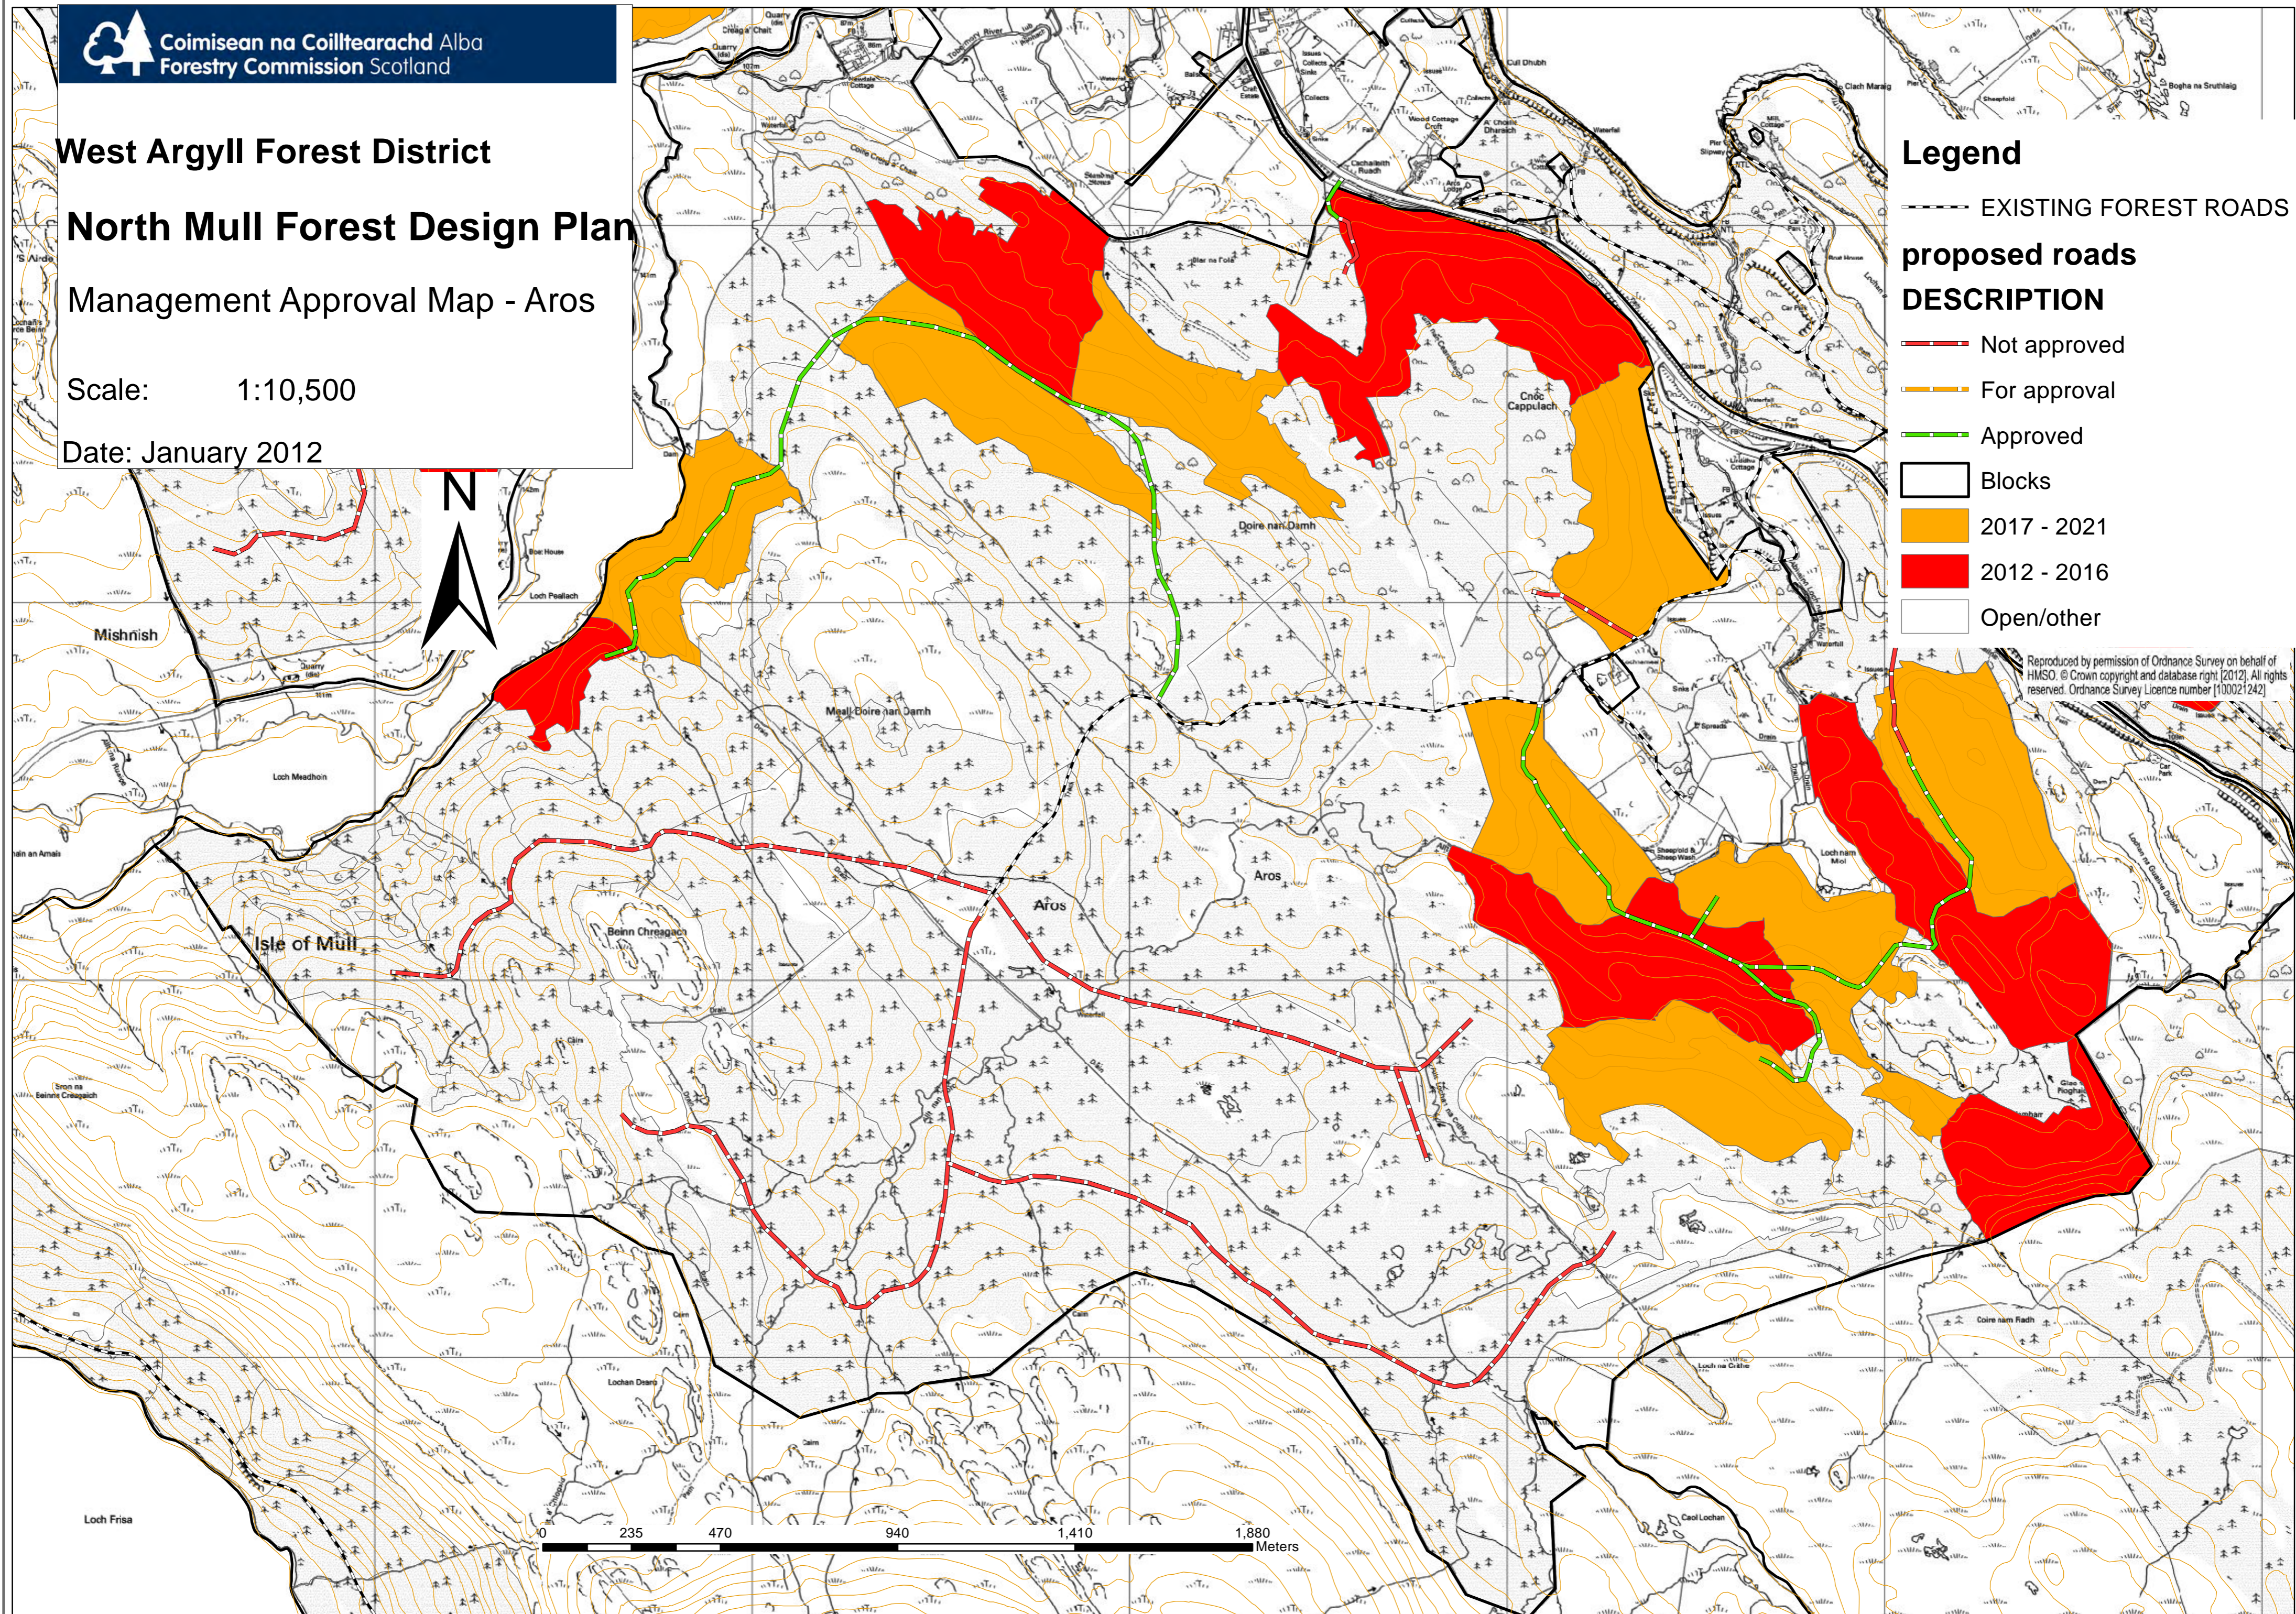

West Argyll Forest District
North Mull Forest Design Plan
Management Approval Map - Aros

Scale: 1:10,500

Date: January 2012

Legend

- EXISTING FOREST ROADS
- proposed roads**
- DESCRIPTION**
- Not approved
- For approval
- Approved
- Blocks
- 2017 - 2021
- 2012 - 2016
- Open/other

Reproduced by permission of Ordnance Survey on behalf of HMSO. © Crown copyright and database right (2012). All rights reserved. Ordnance Survey Licence number 100021242