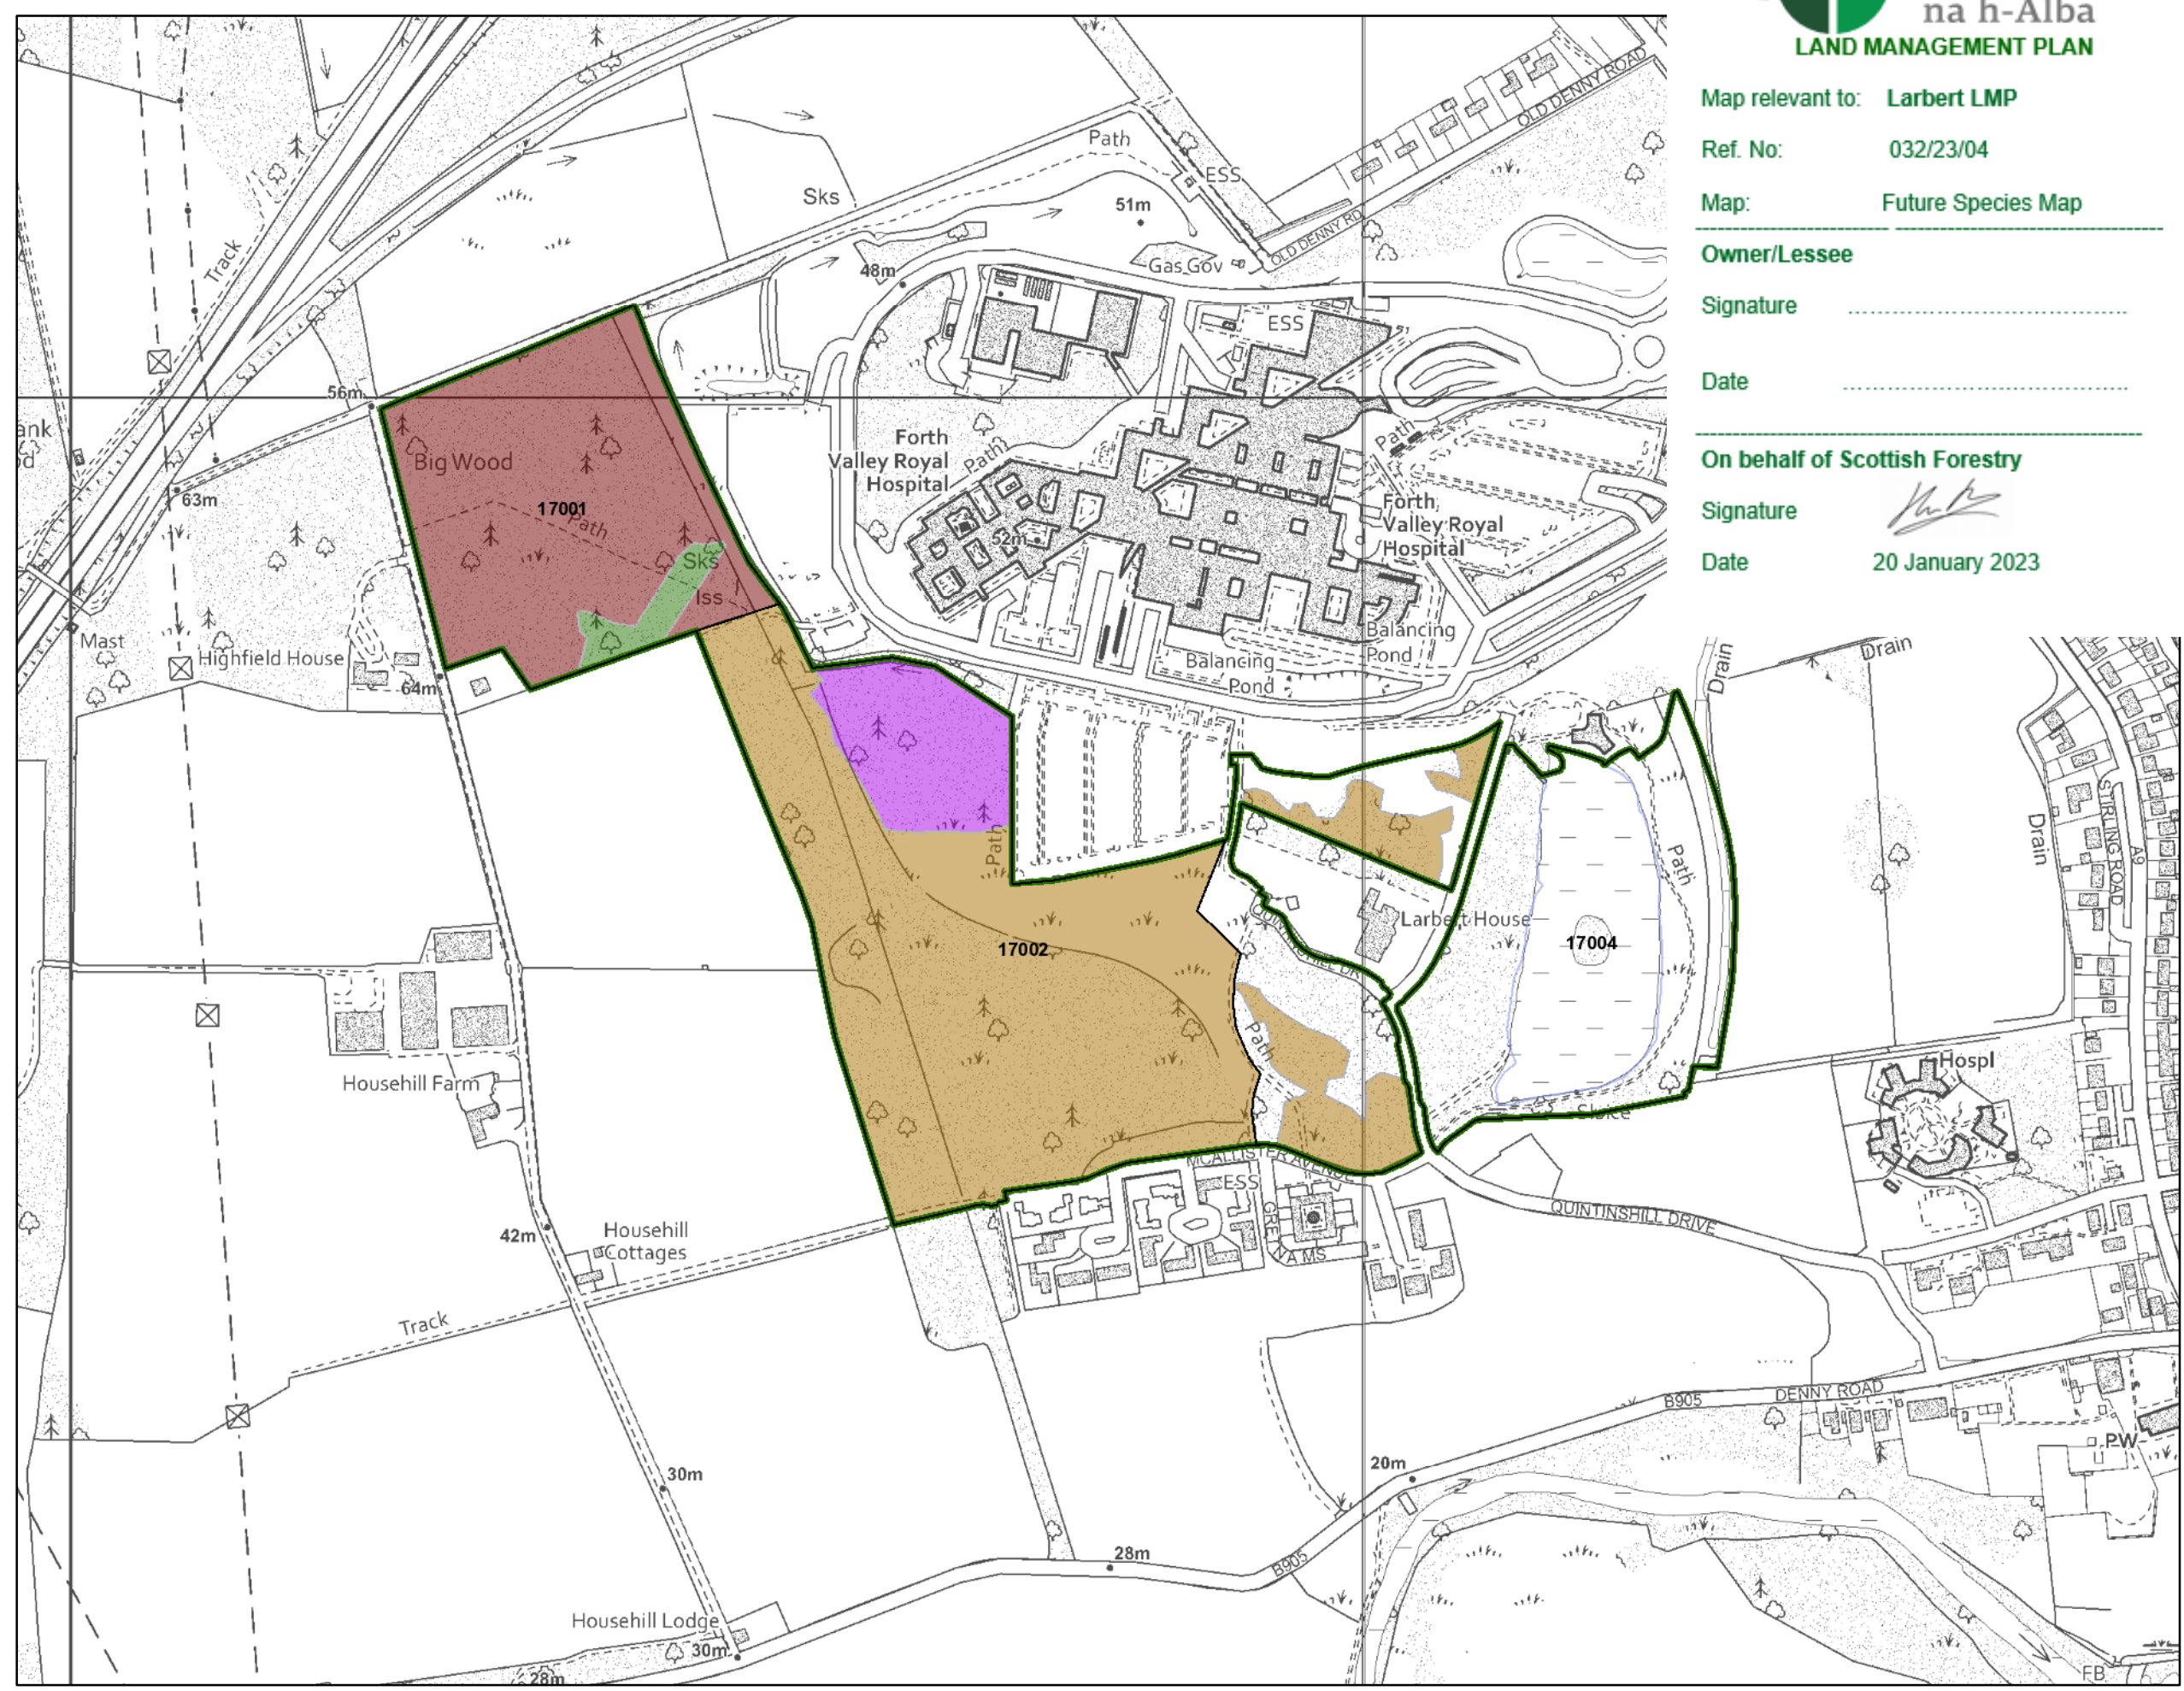

Larbert Future Species

Author: Sandy Davidson
Scale @ A3: 1:5,000
Date: 04/08/2022

Legend

- Scenario Management Coupes
- Blocks
- Scenario Restock Areas (Primary Species)**
- Open
- Ash
- Beech
- Birch
- Oak
- Native Mixed/Other Broadleaves
- Other/Mixed Broadleaves
- Other/Mixed Conifers
- Douglas Fir
- Larch
- Lodgepole Pine
- Norway Spruce
- Scots Pine
- Sitka Spruce

Reproduced by permission of Ordnance Survey on behalf of HMSO.
© Crown copyright and database right 2022. All rights reserved.
Ordnance Survey Licence number 100024925.
© Getmapping Plc and Bluesky International Limited 2022.

Scotland's national forests and land are responsibly managed to the UK Woodland Assurance Standard.

Map relevant to: Larbert LMP
Ref. No: 032/23/04
Map: Future Species Map

Owner/Lessee
Signature: _____
Date: _____