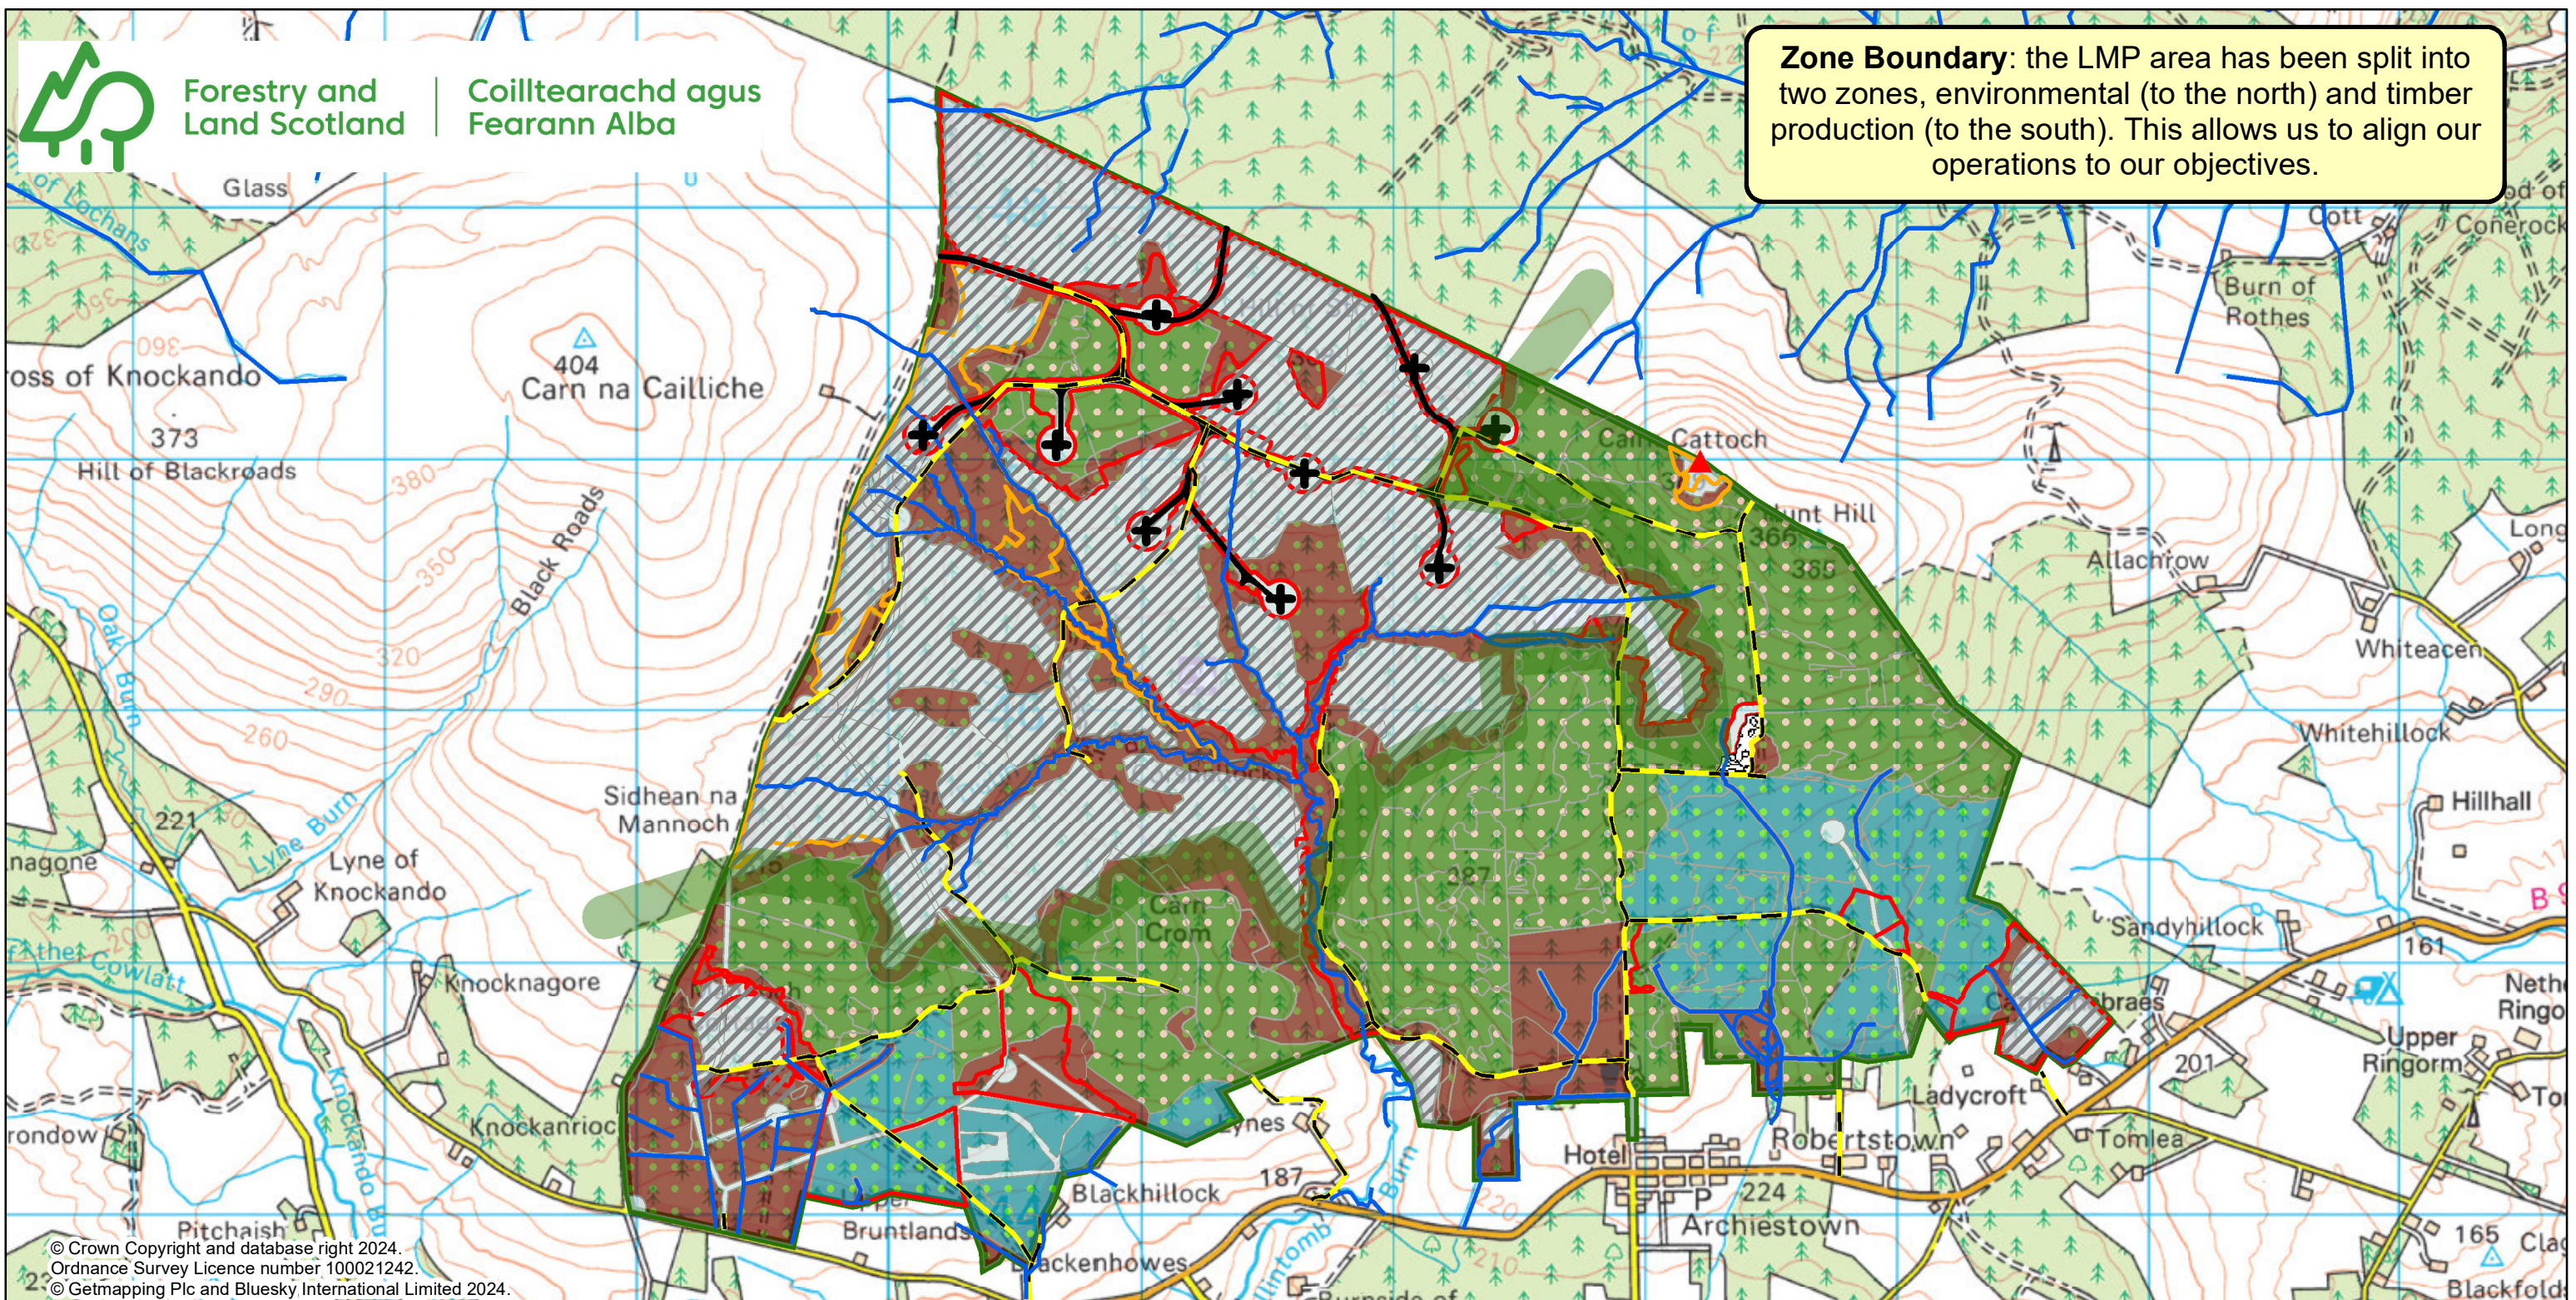

Forestry and Land Scotland

Coilltearachd agus Fearann Alba

Zone Boundary: the LMP area has been split into two zones, environmental (to the north) and timber production (to the south). This allows us to align our operations to our objectives.

© Crown Copyright and database right 2024.
Ordnance Survey Licence number 100021242.
© Getmapping Plc and Bluesky International Limited 2024.

Legend

- Cairn Cattoch Viewpoint
 - Rothes III Turbines
 - Rothes III Tracks
 - Watercourses
 - Quarry
- Restock in the plan period**
- Phase 1 (2024-2028) Restock
 - Phase 2 (2029-2033) Restock
 - Peatland Restoration
 - Native Mixed Broadleaves
- Next Intervention Year**

- Sitka Spruce
- Native Mixed Broadleaves with Scots Pine
- Scots Pine with Birch
- Sitka Spruce with Lodgepole Pine
- Open

- Zone Boundary
- Scotland's National Forest and Land (forest blocks)

Elchies: Future Habitats and Species (Restock)

Author: Meriem Kayoueche-Reeve
Scale @ A3: 1:25,000
Date: 22/03/2024

Reproduced by permission of Ordnance Survey on behalf of HMSO. © Crown copyright and database right [2024]. All rights reserved. Ordnance Survey Licence number [100021242]. © Getmapping Plc and Bluesky International Limited 2024.