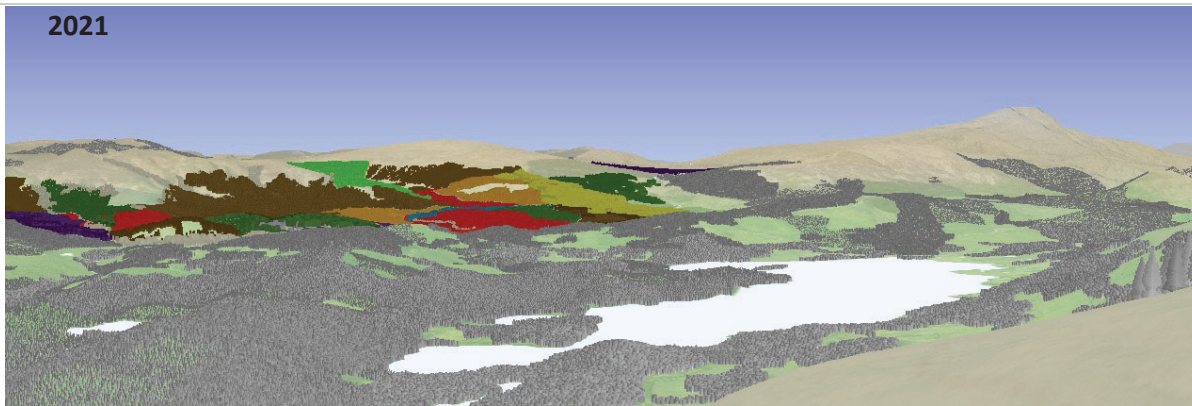

Forestry and
Land Scotland
Coilltearachd agus
Fearann Alba

Reproduced by permission of Ordnance Survey on behalf of HMSO.
© Crown copyright and database right [2021]. All rights reserved.
Ordnance Survey Licence number [100021242]
Copyright Getmapping Plc and Bluesky International Limited 2021

CENTRAL REGION

West Loch Ard

View 1 Craigmore
Grid Ref: NN509020
Date: 29th April 2021

Visualisation of forest management proposals

Visualisation year

2021

2031

Felling Phases have a rolling 5 year period and for visualisations start on the date shown above.

- Recently felled
- Phase 1 (1-5 years)
- Phase 2 (6-10 years)
- Phase 3 (11-15 years)
- Phase 4 (16-20 years)
- Phase 5 (21-25 years)
- Phase 6 (26-30 years)
- Phase 7 and beyond (>30 years)
- Minimum intervention
- Natural reserve
- Long term retention
- Other/open land

2021

2031

Scotland's National
Forest Estate is
responsibly
managed to the
UK Woodland
Assurance Standard.