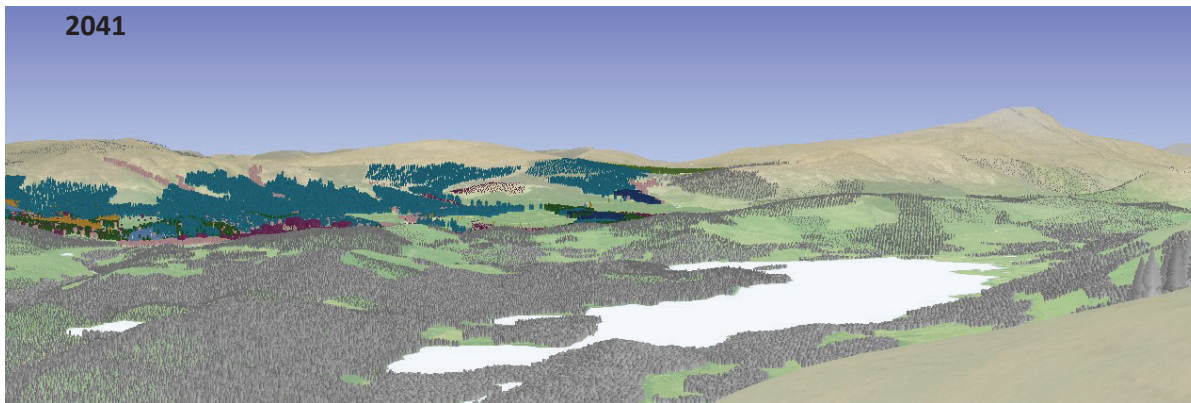

### Visualisation of future habitat and species

Visualisation year

2031

2041

2031

2041

-  Sitka spruce
-  Norway spruce
-  Scots pine
-  Lodgepole pine
-  Larch
-  Douglas fir
-  Mixed conifers
-  Ash
-  Oak
-  Beech
-  Birch
-  Mixed broadleaves
-  Neighbouring woodland