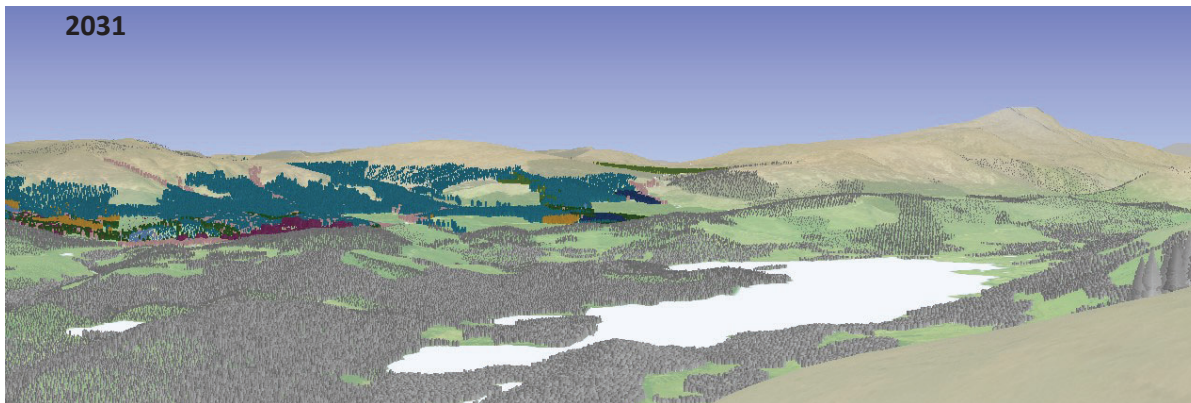

Reproduced by permission of Ordnance Survey on behalf of HMSO.
© Crown copyright and database right [2021]. All rights reserved.
Ordnance Survey Licence number [100021242]
Copyright Getmapping Plc and Bluesky International Limited 2021

CENTRAL REGION

West Loch Ard

View: 1 Craigmore
Grid Ref: NN509020
Date: 21st May 2021

Visualisation of future habitat and species

Visualisation year

2021

2031

- Sitka spruce
- Norway spruce
- Scots pine
- Lodgepole pine
- Larch
- Douglas fir
- Mixed conifers
- Ash
- Oak
- Beech
- Birch
- Mixed broadleaves
- Neighbouring woodland

2021

2031