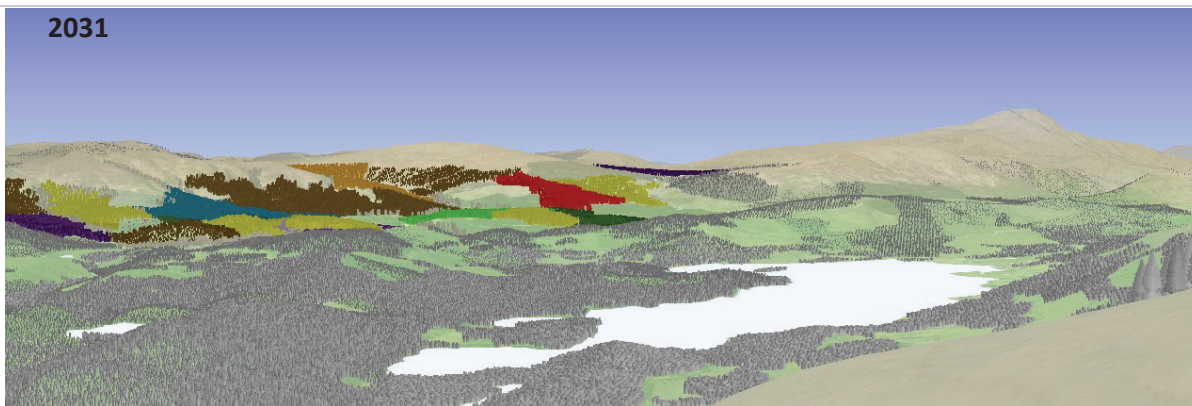

Forestry and
Land Scotland
Coilltearachd agus
Fearann Alba

Reproduced by permission of Ordnance Survey on behalf of HMSO.
© Crown copyright and database right [2021]. All rights reserved.
Ordnance Survey Licence number [100021242]
Copyright Getmapping Plc and Bluesky International Limited 2021

CENTRAL REGION

West Loch Ard

View 1 Craigmore
Grid Ref: NN509020
Date: 29th April 2021

Visualisation of forest management proposals

Visualisation year

2021

2031

Felling Phases have a rolling 5 year period and for visualisations start on the date shown above.

- Recently felled
- Phase 1 (1-5 years)
- Phase 2 (6-10 years)
- Phase 3 (11-15 years)
- Phase 4 (16-20 years)
- Phase 5 (21-25 years)
- Phase 6 (26-30 years)
- Phase 7 and beyond (>30 years)
- Minimum intervention
- Natural reserve
- Long term retention
- Other/open land

2021

2031

Scotland's National
Forest Estate is
responsibly
managed to the
UK Woodland
Assurance Standard.