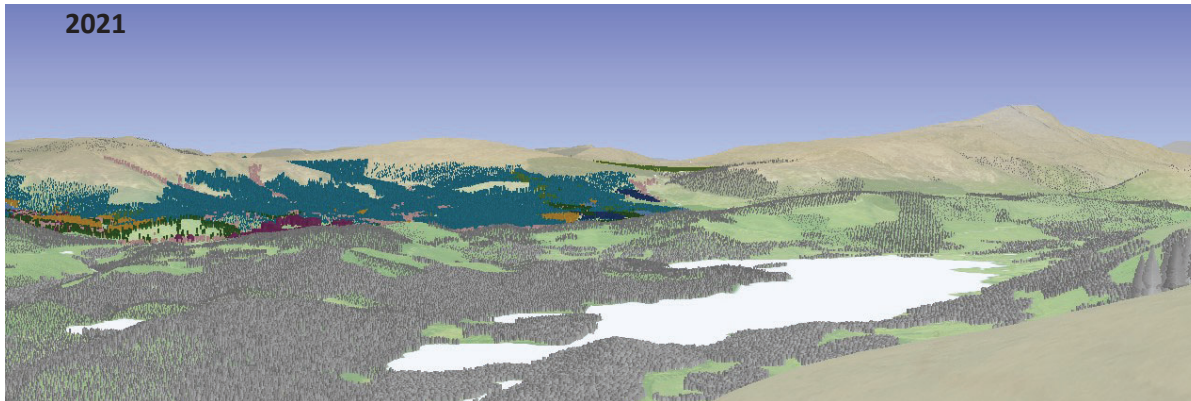

Reproduced by permission of Ordnance Survey on behalf of HMSO.
© Crown copyright and database right [2021]. All rights reserved.
Ordnance Survey Licence number [100021242]
Copyright Getmapping Plc and Bluesky International Limited 2021

CENTRAL REGION

West Loch Ard

View: 1 Craigmore
Grid Ref: NN509020
Date: 21st May 2021

Visualisation of future habitat and species

Visualisation year

2021

2031

- Sitka spruce
- Norway spruce
- Scots pine
- Lodgepole pine
- Larch
- Douglas fir
- Mixed conifers
- Ash
- Oak
- Beech
- Birch
- Mixed broadleaves
- Neighbouring woodland

2021

2031