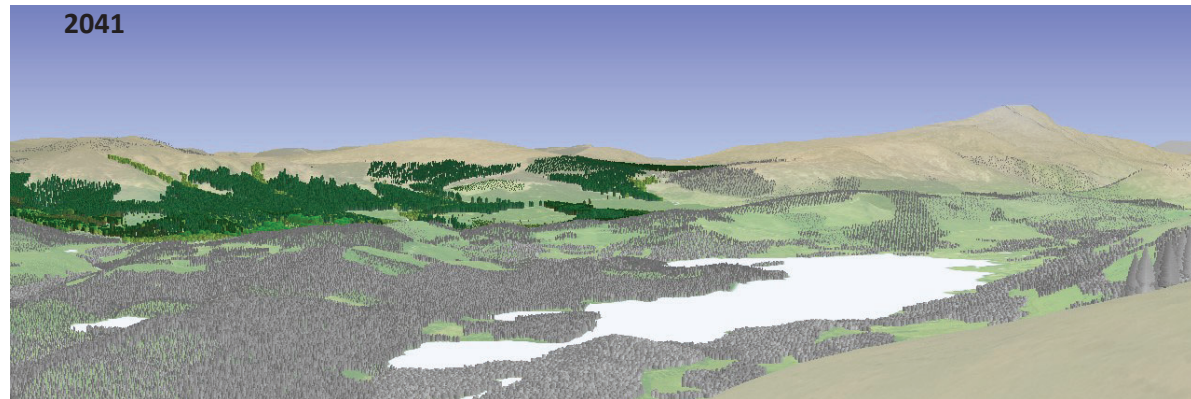

**View:** 1 Craigmore  
**Grid Ref:** NN509020  
**Date:** 21st May 2021

colours representative of late spring

2021

2041

Scotland's National  
Forest Estate is  
responsibly  
managed to the  
UK Woodland  
Assurance Standard.