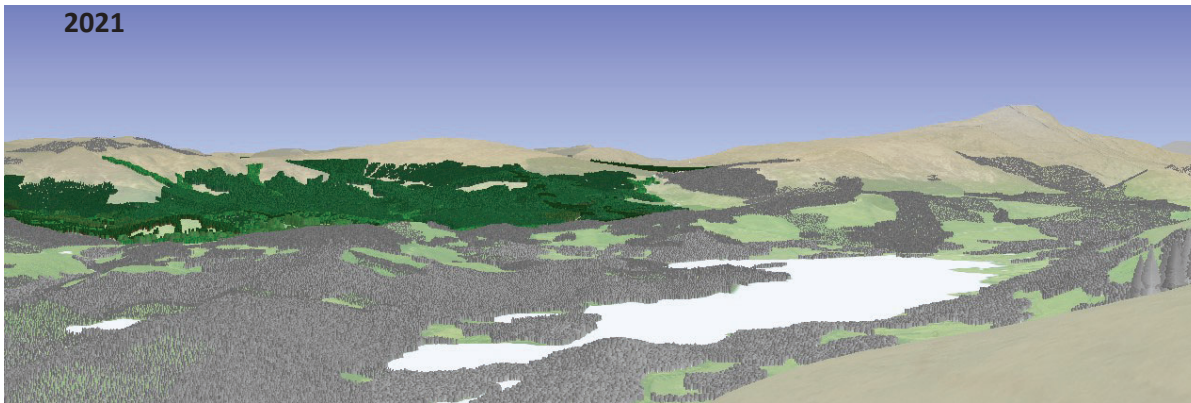

**View:** 1 Craigmore  
**Grid Ref:** NN509020  
**Date:** 21st May 2021

colours representative of late spring

2021

2041

Scotland's National  
Forest Estate is  
responsibly  
managed to the  
UK Woodland  
Assurance Standard.