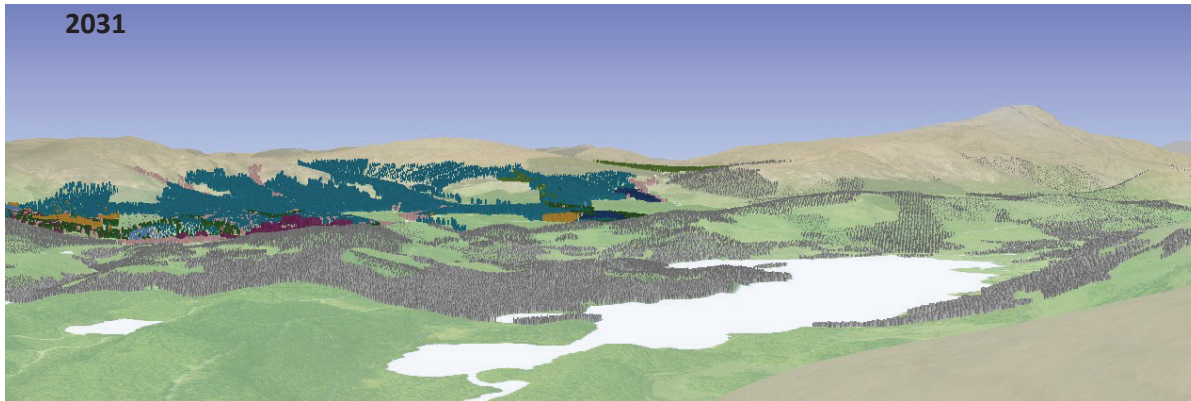

### Visualisation of future habitat and species

Visualisation year

2031

2041

2031

2041

-  Sitka spruce
-  Norway spruce
-  Scots pine
-  Lodgepole pine
-  Larch
-  Douglas fir
-  Mixed conifers
-  Ash
-  Oak
-  Beech
-  Birch
-  Mixed broadleaves
-  Neighbouring woodland