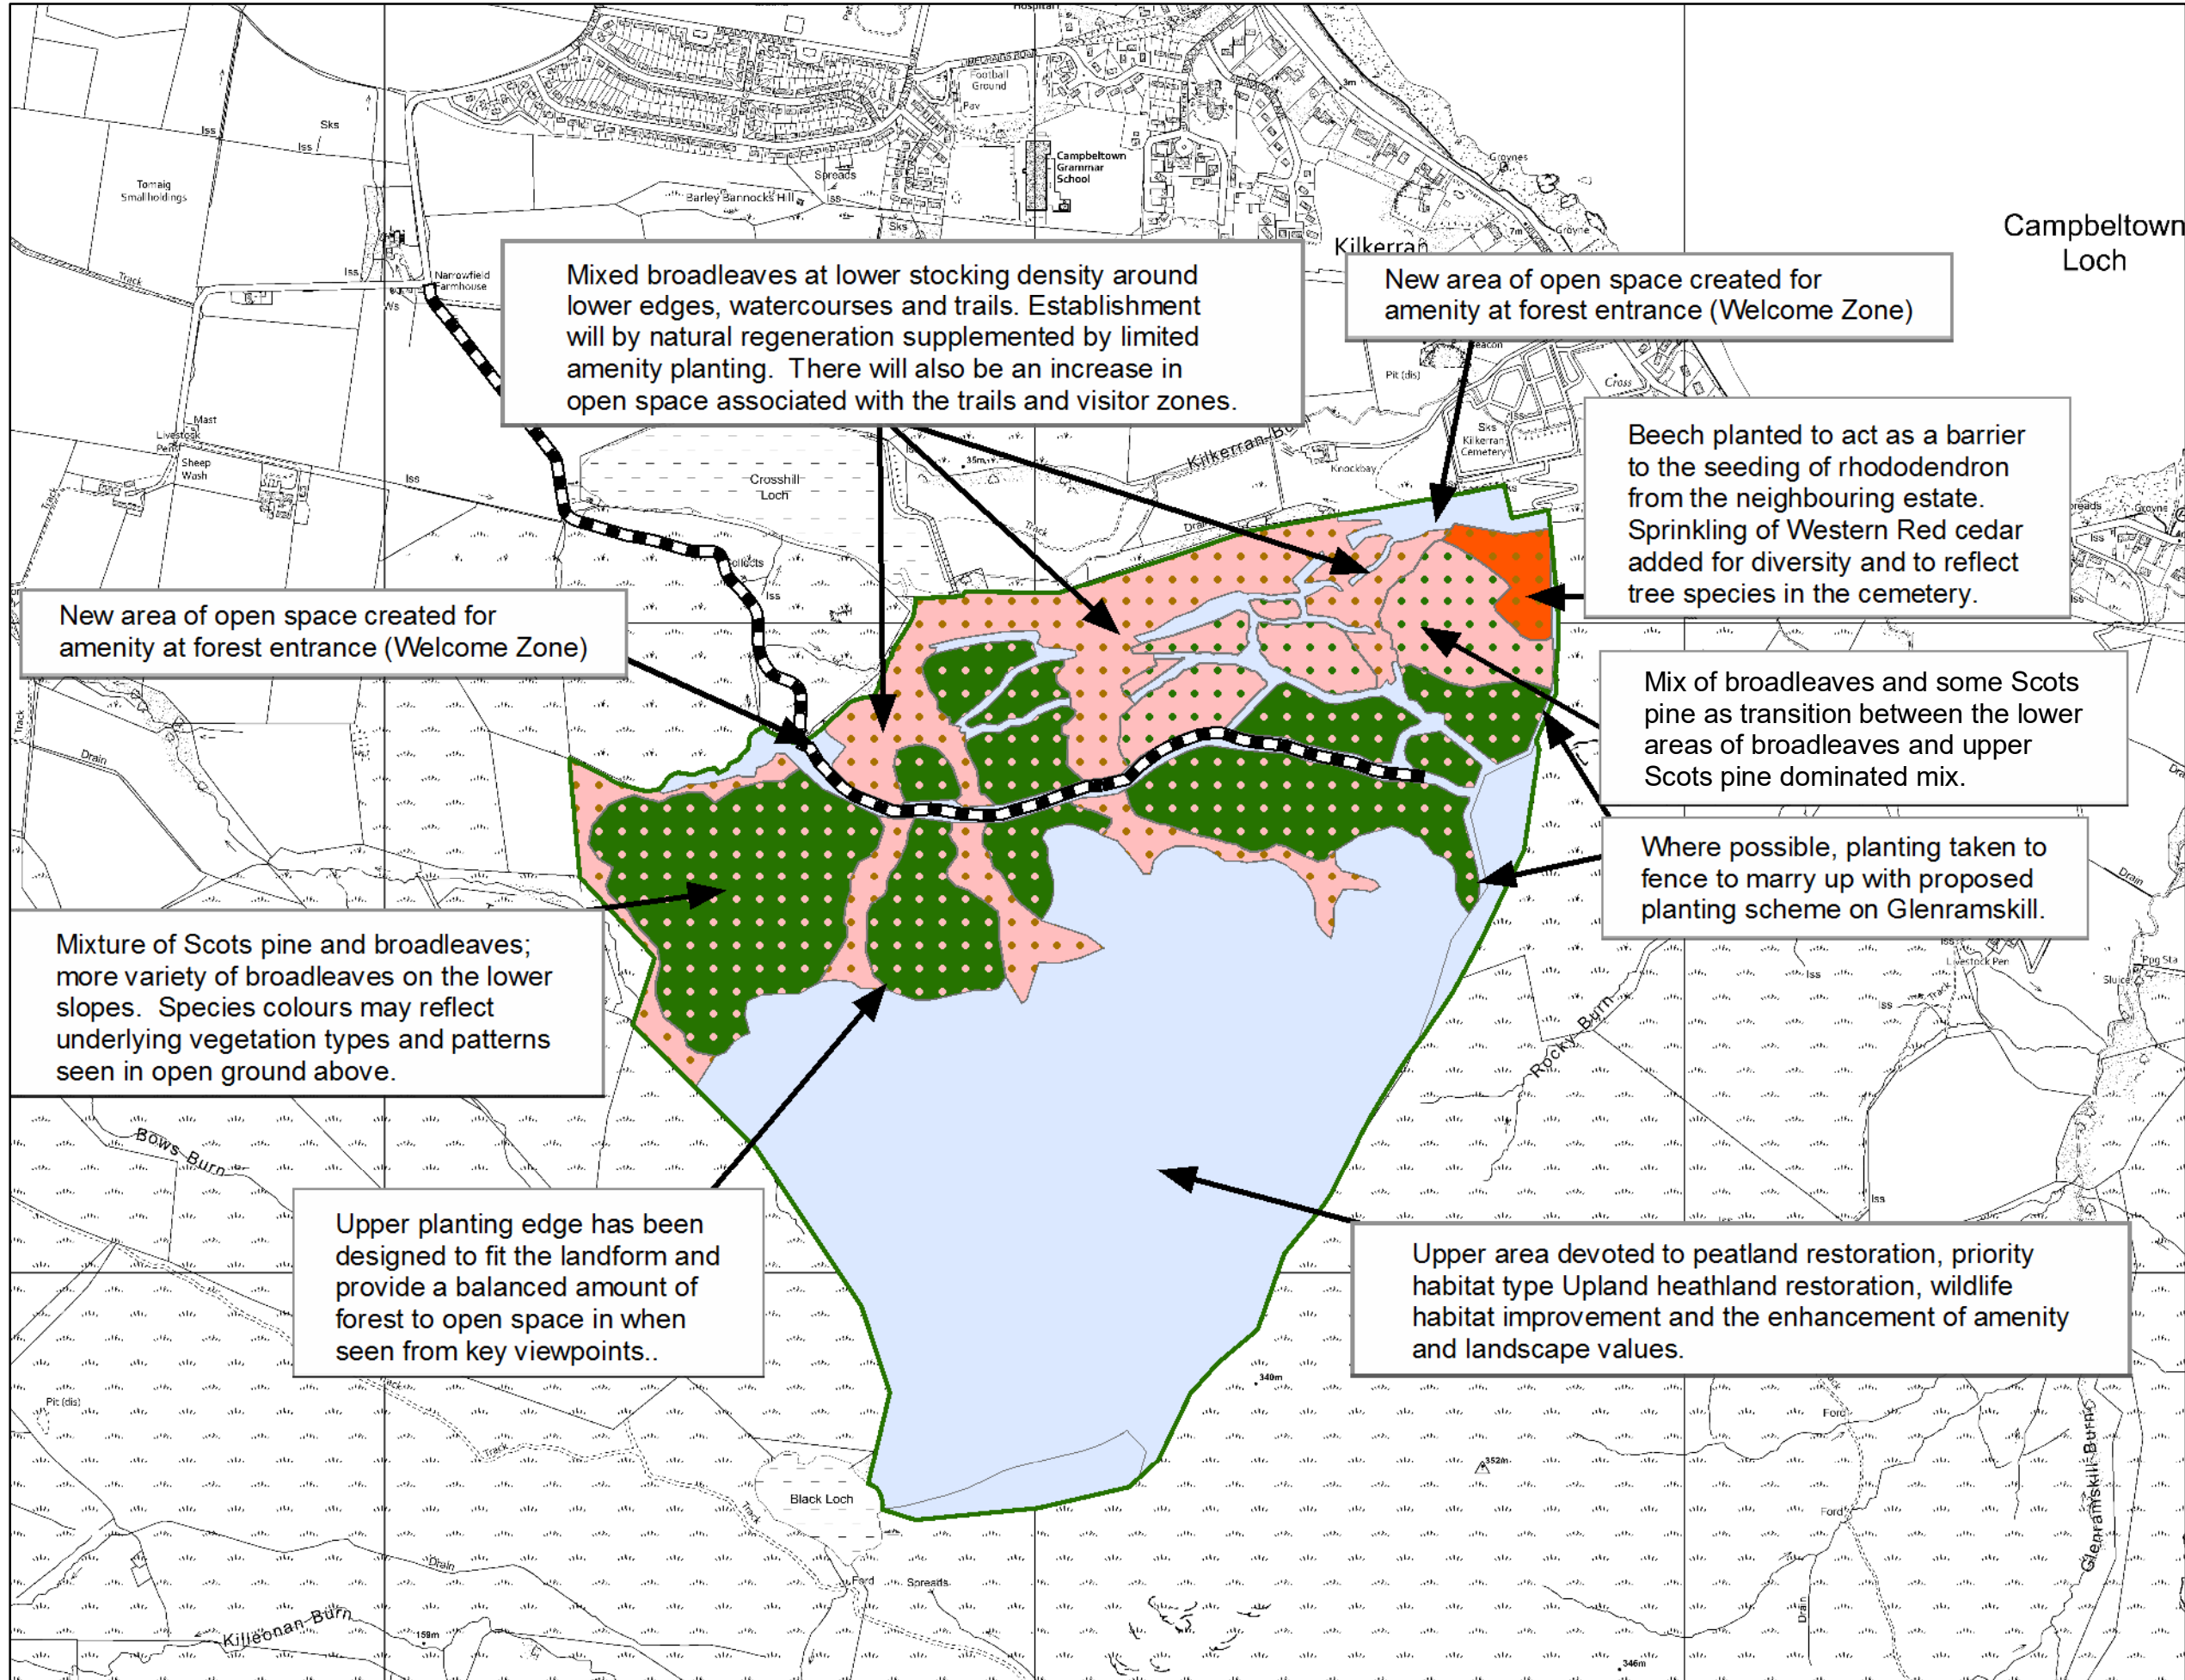

Map 5.5 Future species and habitats concept map

Author: Roger Wilson

Scale @ A3: 1:10,000

Date: 16/01/2024

Legend

Forest Roads

Forest Roads

Blocks

- Sitka spruce (SS)
- Norway spruce (NS)
- Lodgepole pine (LP)
- Scots pine (SP)
- Larch sp (EL/HL/JL)
- Douglas fir (DF)
- Mixed/ other conifers (MC/XC)
- Birch (BI)
- Oak (OK)
- Ash (AH)
- Beech (BE)
- Mixed/ other broadleaves (MB/XB)
- Open land
- Species Mixture: Main colour = Dominant species
Dots = Secondary species
Sitka spruce with Birch shown here

0 0.0476.095 0.19 0.285 0.38

Reproduced by permission of Ordnance Survey on behalf of HMSO. © Crown copyright and database right 2024. All rights reserved. Ordnance Survey Licence number 100024925. © Getmapping Pic and Bluesky International Limited 2024.

Scotland's national forests and land are responsibly managed to the UK Woodland Assurance Standard.

Campbeltown Loch

Black Loch

Killeonan Burn

Kilkerran Burn

Rocky Burn

Glenramskill Burn