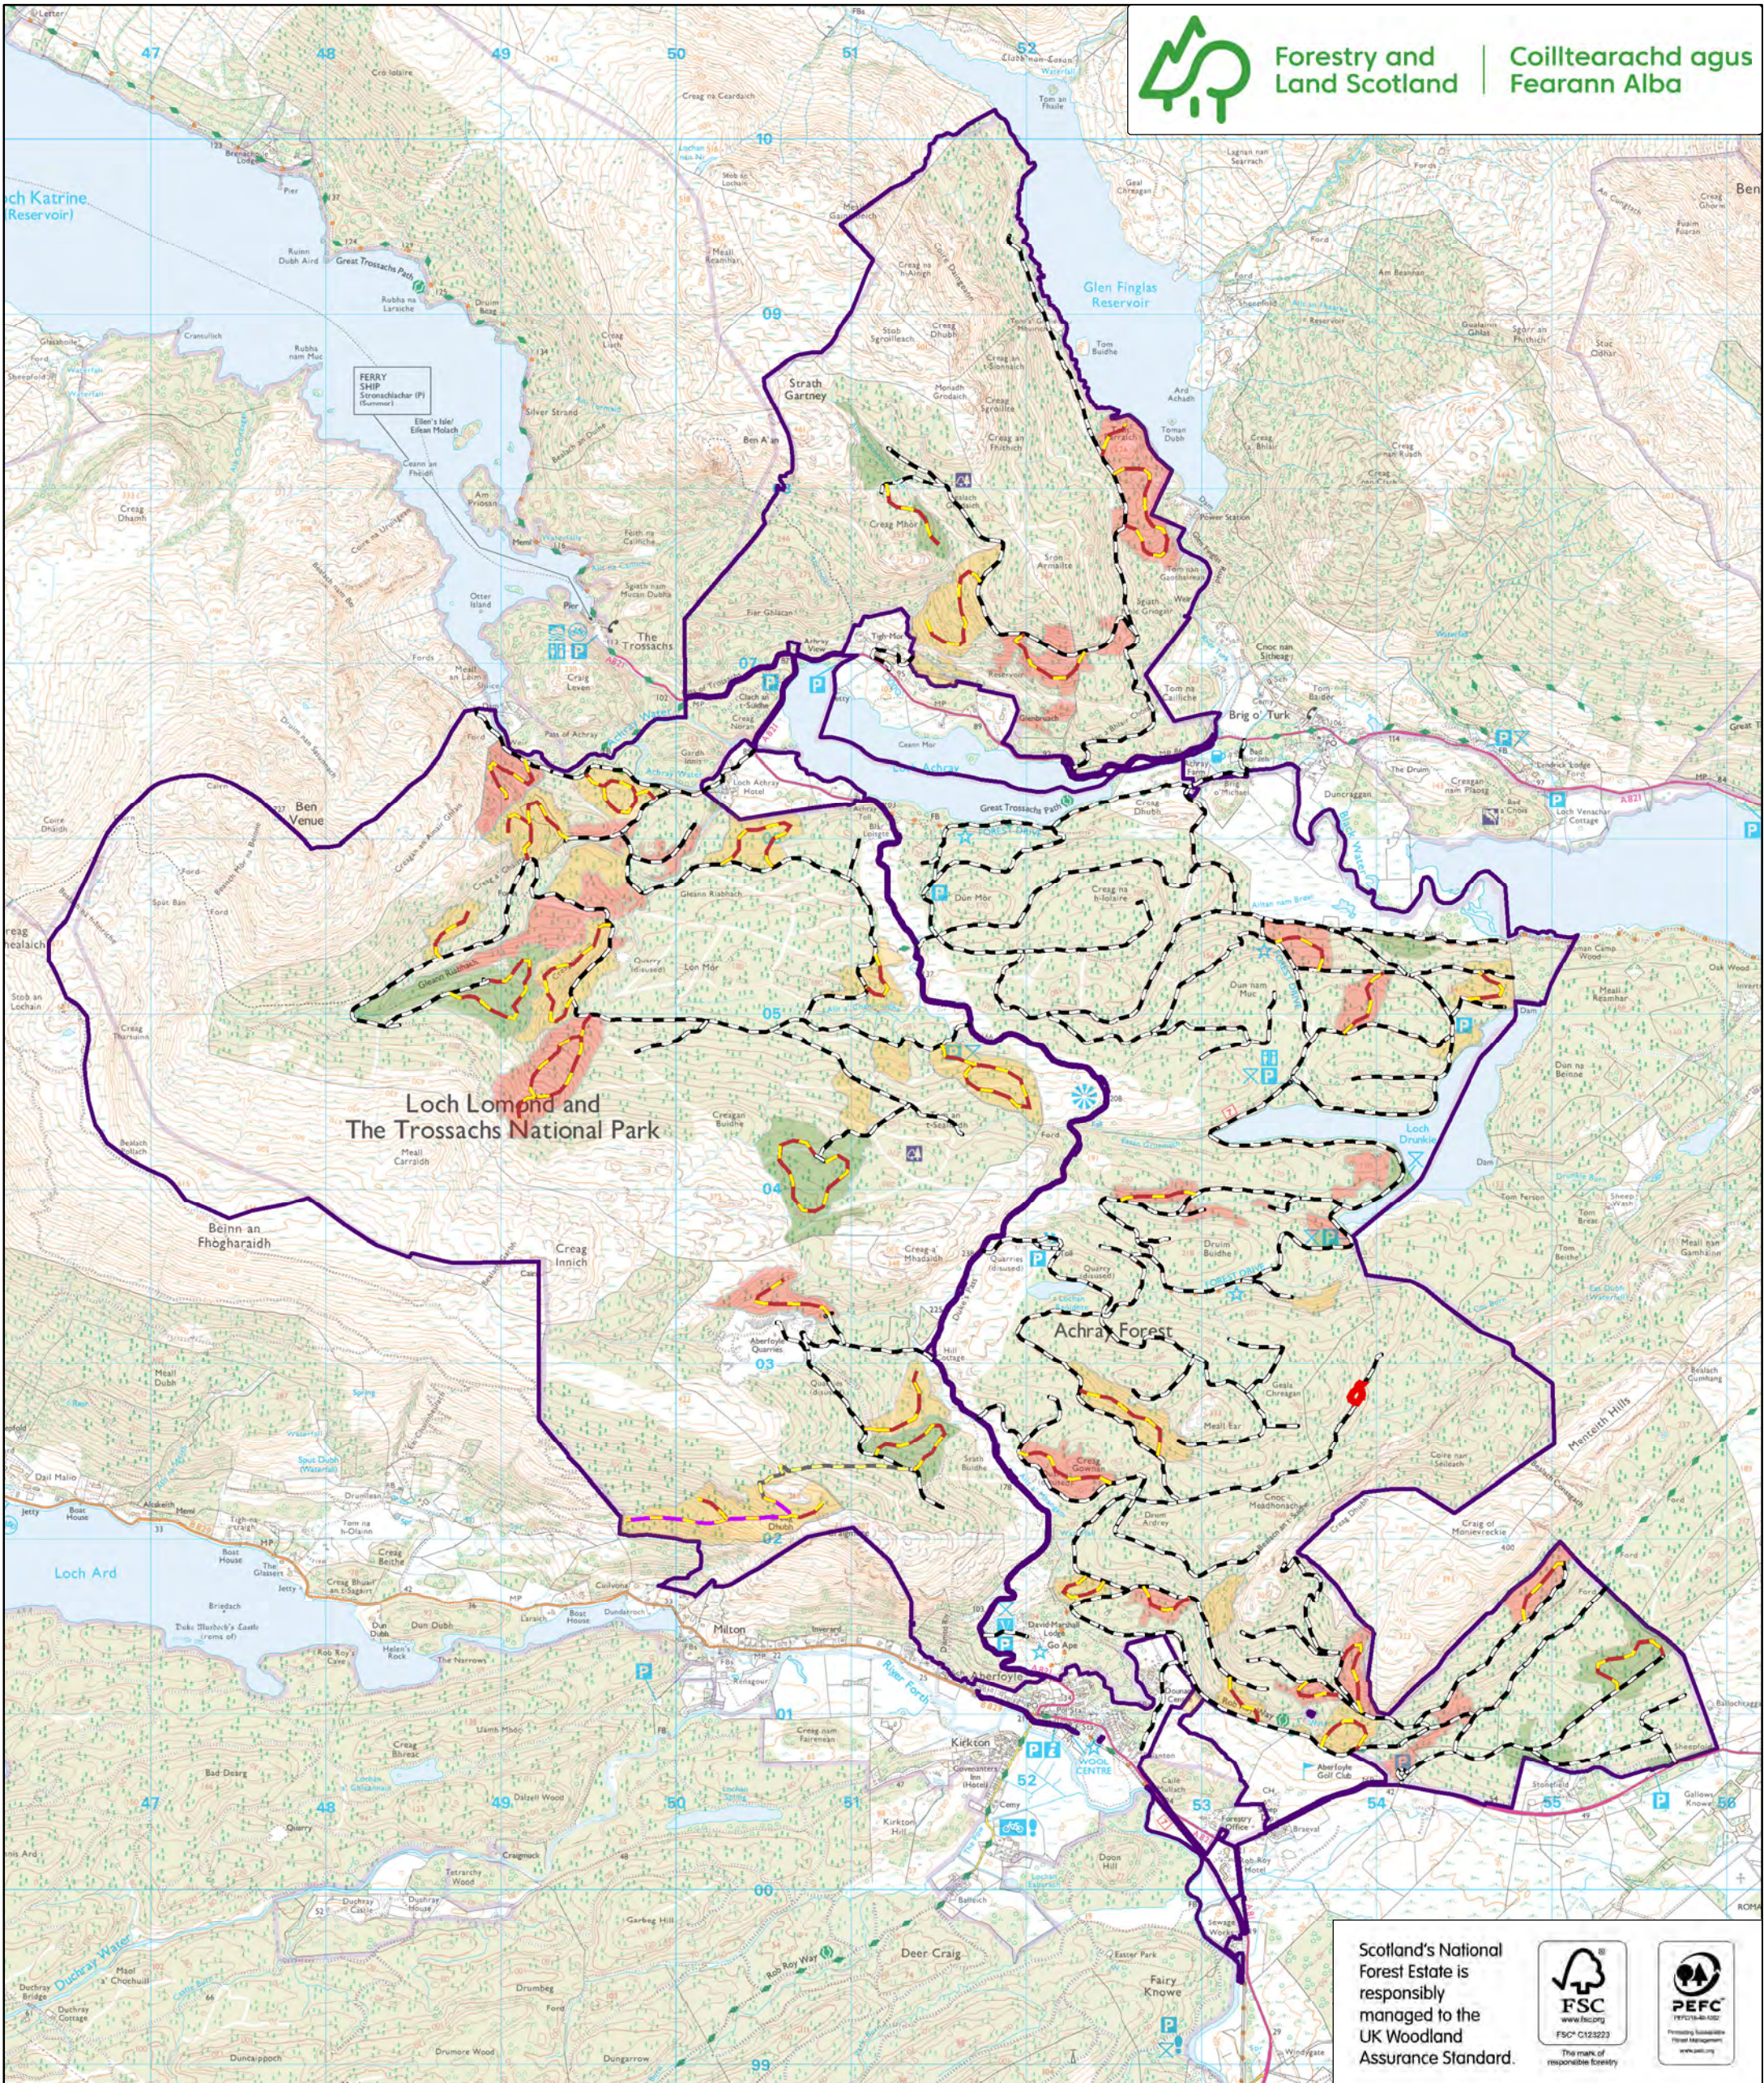

Forestry and Land Scotland

Coilltearachd agus Fearann Alba

Scotland's National Forest Estate is responsibly managed to the UK Woodland Assurance Standard.

Achray Land Management Plan M10 Roads tracks and quarries

Scale @ A3: 1:35,000

Date: 06/05/2022

Author: Stephen Murphy

-  Proposed ATV track
-  Proposed forwarder track
-  Planned roads
-  Forest roads
-  Active quarries
-  Felled awaiting restock
-  Phase 1 felling (23 - 27)
-  Phase 2 felling (28 - 32)
-  Land management plan area

Reproduced by permission of Ordnance Survey on behalf of HMSO. © Crown copyright and database right [2022]. All rights reserved. Ordnance Survey Licence number [100021242]. © Getmapping Plc and Bluesky International Limited 2022.