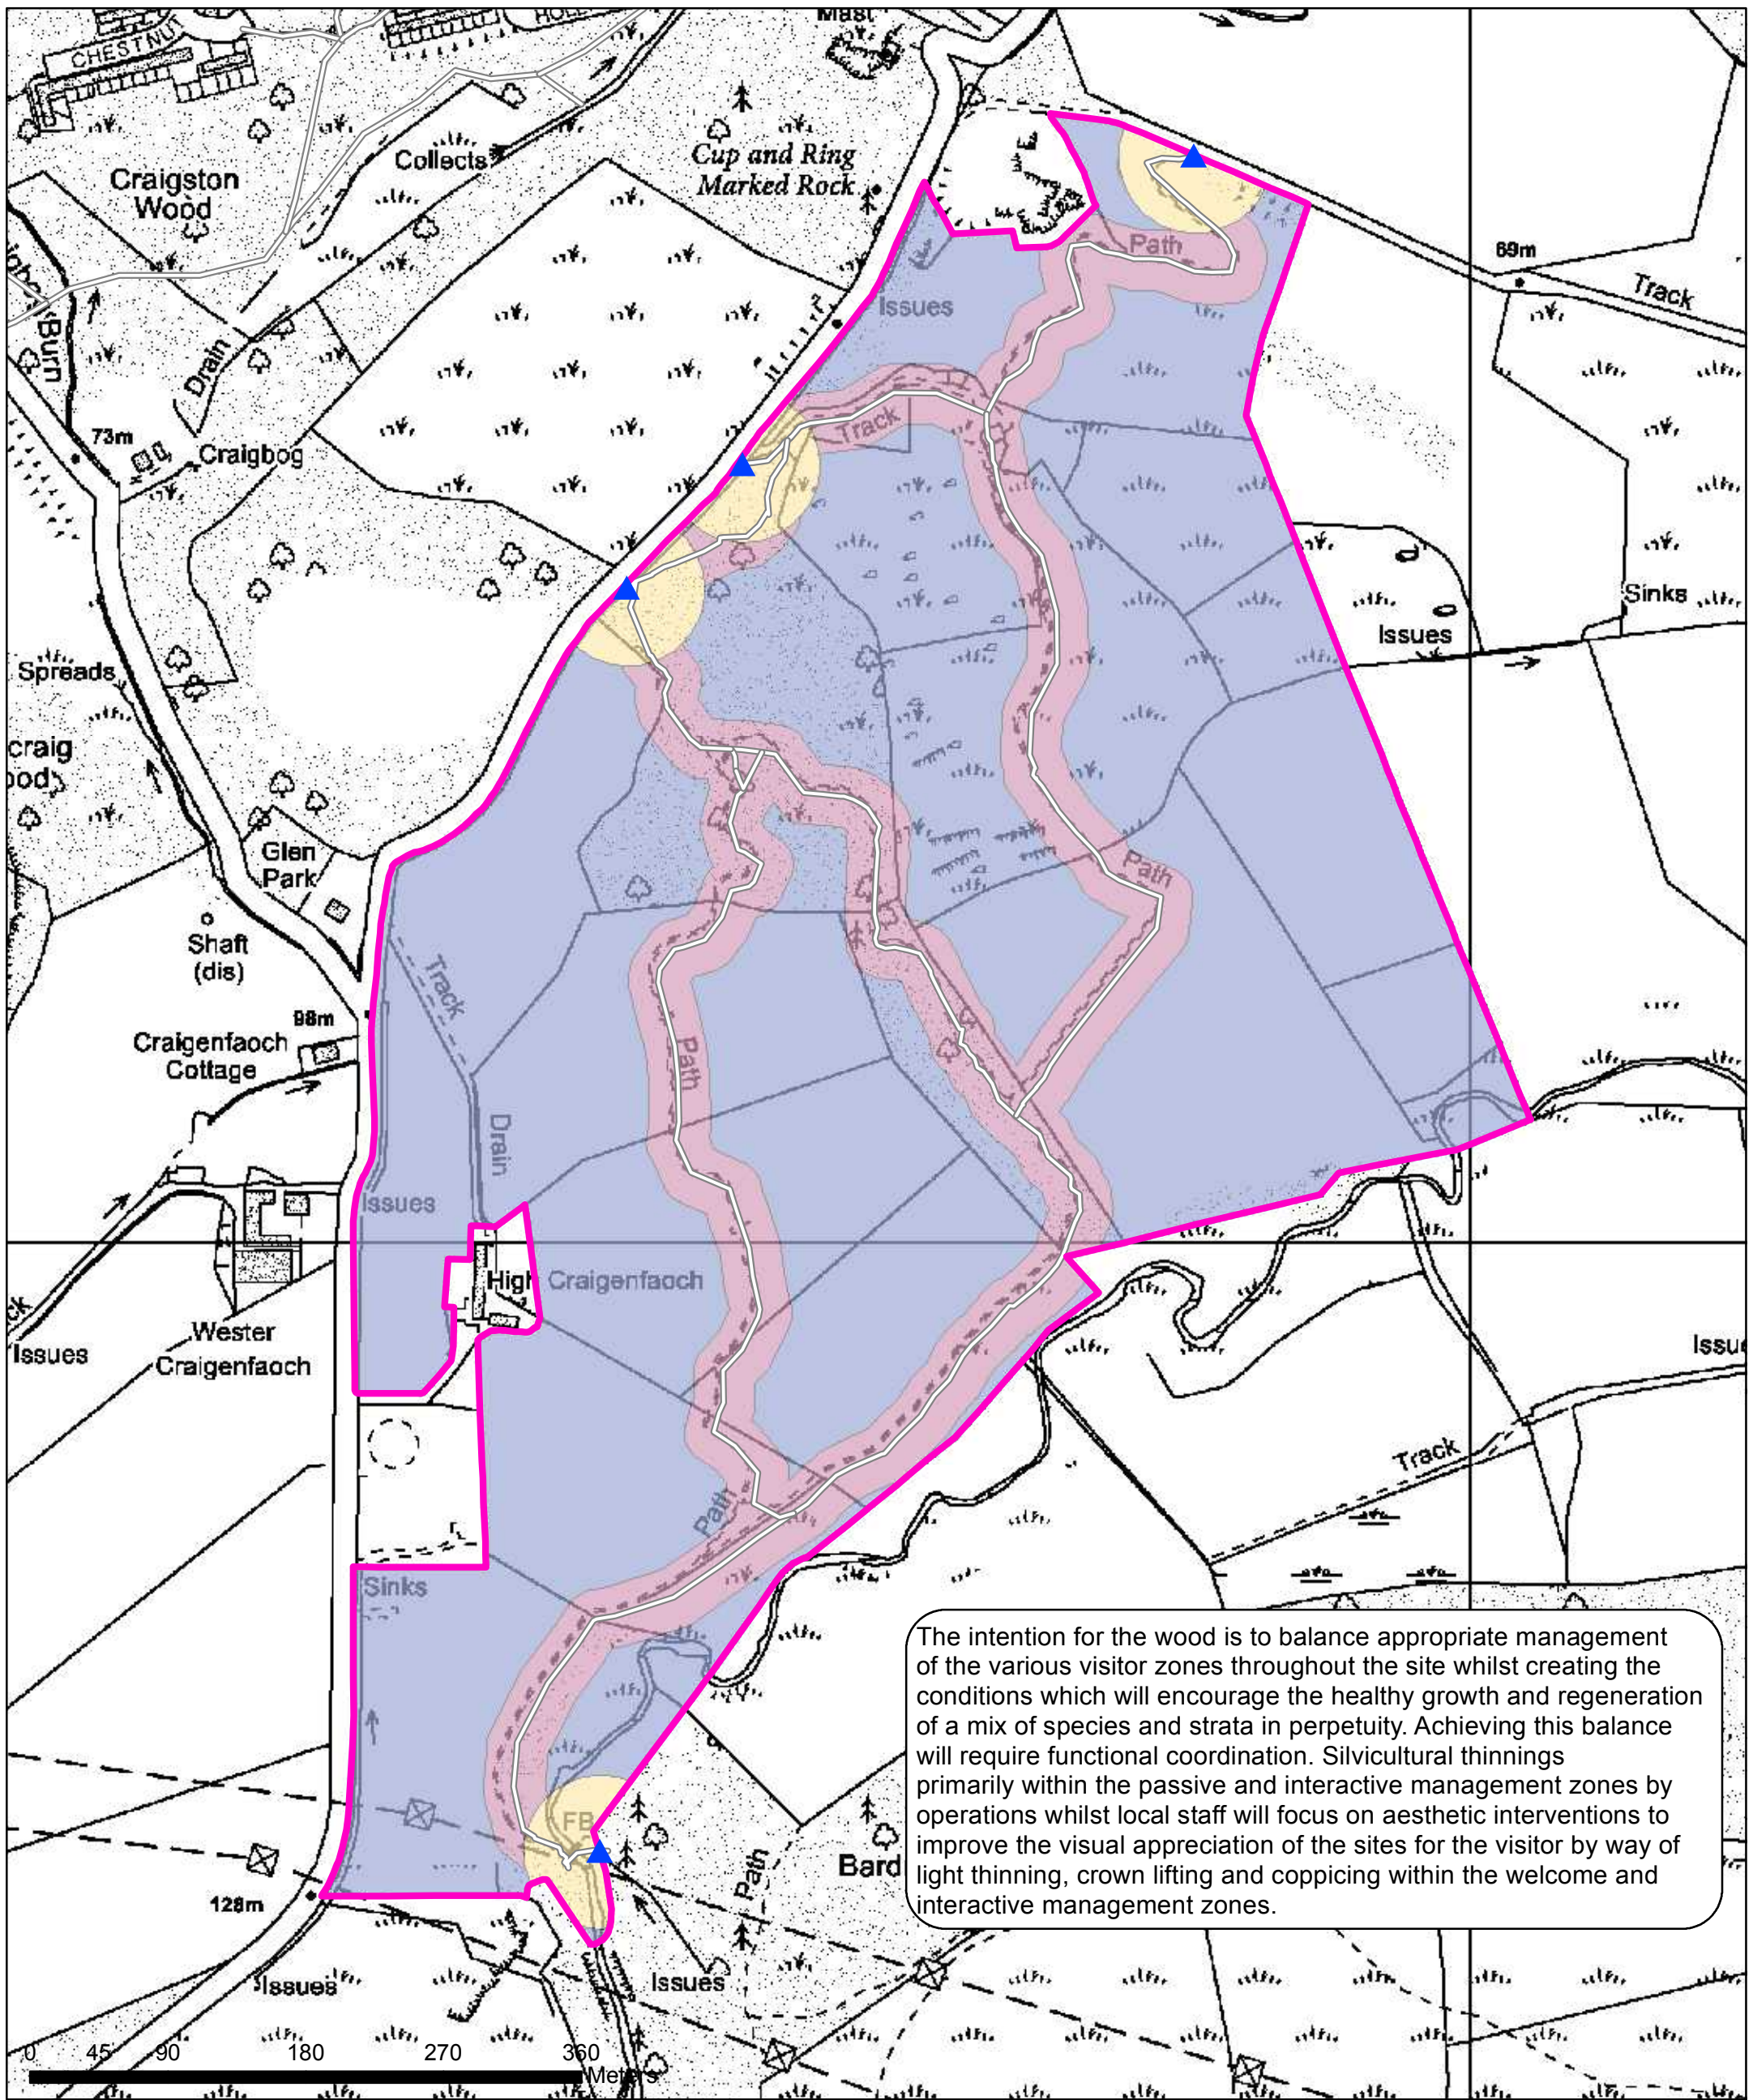

Legend

- Windyhill
- Welcome Zone
- Interactive Zone
- Passive Zone
- ▲ Access
- Paths

©Crown copyright and database right [2016]. All rights reserved. Ordnance Survey Licence number [100021242]

Scale: 4,000 @ A3

28 Oct 2016

Forestry Commission Scotland
Coimisean na Coilltearachd Alba

Scottish Lowlands FD
WINDYHILL

VISITOR ZONING