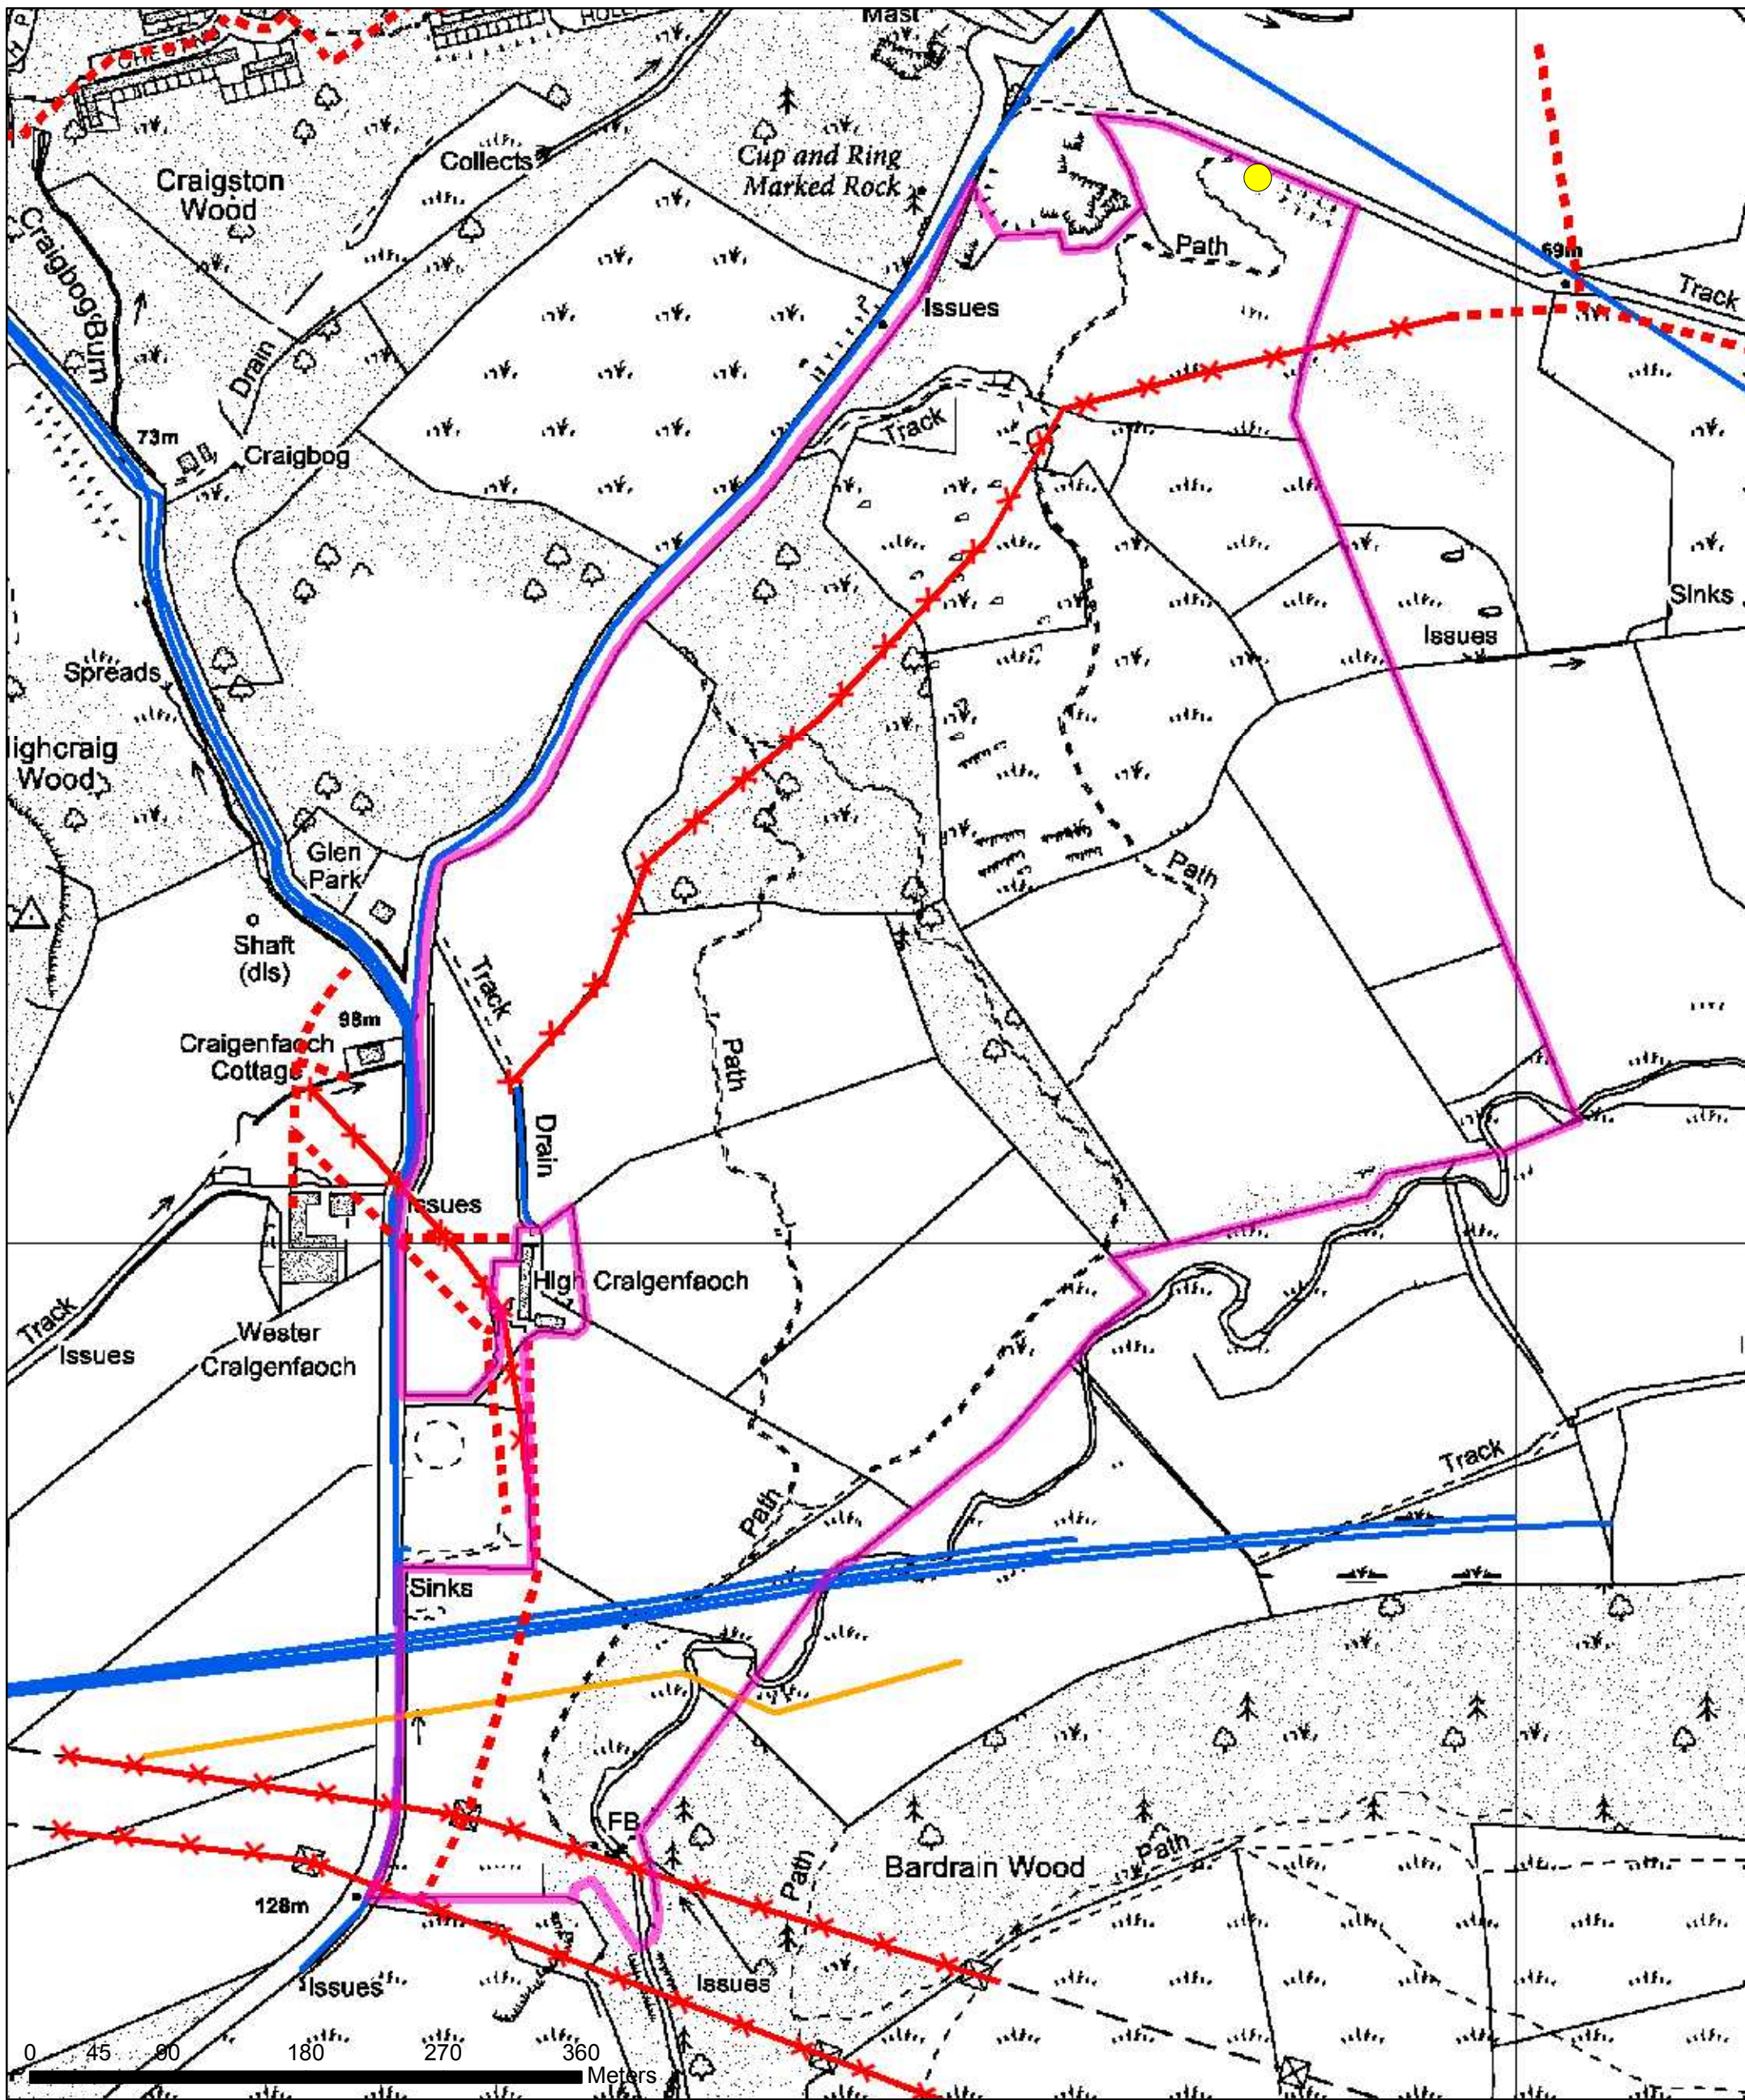

Legend

- Windyhill
- ✕ powerline_oh
- mineshaft
- --- powerline_ug
- gas_pipeline
- water_pipeline

©Crown copyright and database right [2016]. All rights reserved. Ordnance Survey Licence number [100021242]

Scale: 4,000 @ A3

26 Apr 2016

Forestry Commission Scotland
Coimisean na Coilltearachd Alba

Scottish Lowlands FD
WINDYHILL

UTILITIES