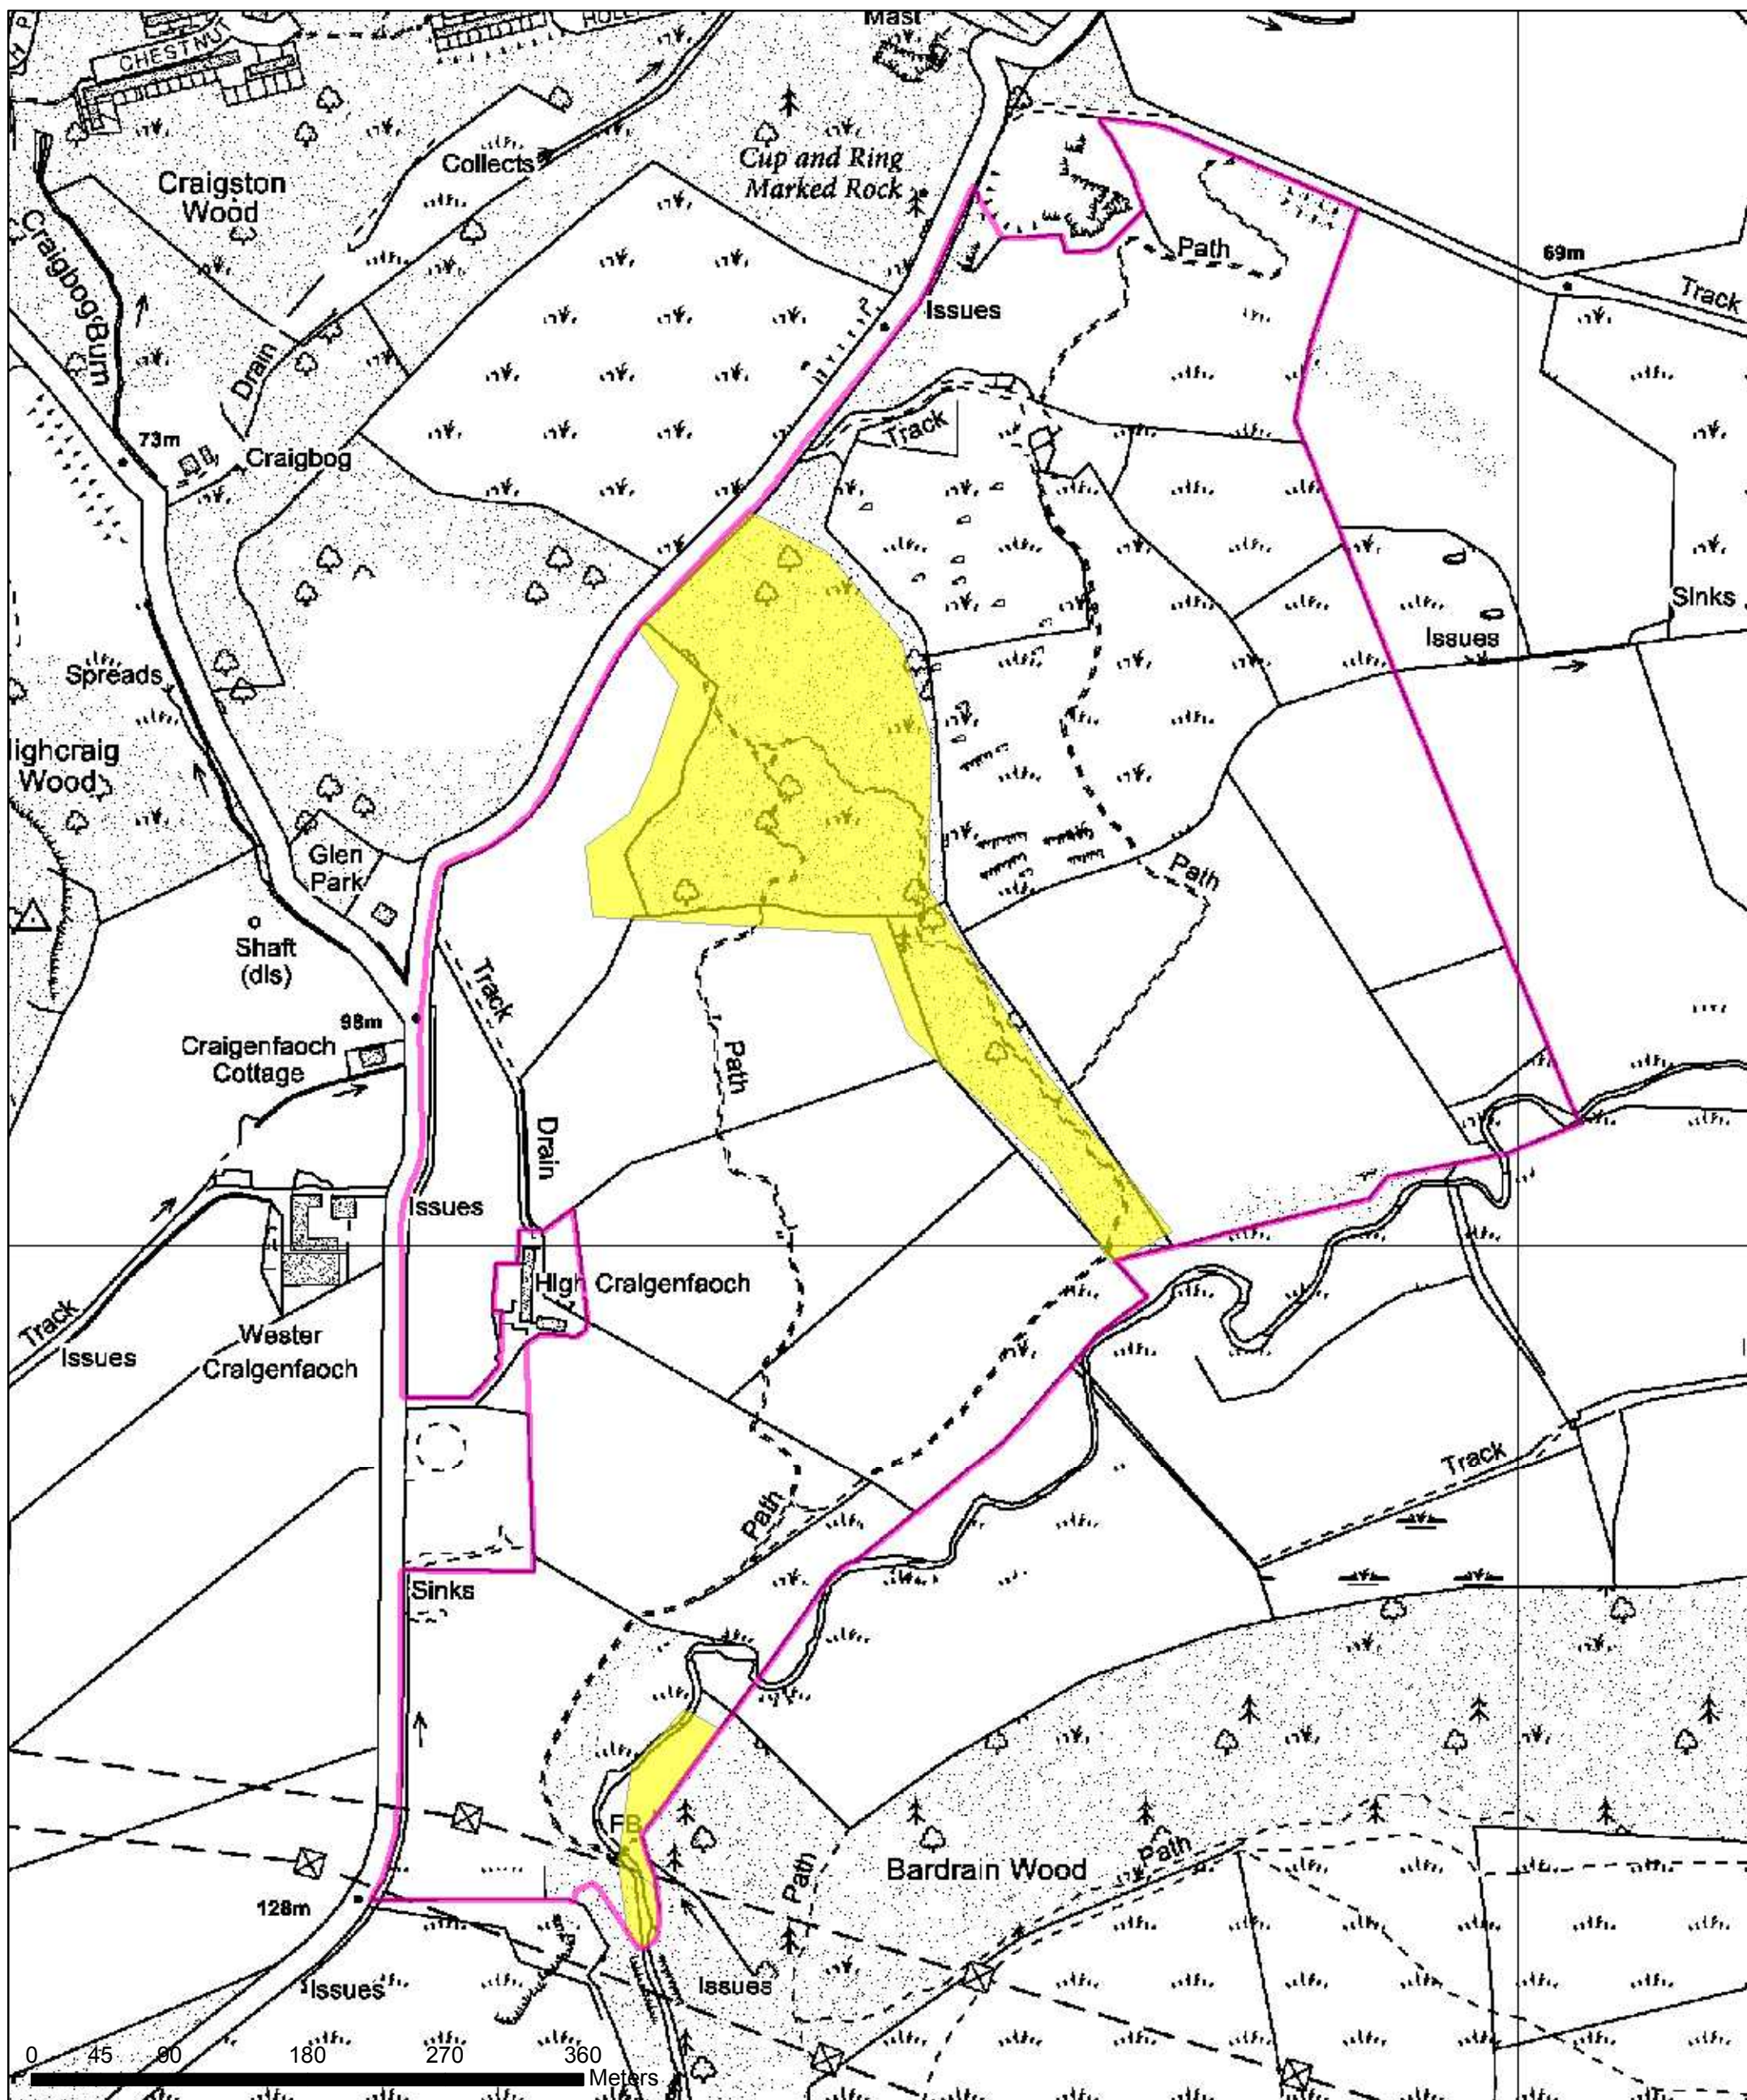

---

**Scottish Lowlands FD**  
**WINDYHILL**

---

NWSS

**Legend**

- Windyhill
- Long-Established (of plantation origin)

©Crown copyright and database right [2016]. All rights reserved. Ordnance Survey Licence number [100021242]