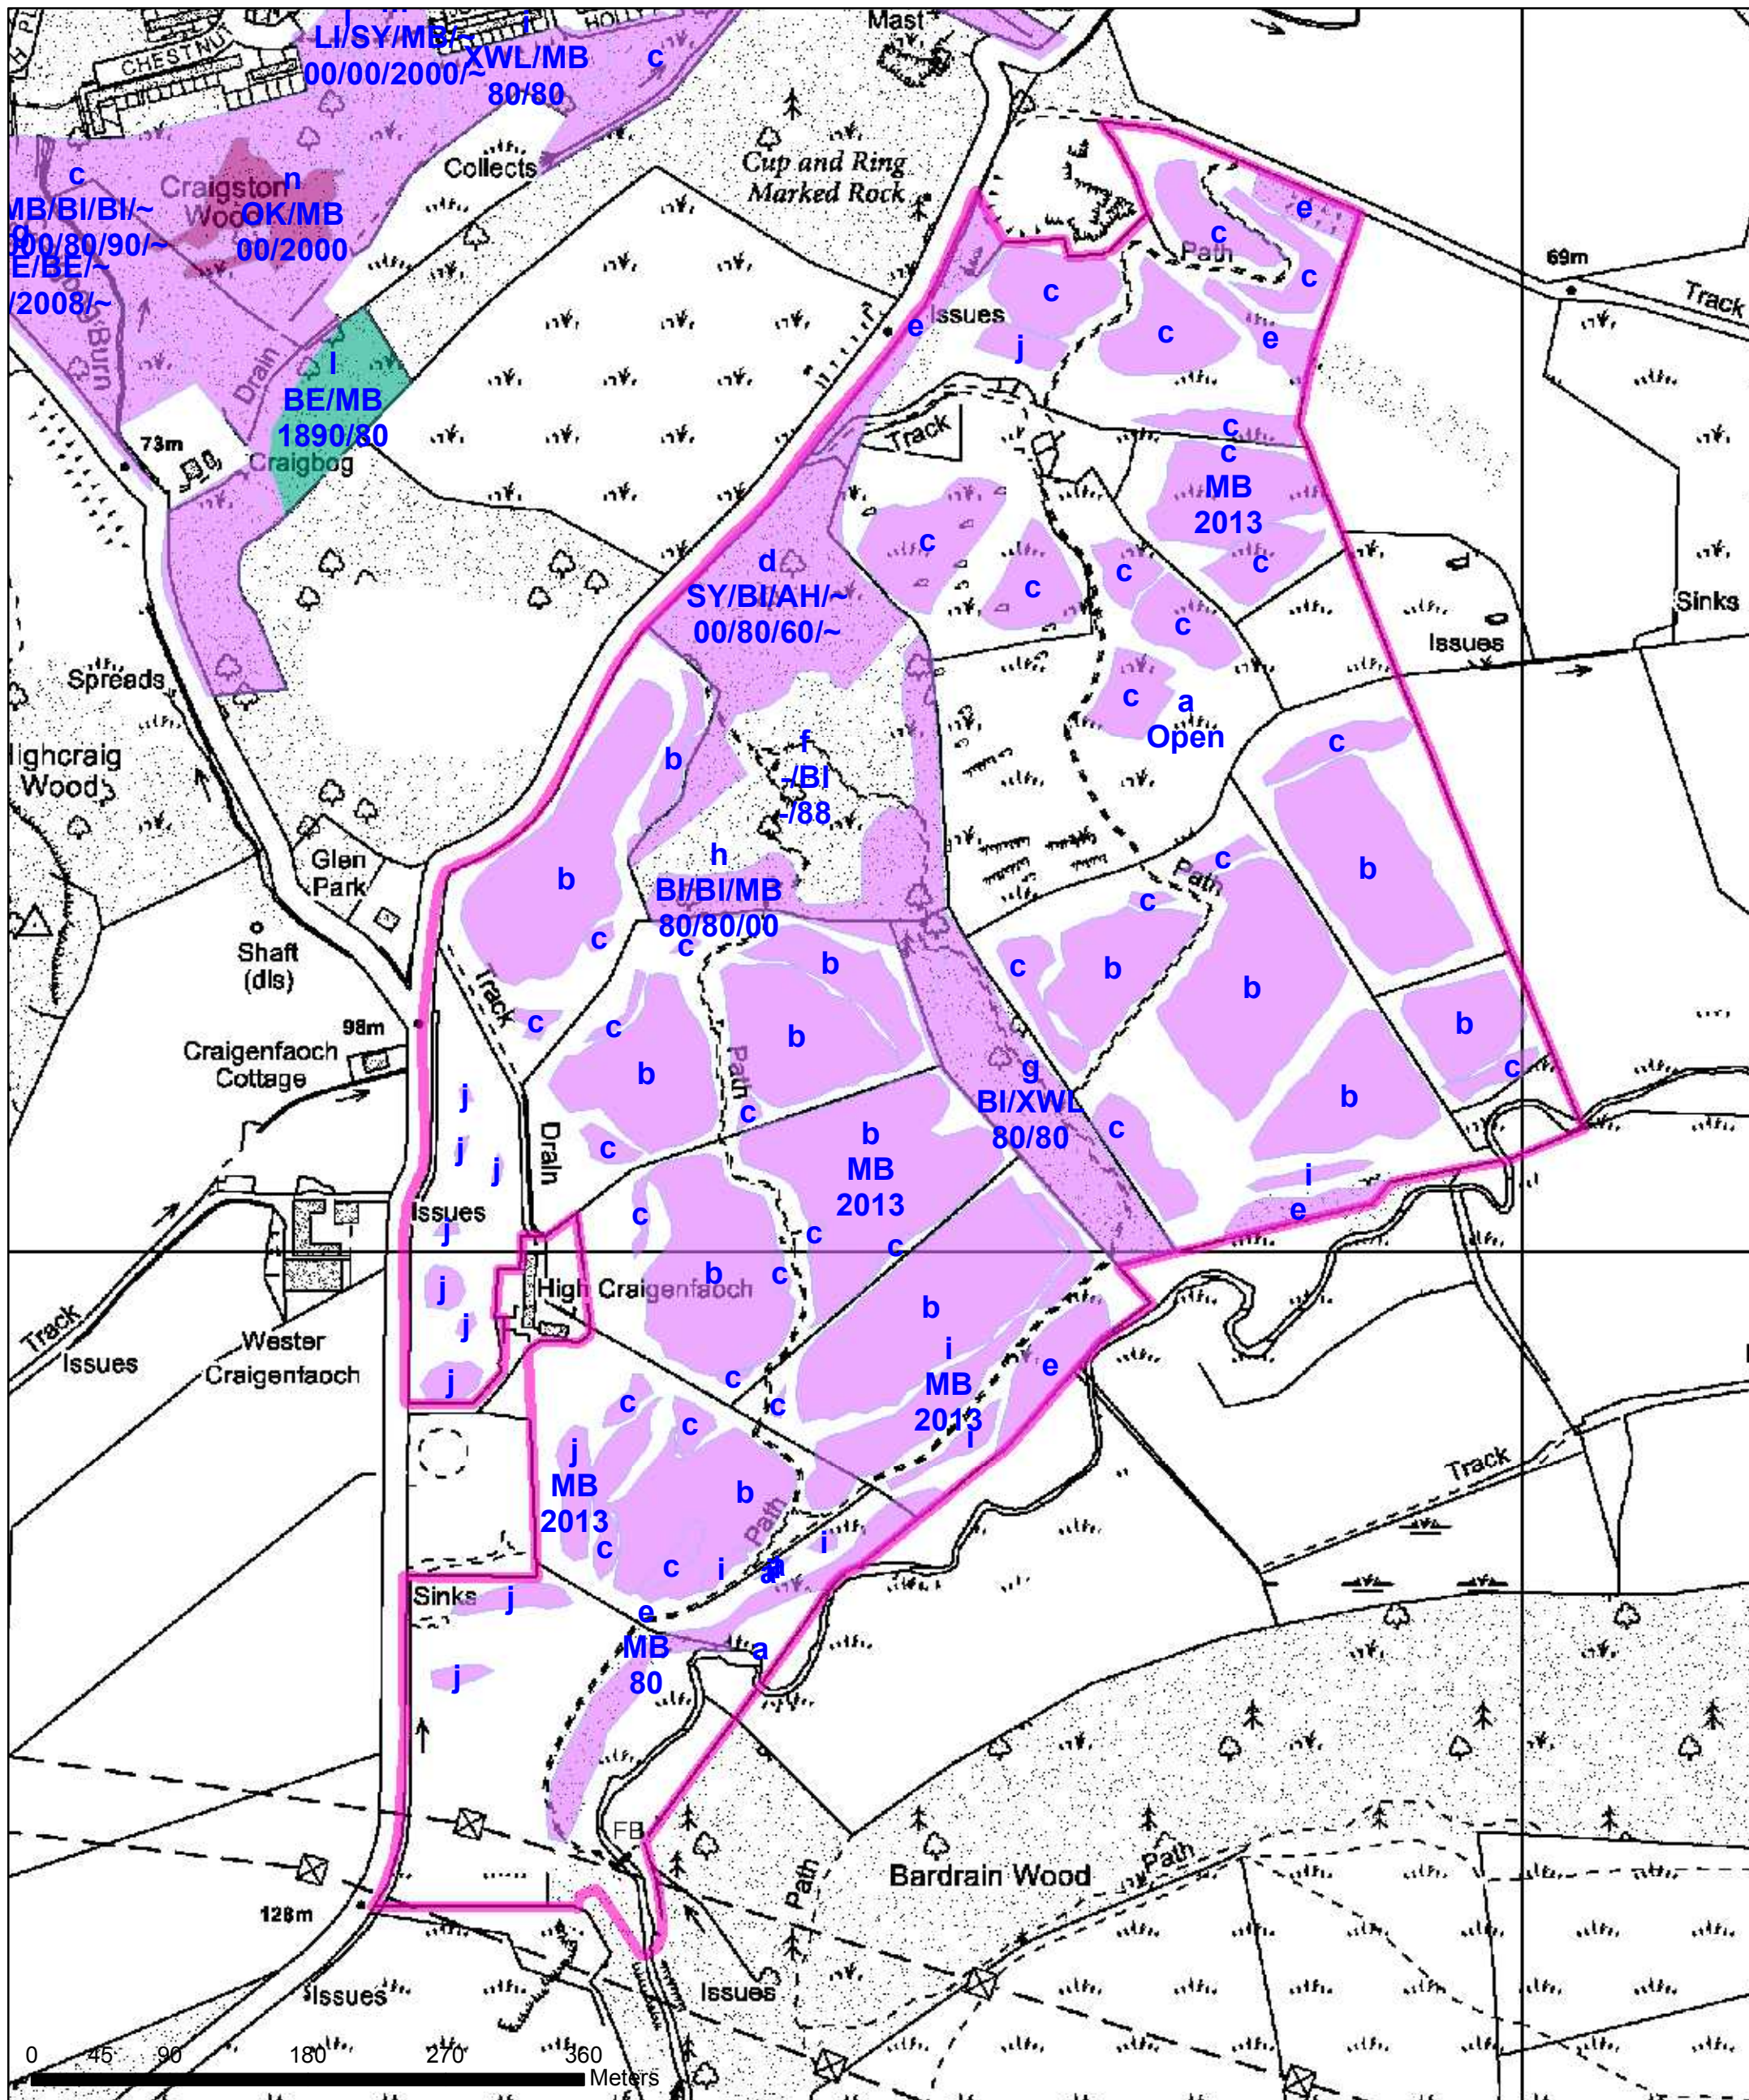

Scottish Lowlands FD

**WINDYHILL**

LOCATION

Scale: 10,000 @ A3

26 Apr 2016

**Legend**

 Windyhill

**OS Grid Ref: NS 436 611**

**Legend**

	Windyhill		TPO		CORE_PATHS
	LNCS		CNTRY_PK		
	GREENBLT				

©Crown copyright and database right [2016]. All rights reserved. Ordnance Survey Licence number [100021242]

  
 Scale: 10,000 @ A3  
 26 Apr 2016

**Forestry Commission Scotland**  
 Coimisean na Coilltearachd Alba

---

**Scottish Lowlands FD**  
**WINDYHILL**

CONTEXT

- Legend**
- Windyhill
  - Other Broadleaves
  - Beech
  - Oak

©Crown copyright and database right [2016]. All rights reserved. Ordnance Survey Licence number [100021242]