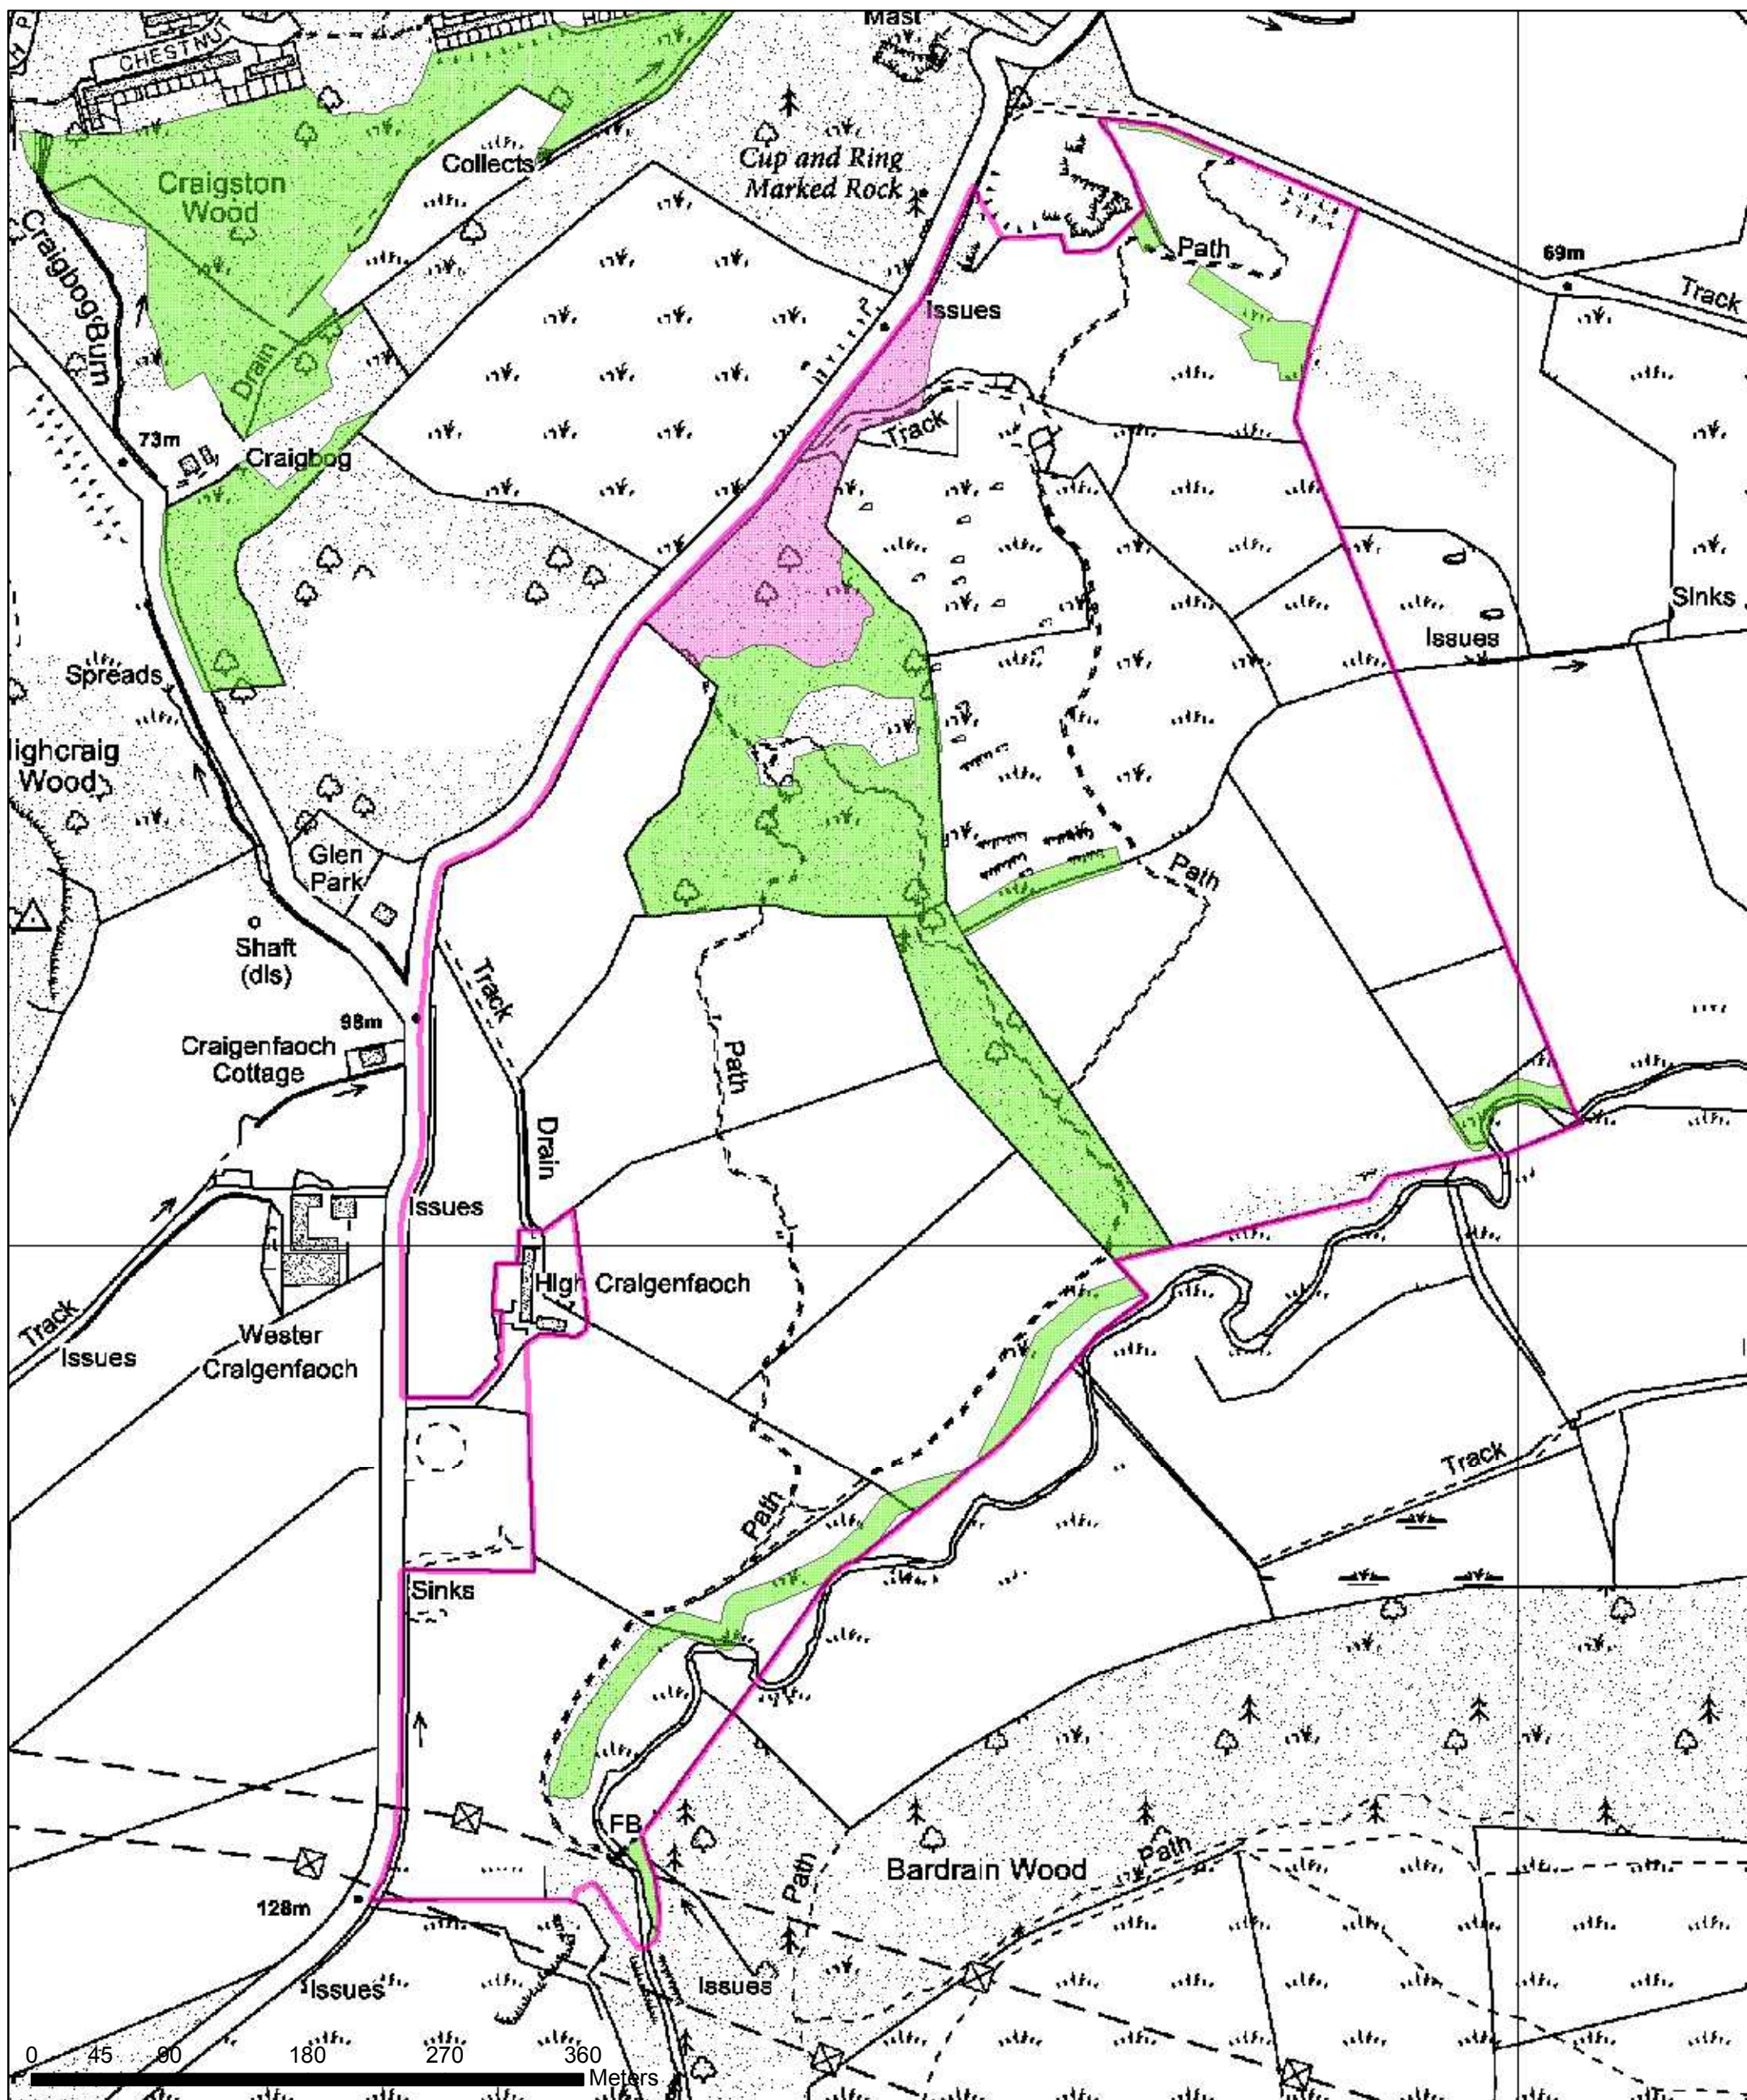

Legend

- Windyhill
- **NWSS**
- Native woodland
- Nearly-native woodland

©Crown copyright and database right [2016]. All rights reserved. Ordnance Survey Licence number [100021242]

Scale: 4,000 @ A3

26 Apr 2016

Forestry Commission Scotland
Coimisean na Coilltearachd Alba

Scottish Lowlands FD
WINDYHILL

NWSS