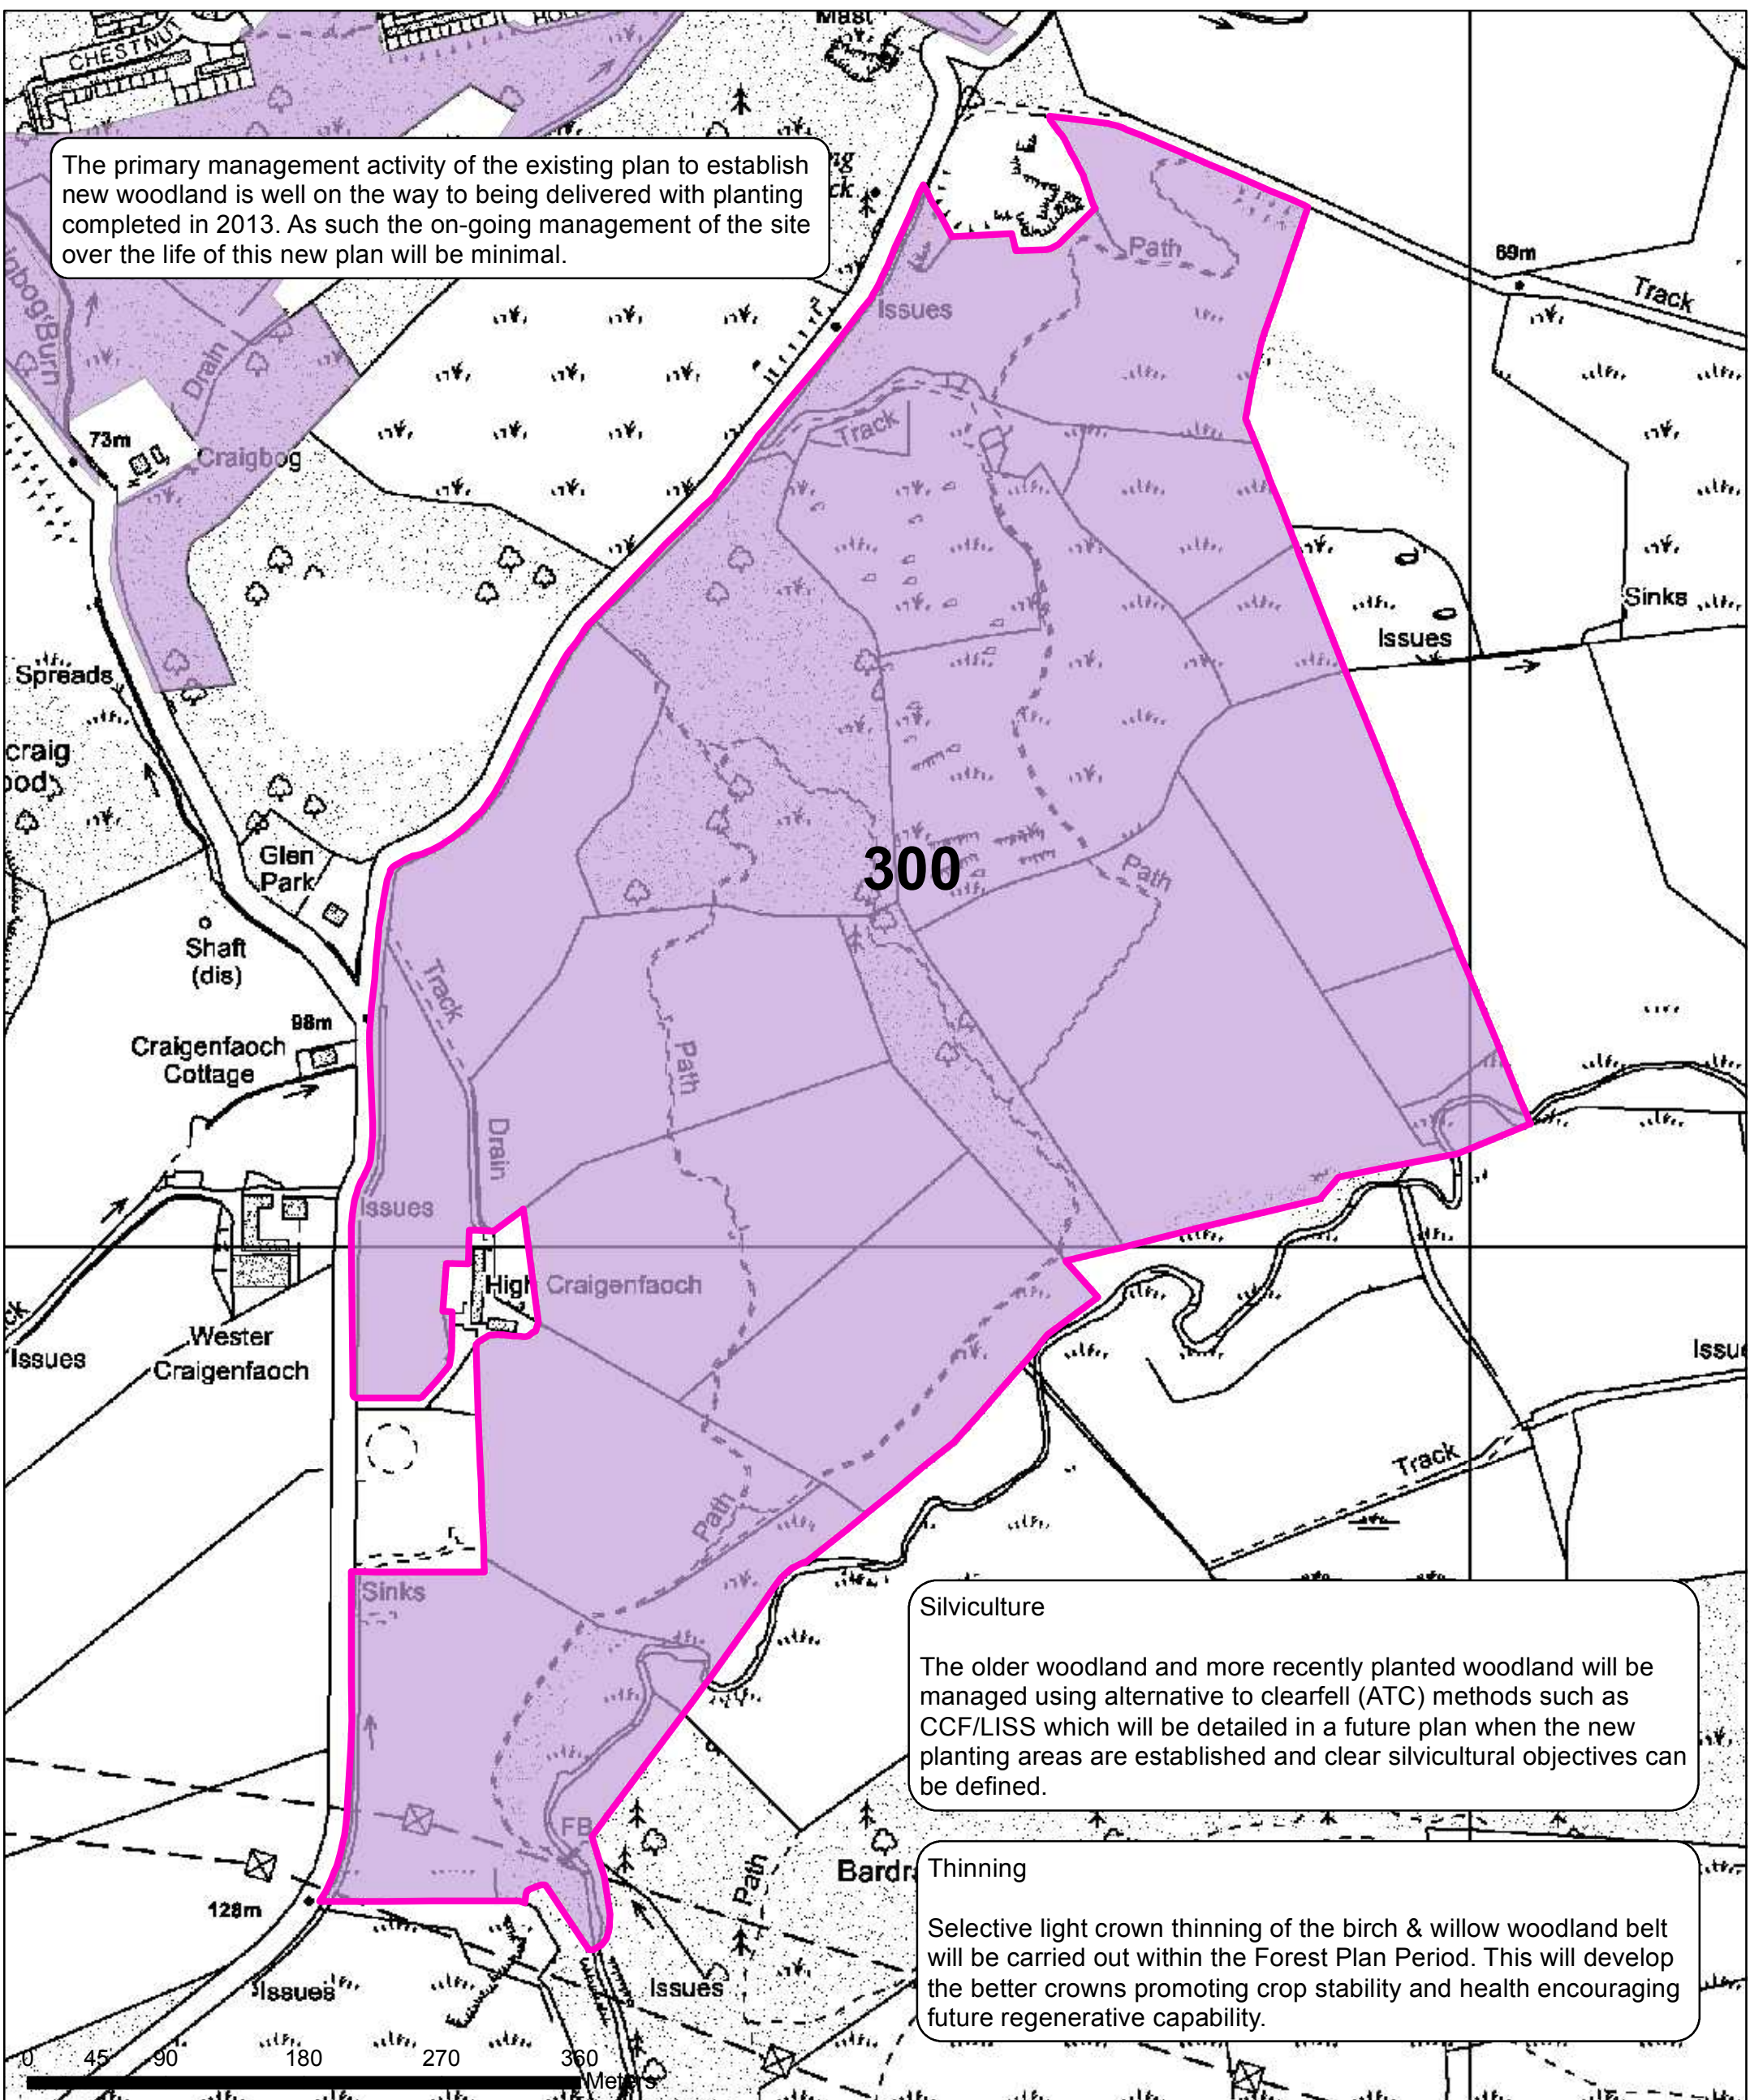

The primary management activity of the existing plan to establish new woodland is well on the way to being delivered with planting completed in 2013. As such the on-going management of the site over the life of this new plan will be minimal.

Silviculture
The older woodland and more recently planted woodland will be managed using alternative to clearfell (ATC) methods such as CCF/LISS which will be detailed in a future plan when the new planting areas are established and clear silvicultural objectives can be defined.

Thinning
Selective light crown thinning of the birch & willow woodland belt will be carried out within the Forest Plan Period. This will develop the better crowns promoting crop stability and health encouraging future regenerative capability.

Legend

- Windyhill
- Low impact silviculture

©Crown copyright and database right [2016]. All rights reserved. Ordnance Survey Licence number [100021242]

Scale: 4,000 @ A3

28 Oct 2016

**Scottish Lowlands FD
WINDYHILL**

MANAGEMENT TYPE