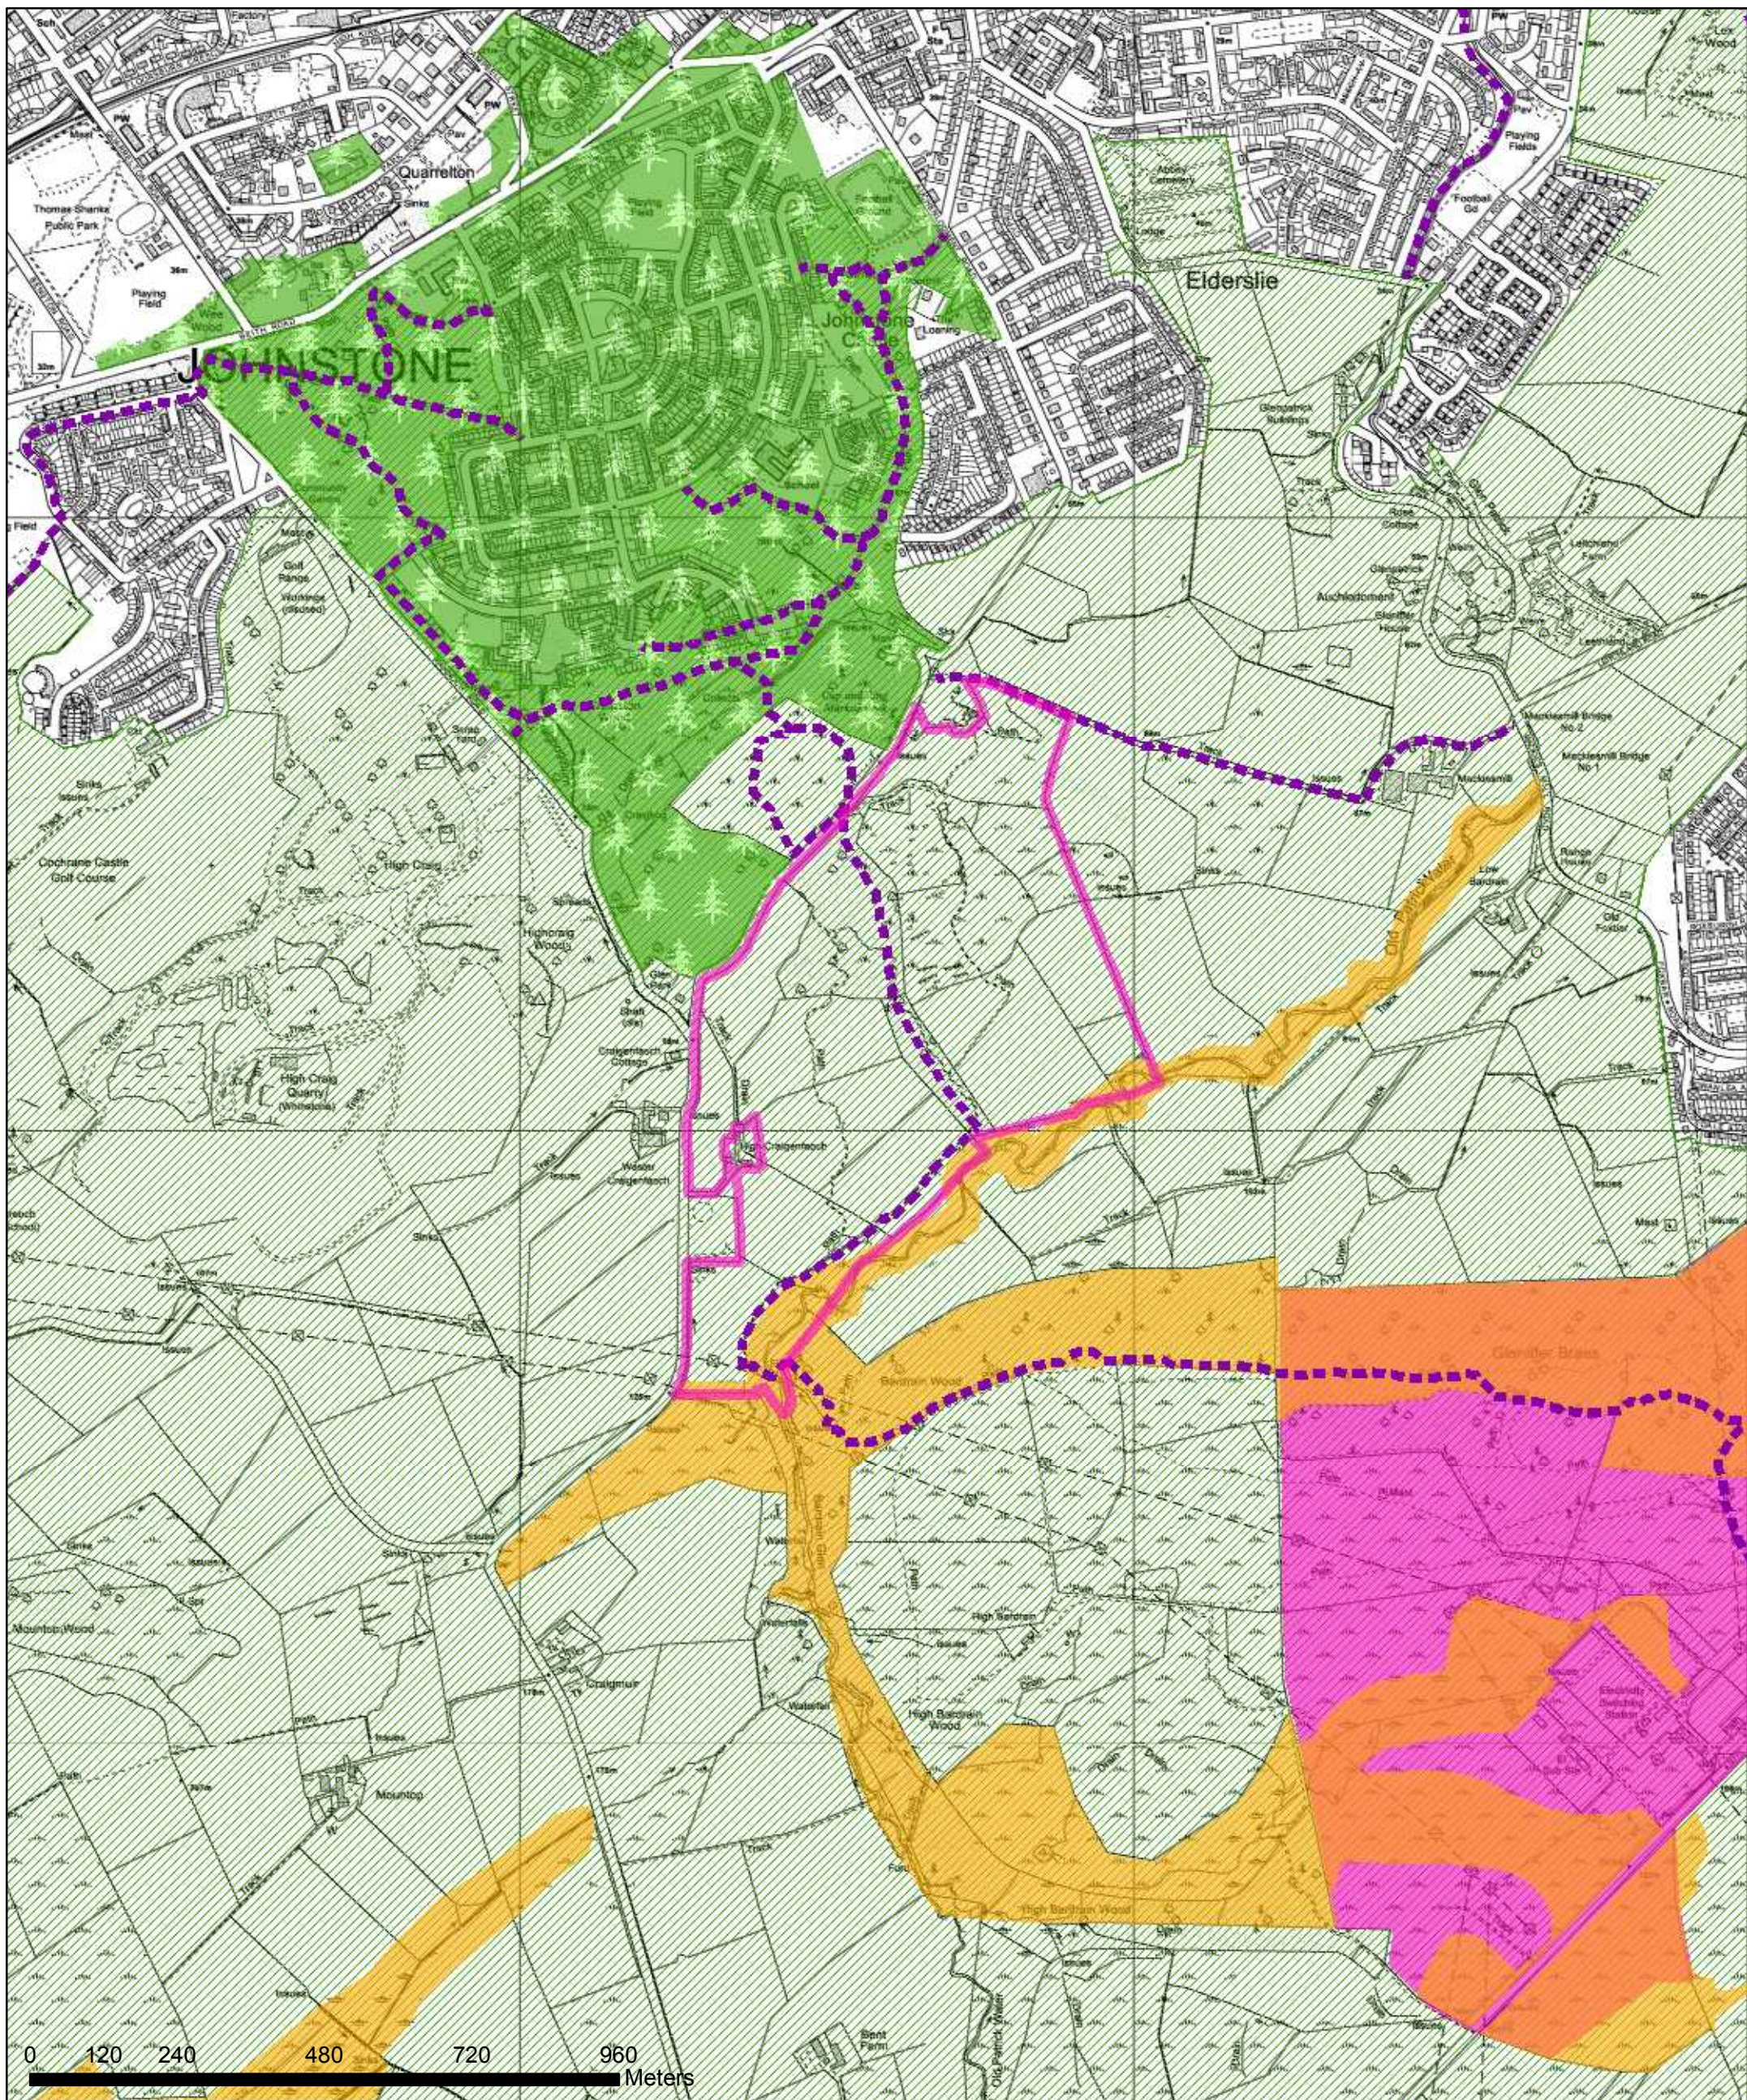

Scottish Lowlands FD

**WINDYHILL**

LOCATION

Scale: 10,000 @ A3

26 Apr 2016

**Legend**

 Windyhill

**OS Grid Ref: NS 436 611**

**Legend**

	Windyhill		TPO		CORE_PATHS
	LNCS		CNTRY_PK		
	GREENBLT				

©Crown copyright and database right [2016]. All rights reserved. Ordnance Survey Licence number [100021242]

  
 Scale: 10,000 @ A3  
 26 Apr 2016

**Forestry Commission Scotland**  
 Coimisean na Coilltearachd Alba

---

**Scottish Lowlands FD**  
**WINDYHILL**

CONTEXT

- Legend**
- Windyhill
  - Other Broadleaves
  - Beech
  - Oak

©Crown copyright and database right [2016]. All rights reserved. Ordnance Survey Licence number [100021242]