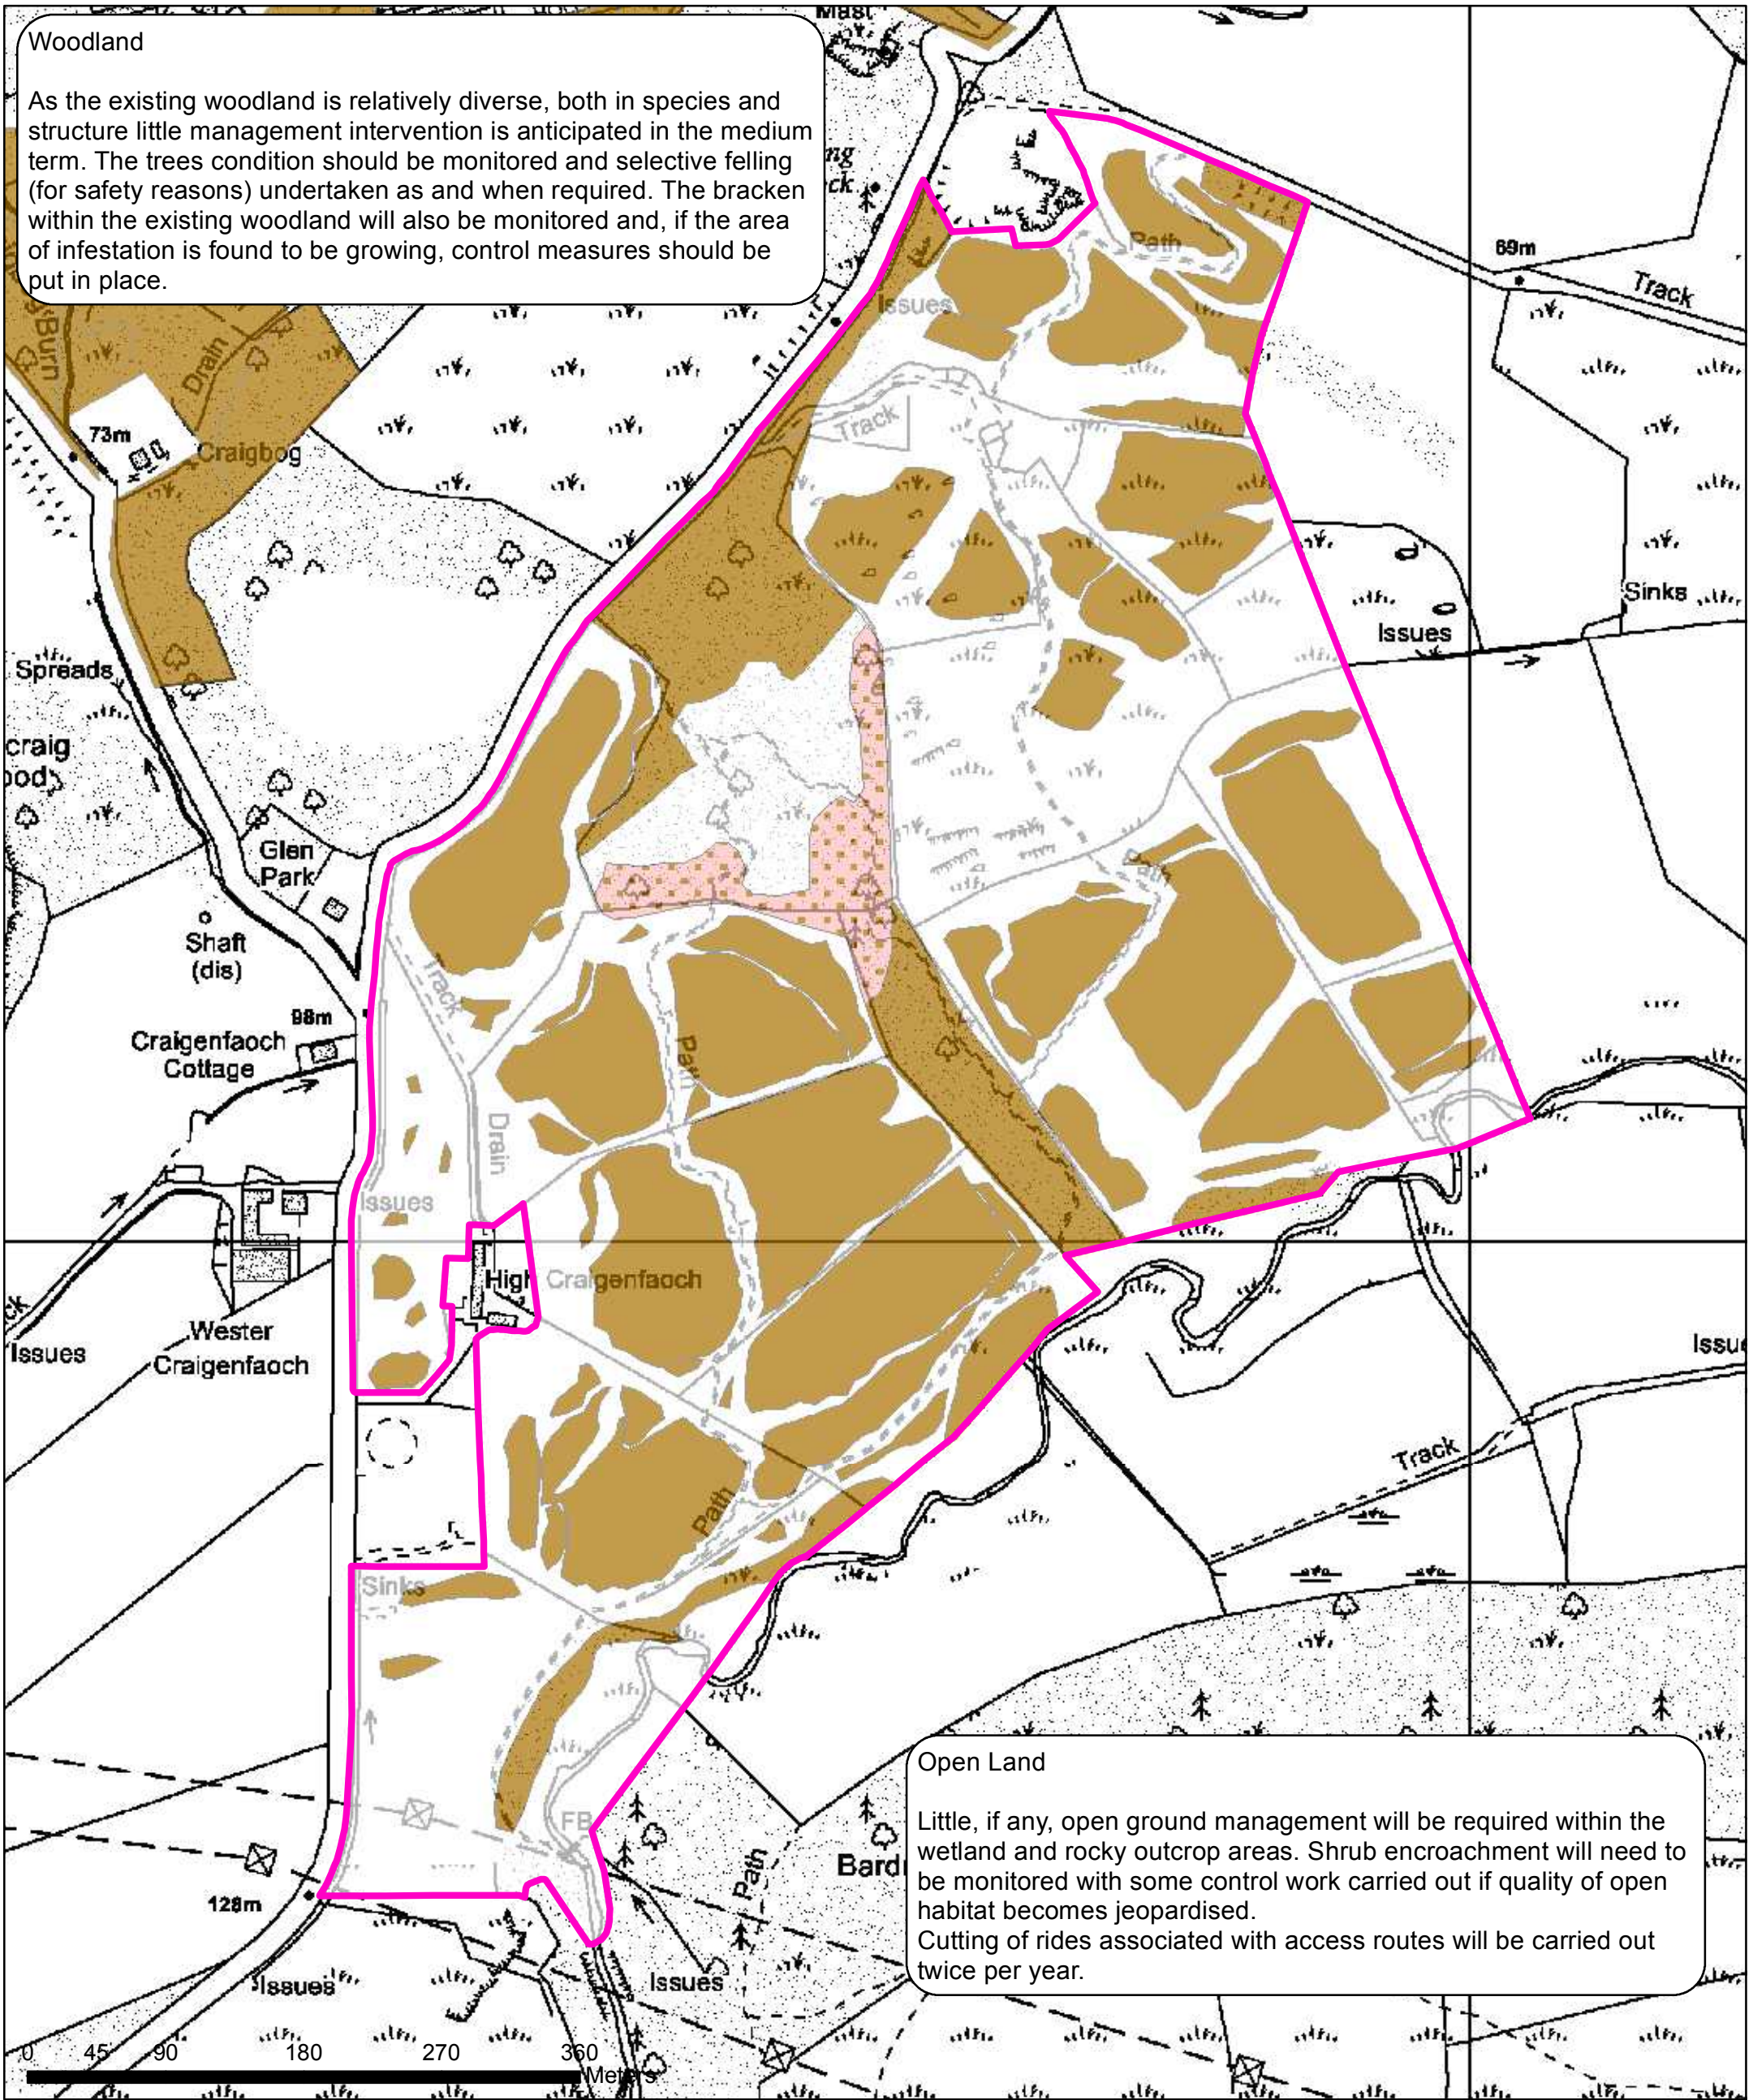

Woodland

As the existing woodland is relatively diverse, both in species and structure little management intervention is anticipated in the medium term. The trees condition should be monitored and selective felling (for safety reasons) undertaken as and when required. The bracken within the existing woodland will also be monitored and, if the area of infestation is found to be growing, control measures should be put in place.

Open Land

Little, if any, open ground management will be required within the wetland and rocky outcrop areas. Shrub encroachment will need to be monitored with some control work carried out if quality of open habitat becomes jeopardised. Cutting of rides associated with access routes will be carried out twice per year.

Legend

Windyhill

Future Species

Broadleaves

Birch/Broadleaves

Open/Other

©Crown copyright and database right [2016]. All rights reserved. Ordnance Survey Licence number [100021242]

Scale: 4,000 @ A3

28 Oct 2016

Forestry Commission Scotland
Coimisean na Coilltearachd Alba

Scottish Lowlands FD
WINDYHILL

FUTURE HABITAT & SPECIES