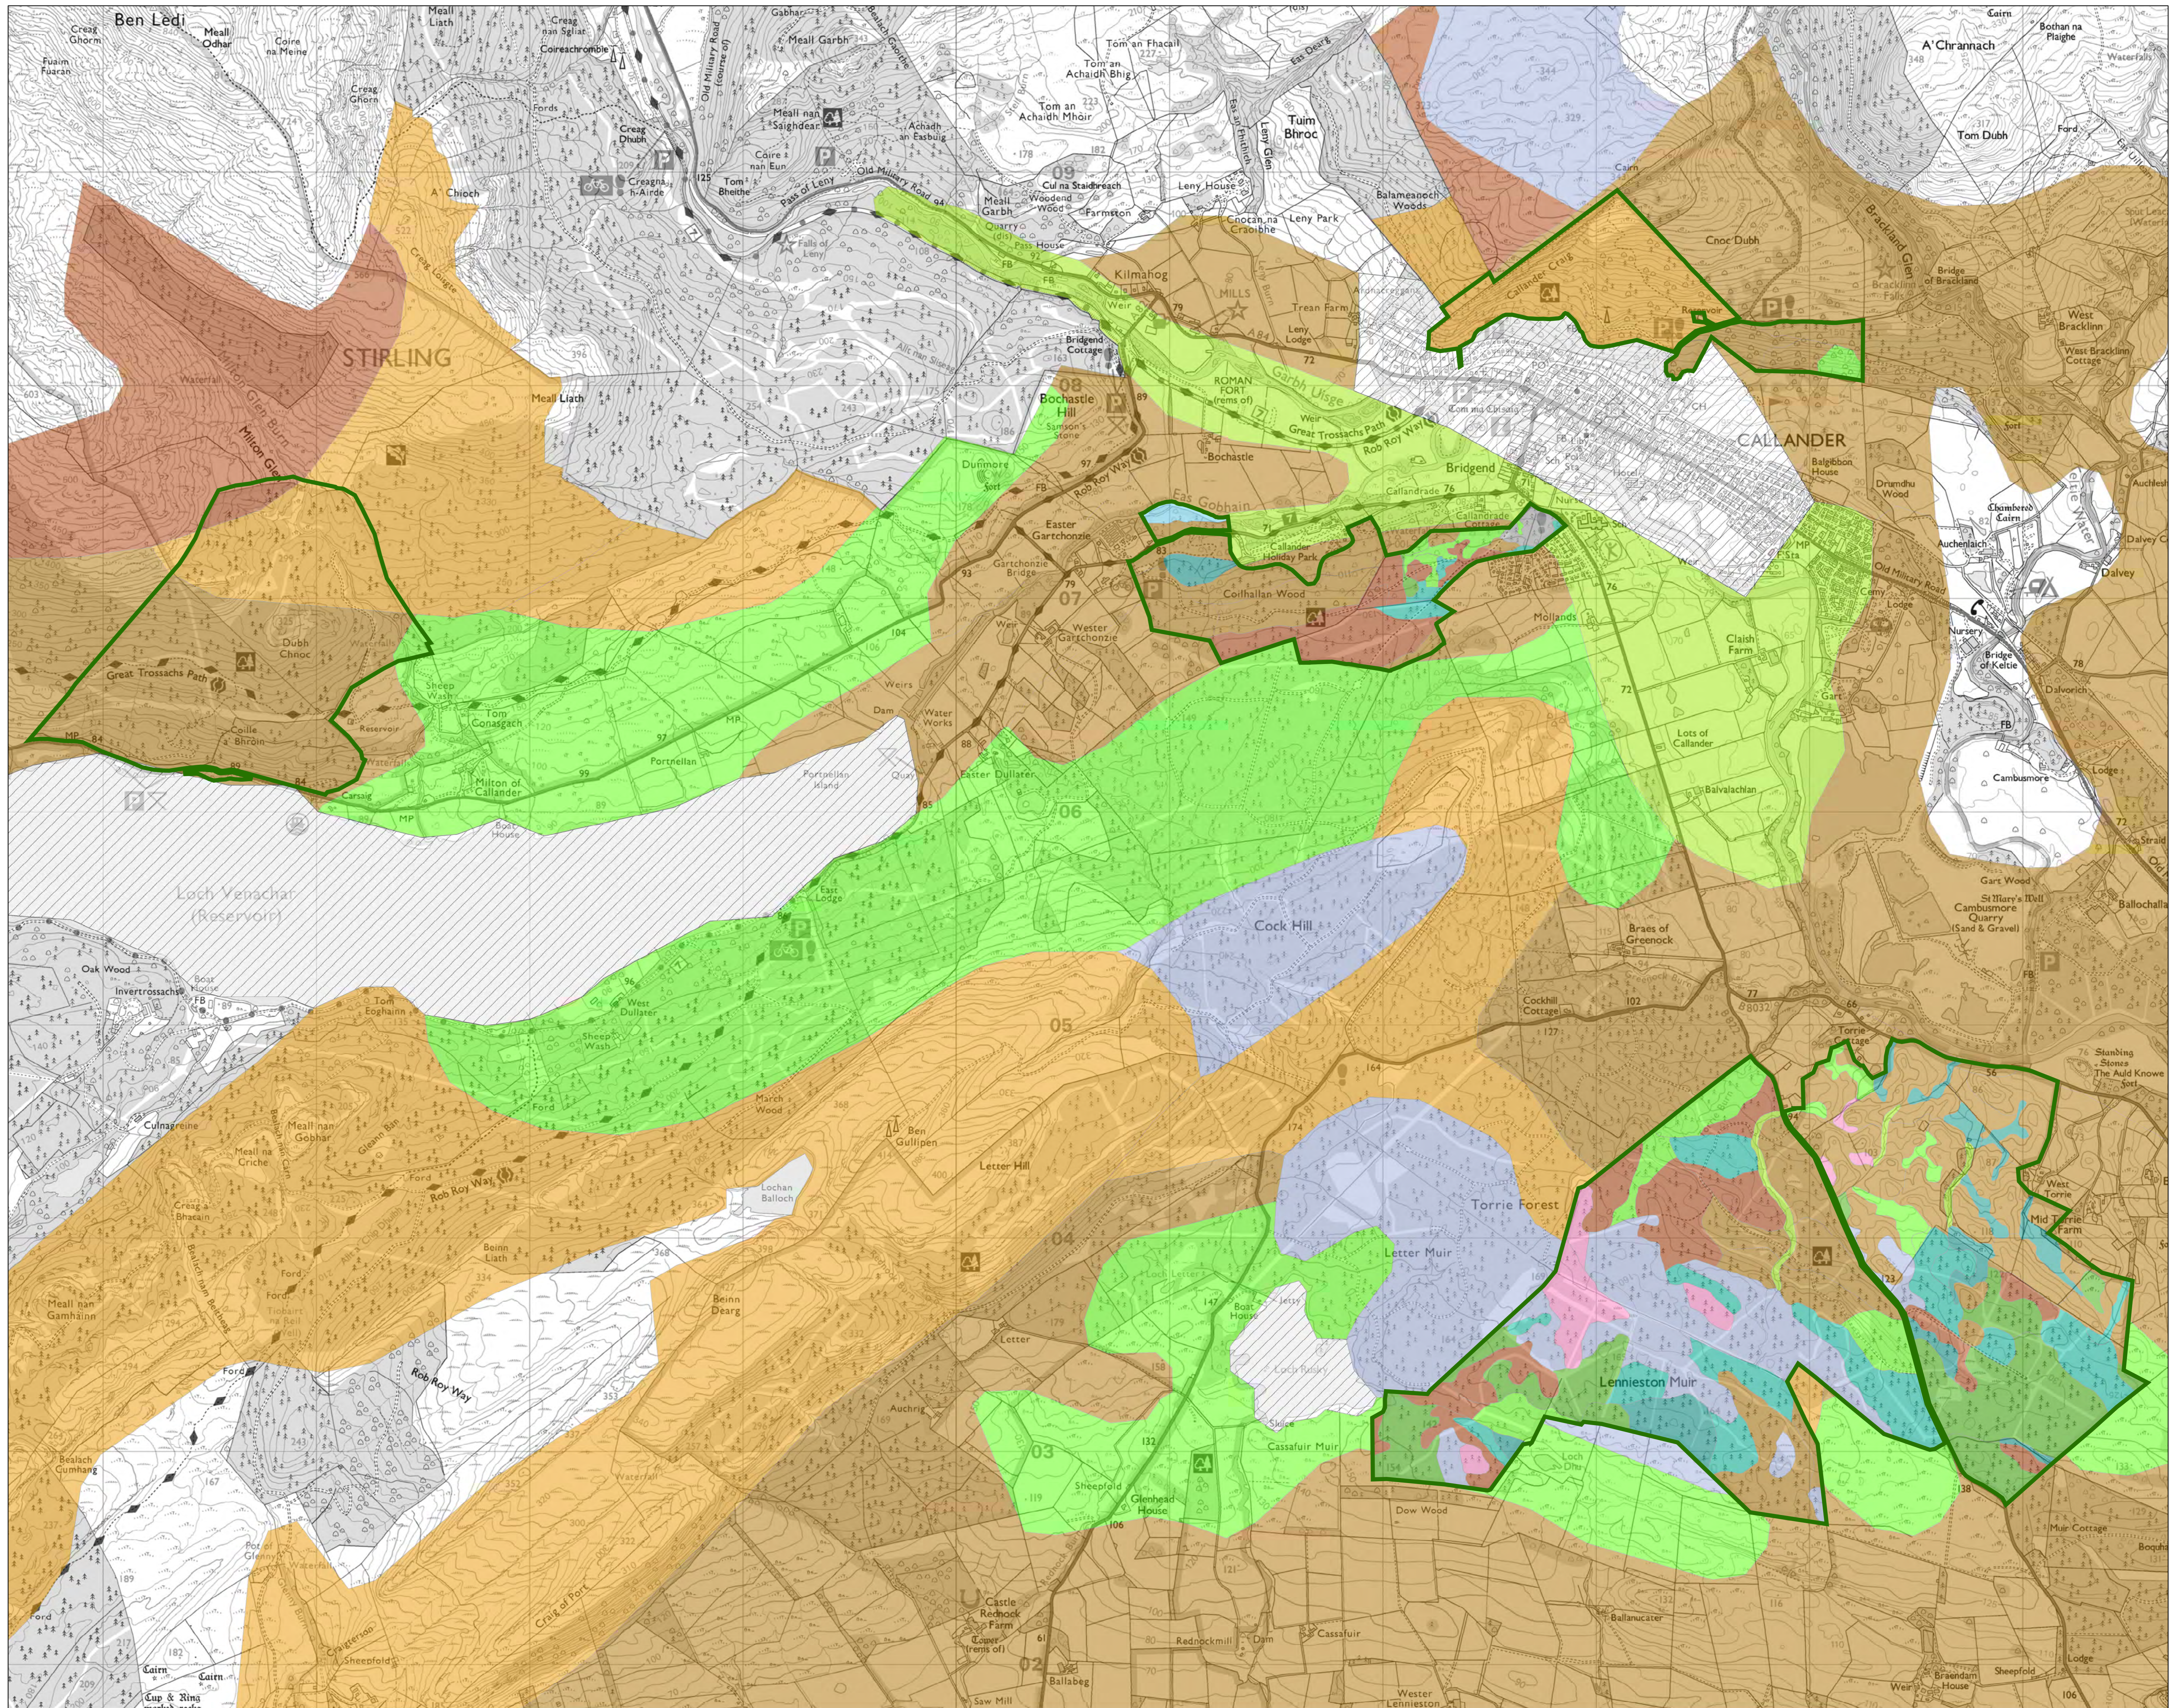

Callander Forests LMP Soils

Author: u321351

Scale @ A0: 1:11,000

Date: 23/10/2023

Legend

- LMP Area
- Brown earth
- Podzol
- Iron pan
- Ground water gley
- Peaty gley
- Surface water gley
- Juncus bog
- Molinia bog
- Sphagnum bog
- Blanket bog
- Ranker
- Valley complex
- Not Surveyed

0 0.2 0.4 0.8 1.2 1.6 Km

Reproduced by permission of Ordnance Survey on behalf of HMSO. © Crown copyright and database right [2023]. All rights reserved. Ordnance Survey Licence number [100021242]. © Getmapping Plc and Bluesky International Limited 2023.

Scotland's National
Forest Estate is
responsibly
managed to the
UK Woodland
Assurance Standard.