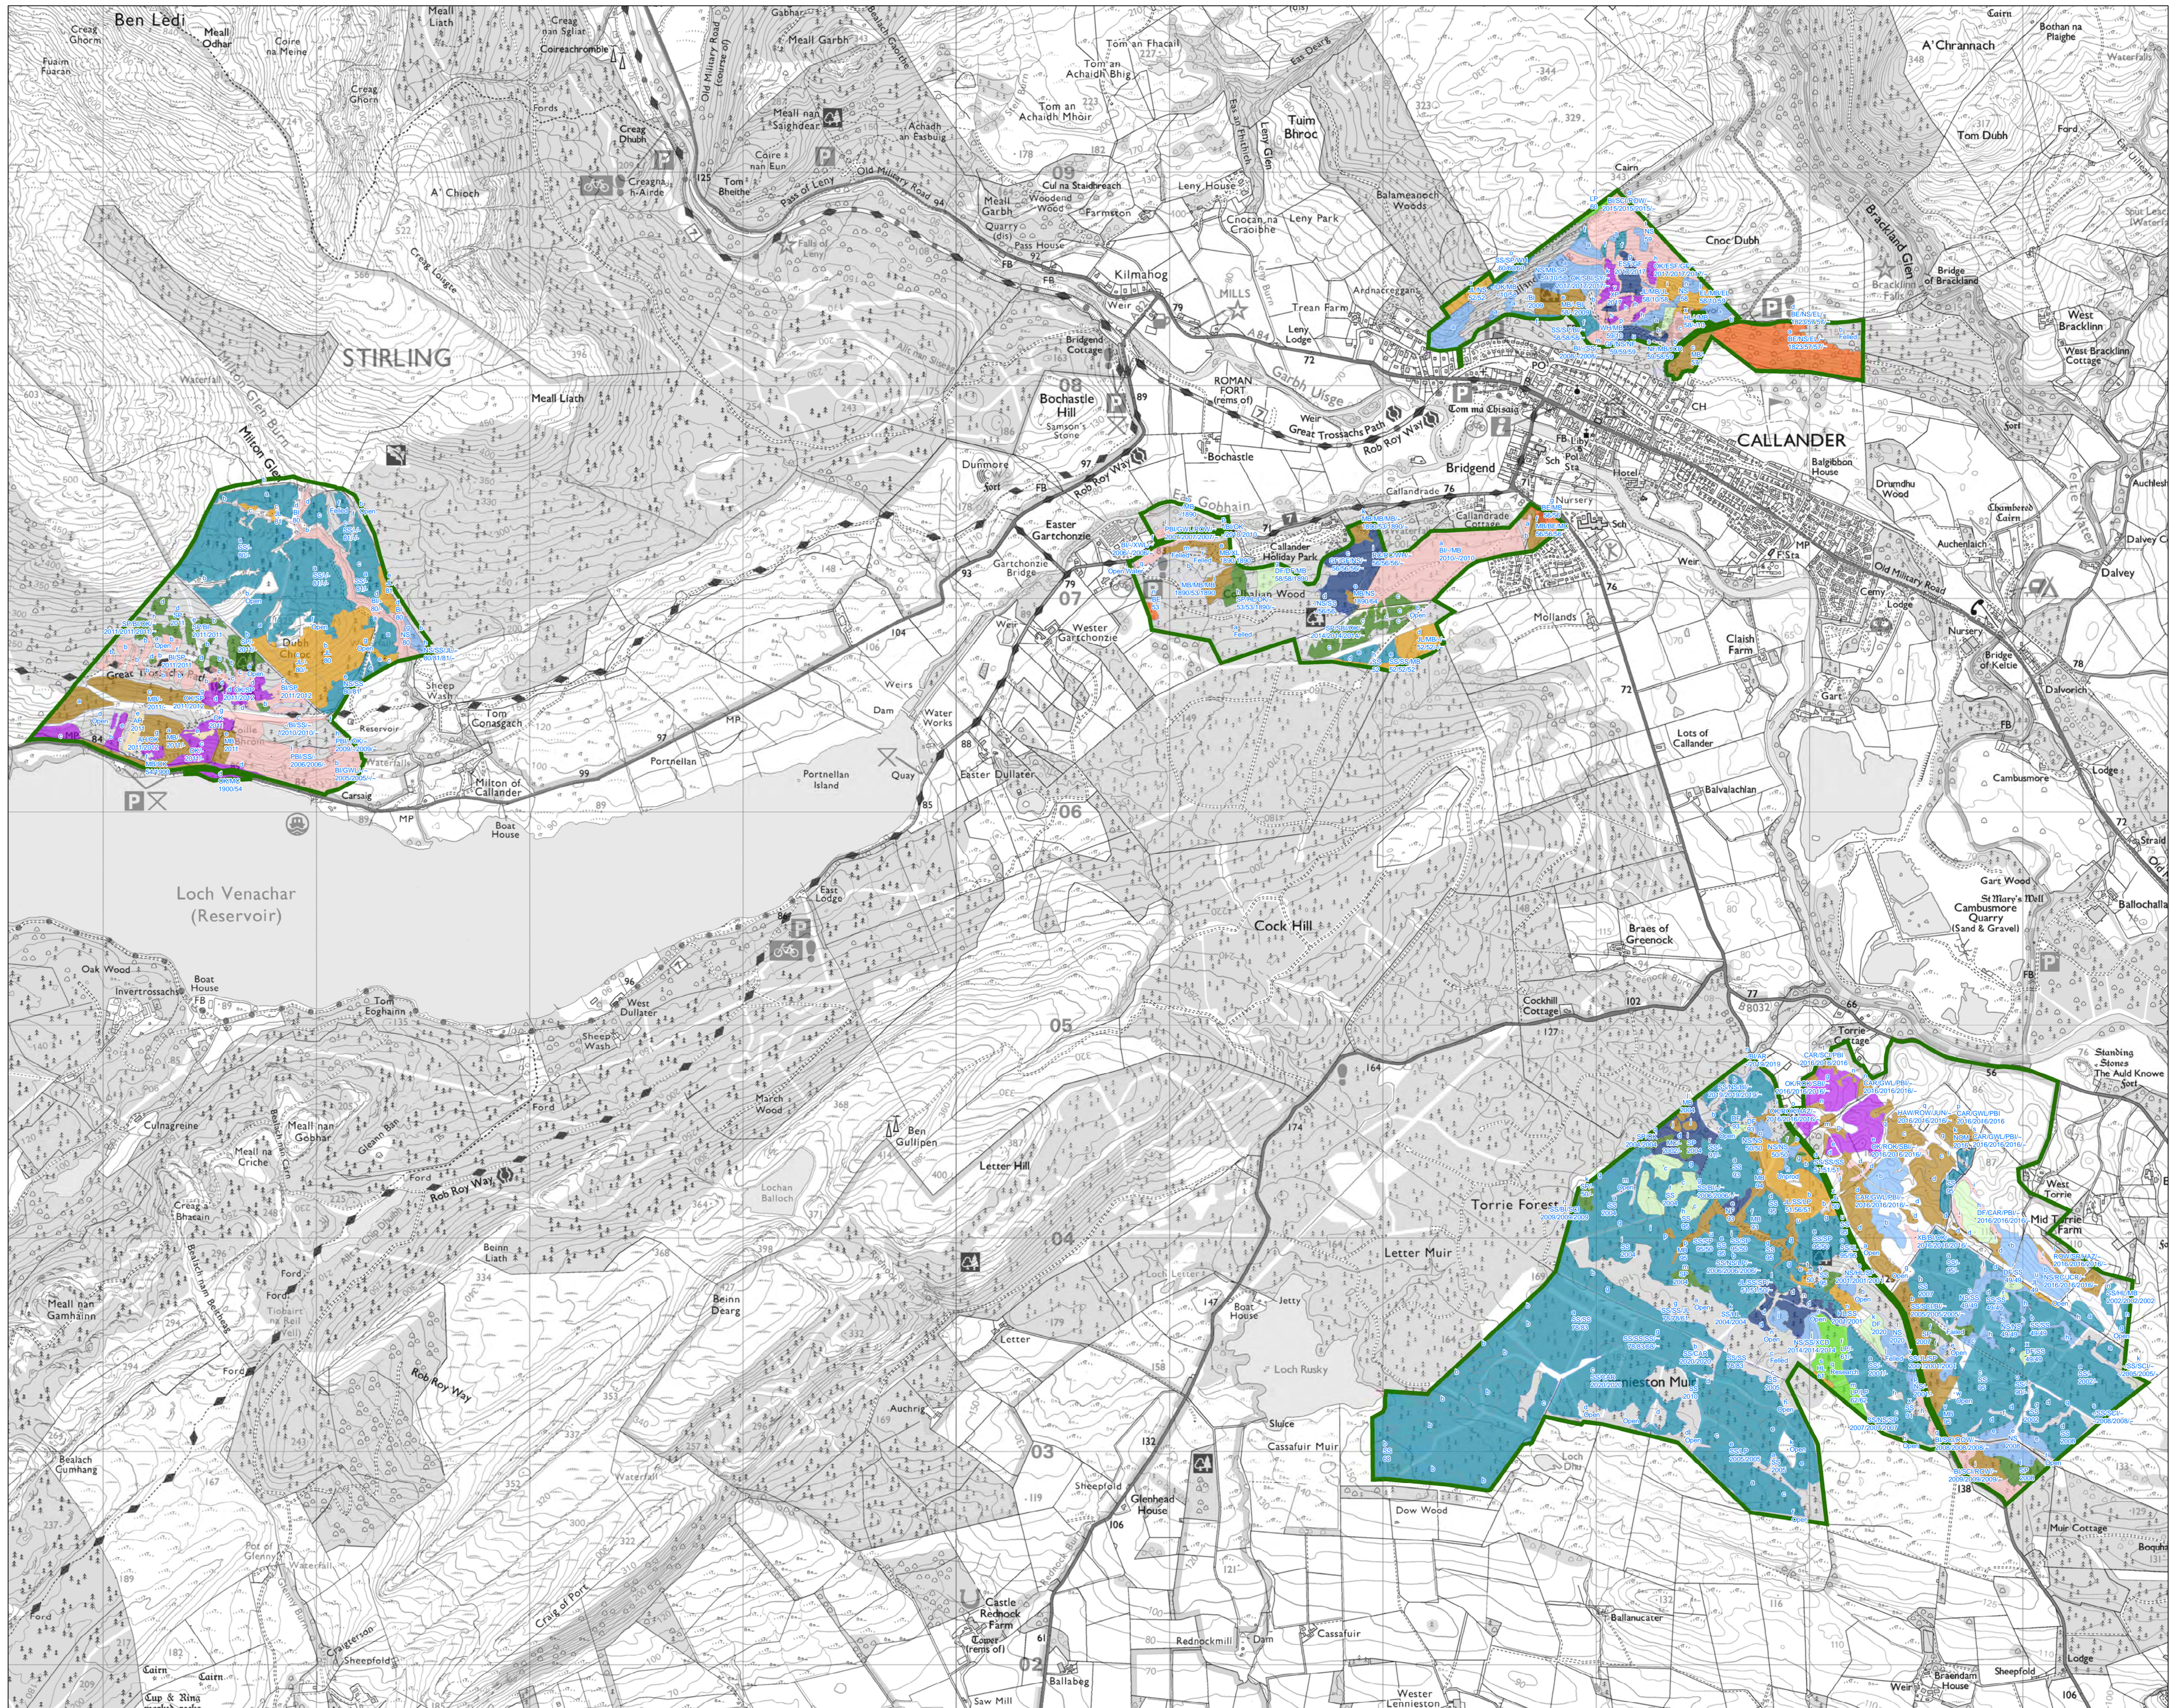

Callander Forests LMP Current Species

Author: Stewart Towers

Scale @ A0: 1:11,000

Date: 06/02/2024

Legend

- LMP Area
- Sitka Spruce
- Norway Spruce
- Scots Pine
- Lodgepole Pine
- Larch
- Douglas Fir
- Other/Mixed Conifers
- Birch
- Other/Mixed Broadleaves
- Native Mixed/Other Broadleaves
- Oak
- Beech
- Ash
- No Species

Reproduced by permission of Ordnance Survey on behalf of HMSO. © Crown copyright and database right [2024]. All rights reserved. Ordnance Survey Licence number [100021242]. © Getmapping Plc and Bluesky International Limited 2024.

Scotland's National
Forest Estate is
responsibly
managed to the
UK Woodland
Assurance Standard.