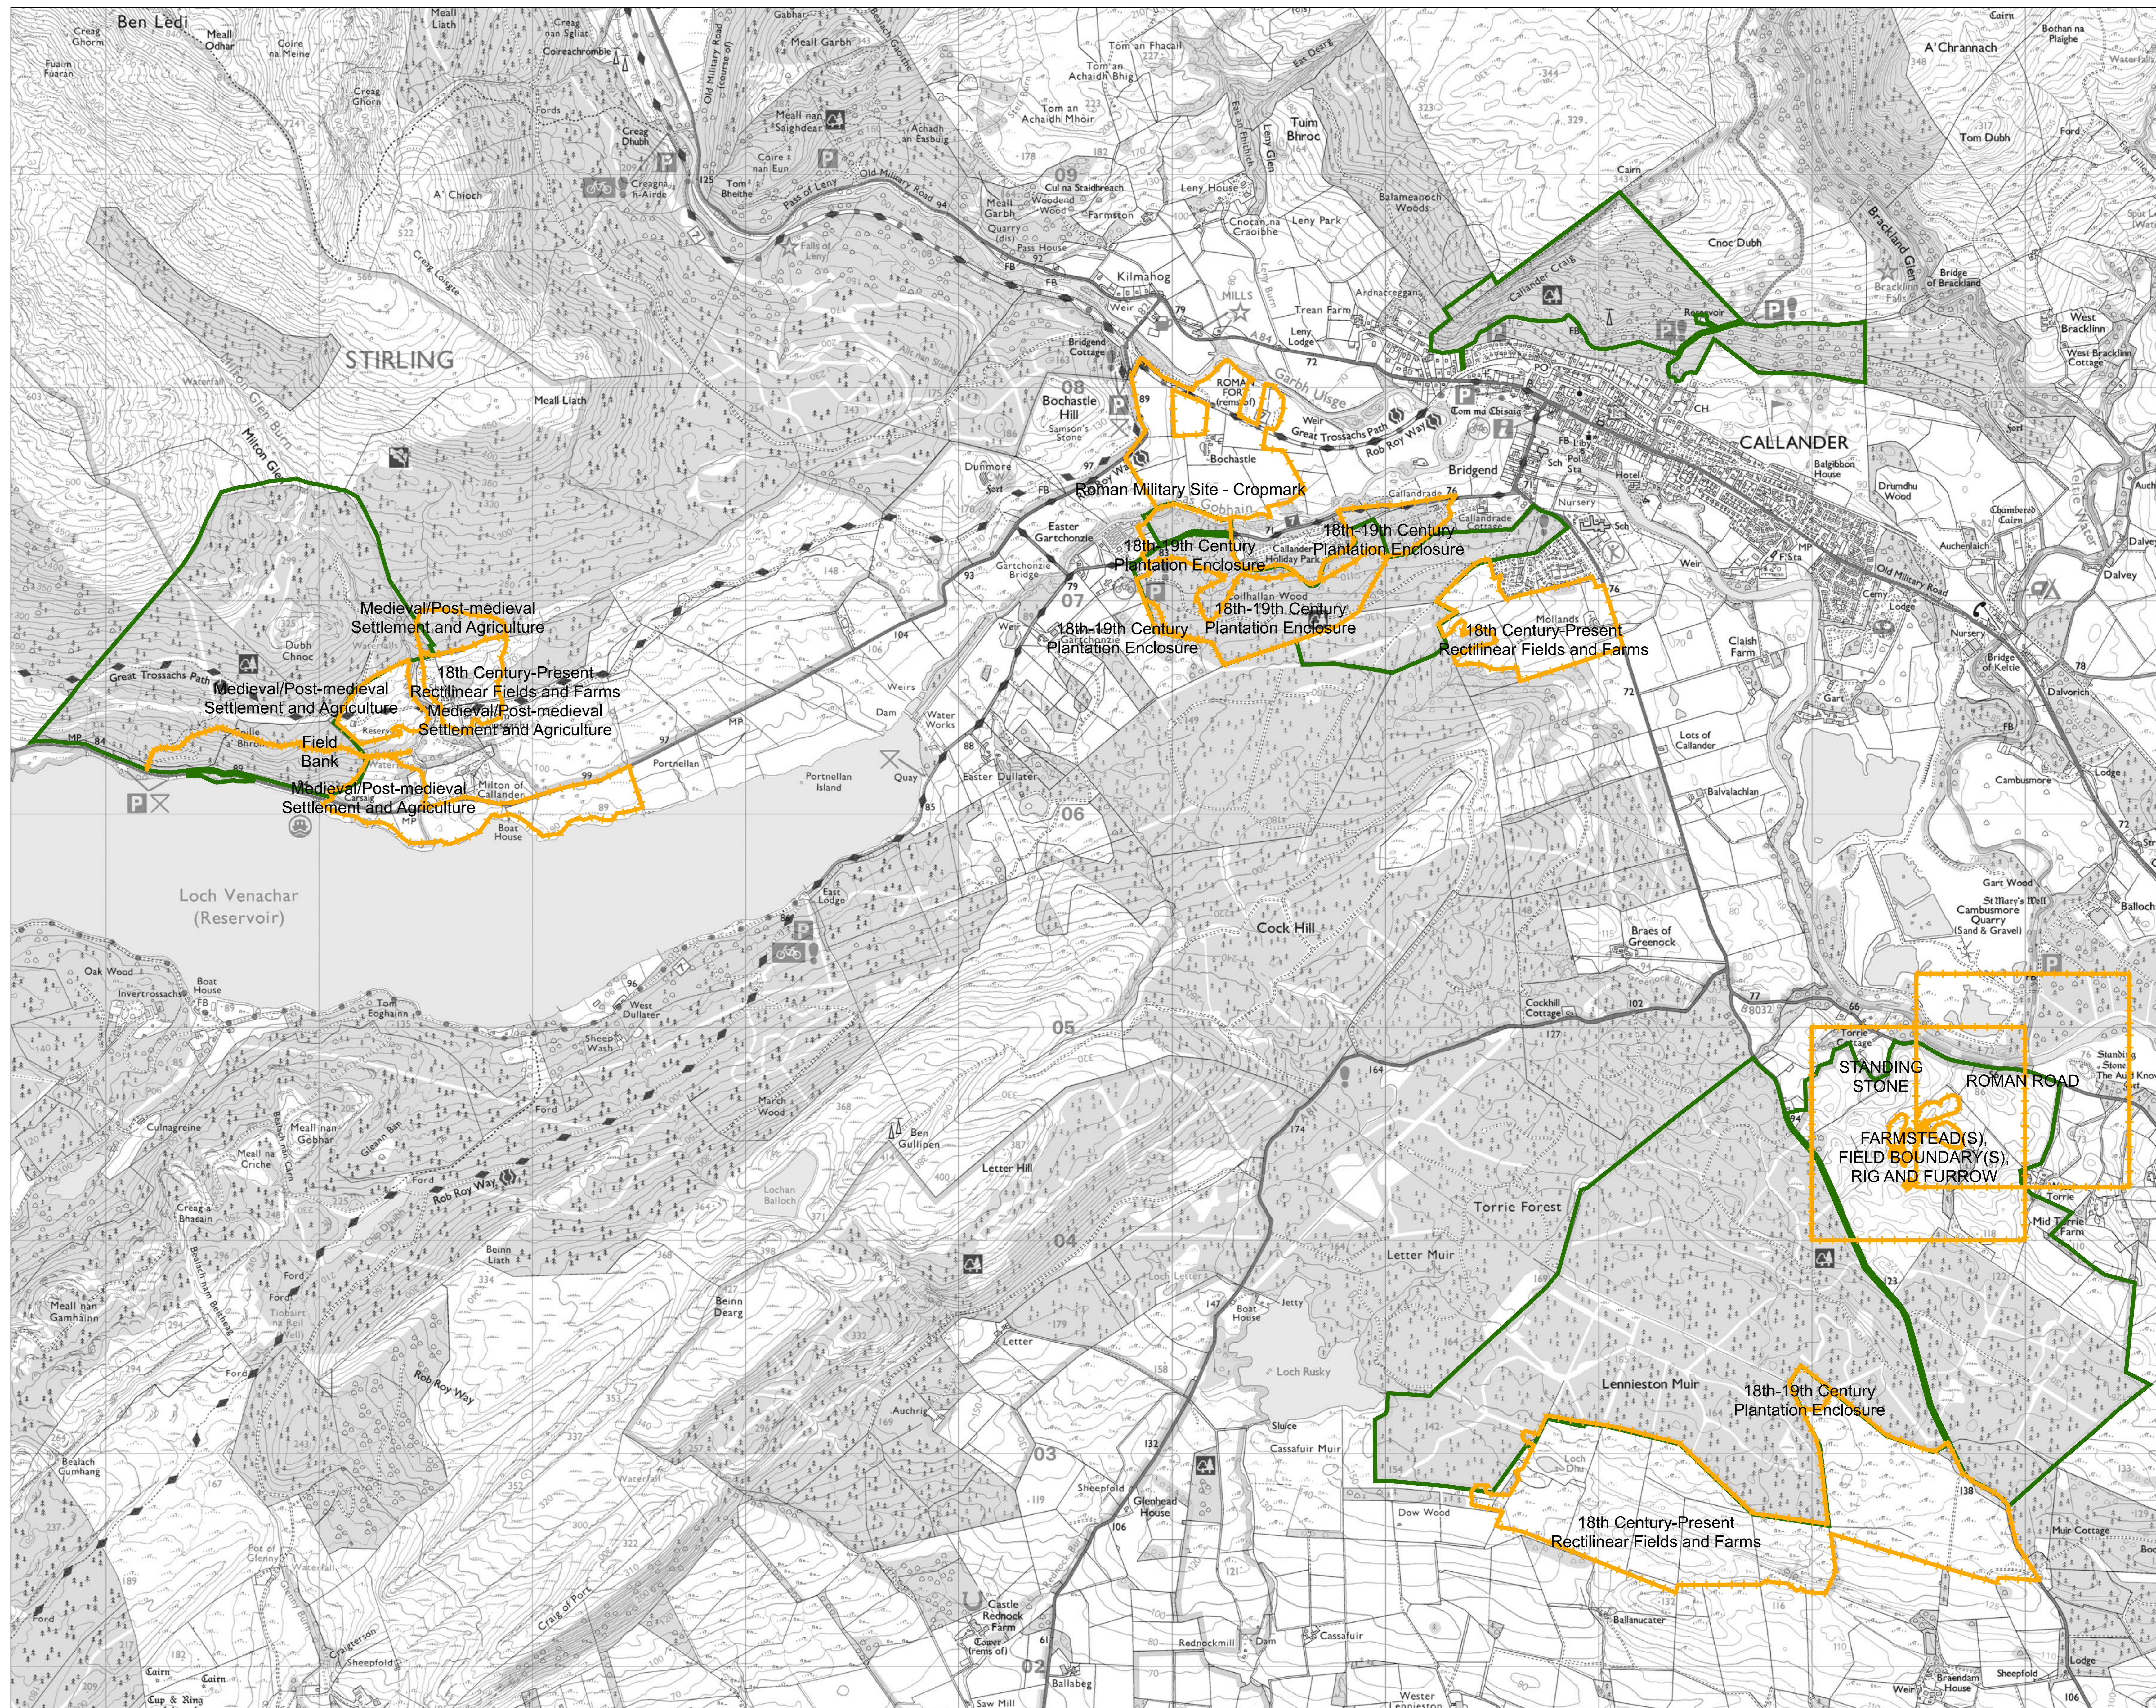

### Legend

-  LMP Area
-  Heritage

Reproduced by permission of Ordnance Survey on behalf of HMSO. © Crown copyright and database right [2024]. All rights reserved. Ordnance Survey Licence number [100021242]. © Getmapping Plc and Bluesky International Limited 2024.