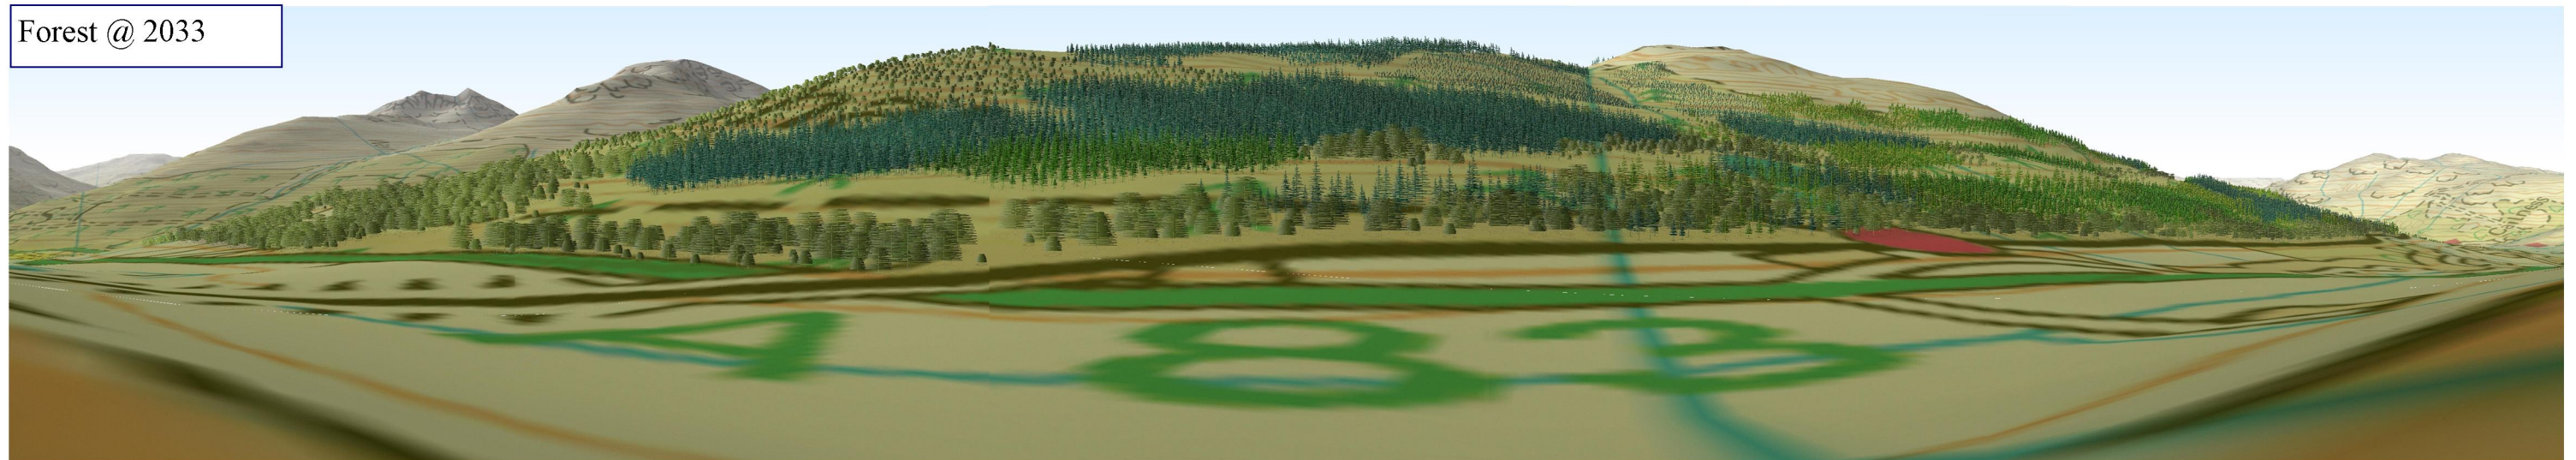

Restocking

D10

Forest @ 2033

Cowal & Trossachs Forest District
Cruach Tarbeirt Forest Design Plan

Visualisation of Forest Management Proposals

Viewpoint 5: NN 310 041
South of Tarbert
(Three Lochs Way)