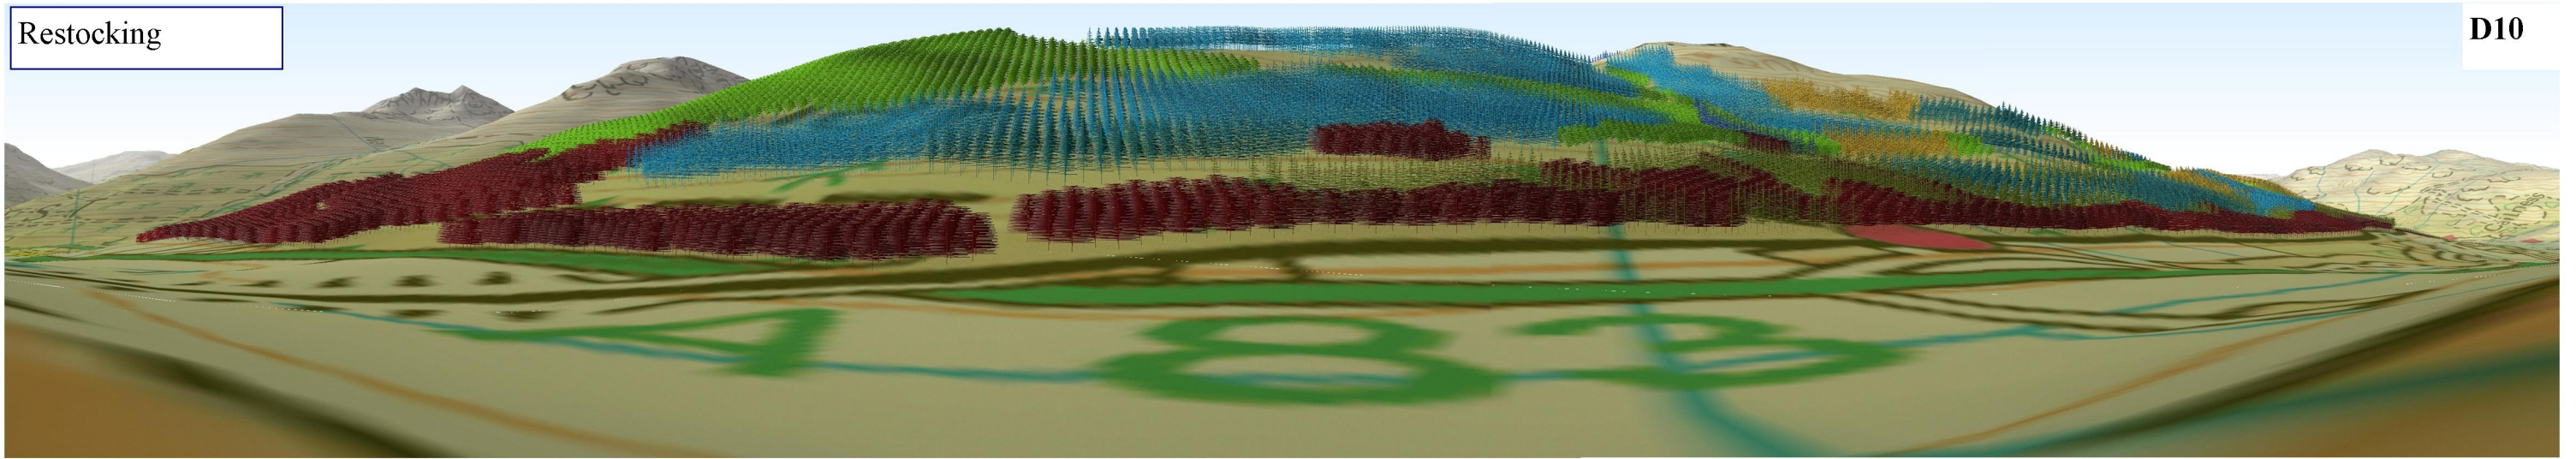

Restocking

D10

Forest @ 2033

Cowal & Trossachs Forest District
Cruach Tarbeirt Forest Design Plan

Visualisation of Forest Management Proposals

Viewpoint 5: NN 310 041
South of Tarbert
(Three Lochs Way)