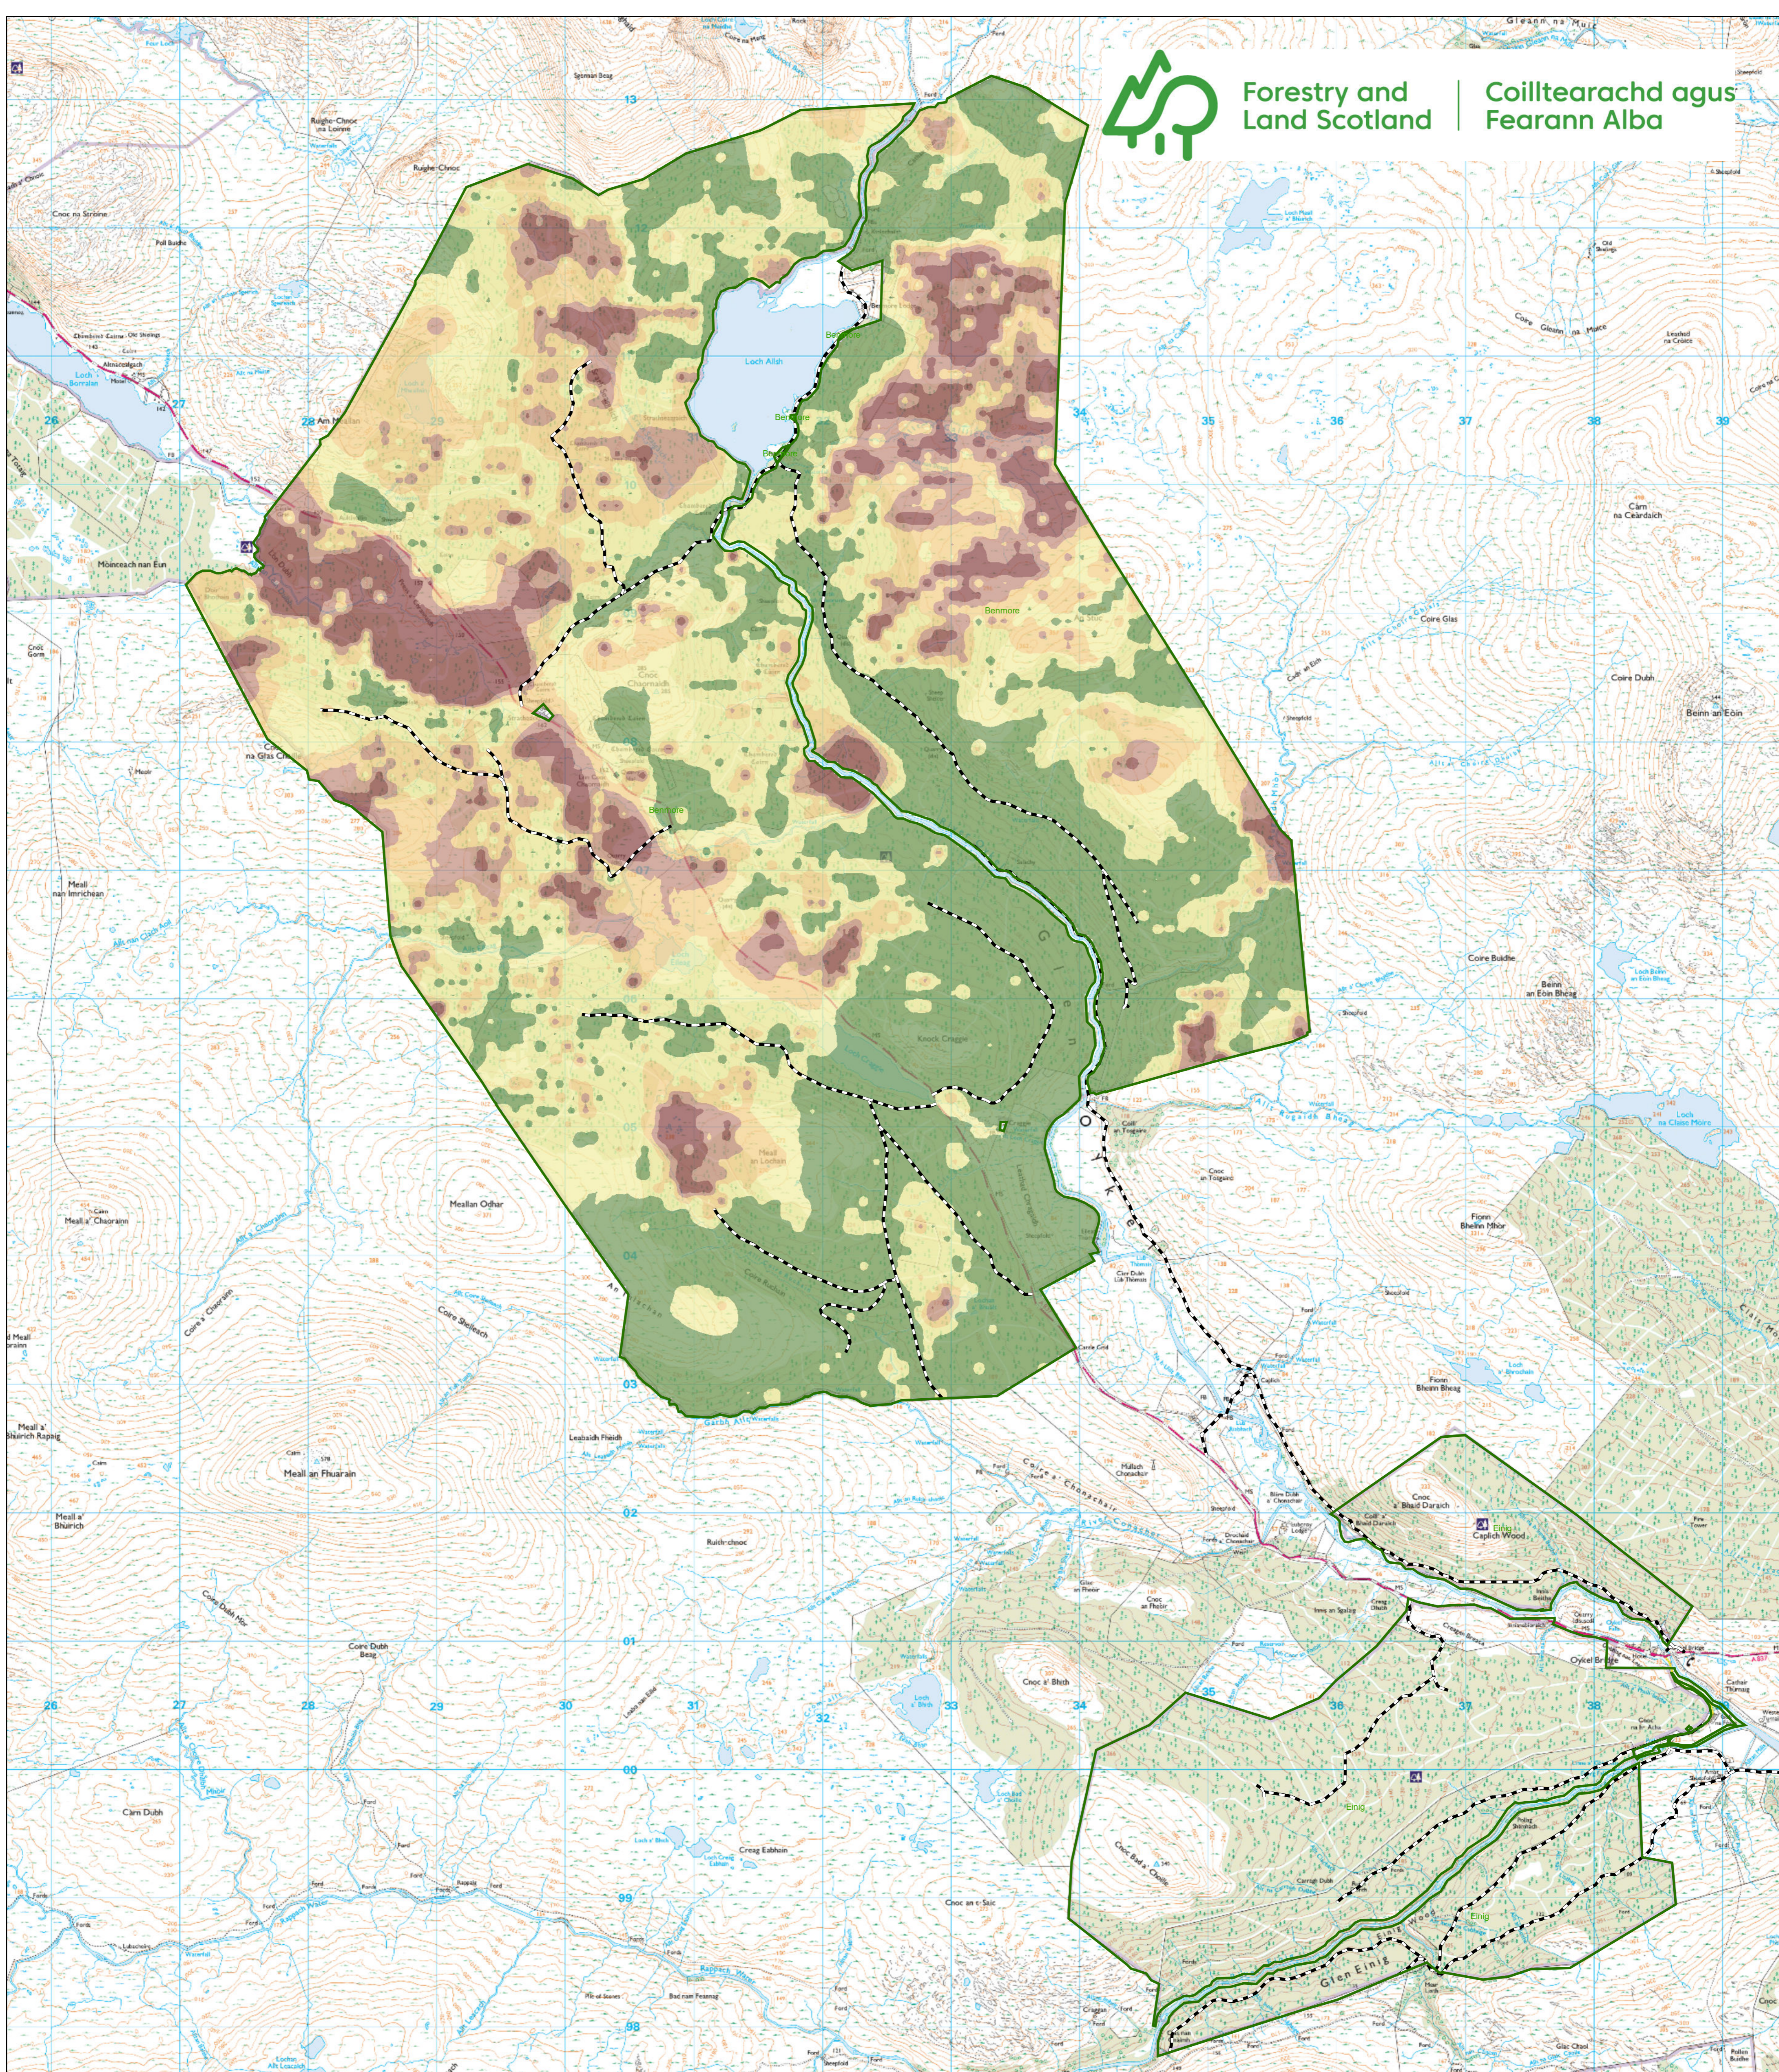

Forestry and Land Scotland

Coilltearachd agus Fearann Alba

Map 5b: Peat Depths 030/516/425 West Sutherland

Legend

- Blocks
- Forest Roads

Peat Depth (m)

- 0 - 0.5
- 0.51 - 1
- 1.1 - 1.5
- 1.6 - 2
- >2

Scale : 1:24,000

Date: 2020

Author: Miguel Pita

Reproduced by permission of Ordnance Survey on behalf of HMSO. © Crown copyright and database right [2020]. All rights reserved. Ordnance Survey Licence number [100021242]. © Getmapping Plc and Bluesky International Limited 2020.