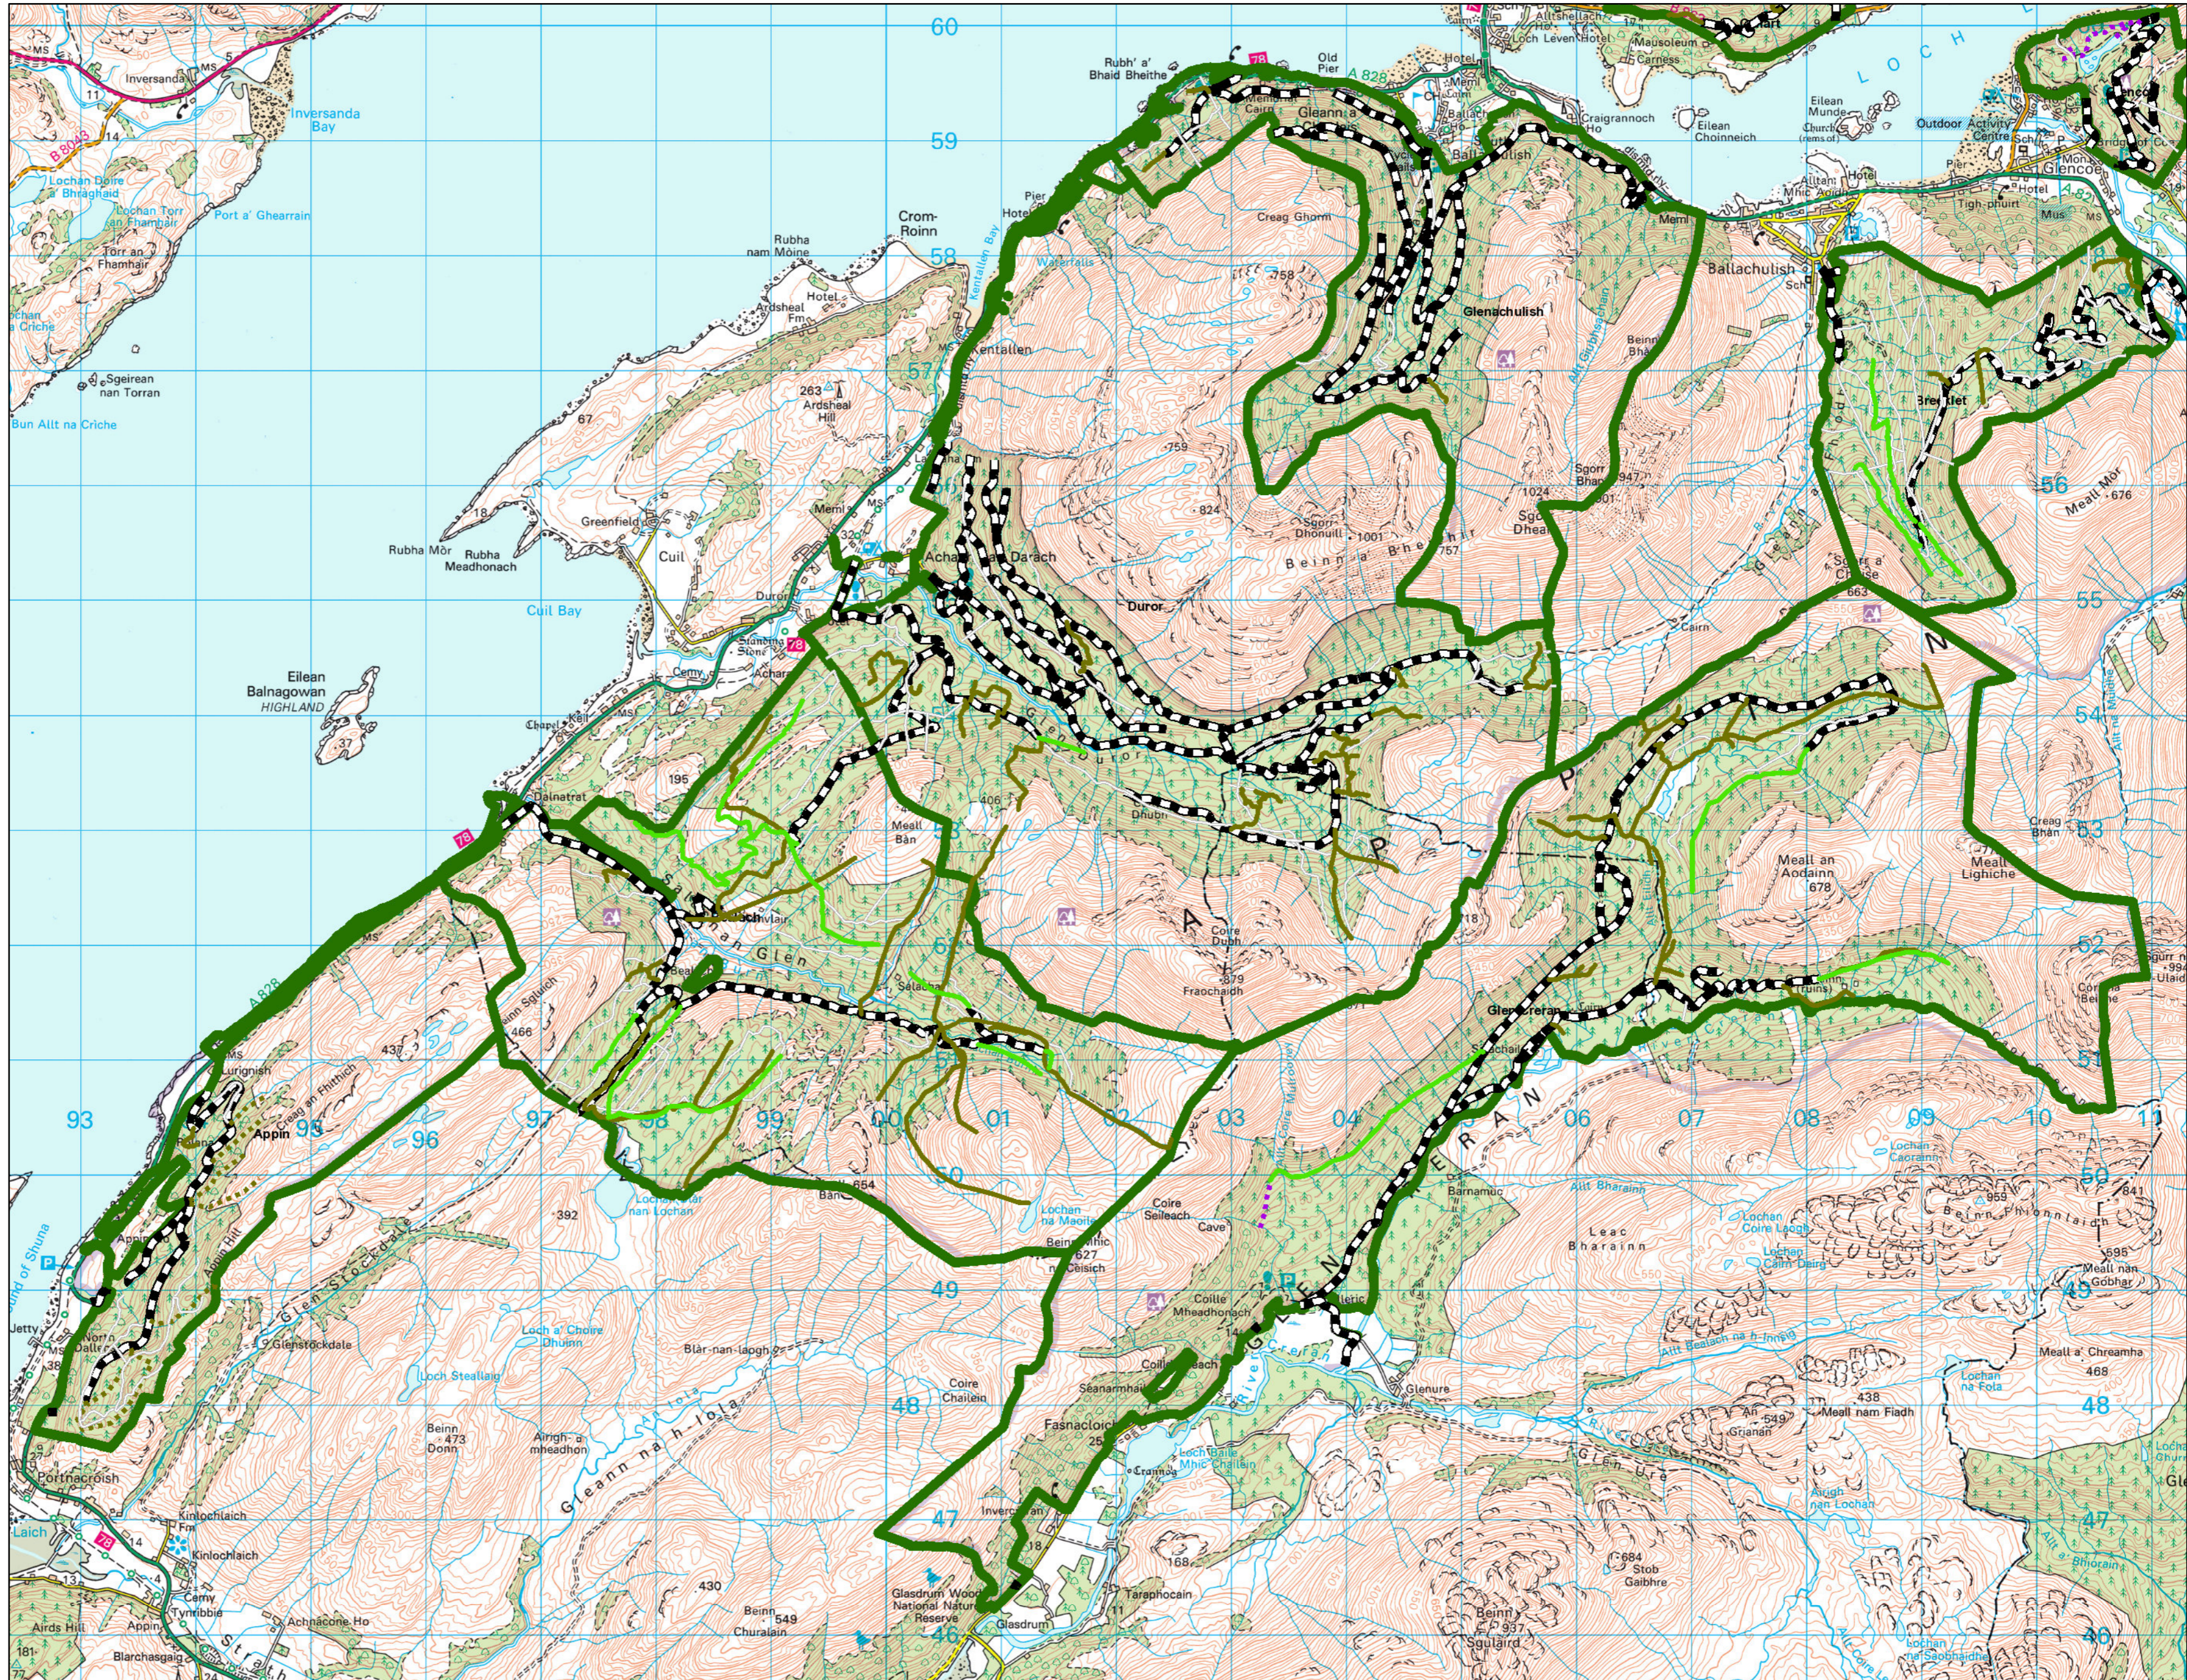

N. Argyll roads and ATV tracks

Author: Mandie Currie

Scale @ A2: 1:40,000

Date: 11/10/2022

Legend

Planned Roads

Planned Roads

ATV/forwarder tracks

ATV
Forwarder

Rides

Rides

Planned ATV/Forwarder Tracks

ATV
Forwarder

Forest Roads

Forest Roads

Blocks

Blocks

Reproduced by permission of Ordnance Survey on behalf of HMSO. © Crown copyright and database right 2022. All rights reserved. Ordnance Survey Licence number 100024925. © Getmapping Plc and Bluesky International Limited 2022.