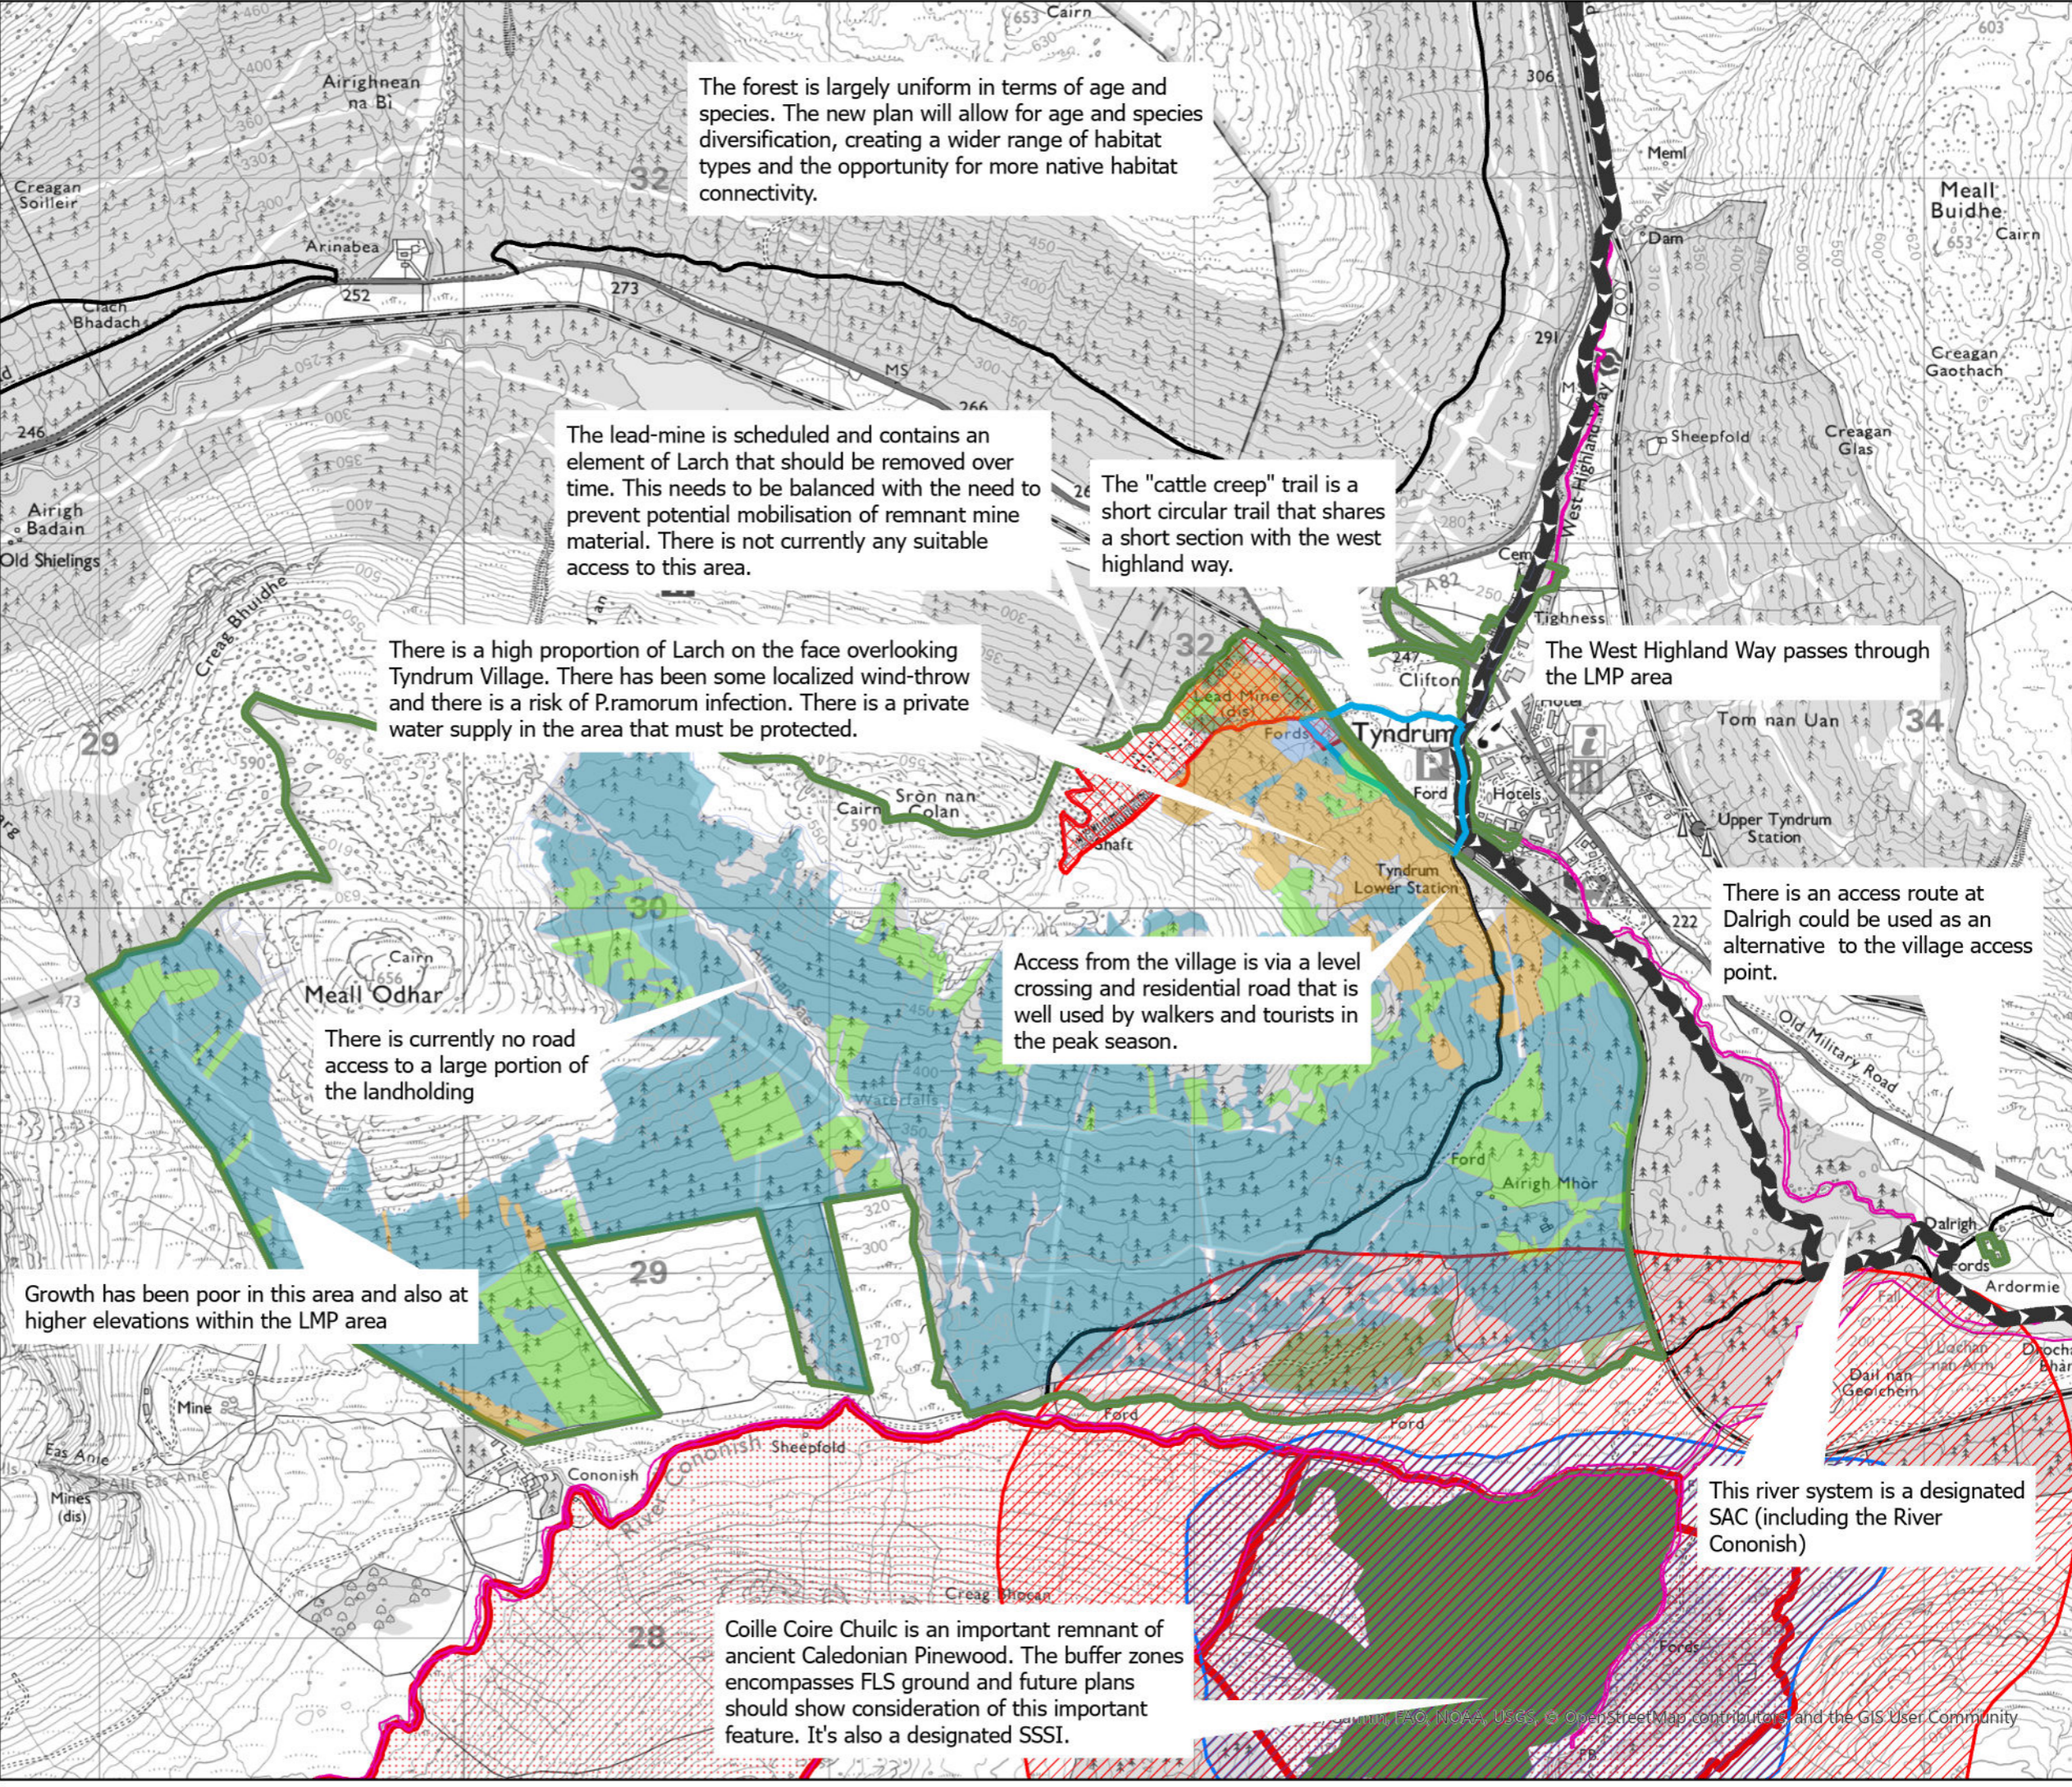

M7: Key Features

Author: FLS Planning
Scale @ A3: 1:17,000
Date: 11/18/24

Legend

-  West Highland Way
-  Plan Area
-  Forest Roads
-  Scheduled Monuments
-  Special Areas of Conservation

Caledonian Pinewood Inventory

-  Caledonian Pinewood
-  Cal Pinewood Regeneration Zone
-  Cal Pinewood Buffer Zone
-  Sites of Special Scientific Interest

Walking Trail

-  Moderate

Species

-  Larch
-  Lodgepole Pine
-  Norway Spruce
-  Scots Pine
-  Sitka Spruce
-  Open

Reproduced by permission of Ordnance Survey on behalf of HMSO.
© Crown copyright and database right [2025]. All rights reserved.
Ordnance Survey Licence number [100024925].
© Getmapping Plc and Bluesky International Limited 2025.

Declaration by FLS as an Operator.
All timber arising from the FLS National Forests and Land represents a negligible risk under EUTR (No 995/210).

© Ordnance Survey, FAO, NOAA, USGS, © OpenStreetMap contributors and the GIS User Community