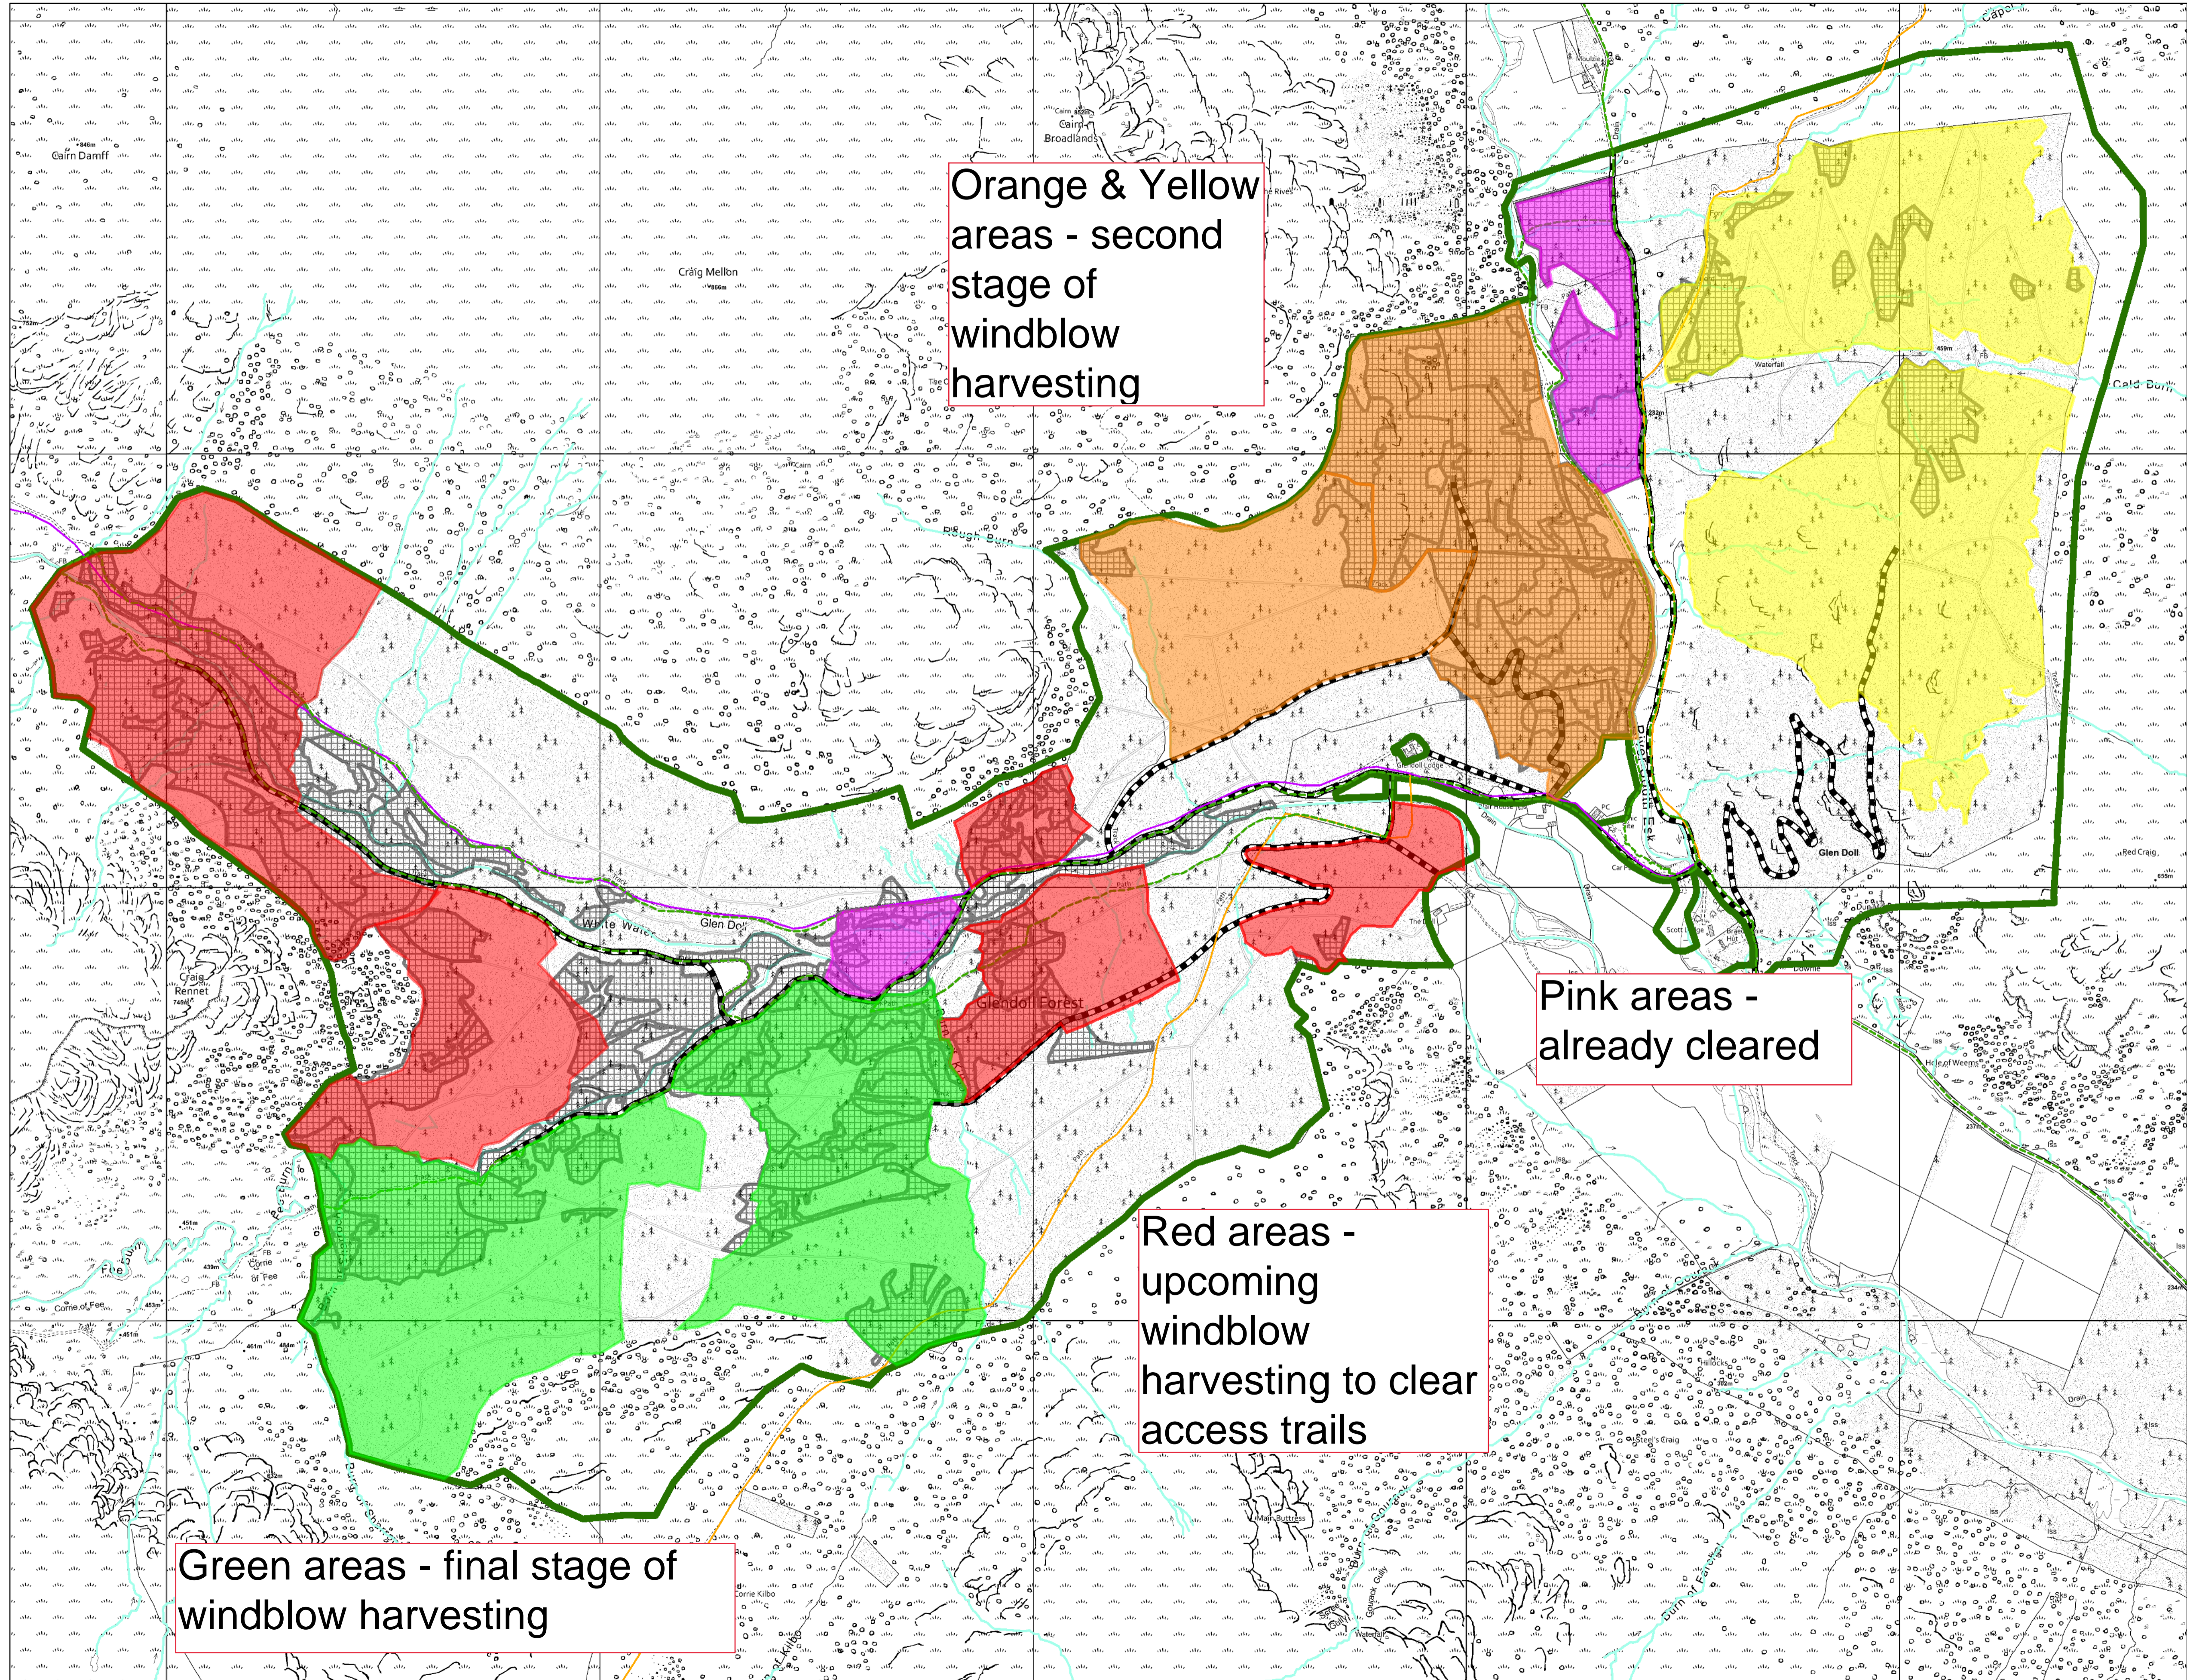

Glen Doll Storm Response

Author: Sophie Cade

Scale @ A1: 1:7,500

Date: 22/05/2024

Legend

Core Paths

Core Paths

ScotWays Rights of Way

Vindicated

Asserted

Claimed

Other Route (Potential RoW)

Lost

Blocks

Blocks

Arwen_Windblow_S...

Forest Roads

Rides

Rides

Watercourses

Watercourses

Orange & Yellow areas - second stage of windblow harvesting

Pink areas - already cleared

Red areas - upcoming windblow harvesting to clear access trails

Green areas - final stage of windblow harvesting

Reproduced by permission of Ordnance Survey on behalf of HMSO. © Crown copyright and database right 2024. All rights reserved. Ordnance Survey Licence number 100024925. © Getmapping Plc and Bluesky International Limited 2024.