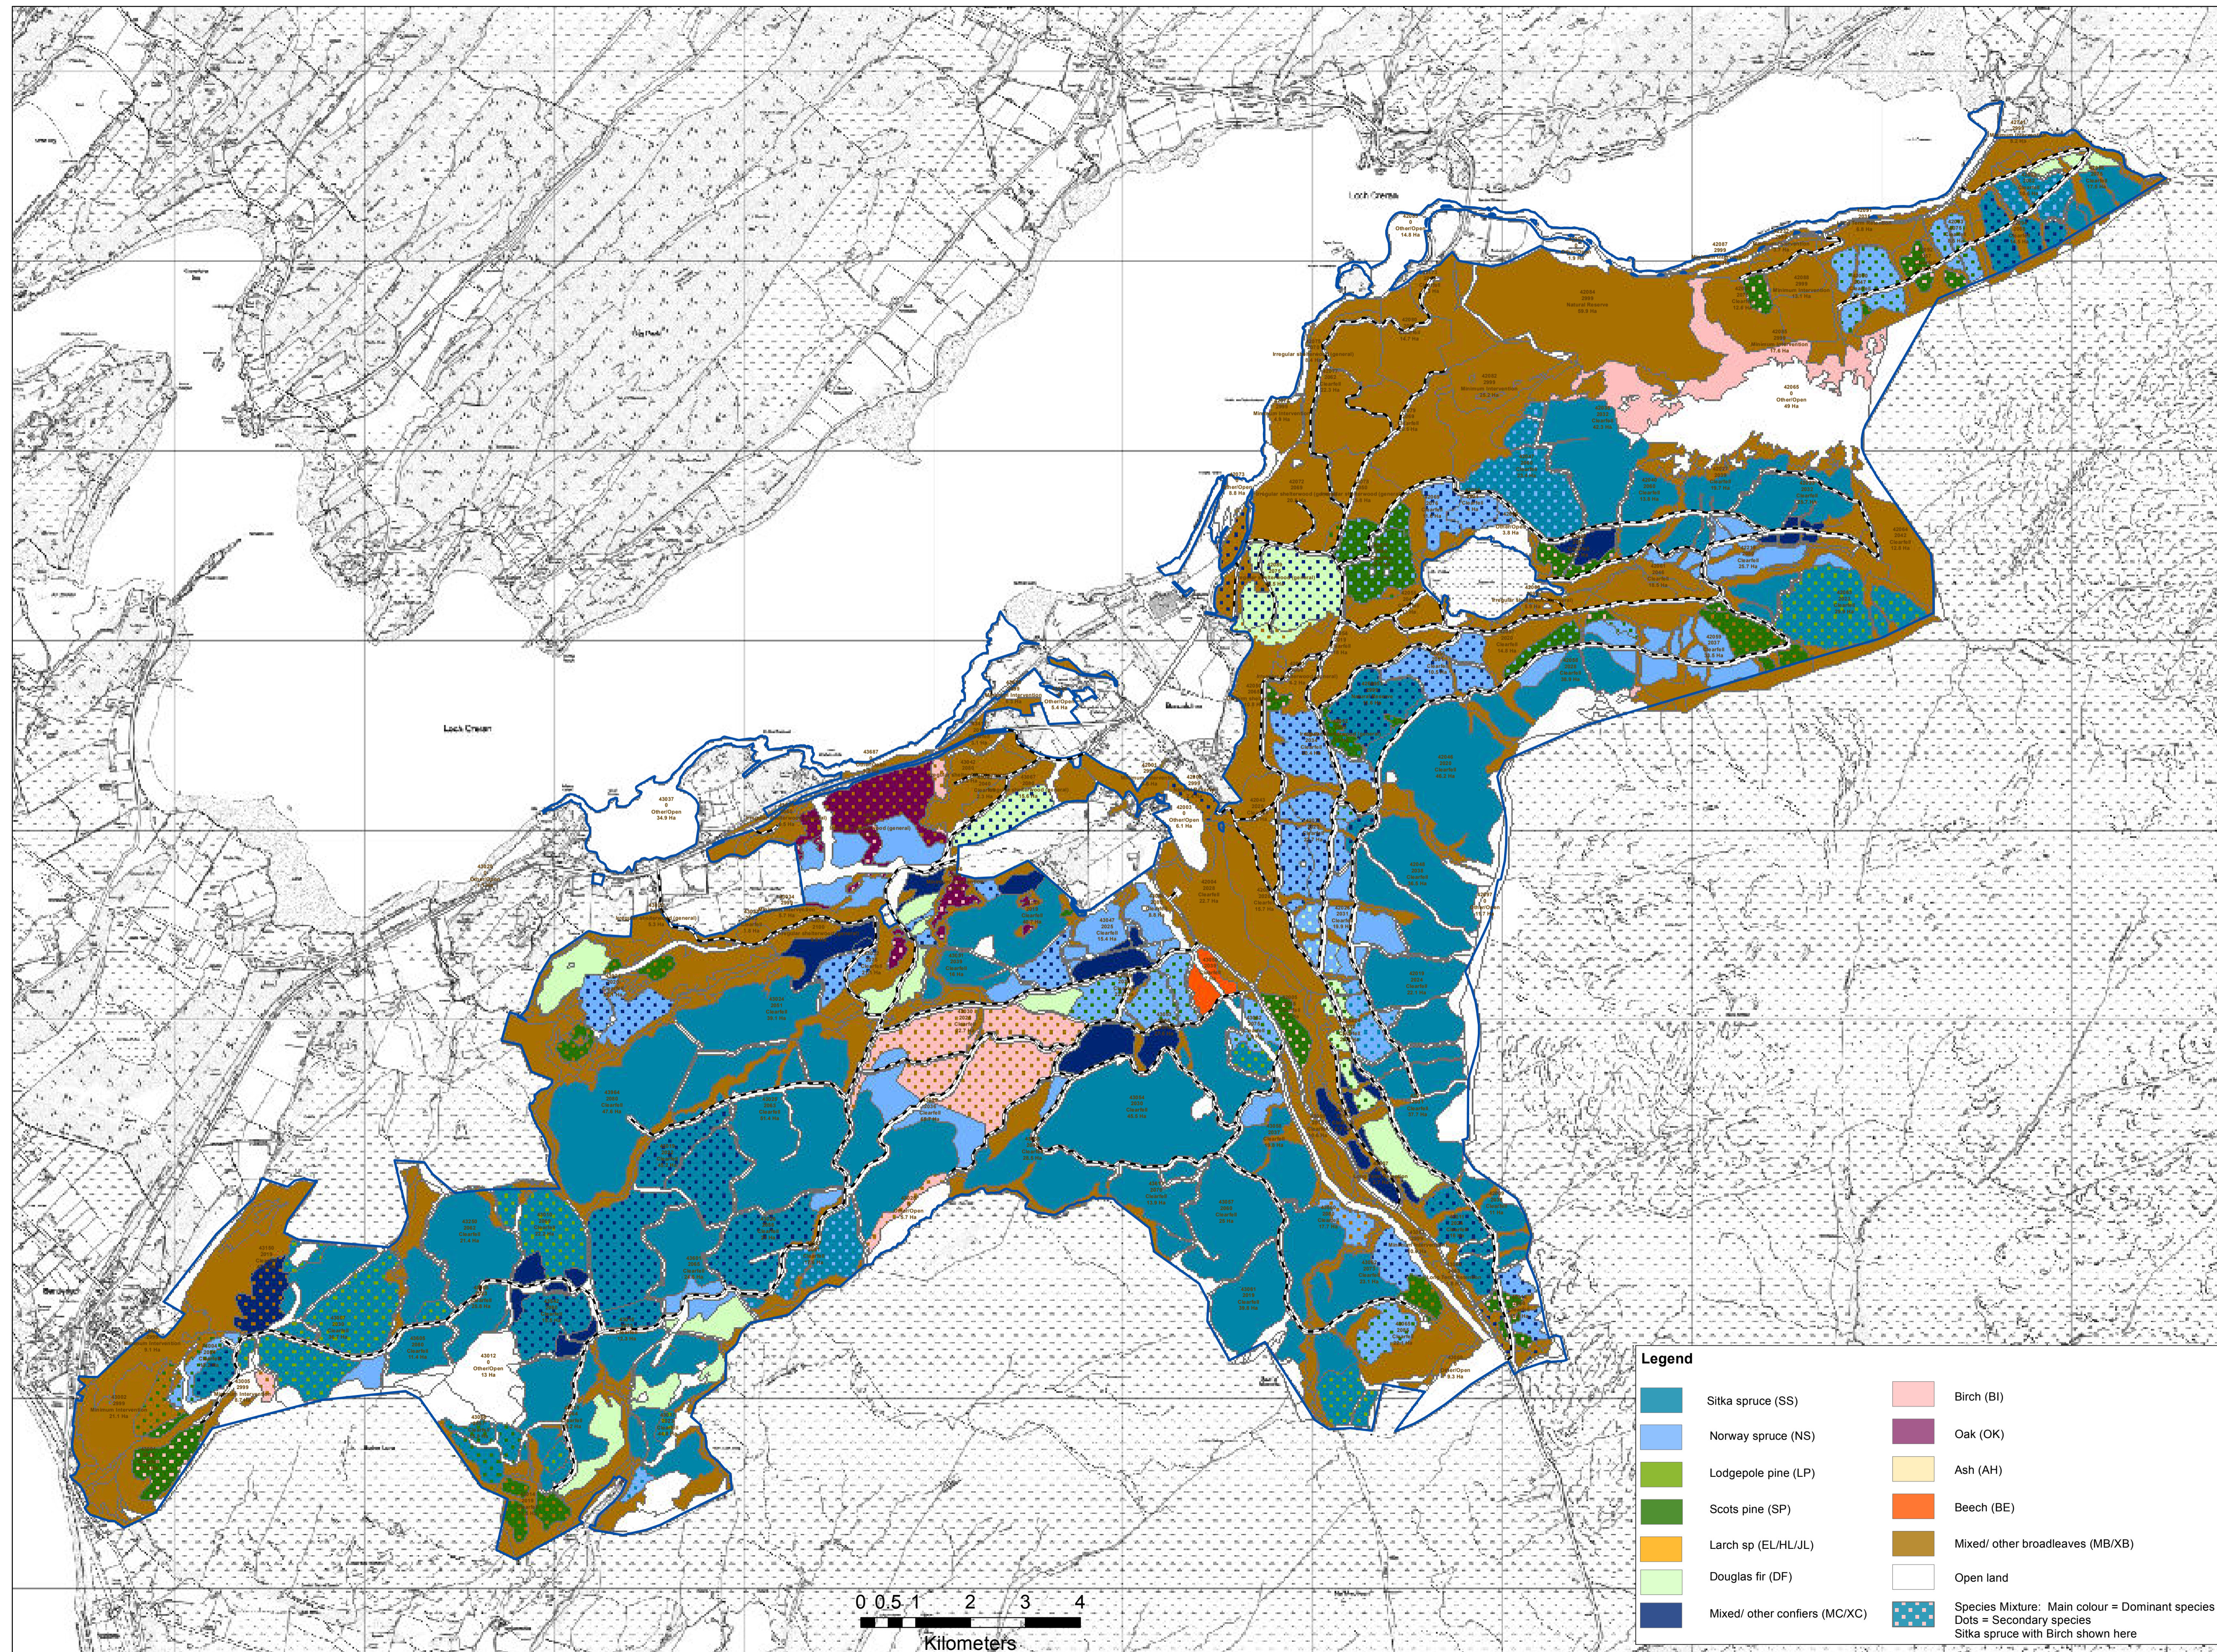

**West Argyll Forest District**

Barcaldine LMP

**Map 5.4 Future species & habitats map**

Scale: 1:17,000

Date: April 2018

**Legend**

- Forest roads
- FC LEGAL BOUNDARY

**Legend**

	Sitka spruce (SS)		Birch (BI)
	Norway spruce (NS)		Oak (OK)
	Lodgepole pine (LP)		Ash (AH)
	Scots pine (SP)		Beech (BE)
	Larch sp (EL/HL/JL)		Mixed/ other broadleaves (MB/XB)
	Douglas fir (DF)		Open land
	Mixed/ other conifers (MC/XC)		Species Mixture: Main colour = Dominant species Dots = Secondary species Sitka spruce with Birch shown here

Reproduced by permission of Ordnance Survey on behalf of HMSO. © Crown copyright and database right 2018. All rights Reserved. Ordnance Survey Licence Number [100021242]