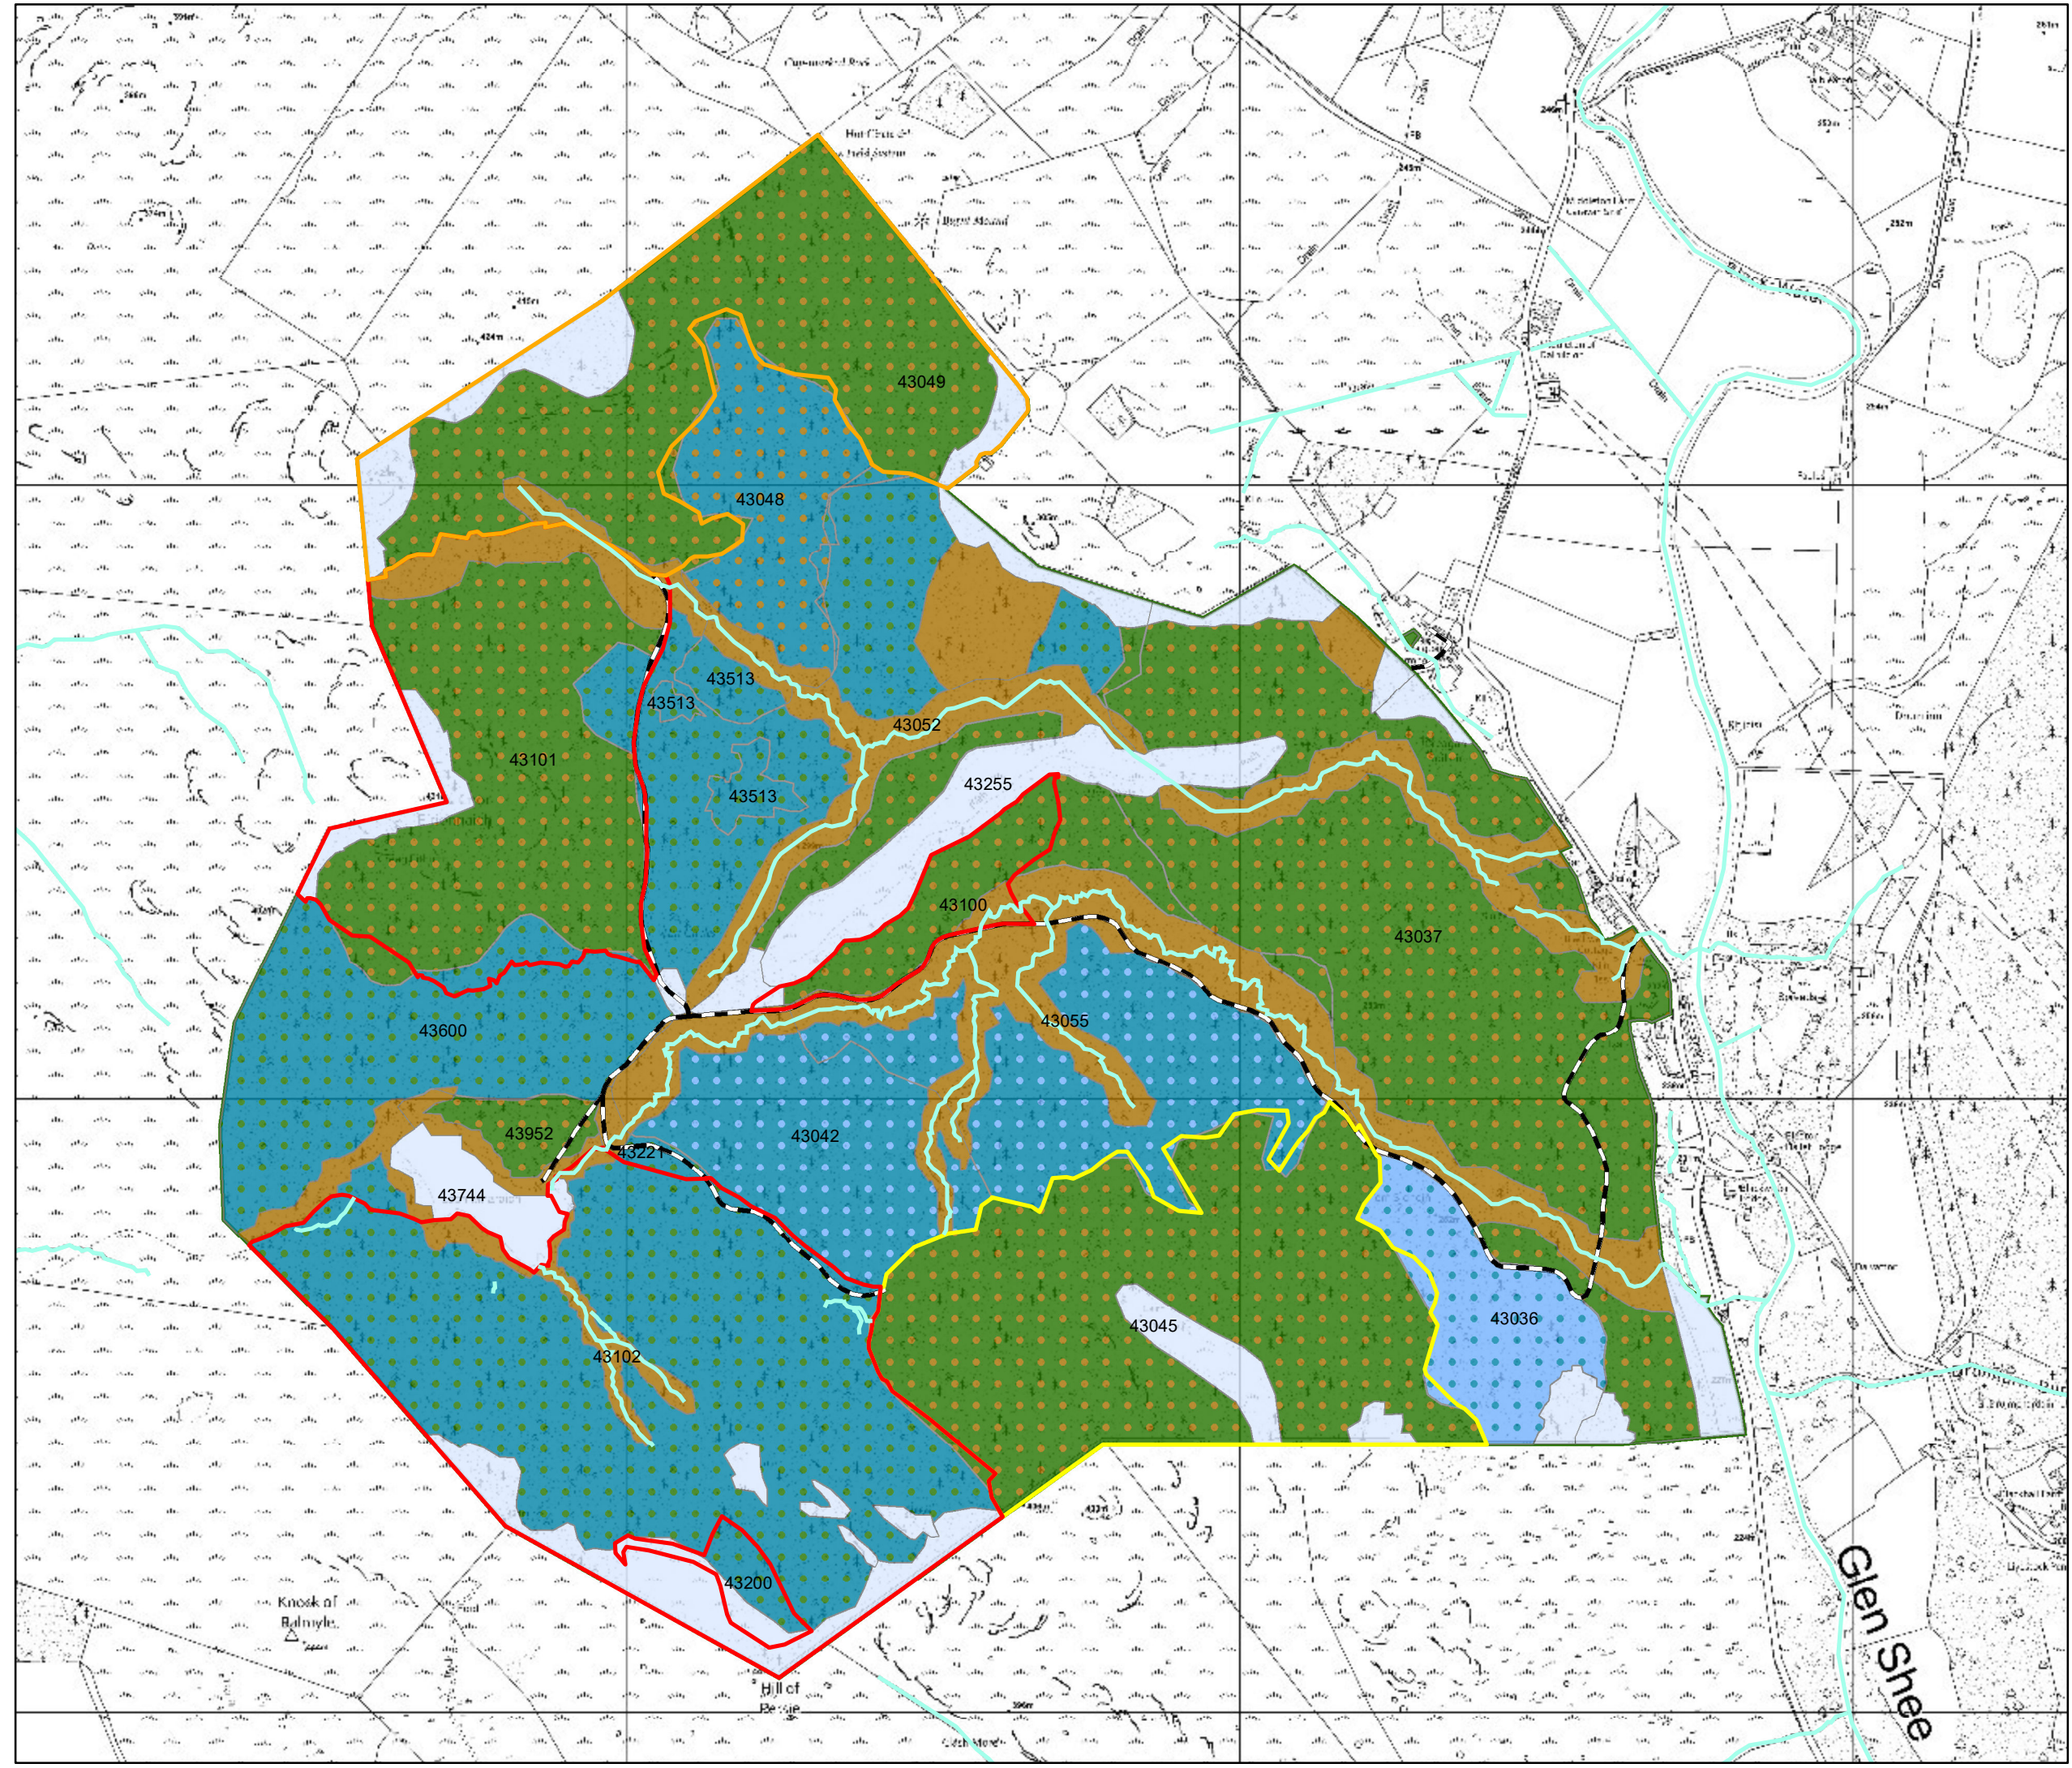

Map 6 - Future Habitats and Species
(See Appendix VI for detailed
restock prescriptions)

Author: Eelco.Dejong2
Scale @ A3: 1:10,000
Date: 21/11/2024

Legend

-  Watercourses
-  Forest Roads
-  Riparian Woodland
-  Norway Spruce with
Sitka Spruce
-  Scots Pine with any
Other Broadleaves
-  Sitka Spruce with
Norway Spruce
-  Sitka Spruce with any
Other Broadleaves
-  Sitka Spruce with
Scots Pine
-  Open

**Scenario
Management Coupes**

Felling Year

-  Phase 1 Restock
-  Phase 2 Restock
-  Phase 3 Restock

0 0.0476.095 0.19 0.285 0.38 Km

Reproduced by permission of Ordnance Survey on behalf of HMSO.
© Crown copyright and database right [2024]. All rights reserved.
Ordnance Survey Licence number [100021242].
© Getmapping Plc and Bluesky International Limited 2024.

Glen Shee