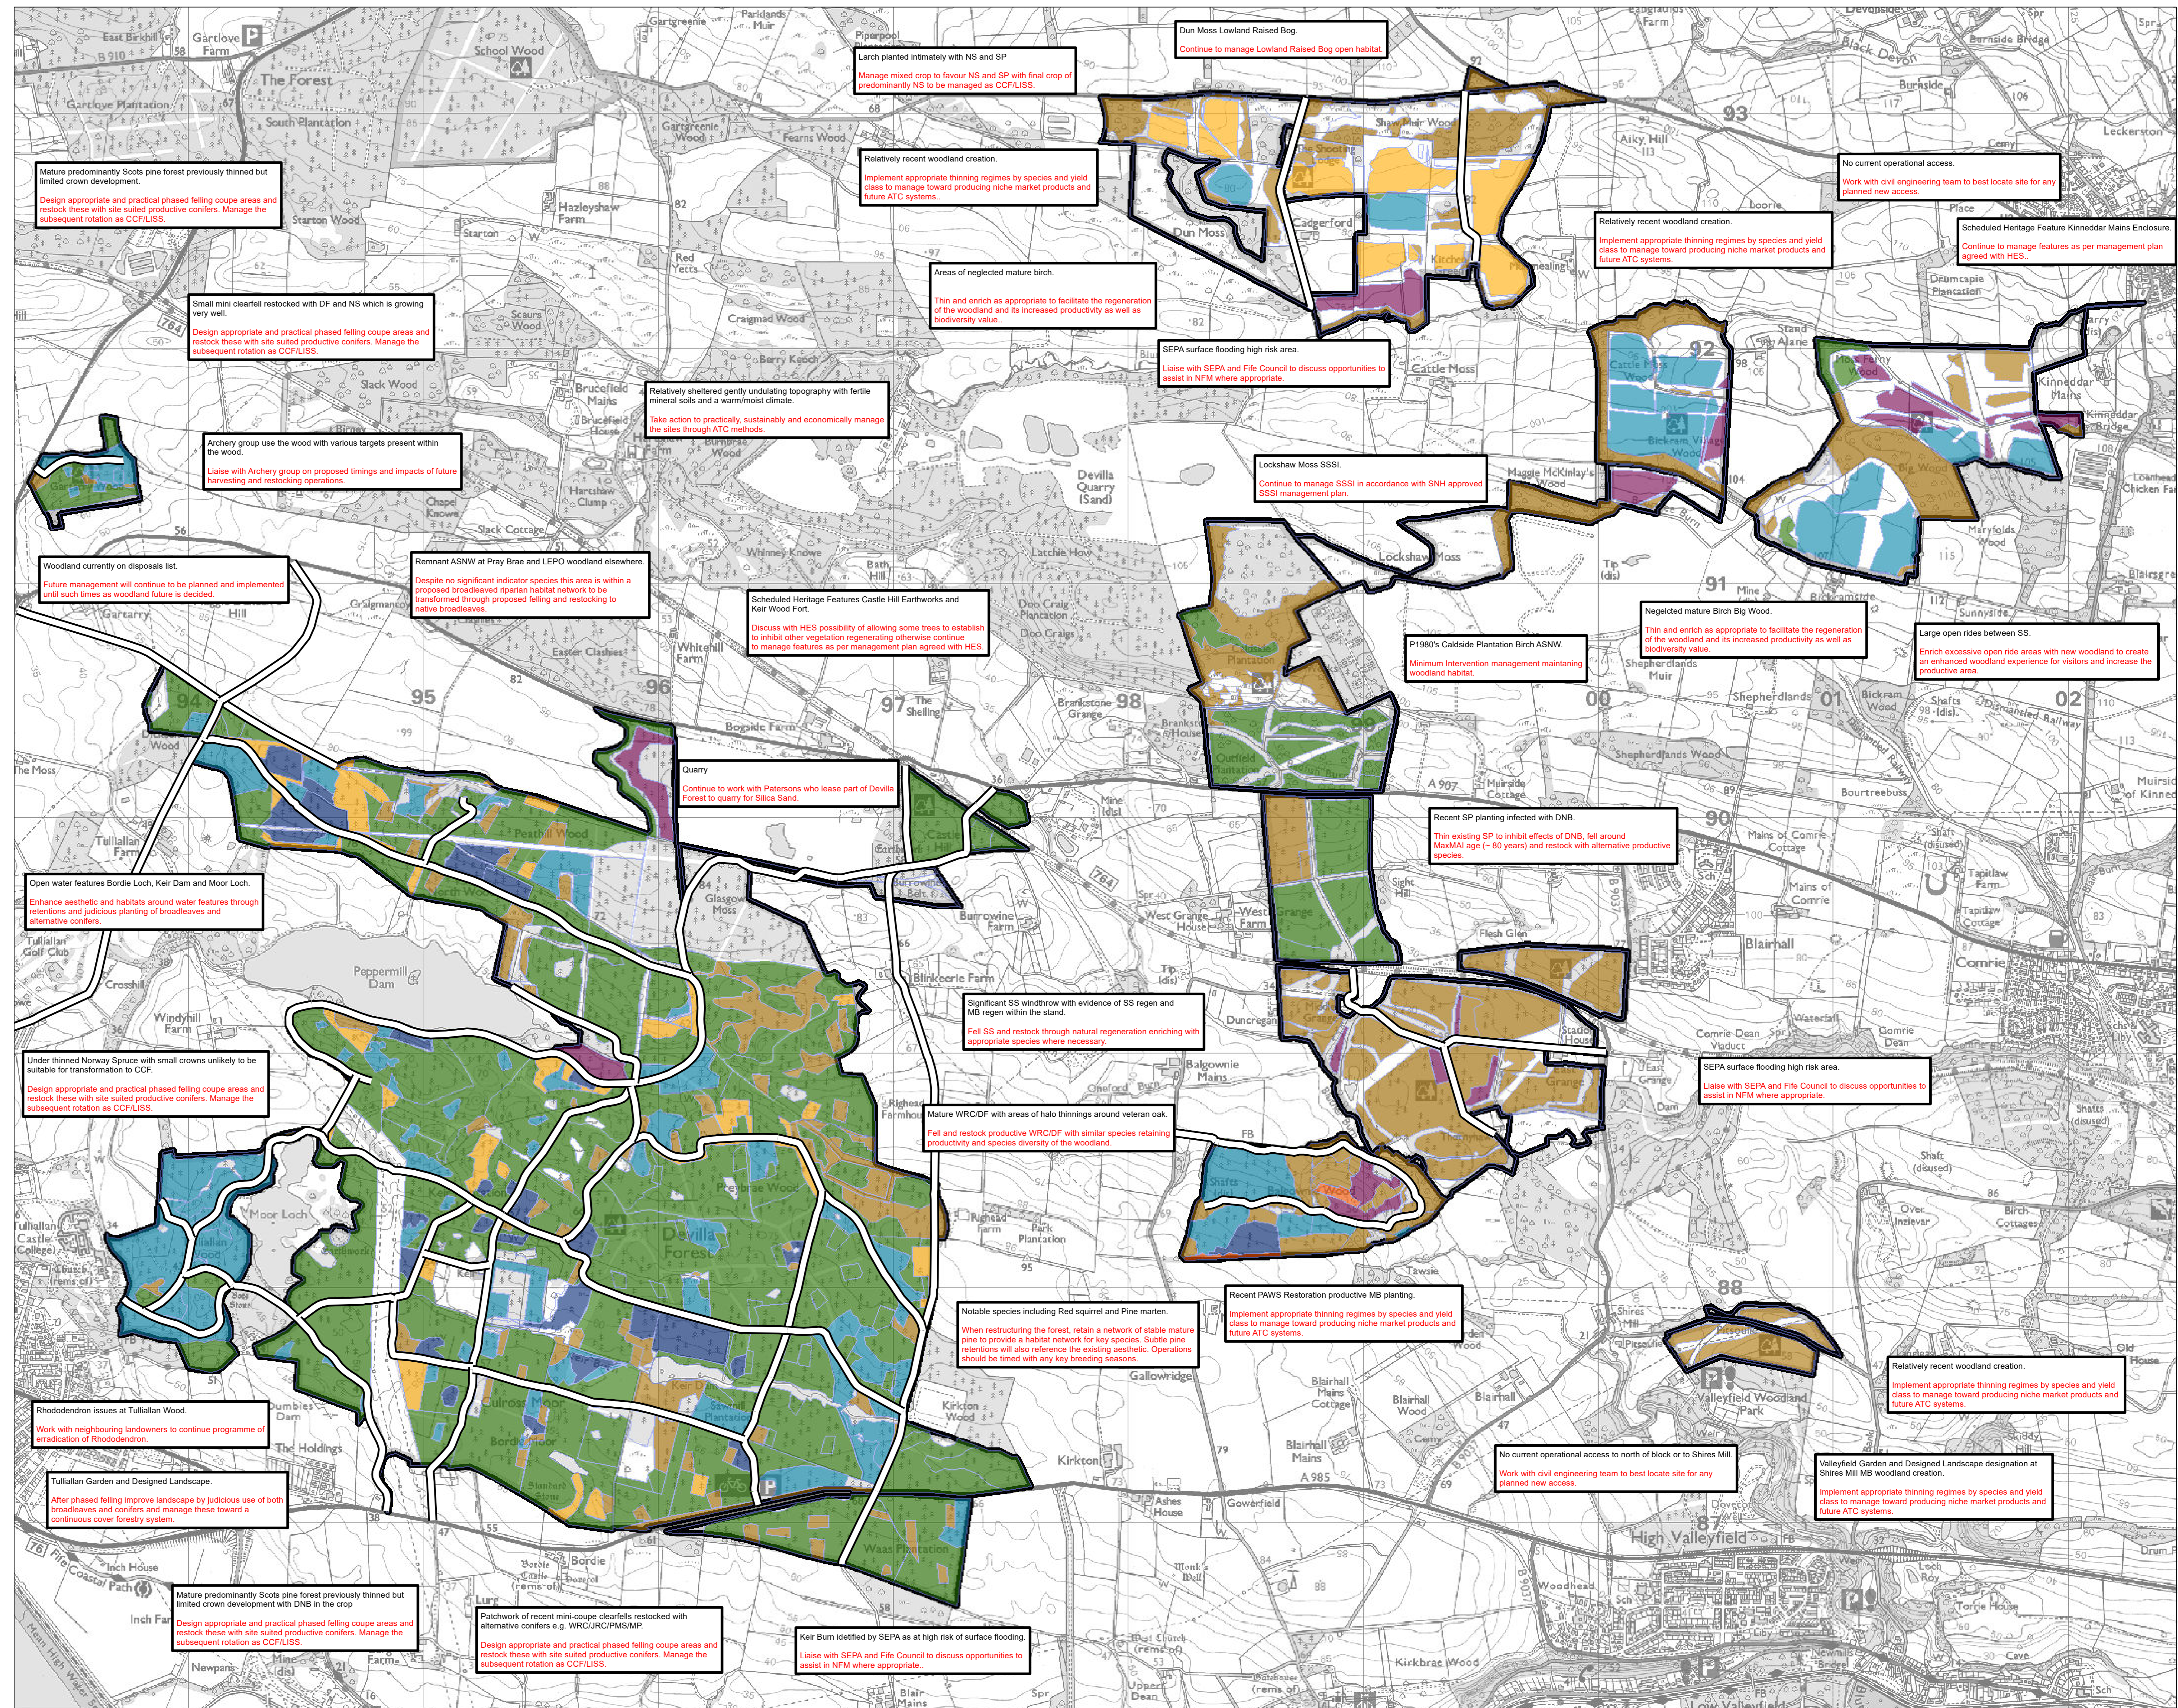

**SW FIFE FORESTS LMP
ANALYSIS
AND
CONCEPT**

Author: Central Region Planning

Scale @ A0: 1:10,000

Date: 18/11/2020

Legend

 SW Fife Forests

Existing Crop

-  Pines
-  Spruces
-  Larches
-  Other Conifers
-  Other Broadleaves
-  Oaks
-  Beeches
-  No Species
-  Forest Roads

Reproduced by permission of Ordnance Survey on behalf of HMSO. © Crown copyright and database right [2020]. All rights reserved. Ordnance Survey Licence number [100021242]. © Getmapping Plc and Bluesky International Limited 2020.