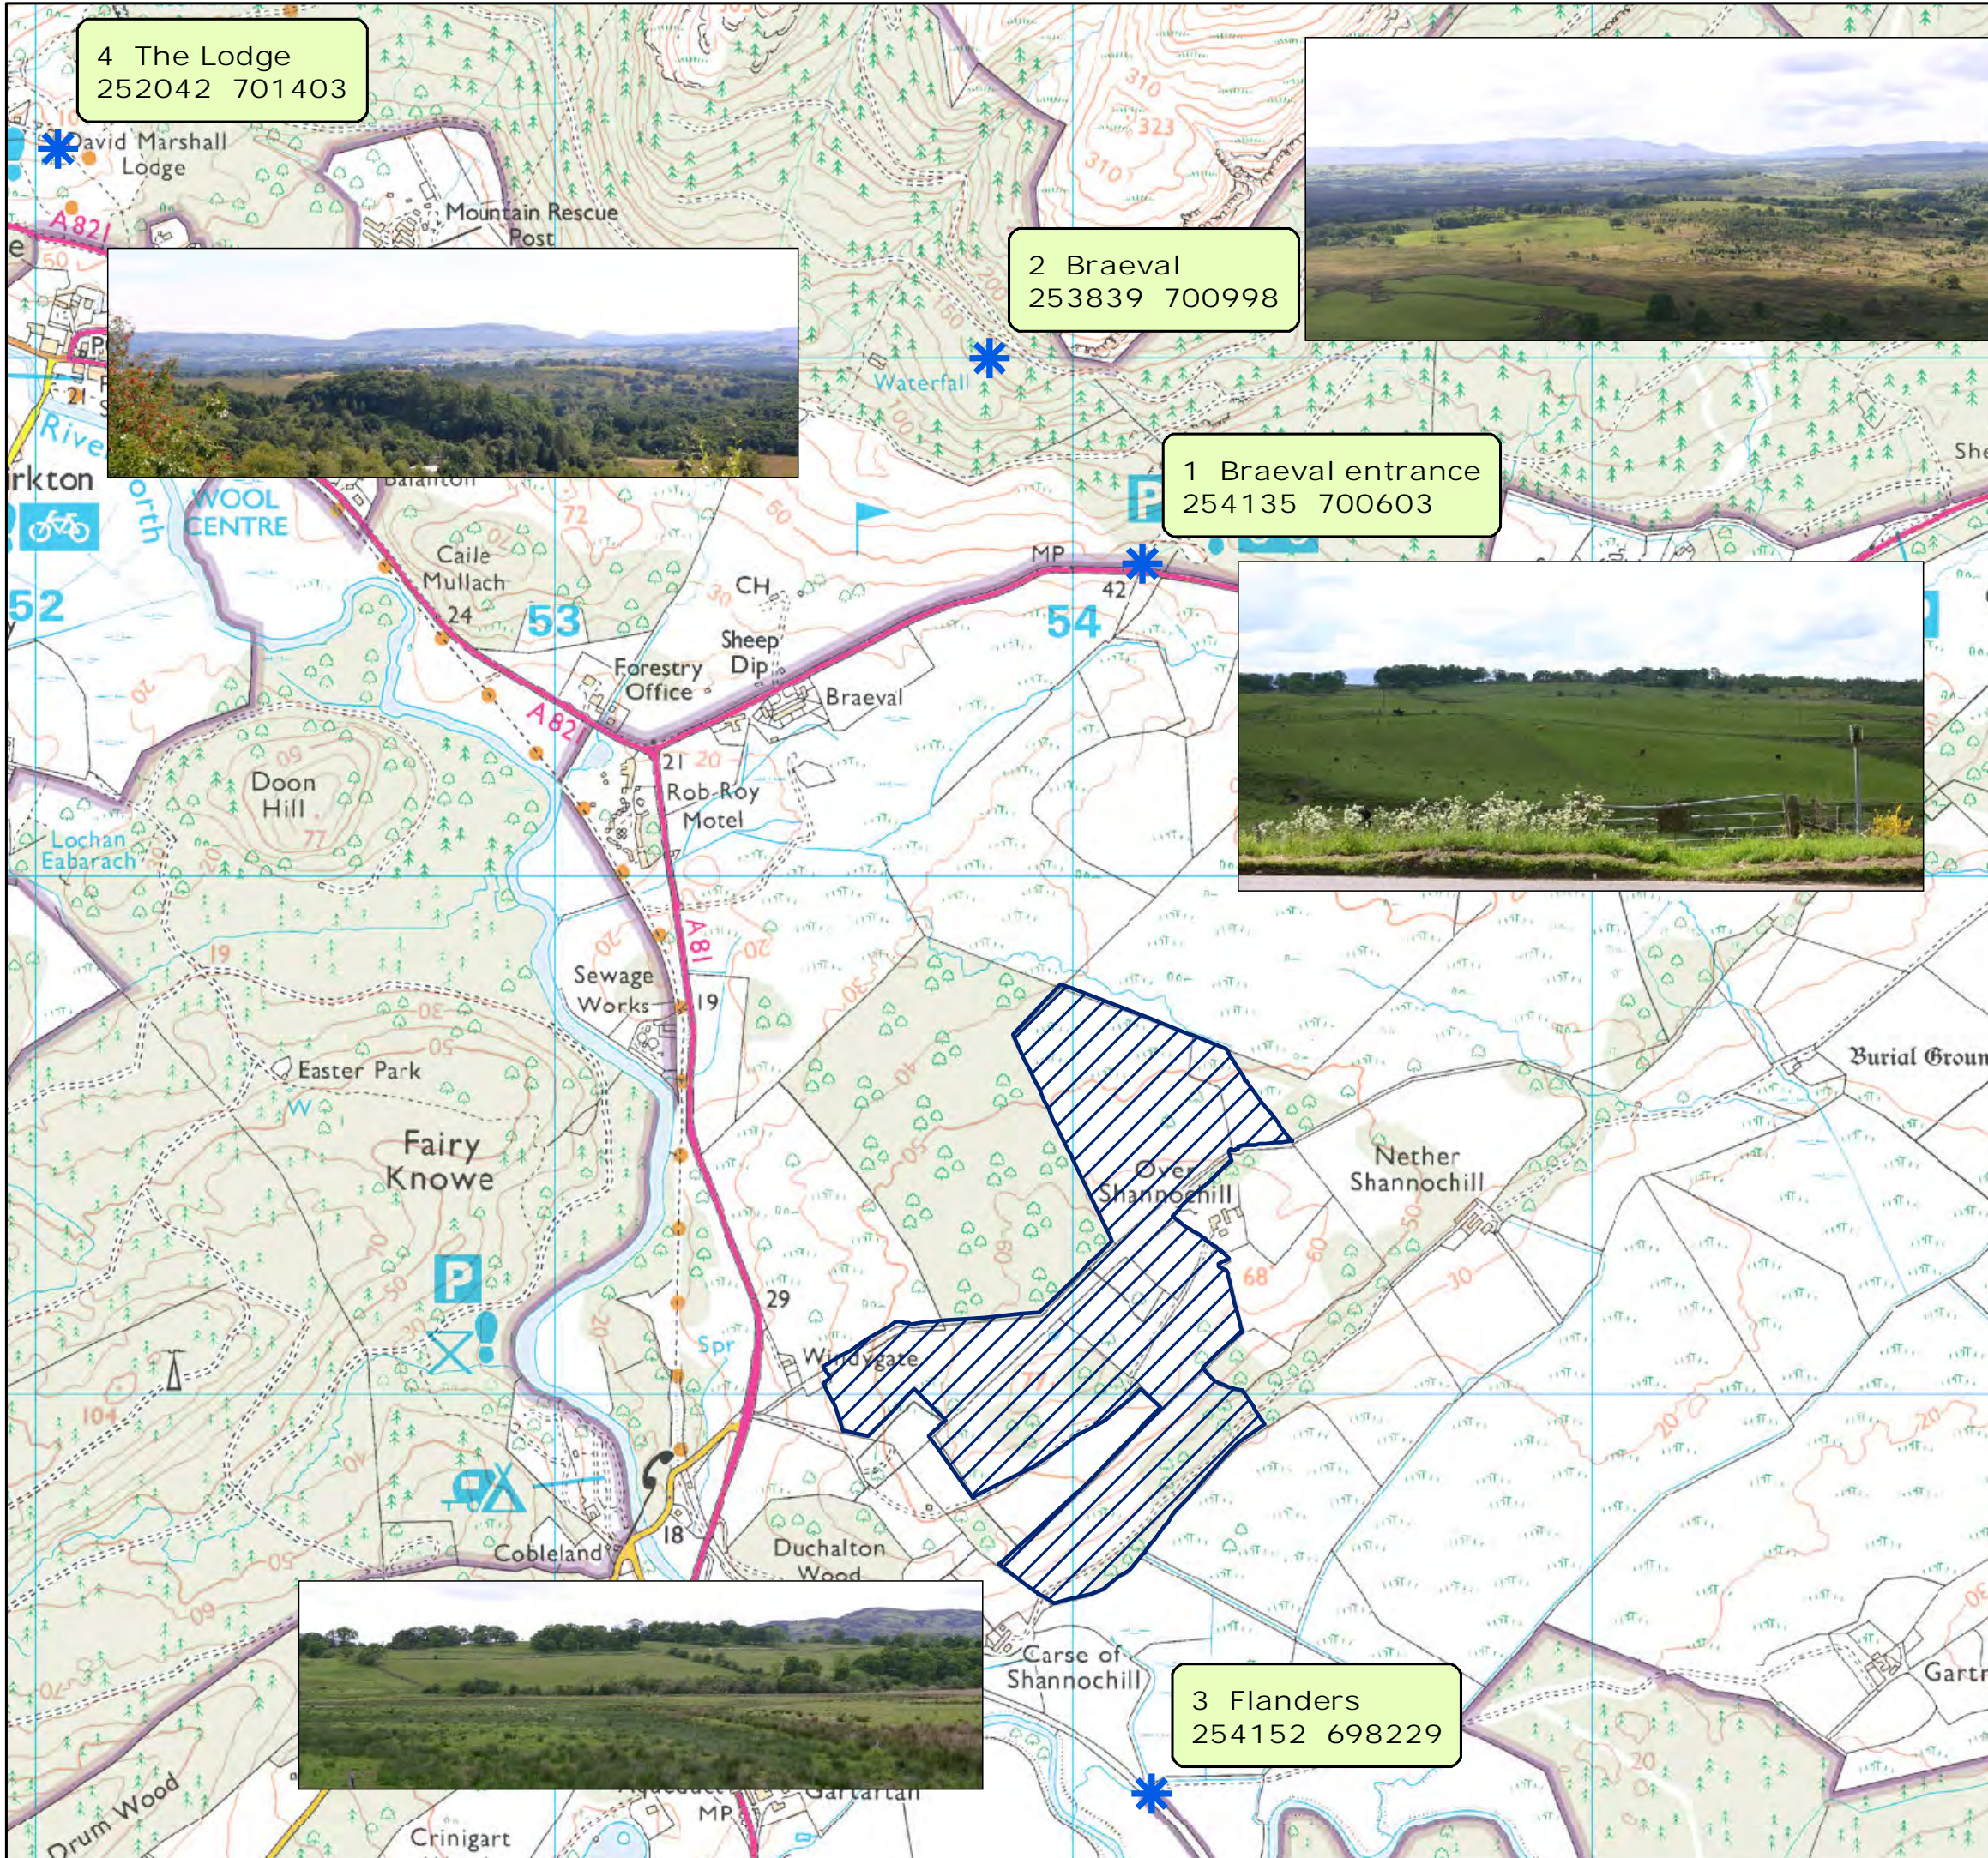

Shannochill

Viewpoints

4 The Lodge
252042 701403

2 Braeval
253839 700998

1 Braeval entrance
254135 700603

3 Flanders
254152 698229

-  Viewpoints
-  Plan area

Scotland's National Forest Estate is responsibly managed to the UK Woodland Assurance Standard.

Reproduced by permission of Ordnance Survey on behalf of HMSO. © Crown copyright and database right [2015]. All rights reserved. Ordnance Survey Licence number [100021242]