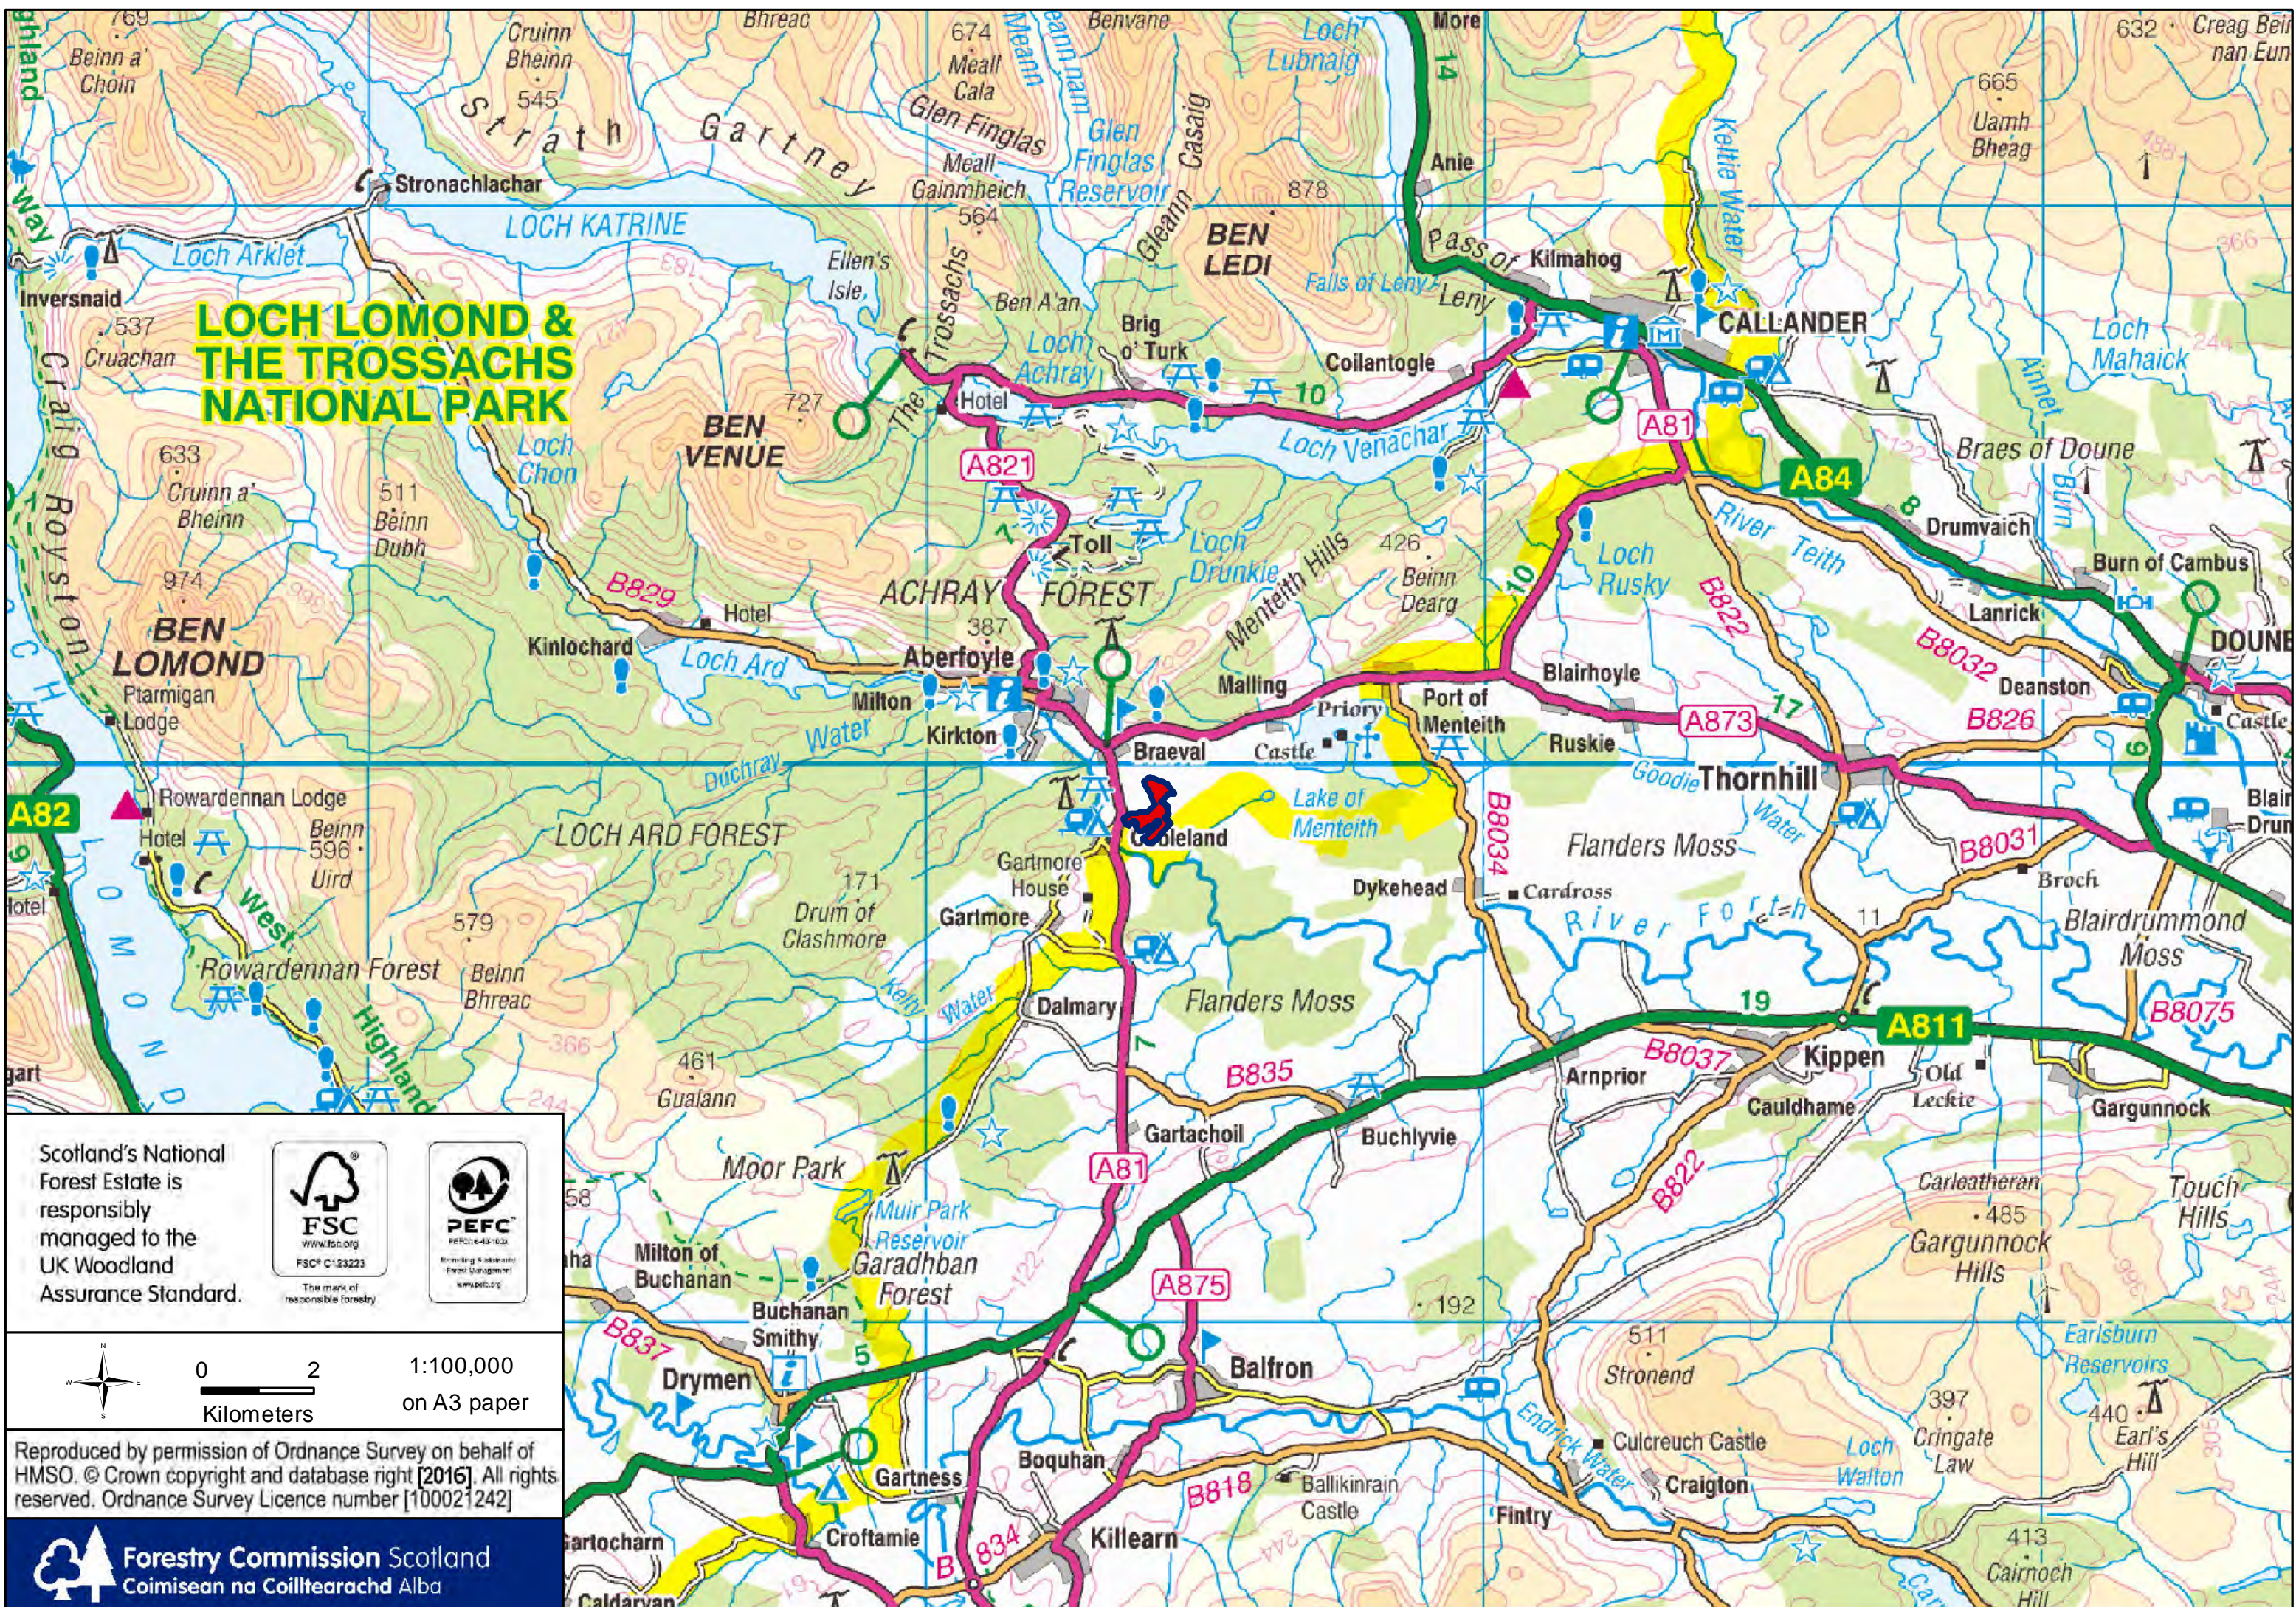

LOCH LOMOND & THE TROSSACHS NATIONAL PARK

Scotland's National Forest Estate is responsibly managed to the UK Woodland Assurance Standard.

The mark of responsible forestry

0 2 Kilometers
1:100,000 on A3 paper