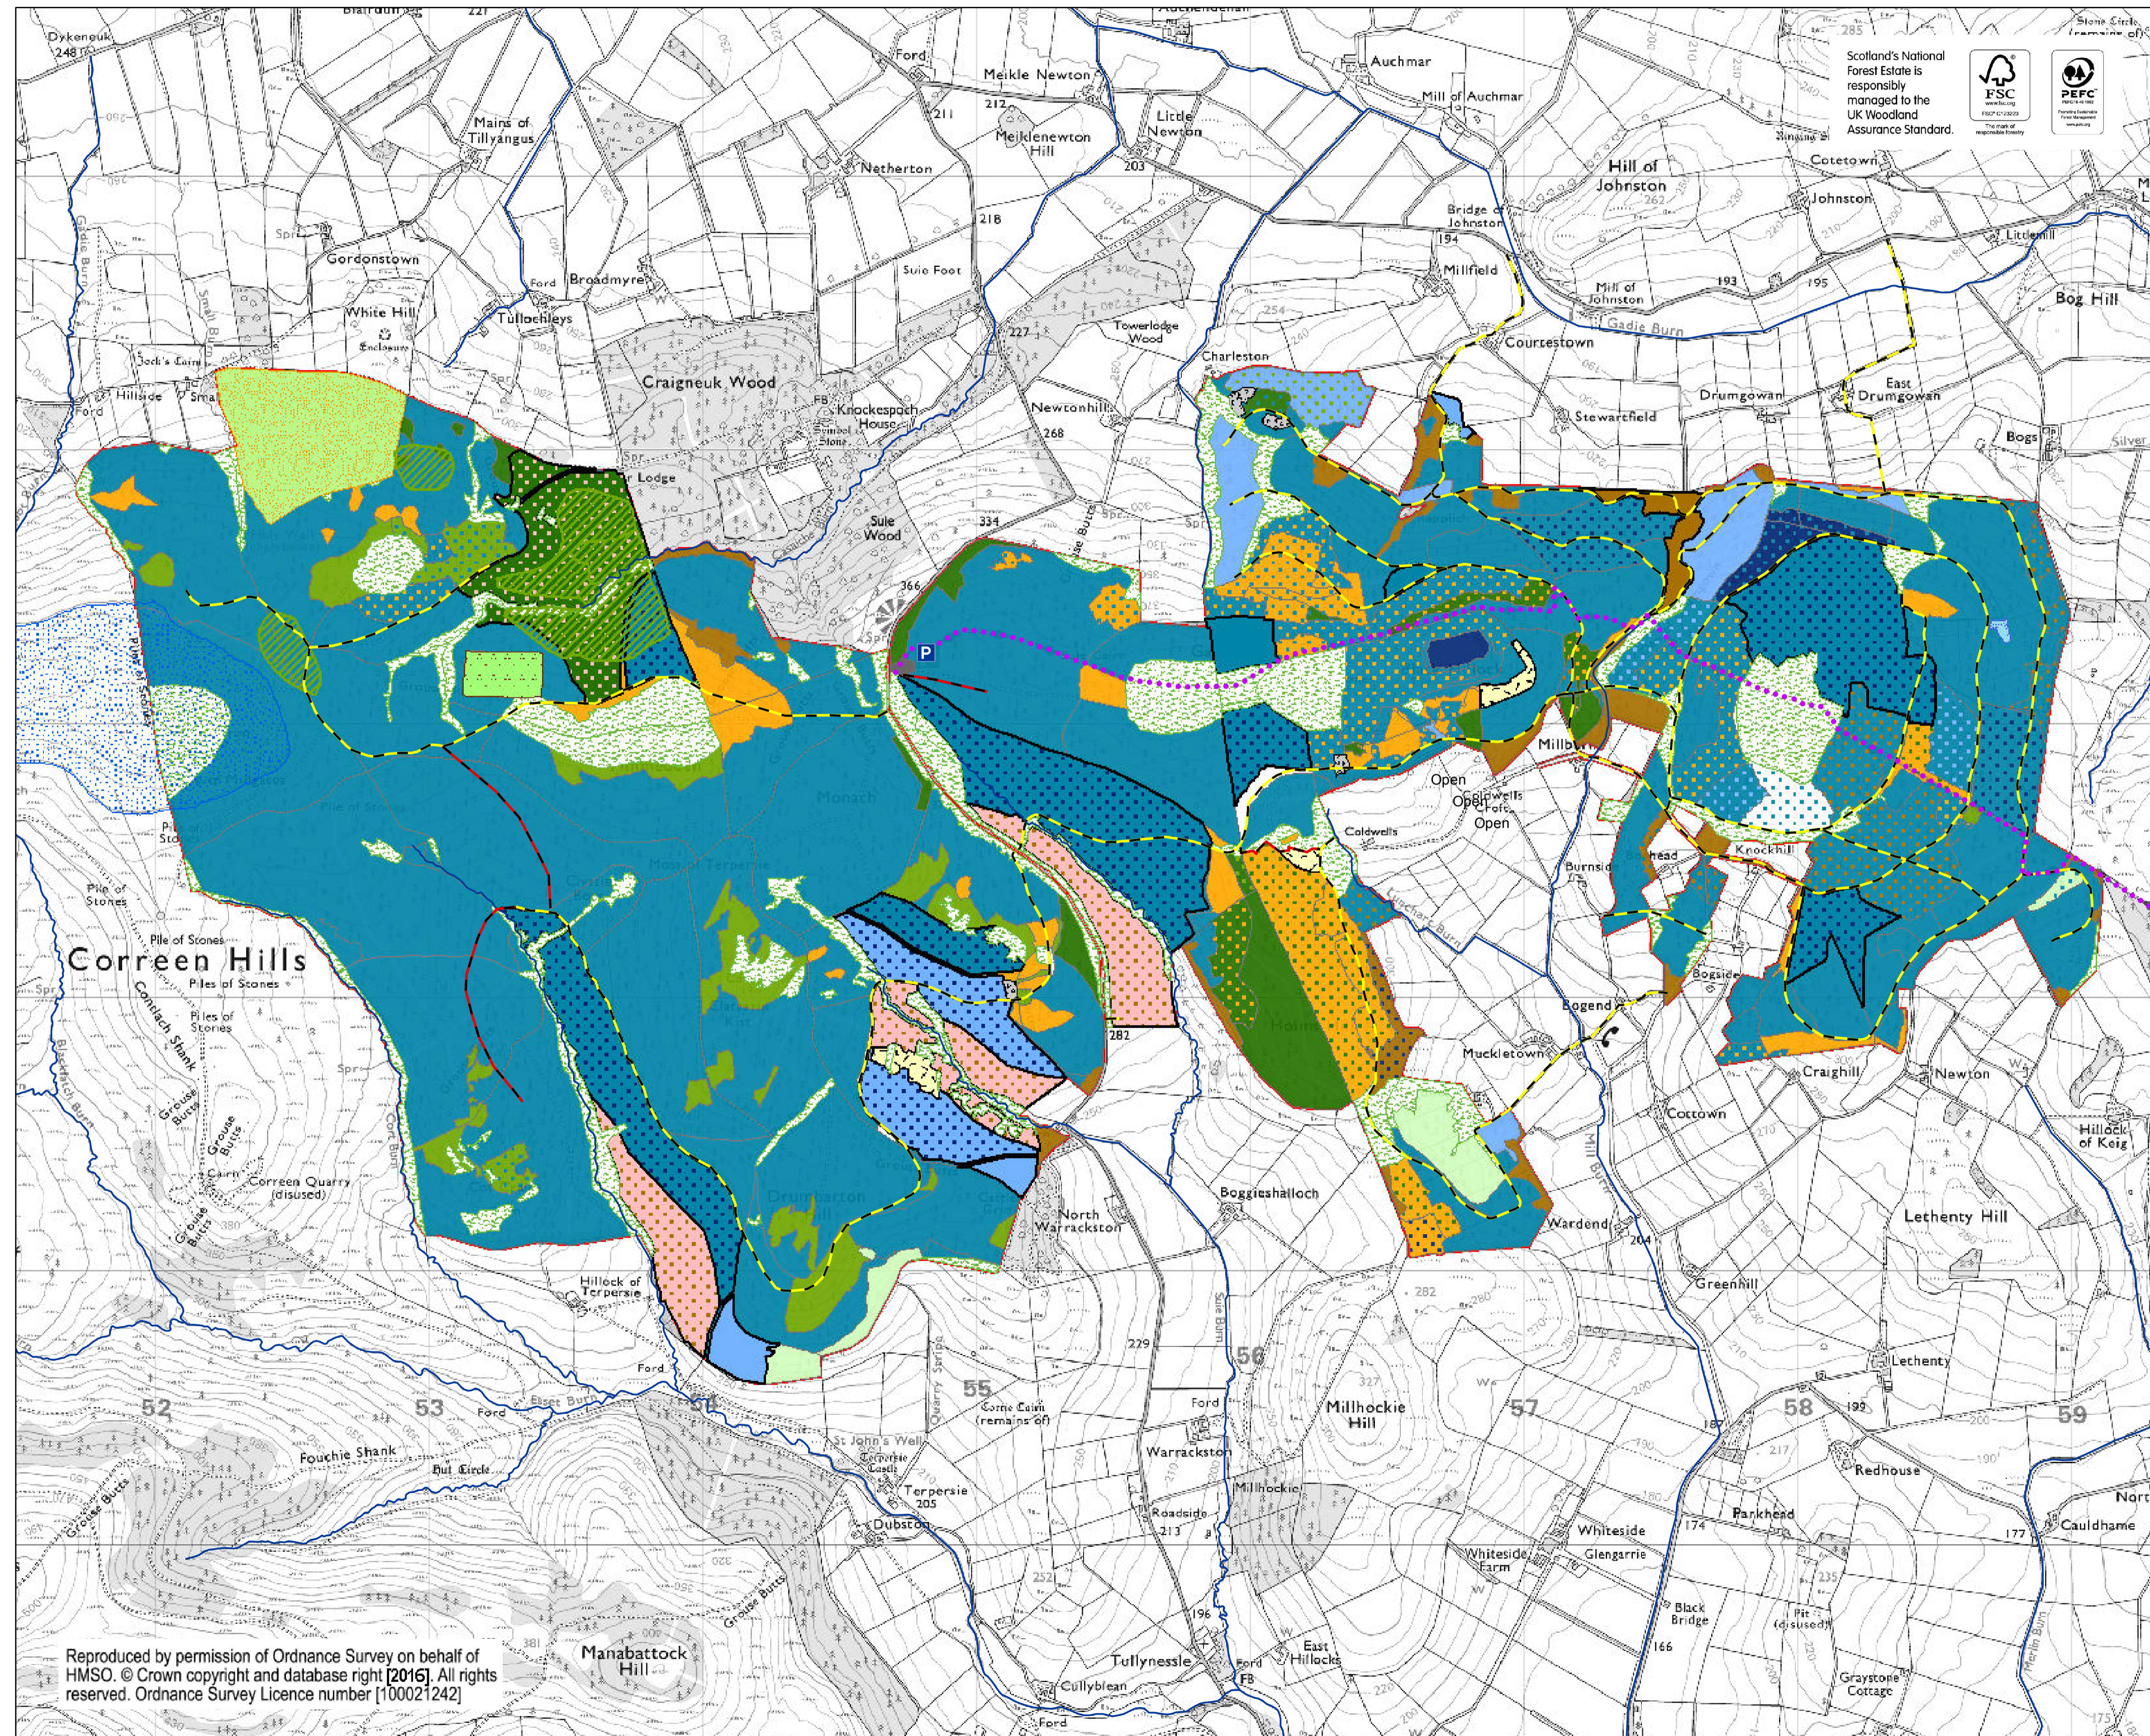

**Moray & Aberdeenshire
Forest District
Coreen hills**

Map 8 Future species & habitats

O.S. Grid Ref NJ 546 231

Date 05 September 2016

Scale: 1:12,500 @A2

Scotland's National Forest Estate is responsibly managed to the UK Woodland Assurance Standard.

FSC
PEFC

- Car park
- Gordon way
- Forest road
- Planned forest road
- Watercourse
- Forest research plot
- PAWS
- SSSI
- Agricultural land
- Car park
- Felled
- Open ground
- Pond
- Quarry
- Birch/Broadleaves
- Broadleaves
- Norway spruce
- Norway spruce/Conifer
- Scots pine/Birch
- Sitka spruce
- Sitka spruce/Conifer