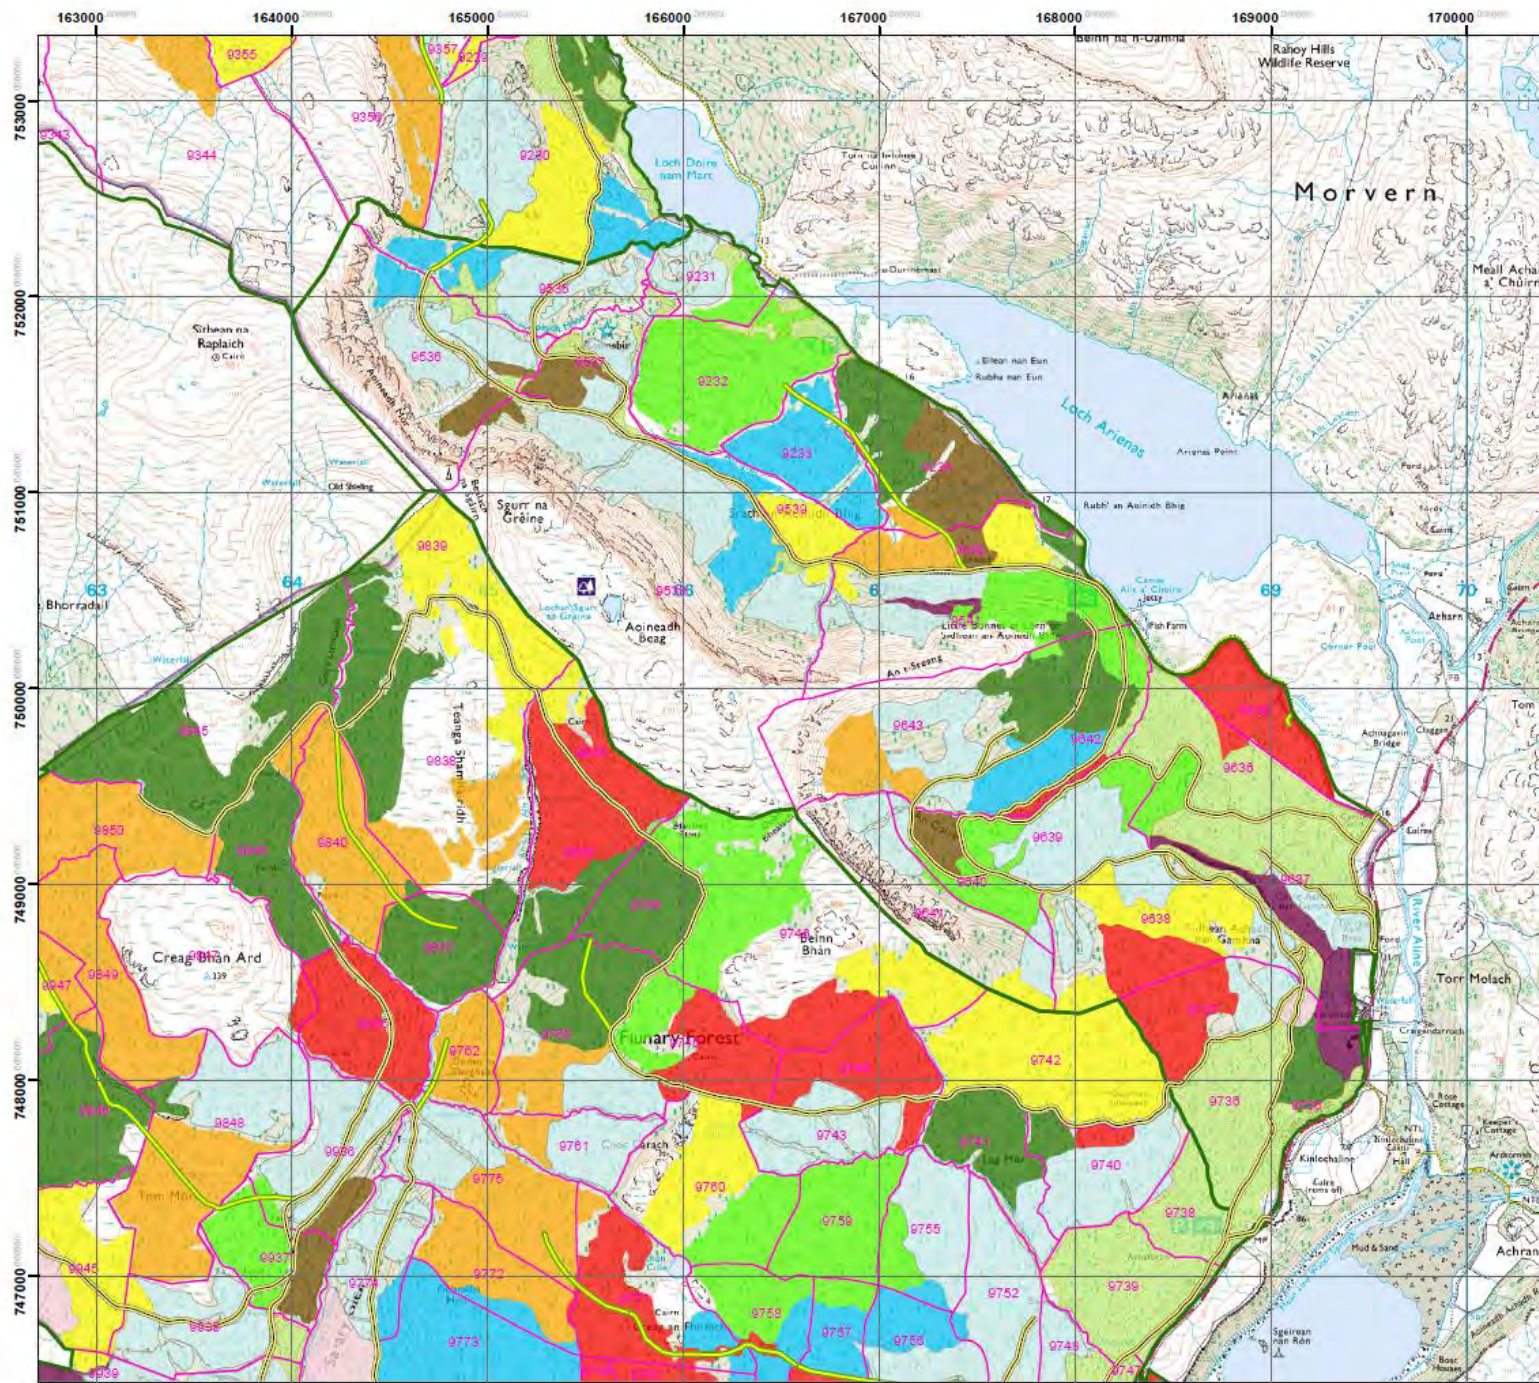

Lochaber Forest District

Morvern Forest Design Plan

Map 7b: Management Map: Felling. (Lochaline North)

Legend

-  Morvern FDP Area
 -  Compartments
 -  Forest Roads
 -  Planned Forest Roads
- #### Fell Phases
-  Phase 1 (2014 - 2018)
 -  Phase 2 (2019 - 2023)
 -  Phase 3 (2024 - 2028)
 -  Phase 4 (2029 - 2033)
 -  Phase 5 (2034 - 2038)
 -  Phase 6 (2039 - 2043)
 -  Phase 7 (2044 - 2048)
 -  Post 2049
 -  Felled awaiting restock
 -  LISS
 -  LTR

Scale: 1:25,000 @ A3

November 2013

Reproduced by permission of Ordnance Survey on behalf of HMSO. © Crown copyright and database right [2013]. All rights reserved. Ordnance Survey Licence number [100021242]