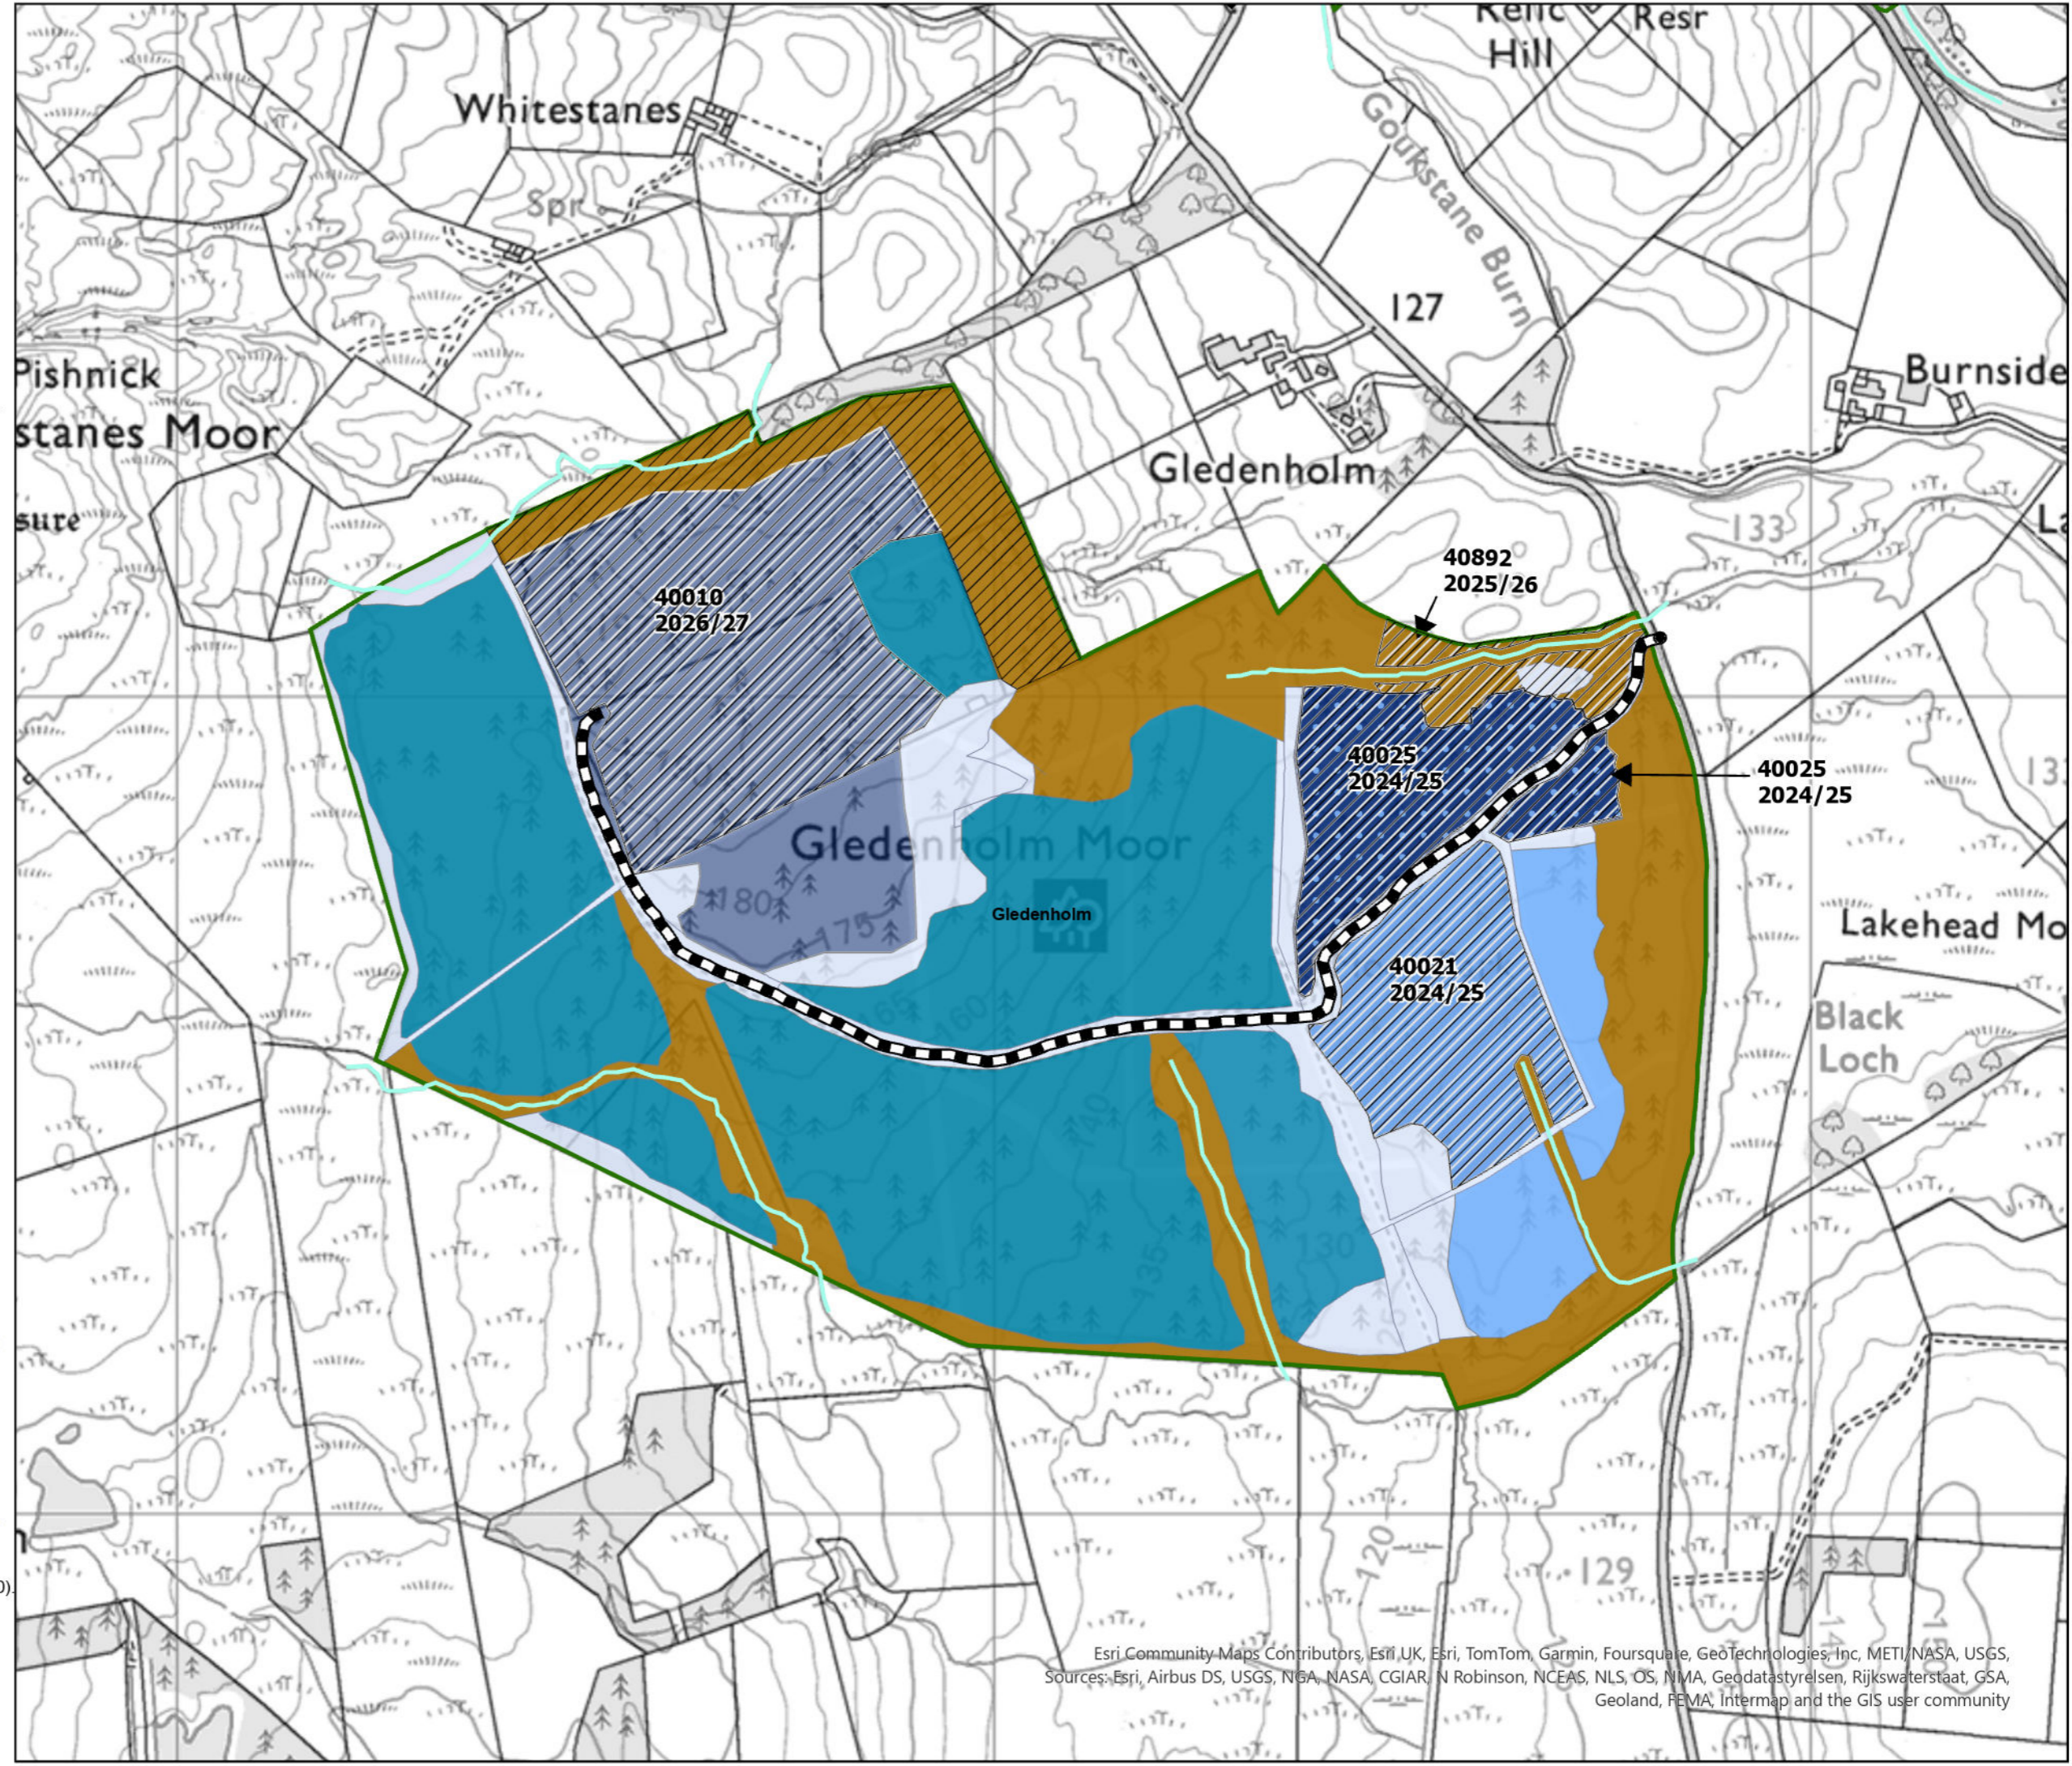

Gledenholm LMP 2024-34

Future habitats and species (restock)

Scale @ A3: 1:7,500

Date: 17/07/2024

Legend

-  Forest Roads
-  Watercourses
- Restock species**
-  Norway Spruce
-  Other/Mixed Broadleaves
-  Sitka Spruce
-  Other Conifers with Norway Spruce
-  Open
-  Blocks
-  Restock between 2024-34

Reproduced by permission of Ordnance Survey on behalf of HMSO.
 © Crown copyright and database right [2024]. All rights reserved.
 Ordnance Survey Licence number [100024925].
 © Getmapping Plc and Bluesky International Limited 2024.