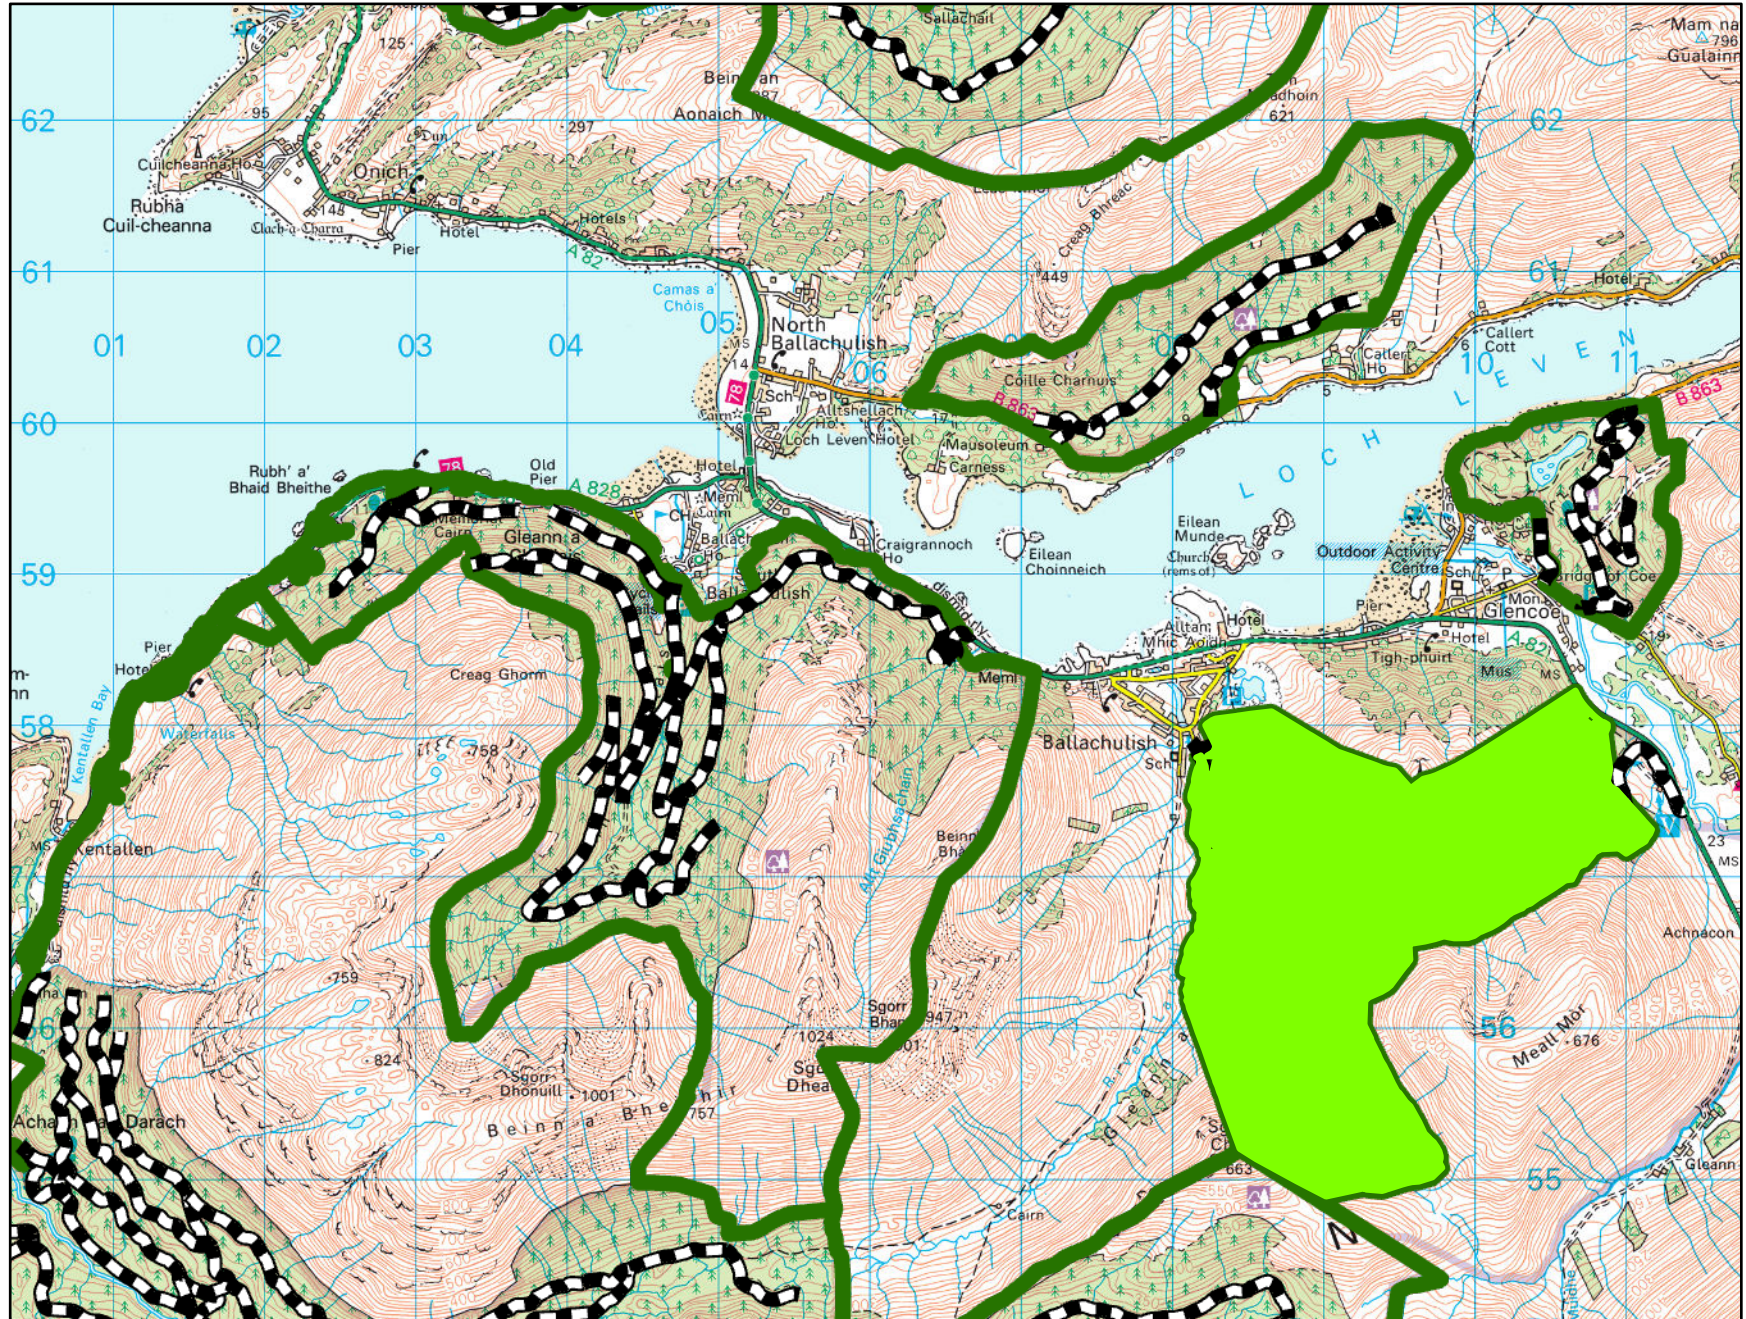

Map 1 - Location

Author: Susannah Hughes

Scale @ A4: 1:50,000

Date: 18/06/2026

Legend

 Forest Roads

 Blocks

Reproduced by permission of Ordnance Survey on behalf of HMSO. © Crown copyright and database right 2026. All rights reserved. Ordnance Survey Licence number AC0000820350. © Getmapping Plc and Bluesky International Limited 2026.