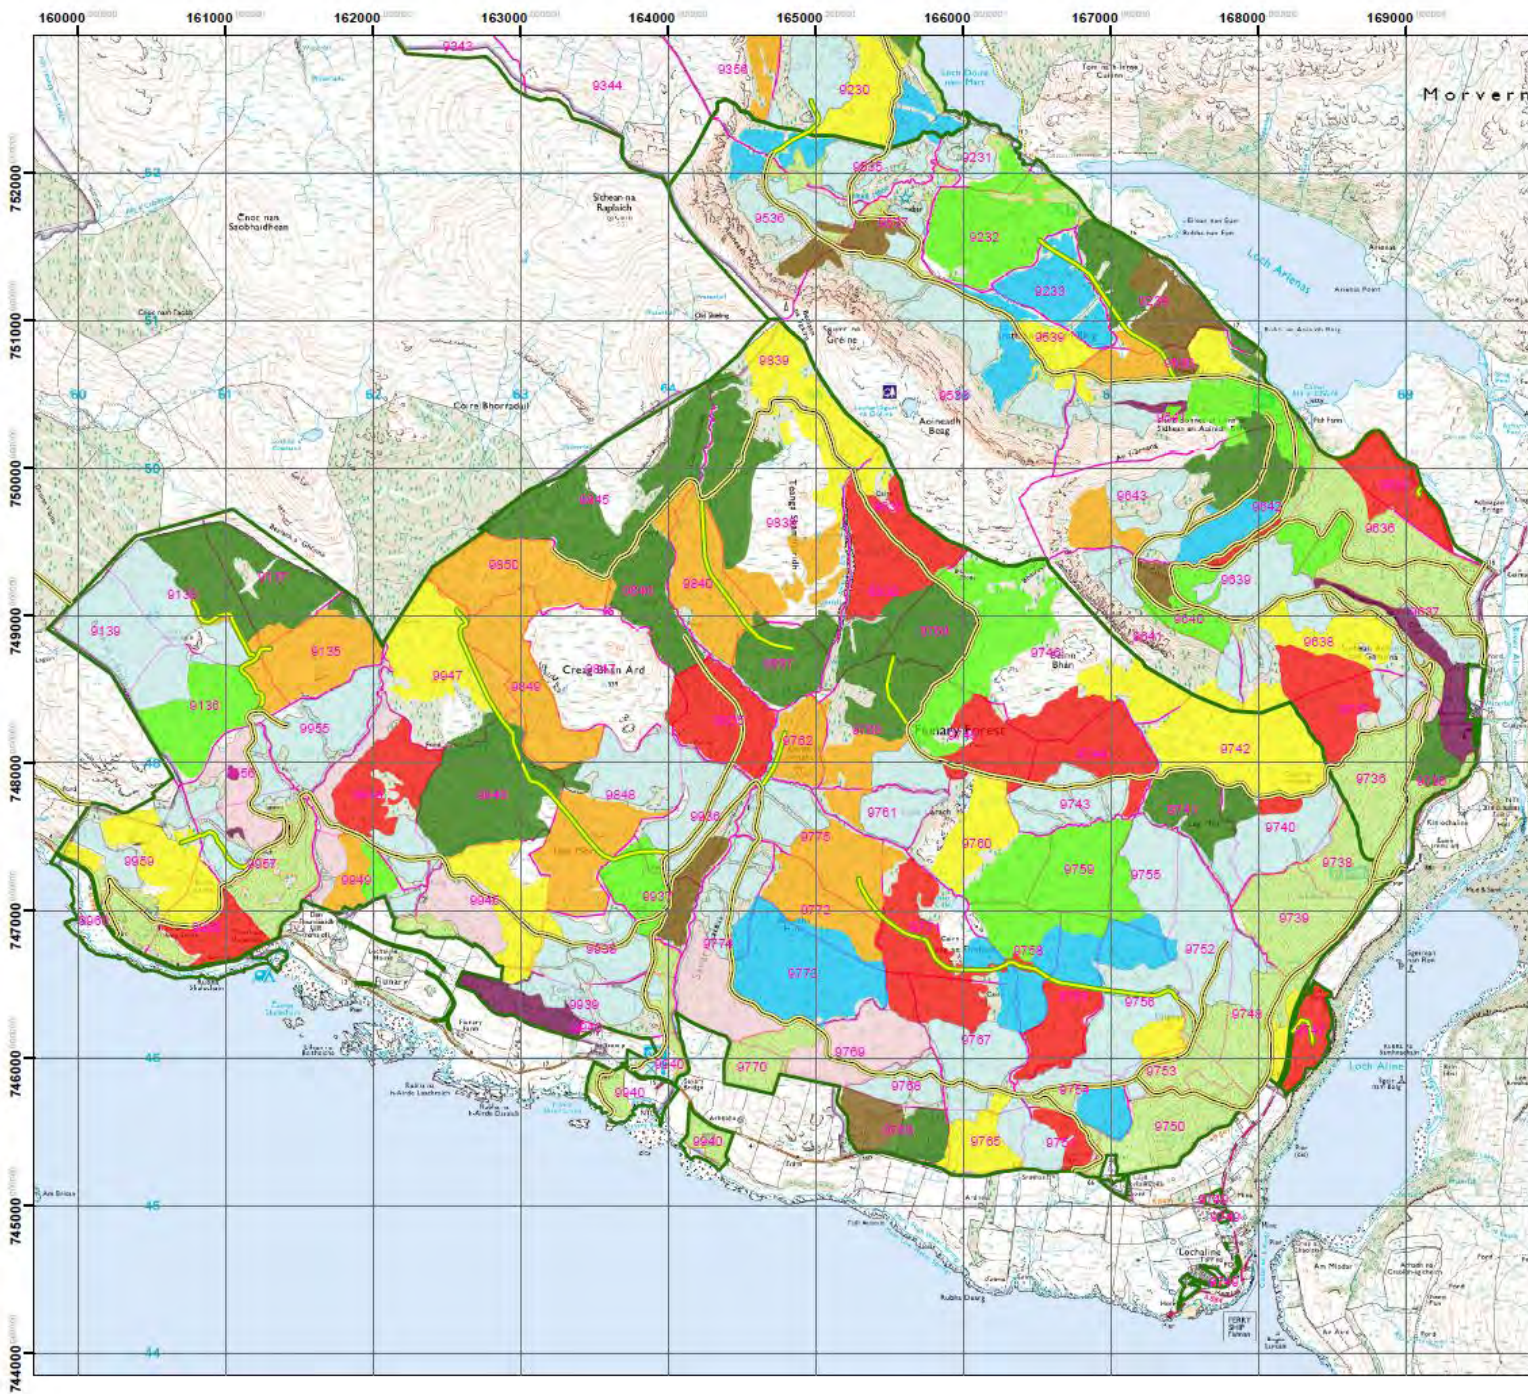

**Lochaber Forest District**

**Morvern Forest Design Plan**

**Map 7c: Management Map: Felling.  
(Lochaline South)**

**Legend**

-  Morvern FDP Area
-  Compartments
-  Forest Roads
-  Planned Forest Roads

**Fell Phases**

-  Phase 1 (2014 - 2018)
-  Phase 2 (2019 - 2023)
-  Phase 3 (2024 - 2028)
-  Phase 4 (2029 - 2033)
-  Phase 5 (2034 - 2038)
-  Phase 6 (2039 - 2043)
-  Phase 7 (2044 - 2048)
-  Post 2049
-  Felled awaiting restock
-  LISS
-  LTR

Scale: 1:33,000 @ A3

November 2013