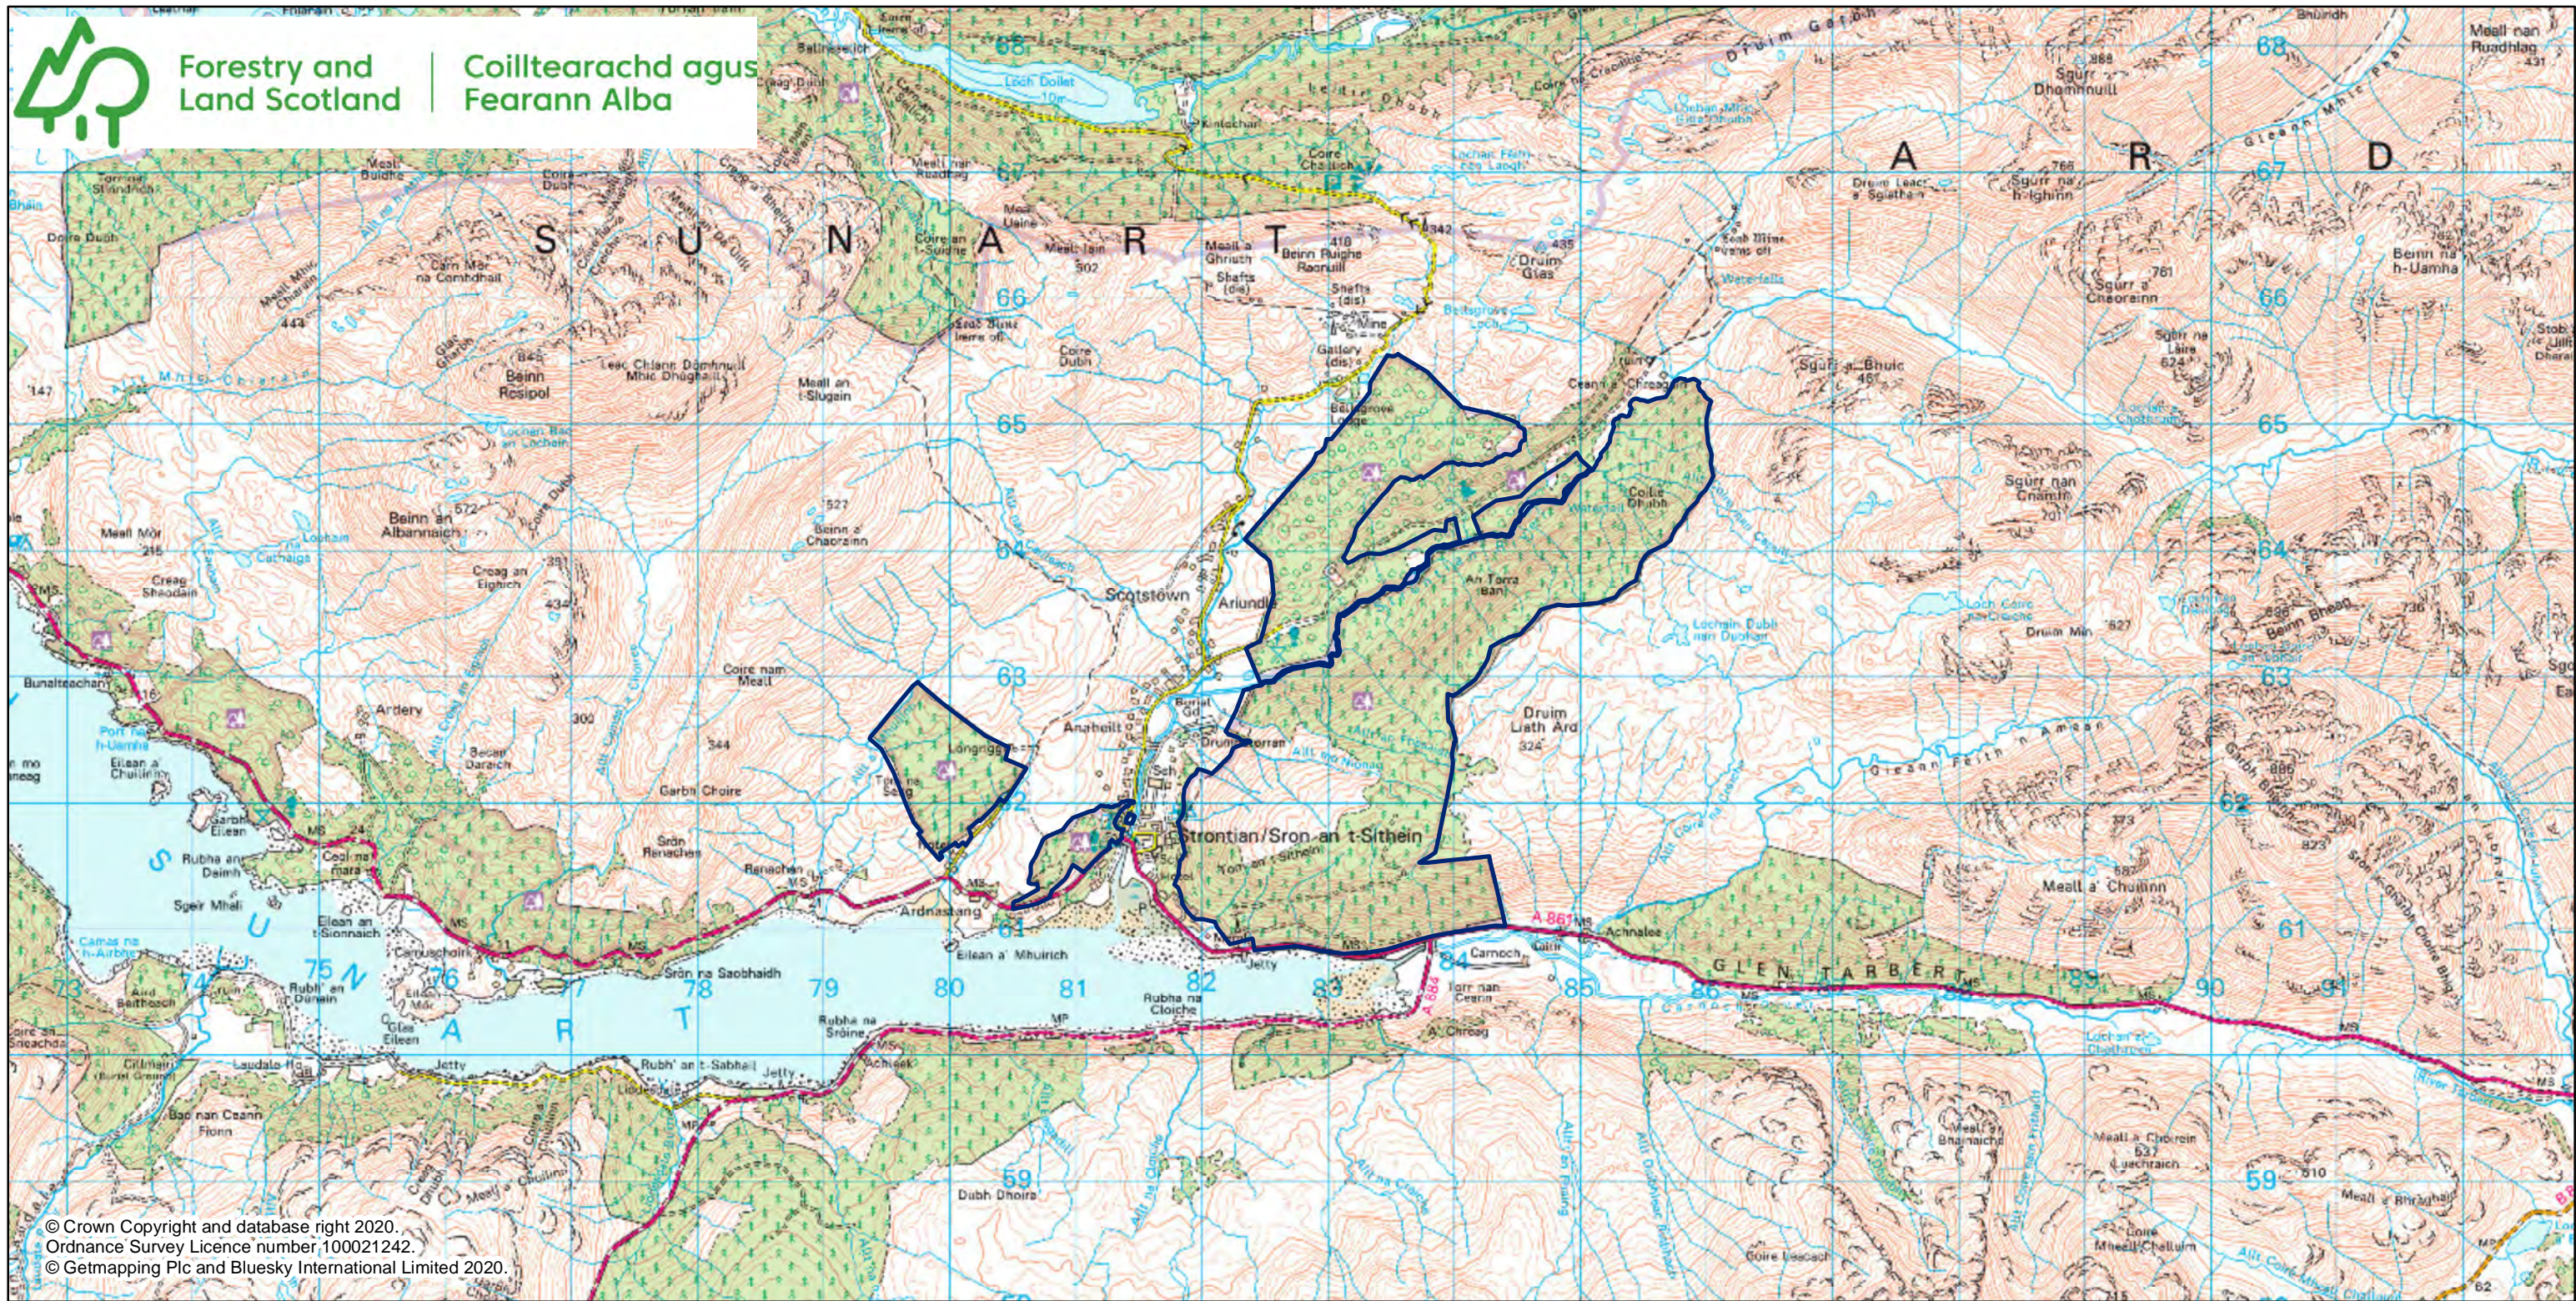

Forestry and Land Scotland

Coilltearachd agus Fearann Alba

© Crown Copyright and database right 2020.  
Ordnance Survey Licence number 100021242.  
© Getmapping Plc and Bluesky International Limited 2020.

### Legend

 Drimnatorran Land Management Plan area

### Drimnatorran LMP Location Map

Author: U321221

Scale @ A3: 1:50,000

Date: 25/11/2020

Scotland's National Forest Estate is responsibly managed to the UK Woodland Assurance Standard.