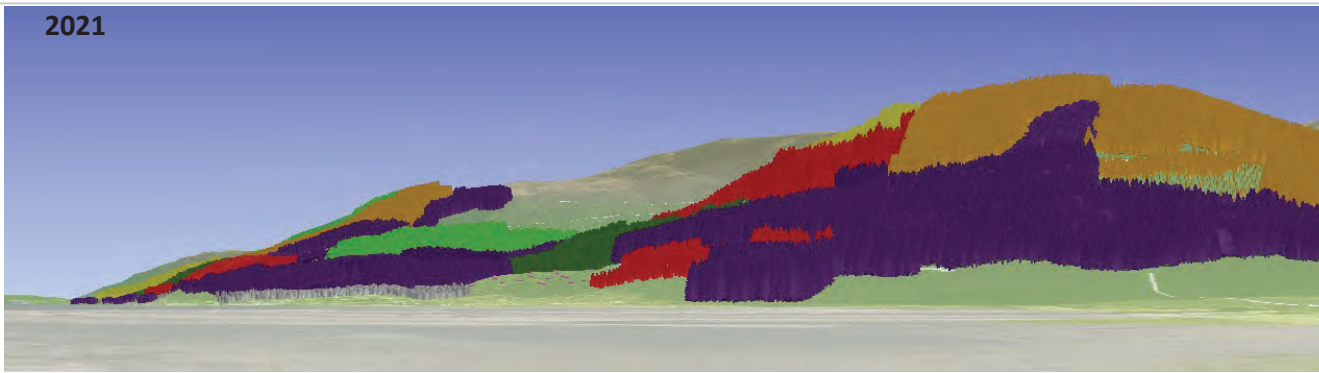

## Visualisation of forest management proposals

Visualisation year

2021

2031

Felling Phases have a rolling 5 year period and for visualisations start on the date shown above.

2021

2031

Scotland's National  
Forest Estate is  
responsibly  
managed to the  
UK Woodland  
Assurance Standard.