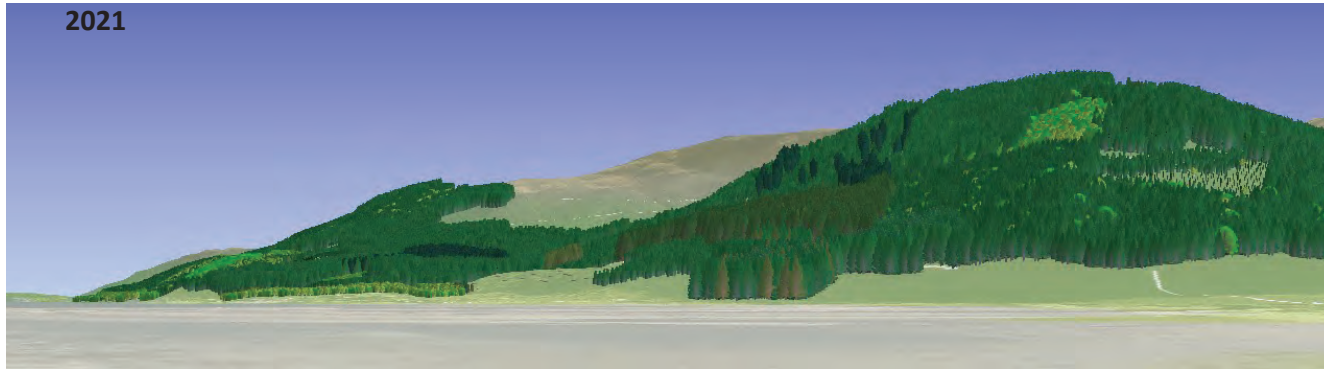

**View:** 1 Ardentinny Beach  
**Grid Ref:** NS190884  
**Date:** 8th February 2021

colours representative of late spring

2021

2041

Scotland's National  
Forest Estate is  
responsibly  
managed to the  
UK Woodland  
Assurance Standard.