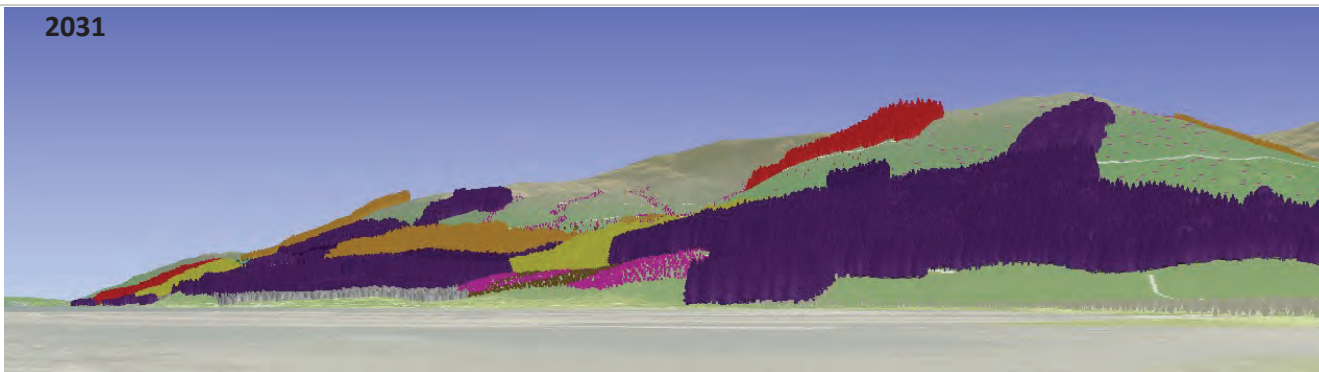

## Visualisation of forest management proposals

Visualisation year

2021

2031

Felling Phases have a rolling 5 year period and for visualisations start on the date shown above.

2021

2031

Scotland's National  
Forest Estate is  
responsibly  
managed to the  
UK Woodland  
Assurance Standard.