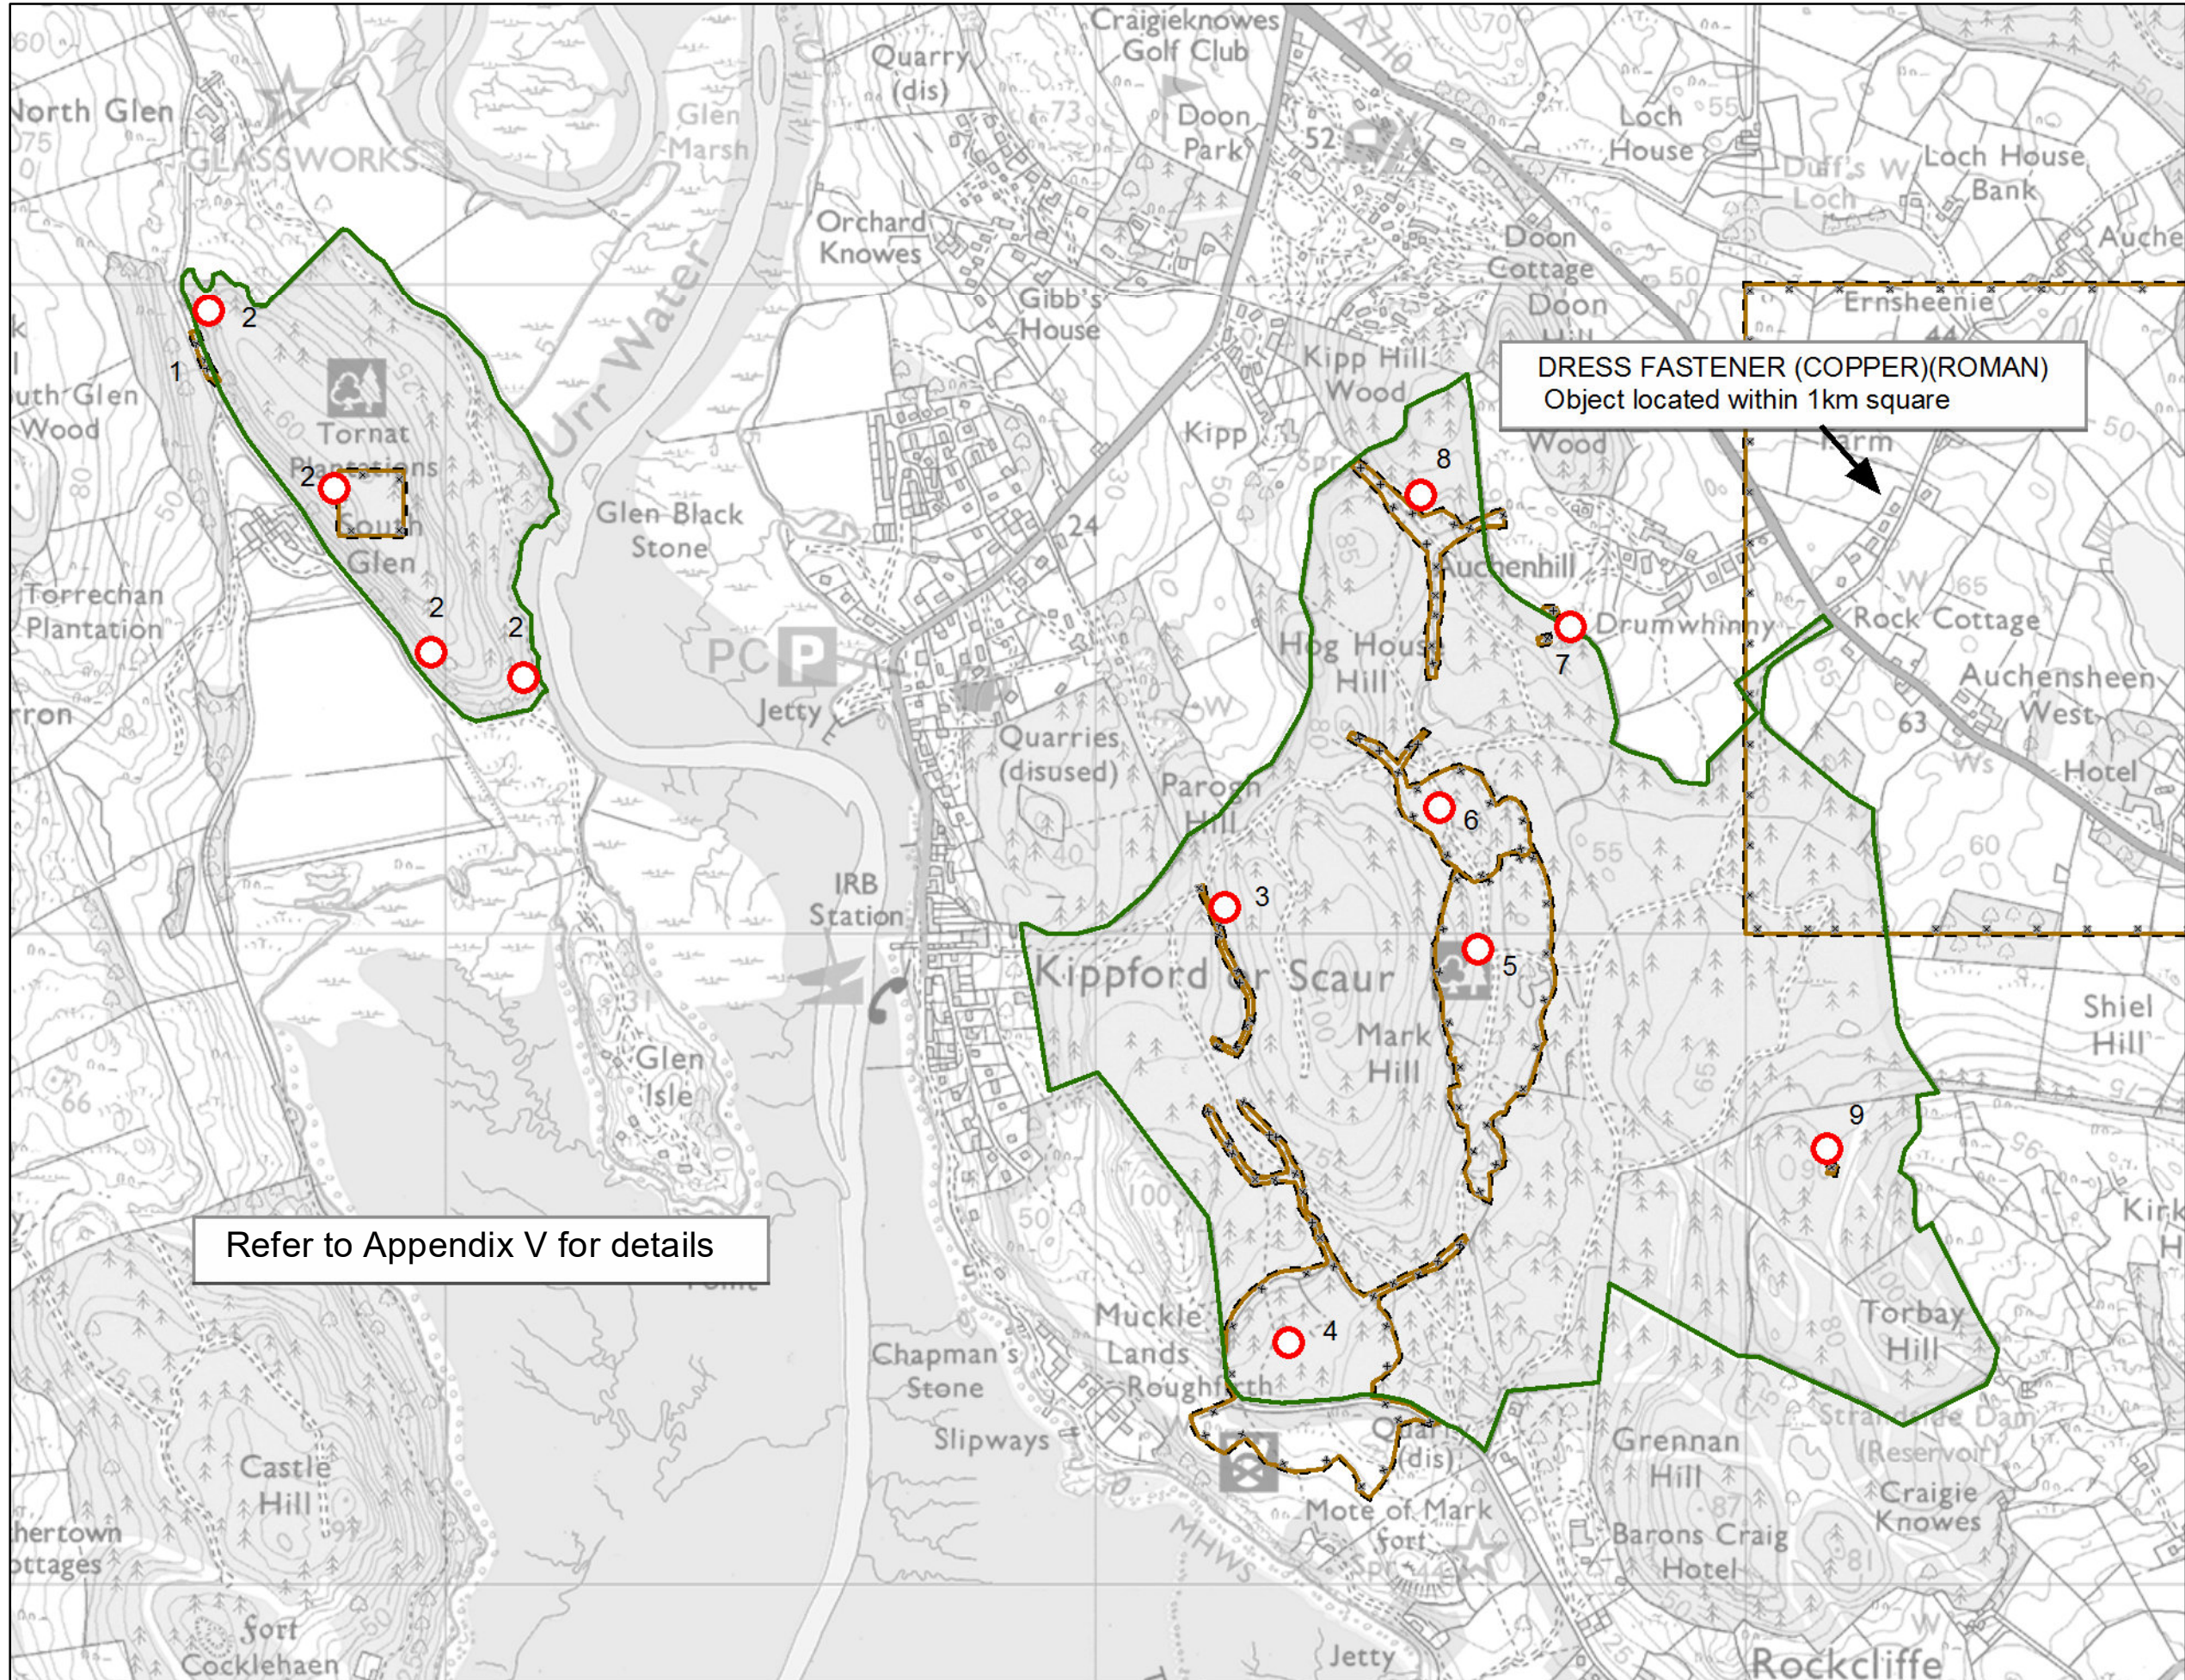

Map 12: Heritage

Author: Robin Fuller

Scale @ A3: 1:10,000

Date: 24/02/2023

Legend

Blocks

Heritage

Heritage

Reproduced by permission of Ordnance Survey on behalf of HMSO. © Crown copyright and database right 2023. All rights reserved. Ordnance Survey Licence number 100024925. © Getmapping Plc and Bluesky International Limited 2023.