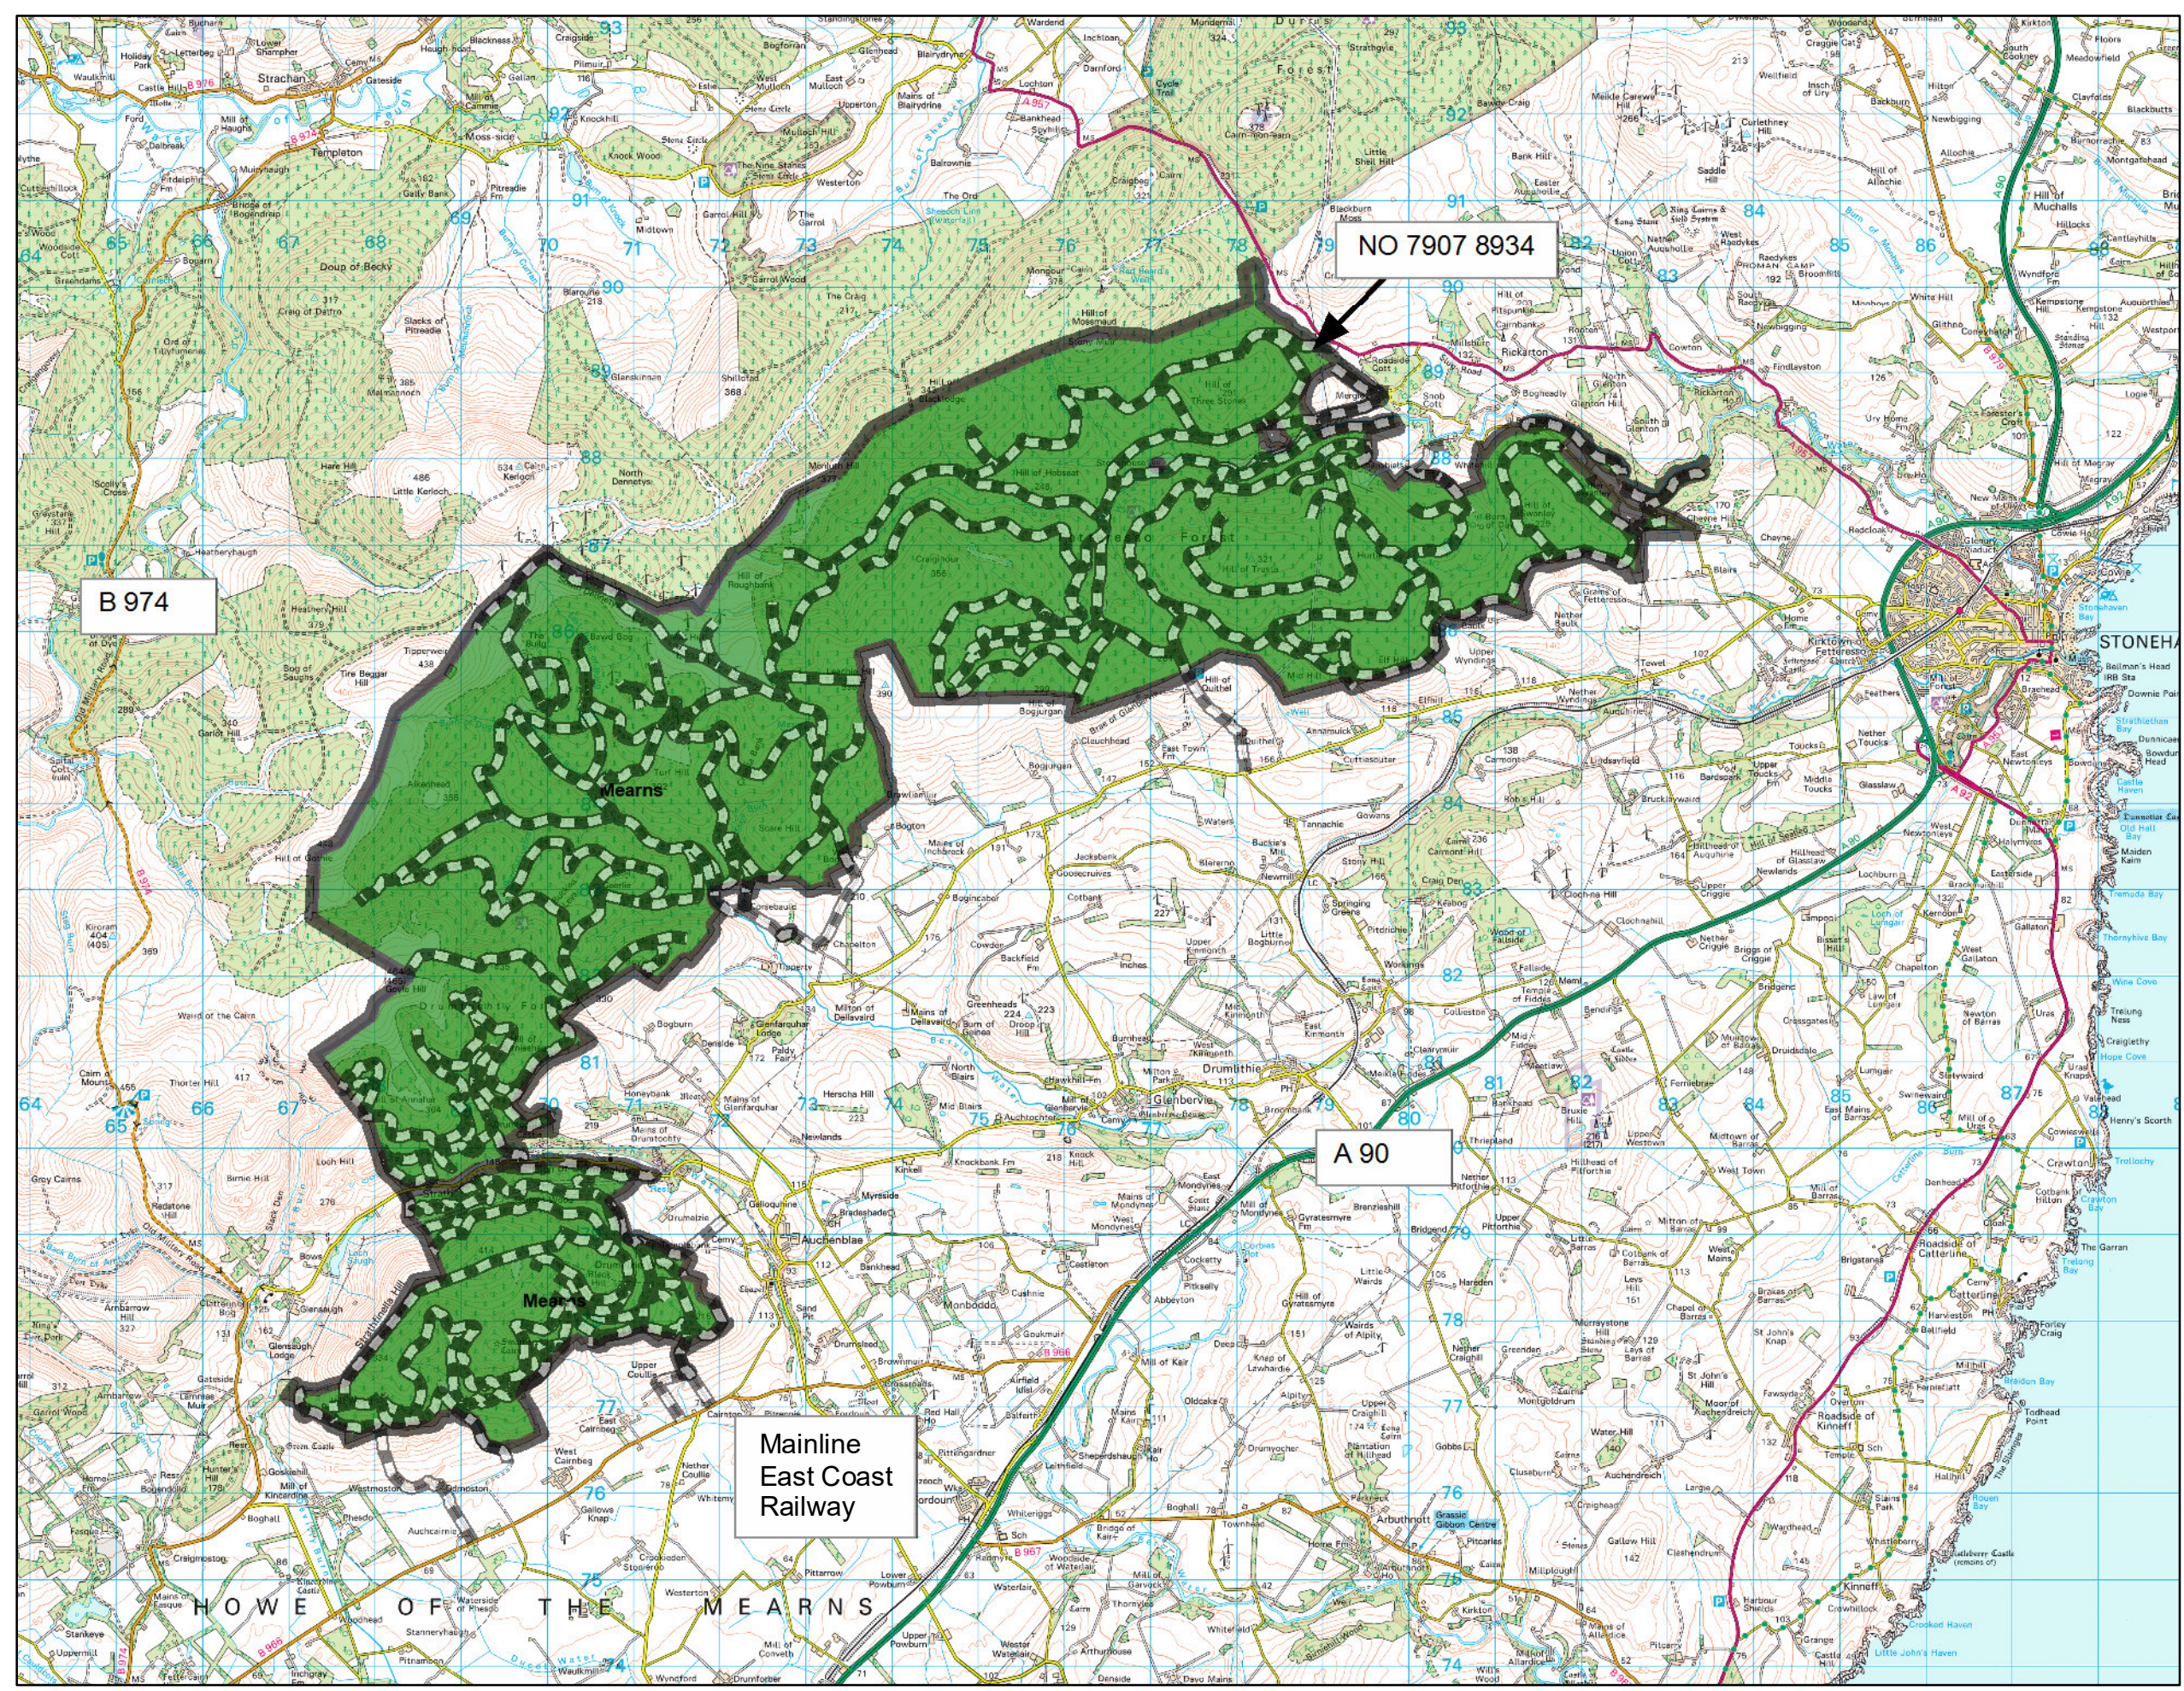

Mearns LMP - Location map

Author: Rob Cooper
Scale @ A3: 1:75,000
Date: 12/08/2024

Legend

- Forest Roads
- Blocks

Reproduced by permission of Ordnance Survey on behalf of HMSO. © Crown copyright and database right 2024. All rights reserved. Ordnance Survey Licence number 100024925. © Getmapping Plc and Bluesky International Limited 2024.

Scotland's national forests and land are responsibly managed to the UK Woodland Assurance Standard.

Mainline East Coast Railway

B 974

NO 7907 8934

A 90

HOWE OF THE MEARNS