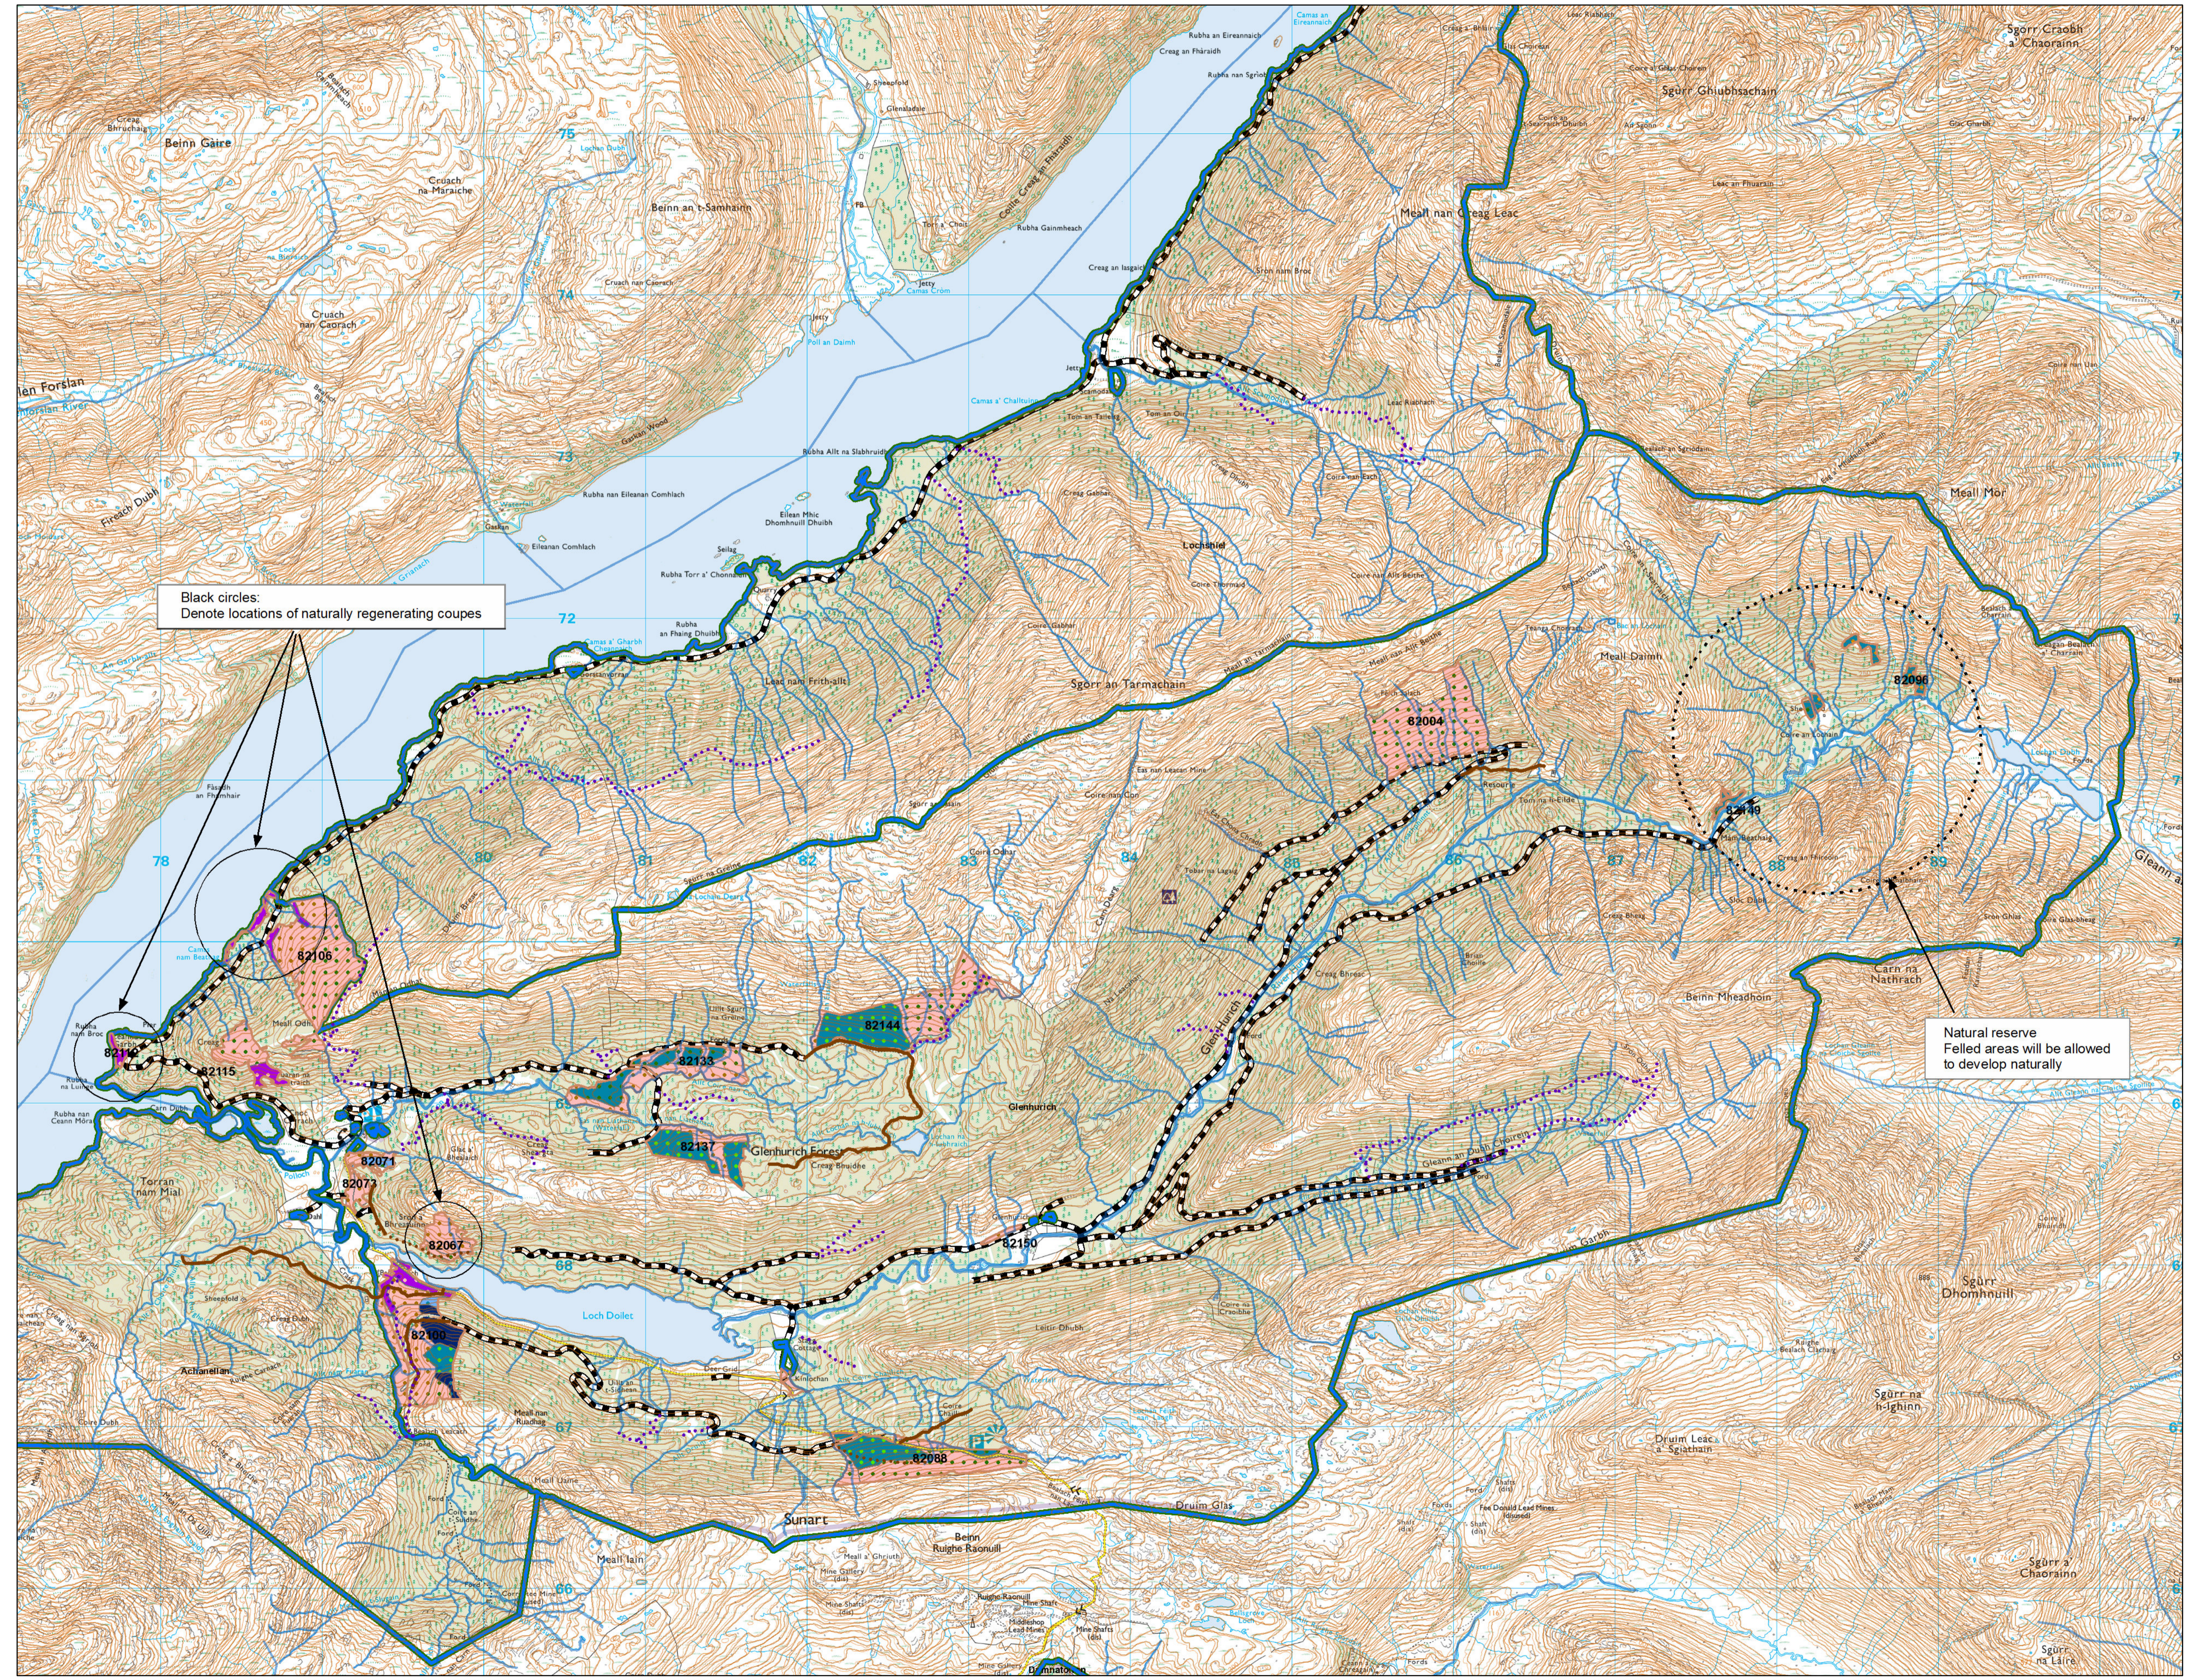

Approved Phase 2 restock areas

Author: Catriona MacIannan

Scale @ A1: 1:20,000

Date: 16/09/2022

Restock Species Pure and Mixtures

1. Ash
   - Beech
   - Birch
   - Douglas Fir
   - Larch
   - Lodgepole Pine
   - Norway Spruce
   - Oak
   - Native Mixed/Other Broadleaves
   - Other/Mixed Broadleaves
   - Other/Mixed Conifers
   - Scots Pine
   - Sitka Spruce
   - Open
2. Species Mixture
3. Main colour = Dominant species
   - Dots = Secondary species
   - Sitka spruce with Birch shown here

Reproduced by permission of Ordnance Survey on behalf of HMSO. © Crown copyright and database right 2022. All rights reserved. Ordnance Survey Licence number 10024925. © Bluesky International Ltd and Getmapping Plc 2022.

Scotland's national forests and land are responsibly managed to the UK Woodland Assurance Standard.

Natural reserve Felled areas will be allowed to develop naturally