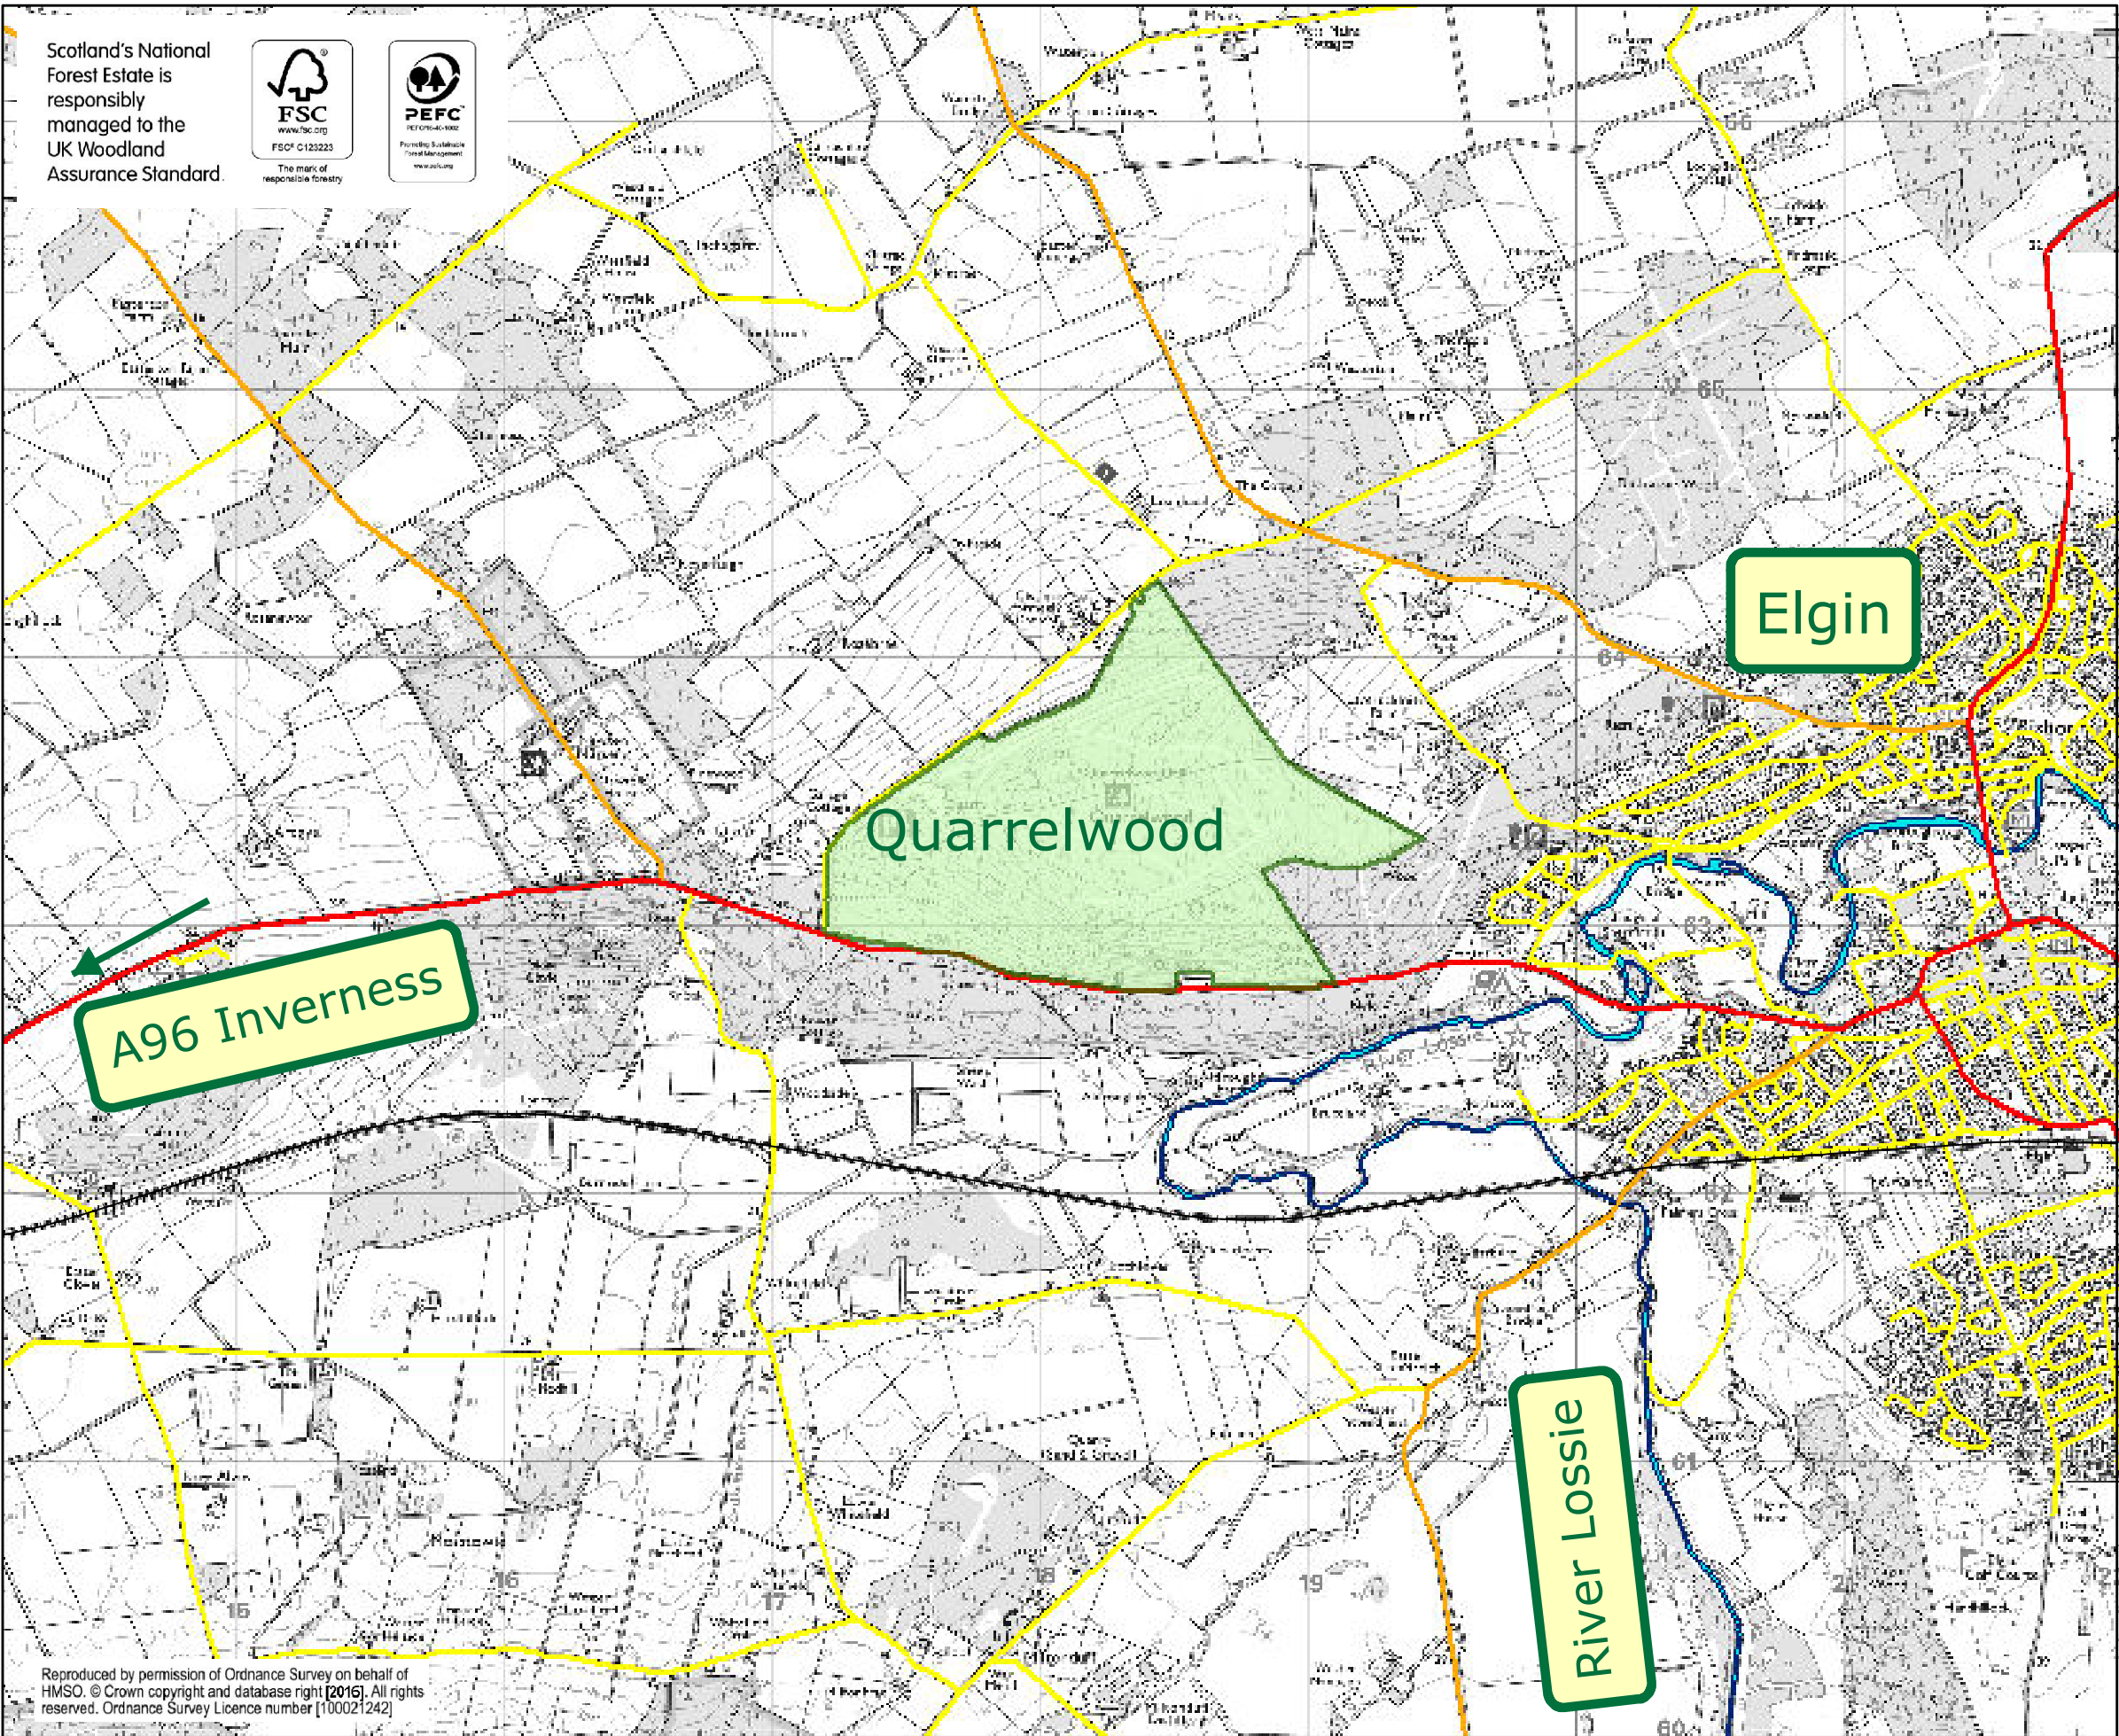

Scotland's National Forest Estate is responsibly managed to the UK Woodland Assurance Standard.

Moray & Aberdeenshire Forest District Quarrelwood

Map 1 Location

O.S. Grid Ref NJ 174 634
Date April 2017
Scale: 1:25,000@A3

-  Quarrelwood
-  A road
-  B road
-  Minor road