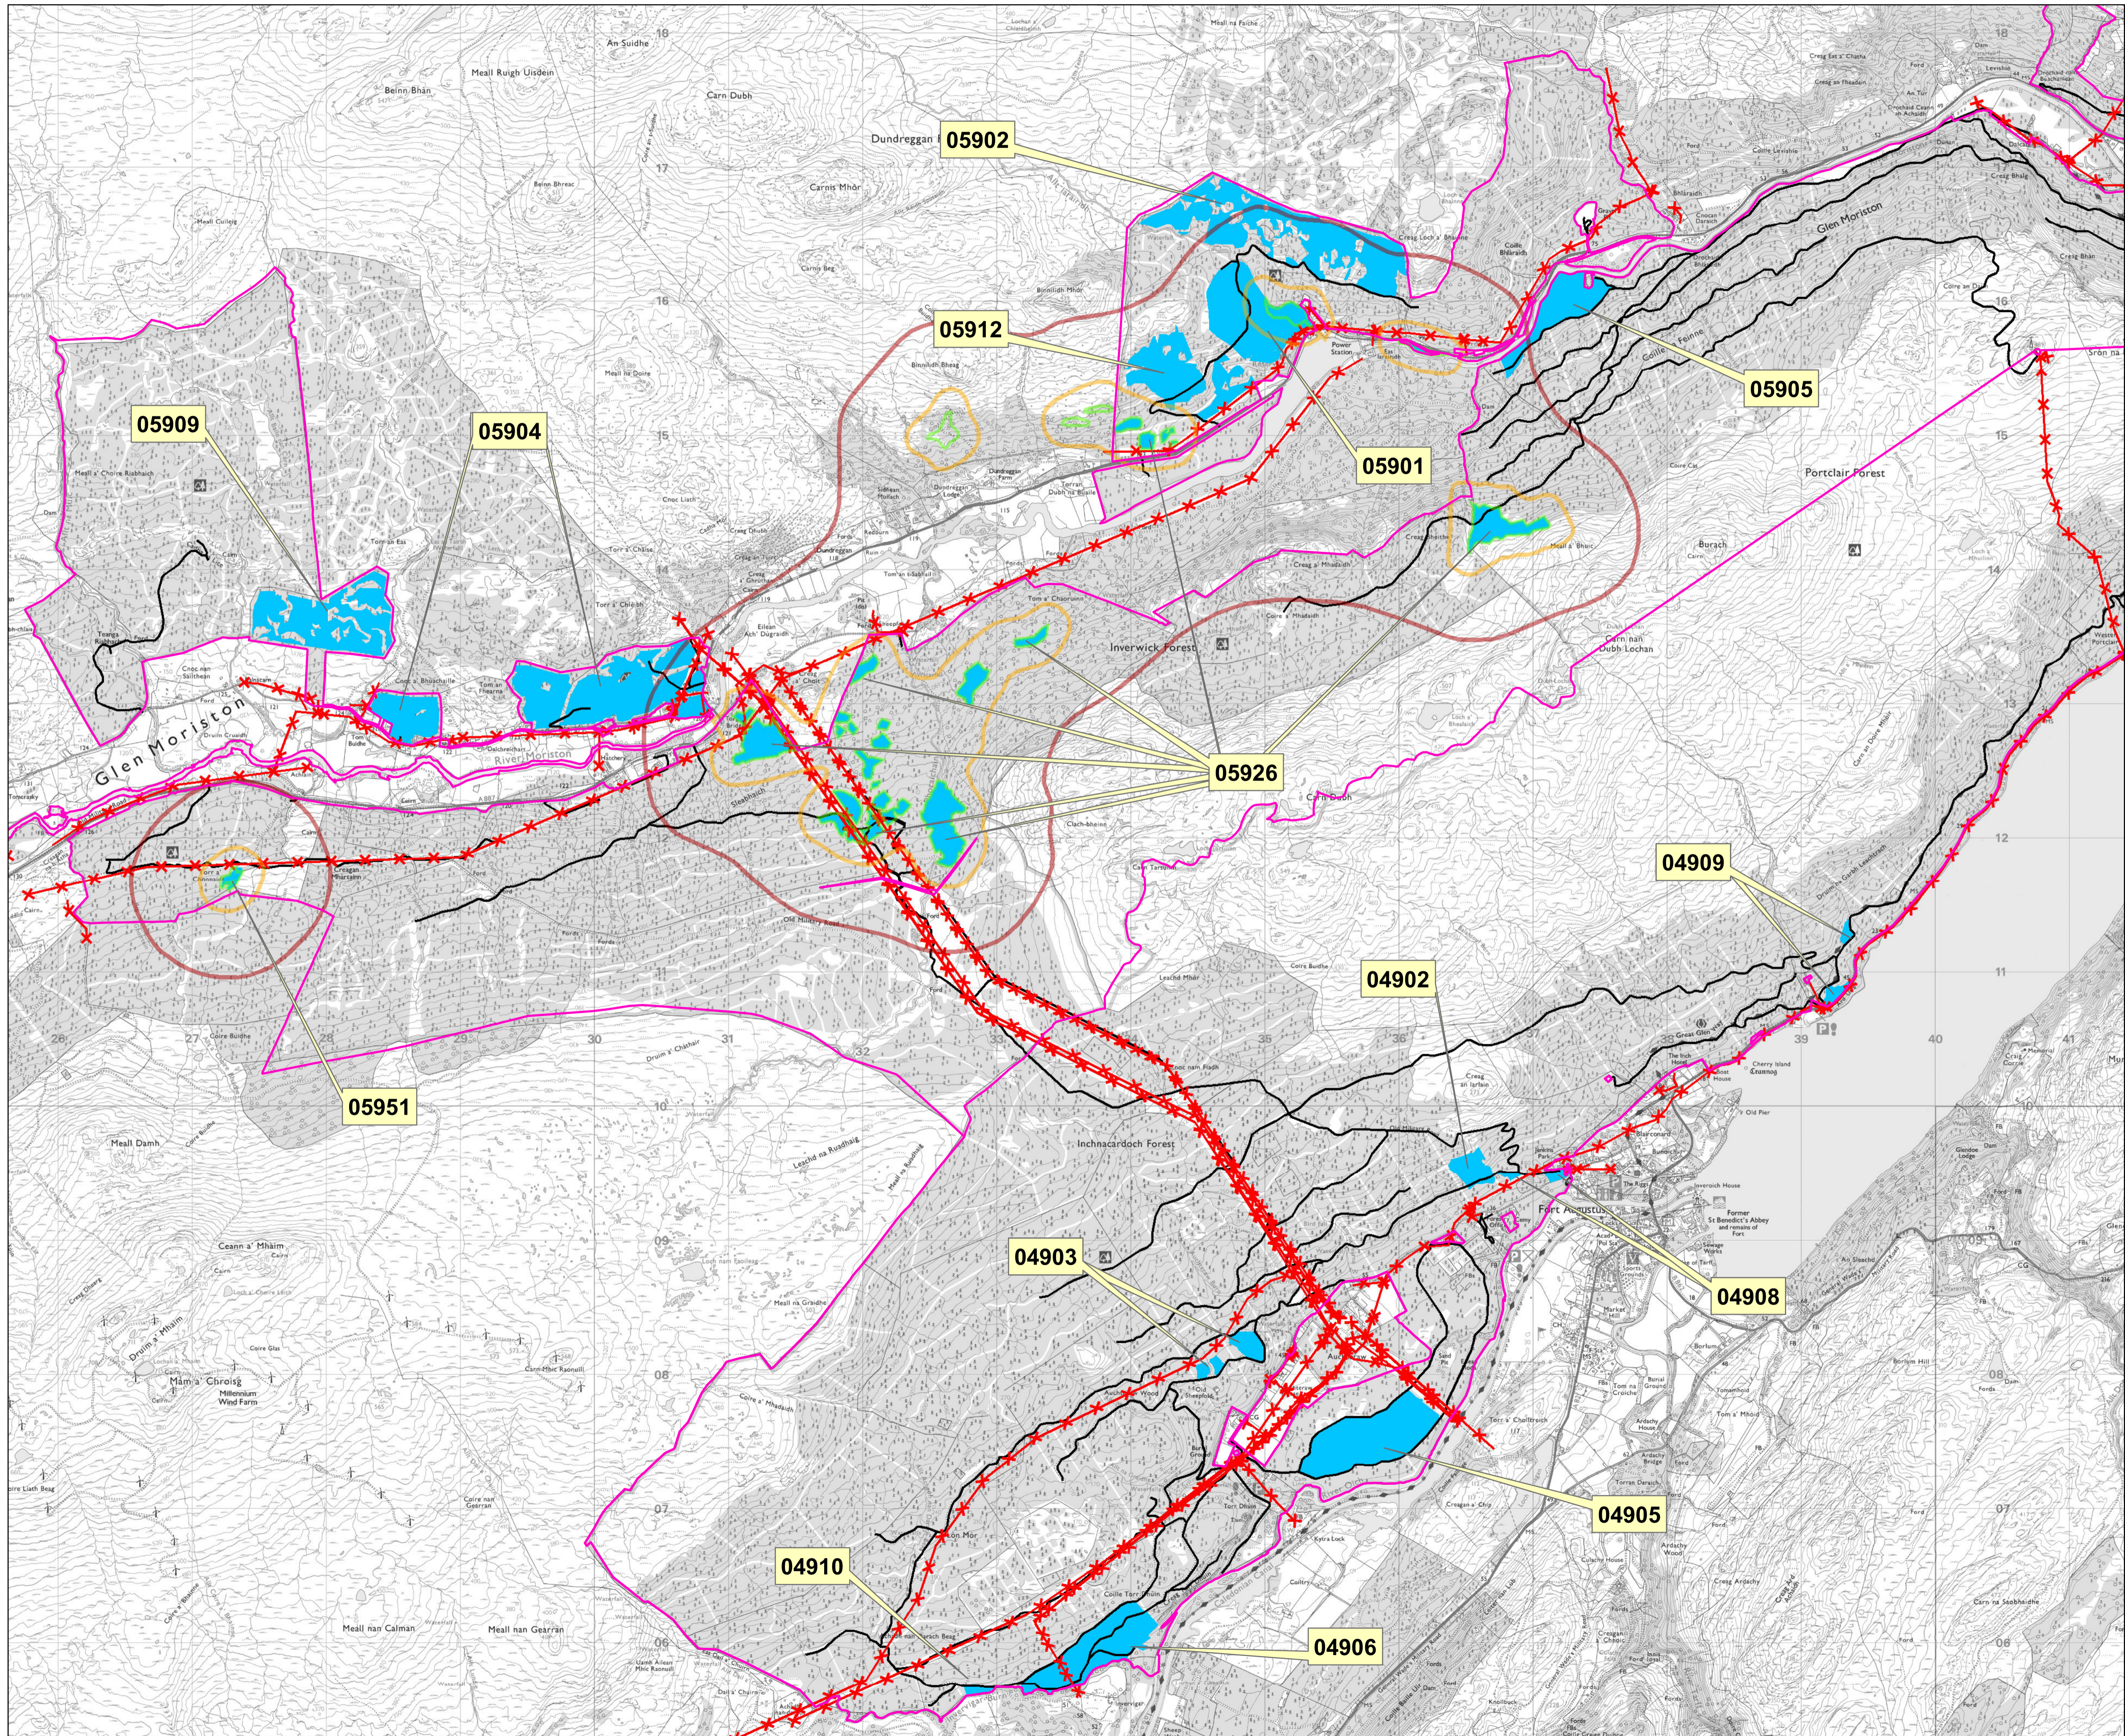

### Map 5a Thinning Coupes

- Fort Augustus LMP Area
- x-x Overhead powerline
- Existing Forest Roads
- Thinning Coupes
- Caledonian Pinewood Inventory**
- Caledonian Pinewood
- Cal Pinewood Regeneration Zone
- Cal Pinewood Buffer Zone

0 0.225 0.45 0.9 1.35 1.8 Km

Scale @ A3: 1:24,000

Date: 03/11/2024

Reproduced by permission of Ordnance Survey on behalf of HMSO. © Crown copyright and database right [2024]. All rights reserved. Ordnance Survey Licence number [100021242]. © Getmapping Plc and Bluesky International Limited 2024.

### Map 5b Thinning Coupes

- Fort Augustus LMP Area
- ✕✕ Overhead powerline
- Existing Forest Roads
- Thinning Coupes
- Caledonian Pinewood Inventory**
- Caledonian Pinewood
- Cal Pinewood Regeneration Zone
- Cal Pinewood Buffer Zone

00.225.45 0.9 1.35 1.8 Km

Scale @ A3: 1:24,000

Date: 03/11/2024

Reproduced by permission of Ordnance Survey on behalf of HMSO. © Crown copyright and database right [2024]. All rights reserved. Ordnance Survey Licence number [100021242]. © Getmapping Plc and Bluesky International Limited 2024.