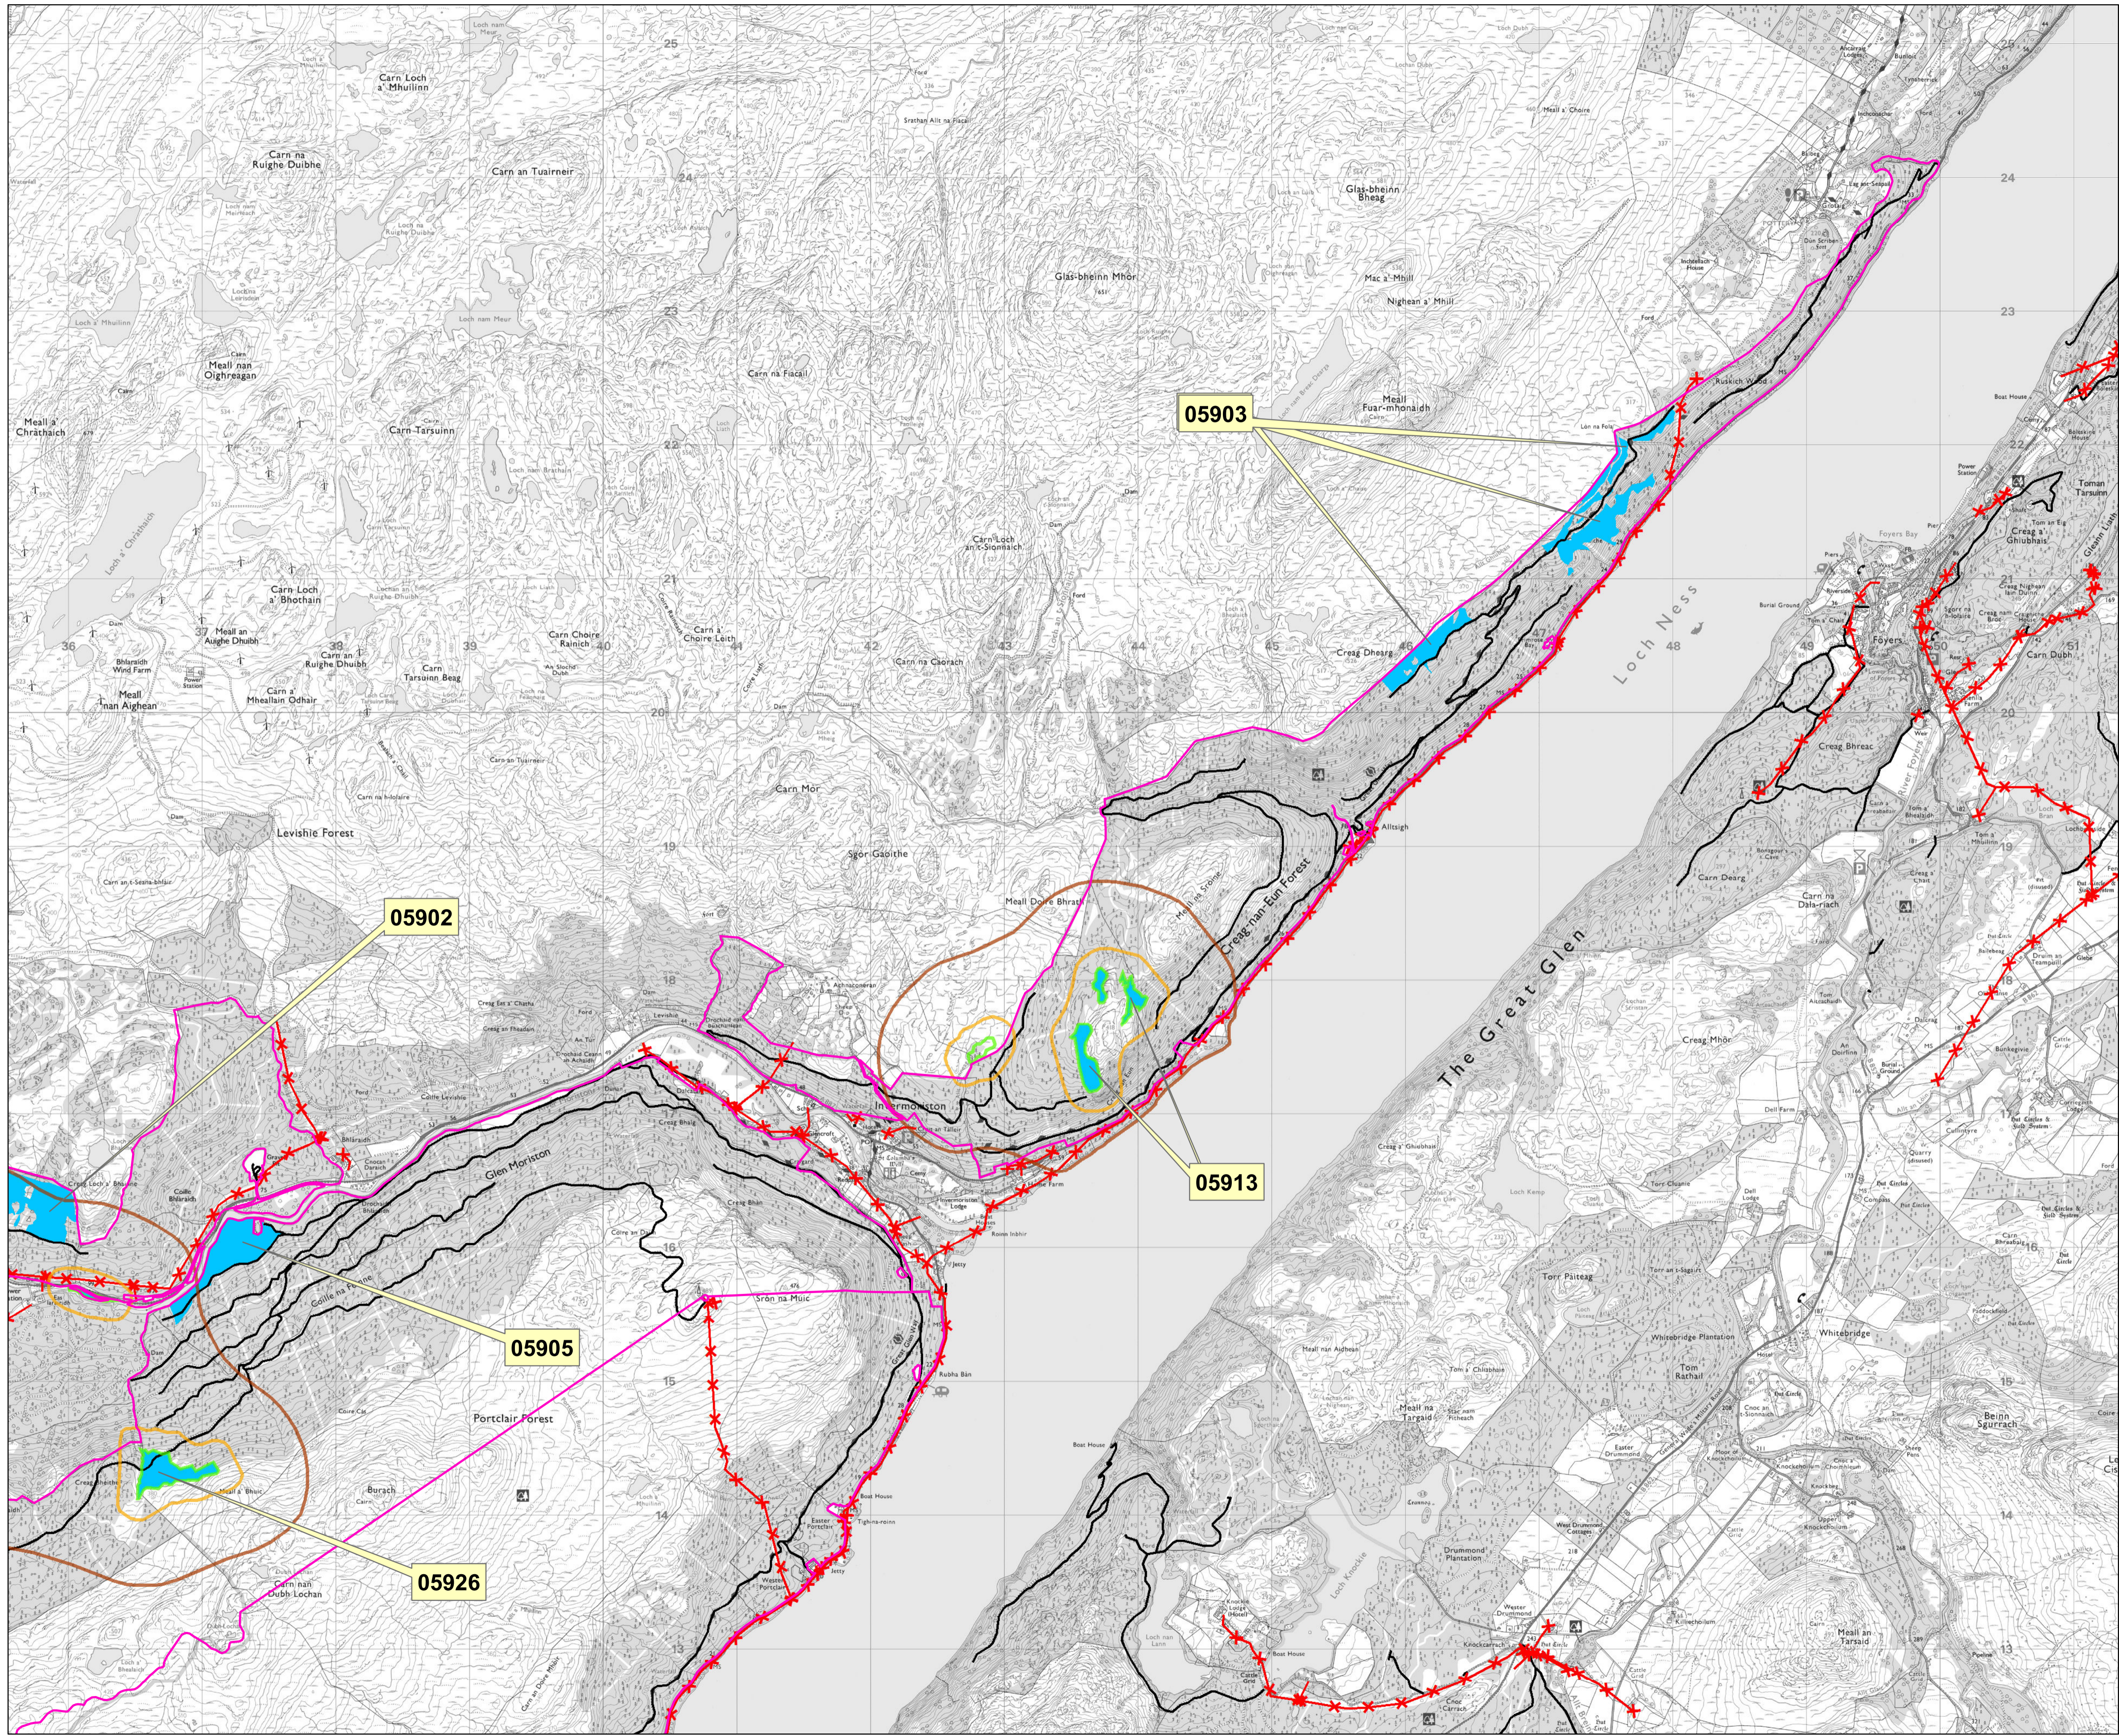

### Map 5a Thinning Coupes

- Fort Augustus LMP Area
- x-x Overhead powerline
- Existing Forest Roads
- Thinning Coupes
- Caledonian Pinewood Inventory**
- Caledonian Pinewood
- Cal Pinewood Regeneration Zone
- Cal Pinewood Buffer Zone

0 0.225 0.45 0.9 1.35 1.8 Km

Scale @ A3: 1:24,000

Date: 03/11/2024

Reproduced by permission of Ordnance Survey on behalf of HMSO. © Crown copyright and database right [2024]. All rights reserved. Ordnance Survey Licence number [100021242]. © Getmapping Plc and Bluesky International Limited 2024.

### Map 5b Thinning Coupes

- Fort Augustus LMP Area
- ✕✕ Overhead powerline
- Existing Forest Roads
- Thinning Coupes
- Caledonian Pinewood Inventory**
- Caledonian Pinewood
- Cal Pinewood Regeneration Zone
- Cal Pinewood Buffer Zone

00.225.45 0.9 1.35 1.8 Km

Scale @ A3: 1:24,000

Date: 03/11/2024

Reproduced by permission of Ordnance Survey on behalf of HMSO. © Crown copyright and database right [2024]. All rights reserved. Ordnance Survey Licence number [100021242]. © Getmapping Plc and Bluesky International Limited 2024.