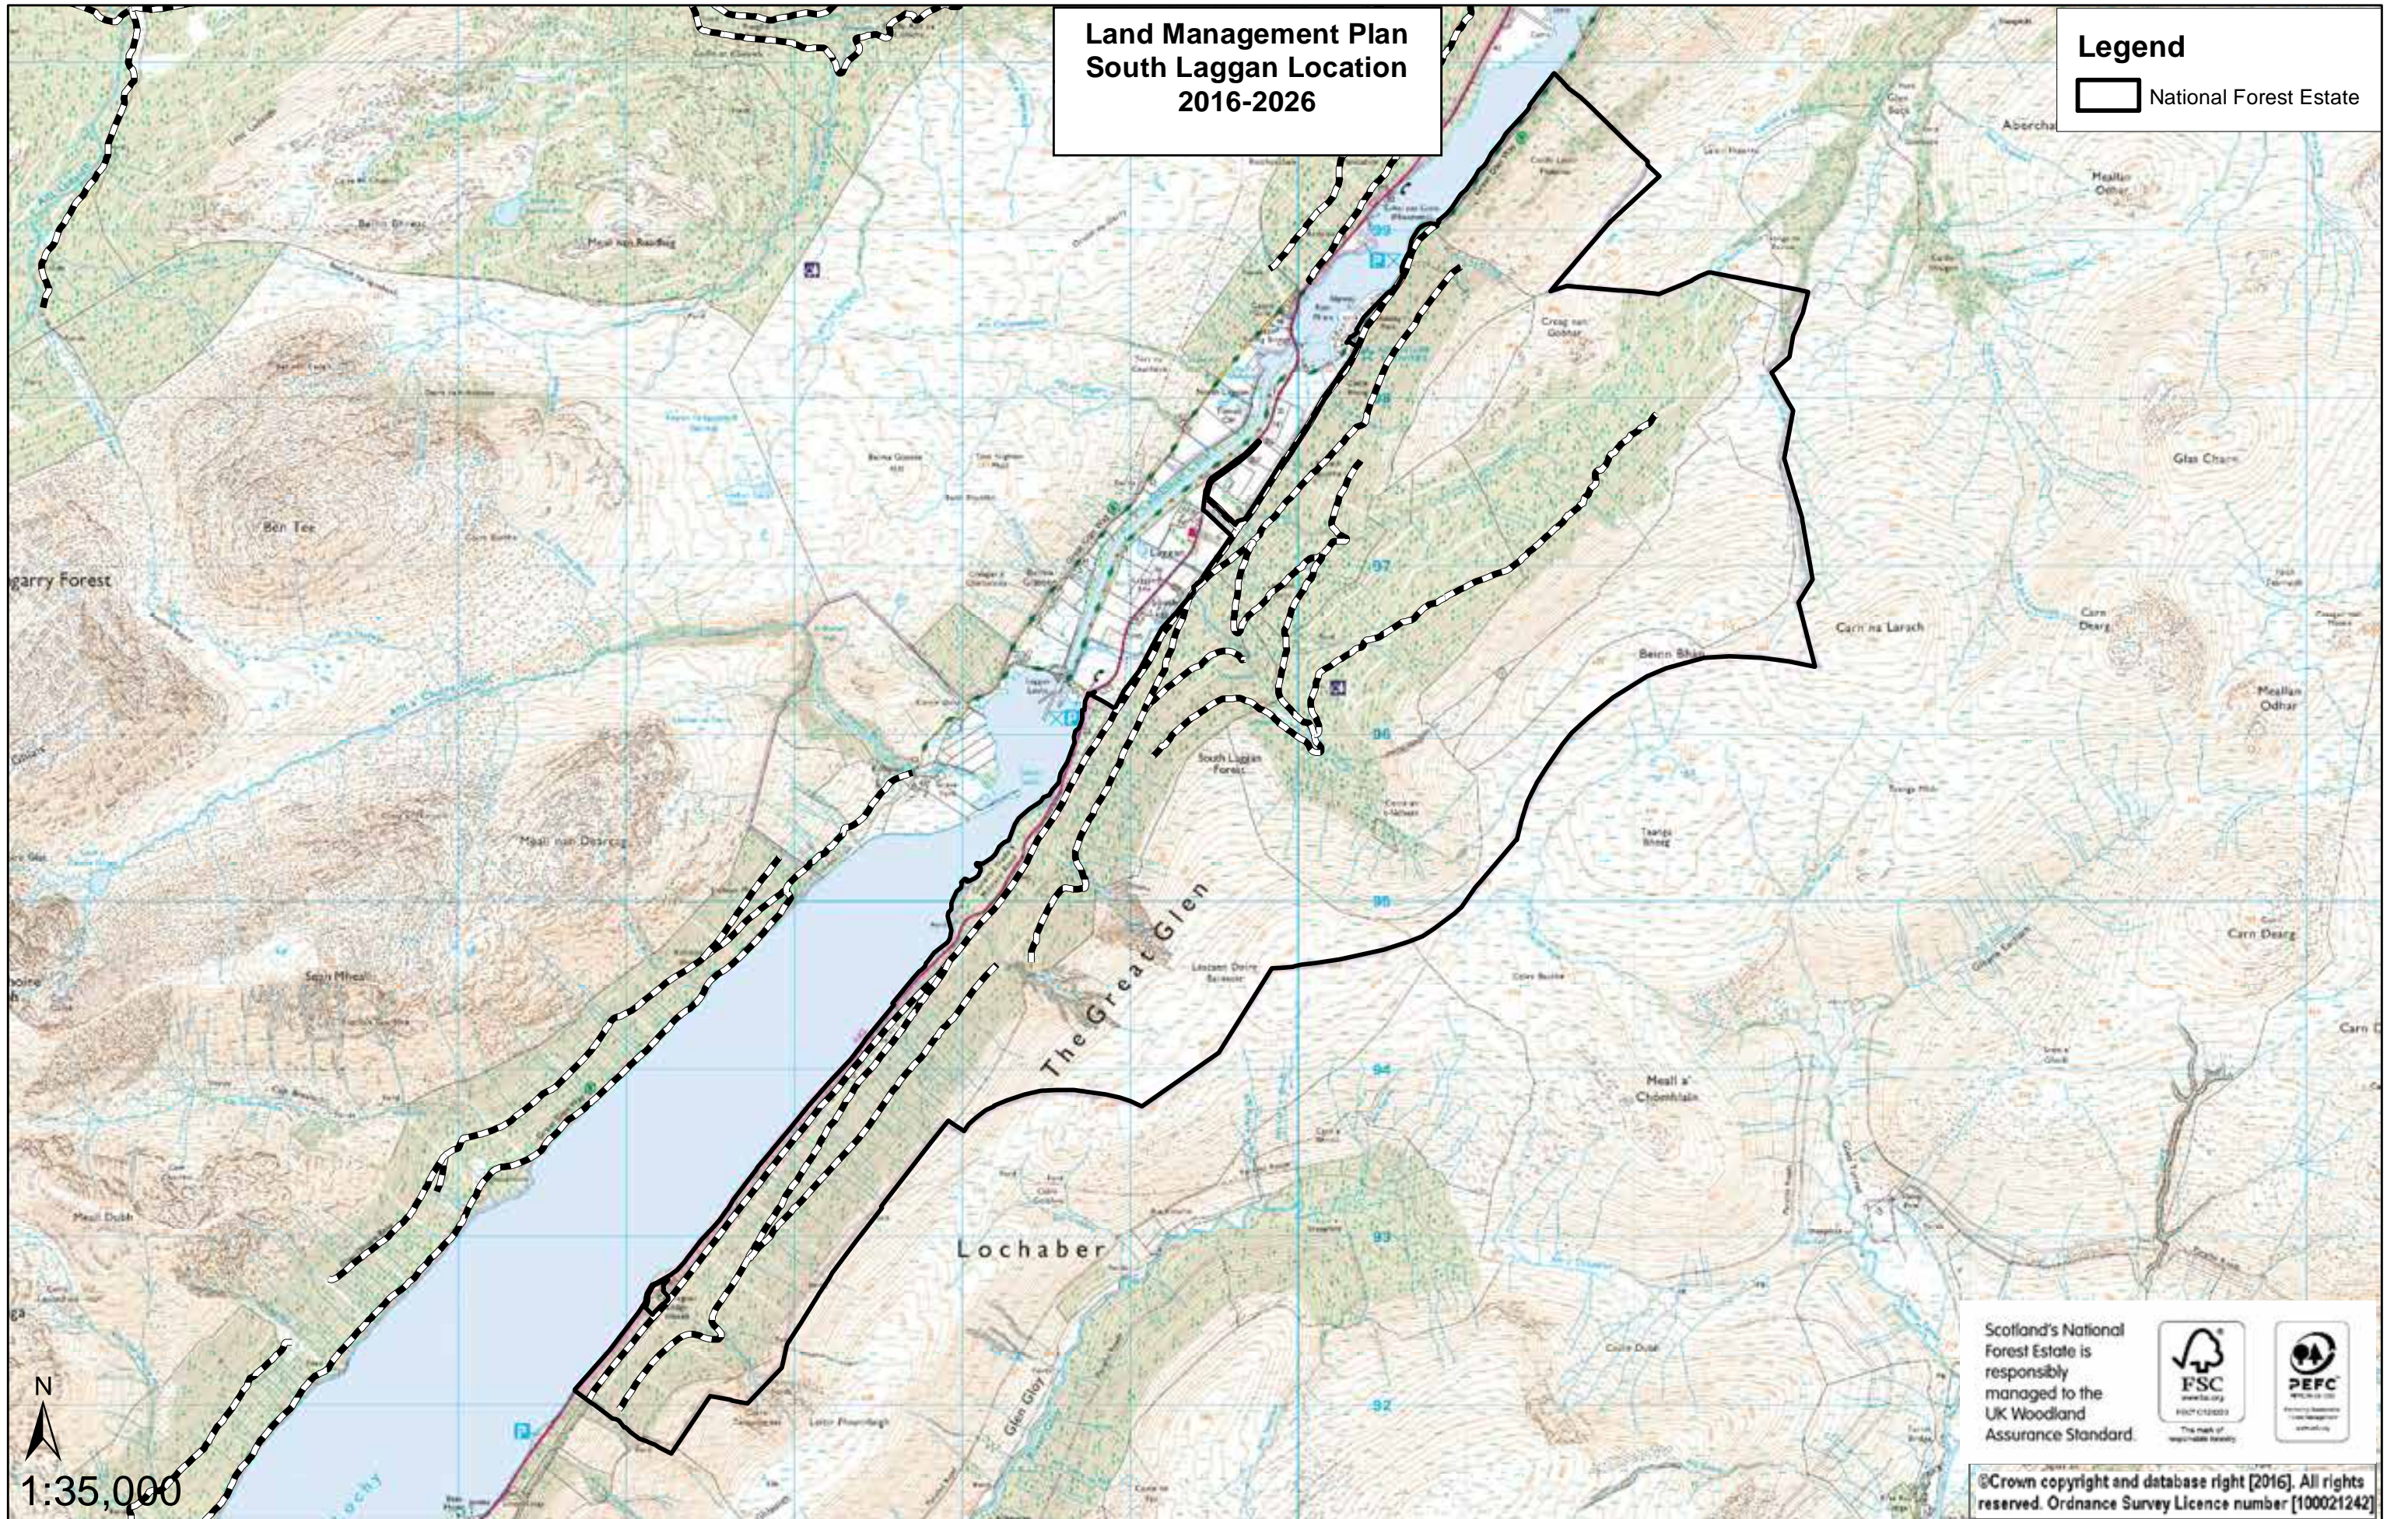

Land Management Plan
South Laggan Location
2016-2026

Legend
[Outline] National Forest Estate

Scotland's National Forest Estate is responsibly managed to the UK Woodland Assurance Standard.

©Crown copyright and database right [2016]. All rights reserved. Ordnance Survey Licence number [100021242]