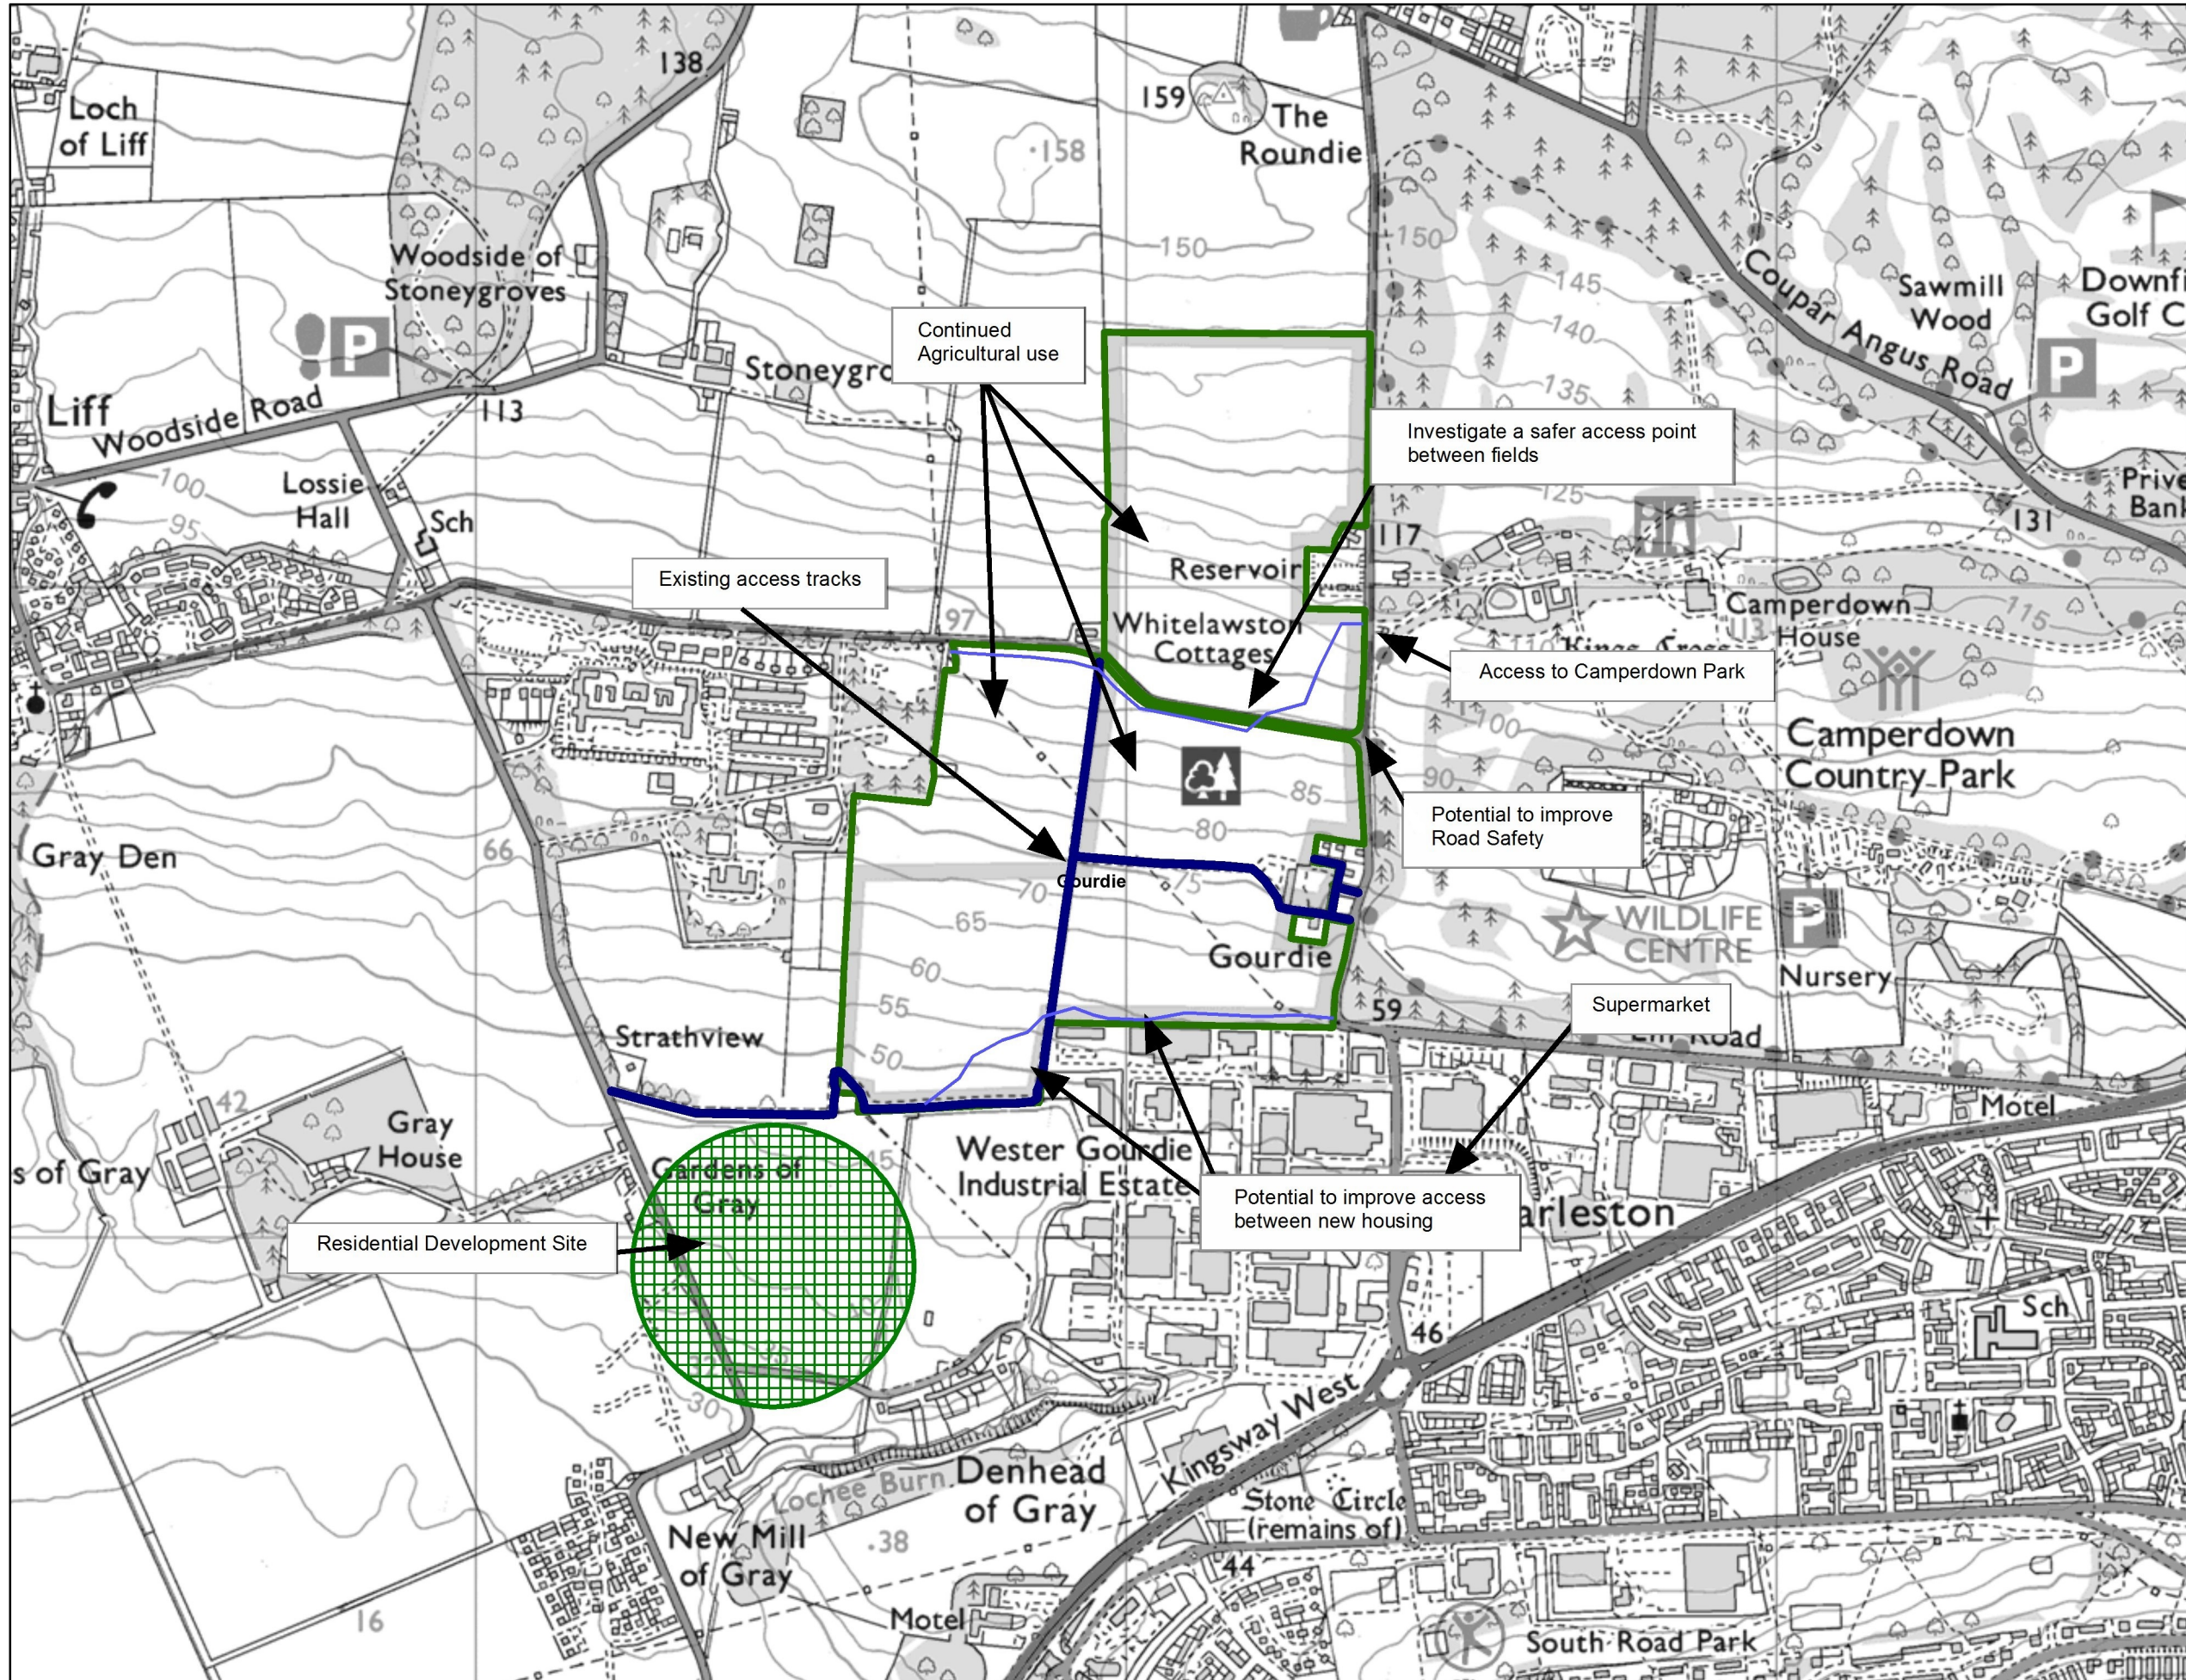

Map3: Analysis and Concept

Author: Robin Almond

Scale @ A3: 1:10,000

Date: 21/10/2021

Legend

- Forest Roads
- Potential Access Creation
- Blocks

Reproduced by permission of Ordnance Survey on behalf of HMSO.  
 © Crown copyright and database right 2021. All rights reserved.  
 Ordnance Survey Licence number 100024925.  
 © Getmapping Plc and Bluesky International Limited 2021.