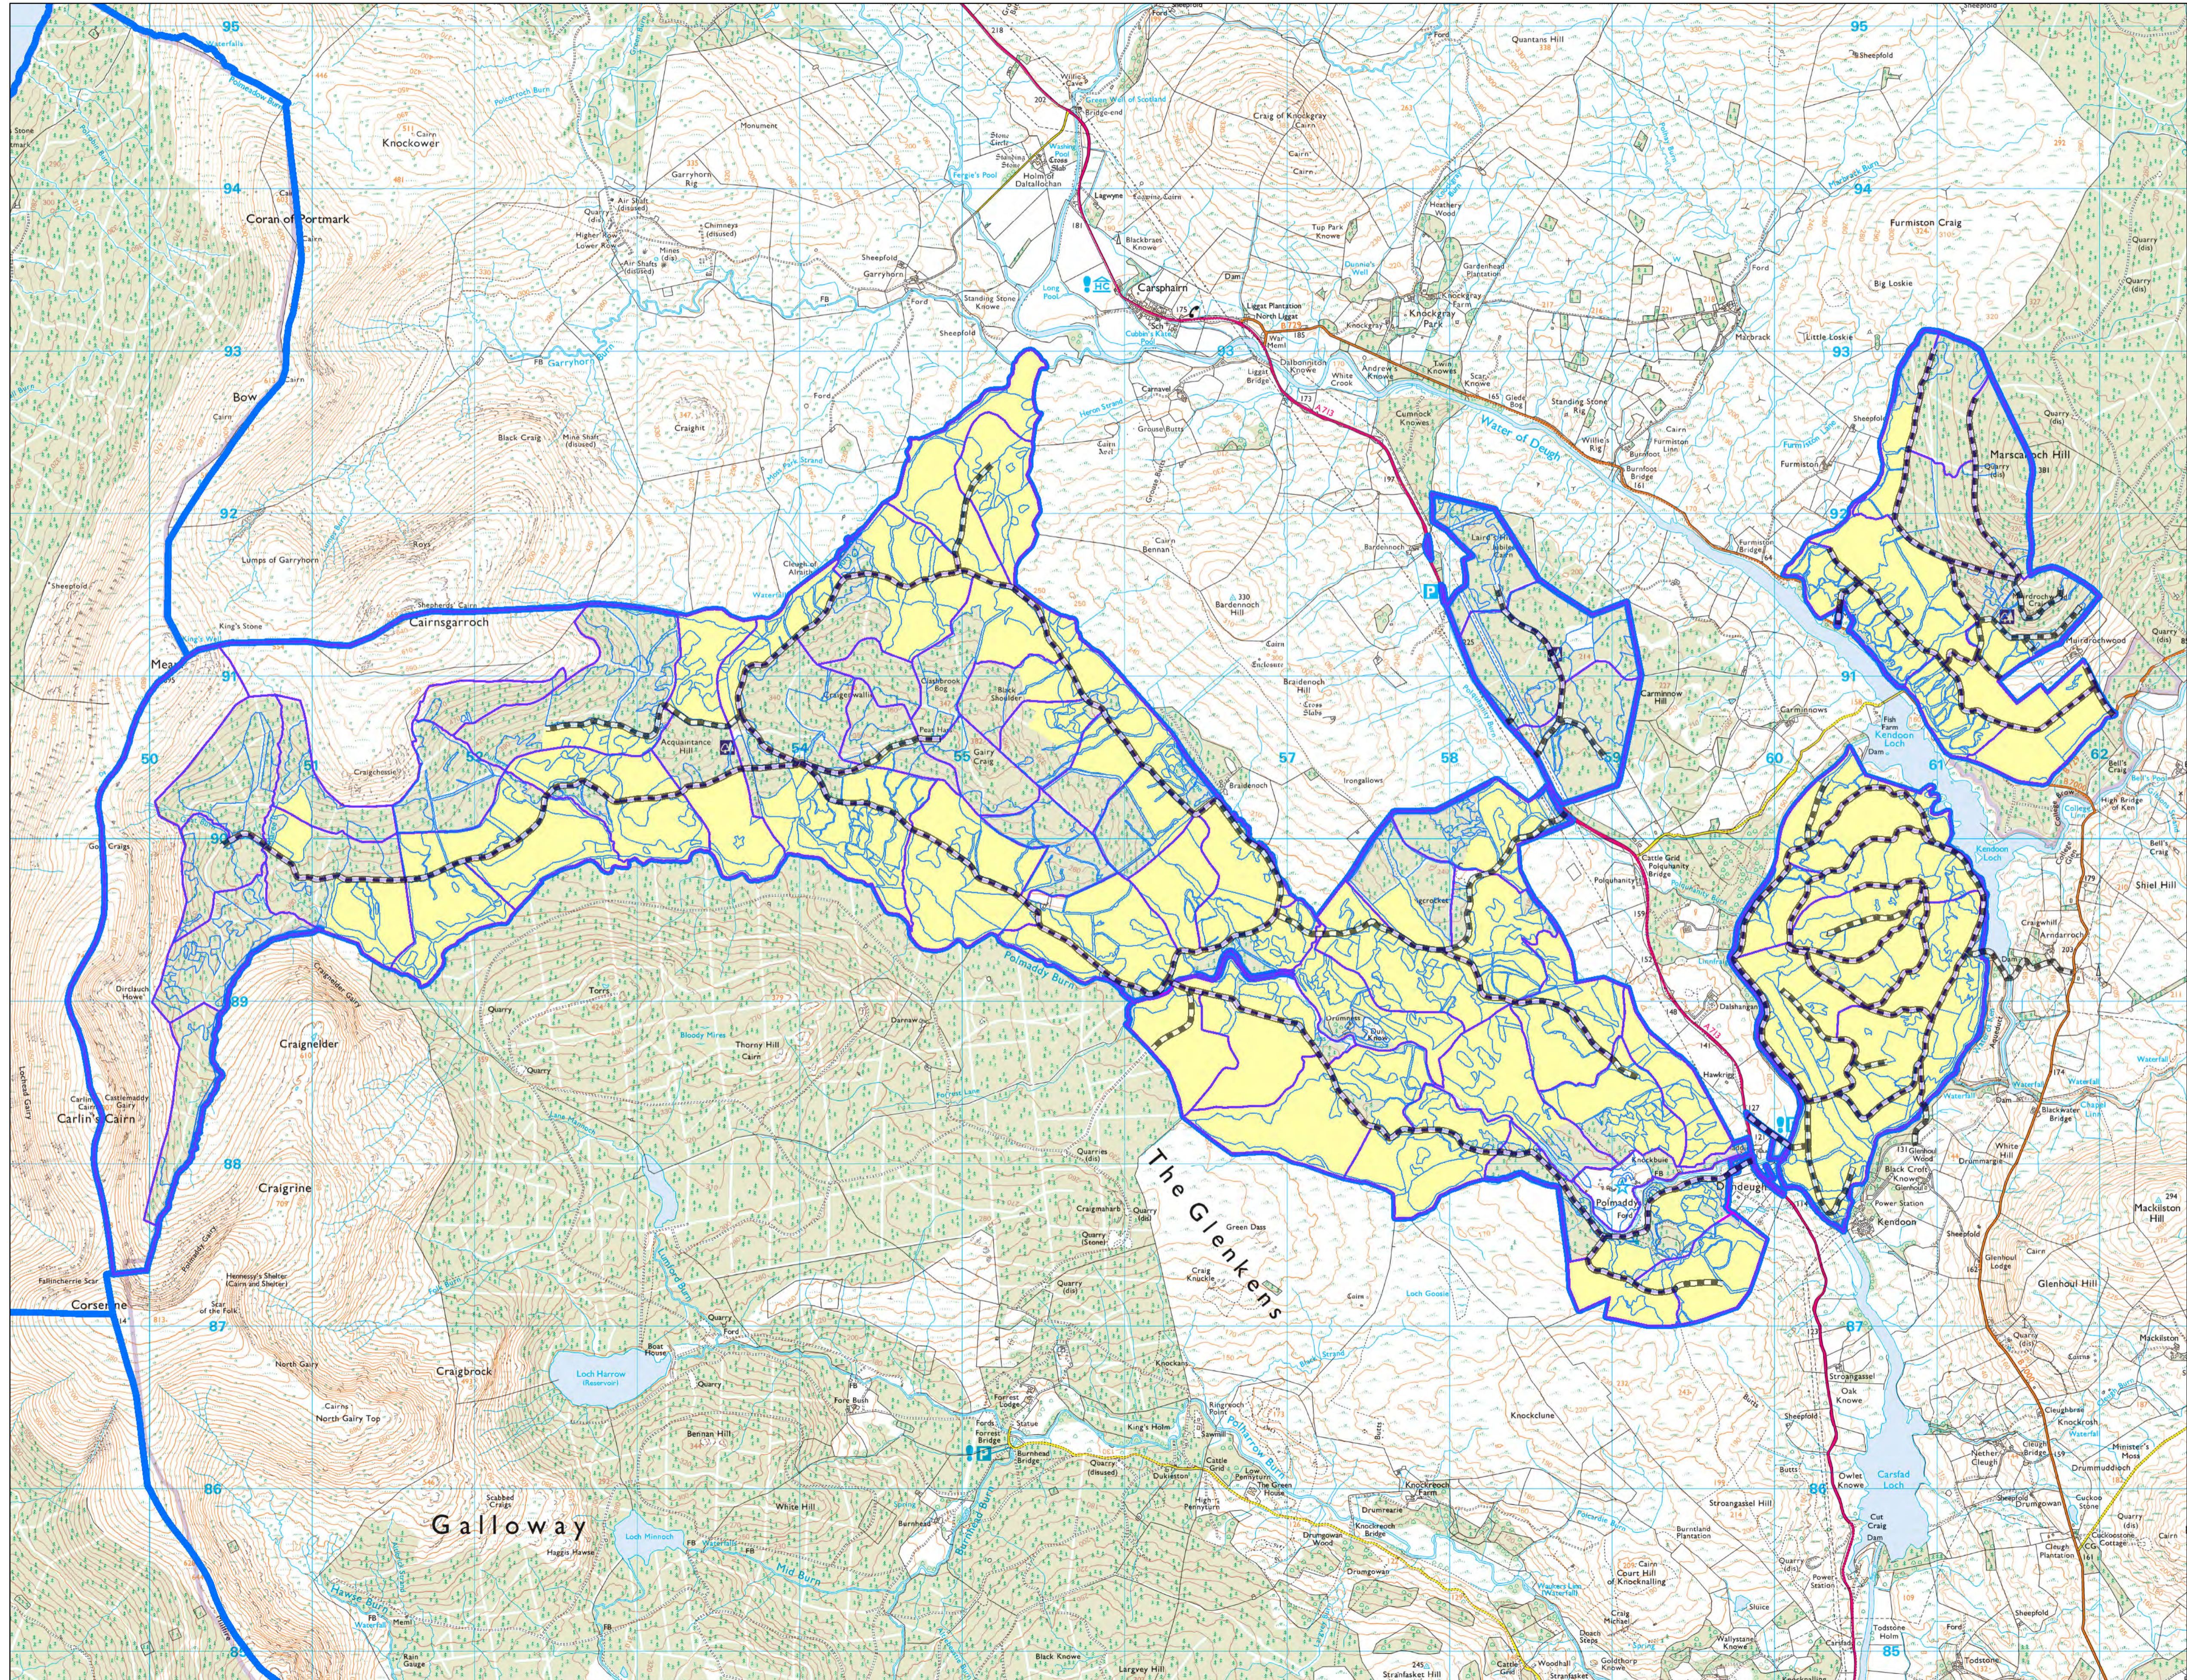

Castlemaddy LMP Map 5 Thinning

Author: Carol Finch

Scale @ A1: 1:20,000

Date: August 2023

Legend

-  Forest roads
-  Subcompartments
-  Compartment
-  Potential thinning area
-  Blocks

Reproduced by permission of Ordnance Survey on behalf of HMSO.
 © Crown copyright and database right 2023. All rights reserved.
 Ordnance Survey Licence number 100024925.
 © Getmapping Plc and Bluesky International Limited 2023.

Scotland's national forests and land are responsibly managed to the UK Woodland Assurance Standard.