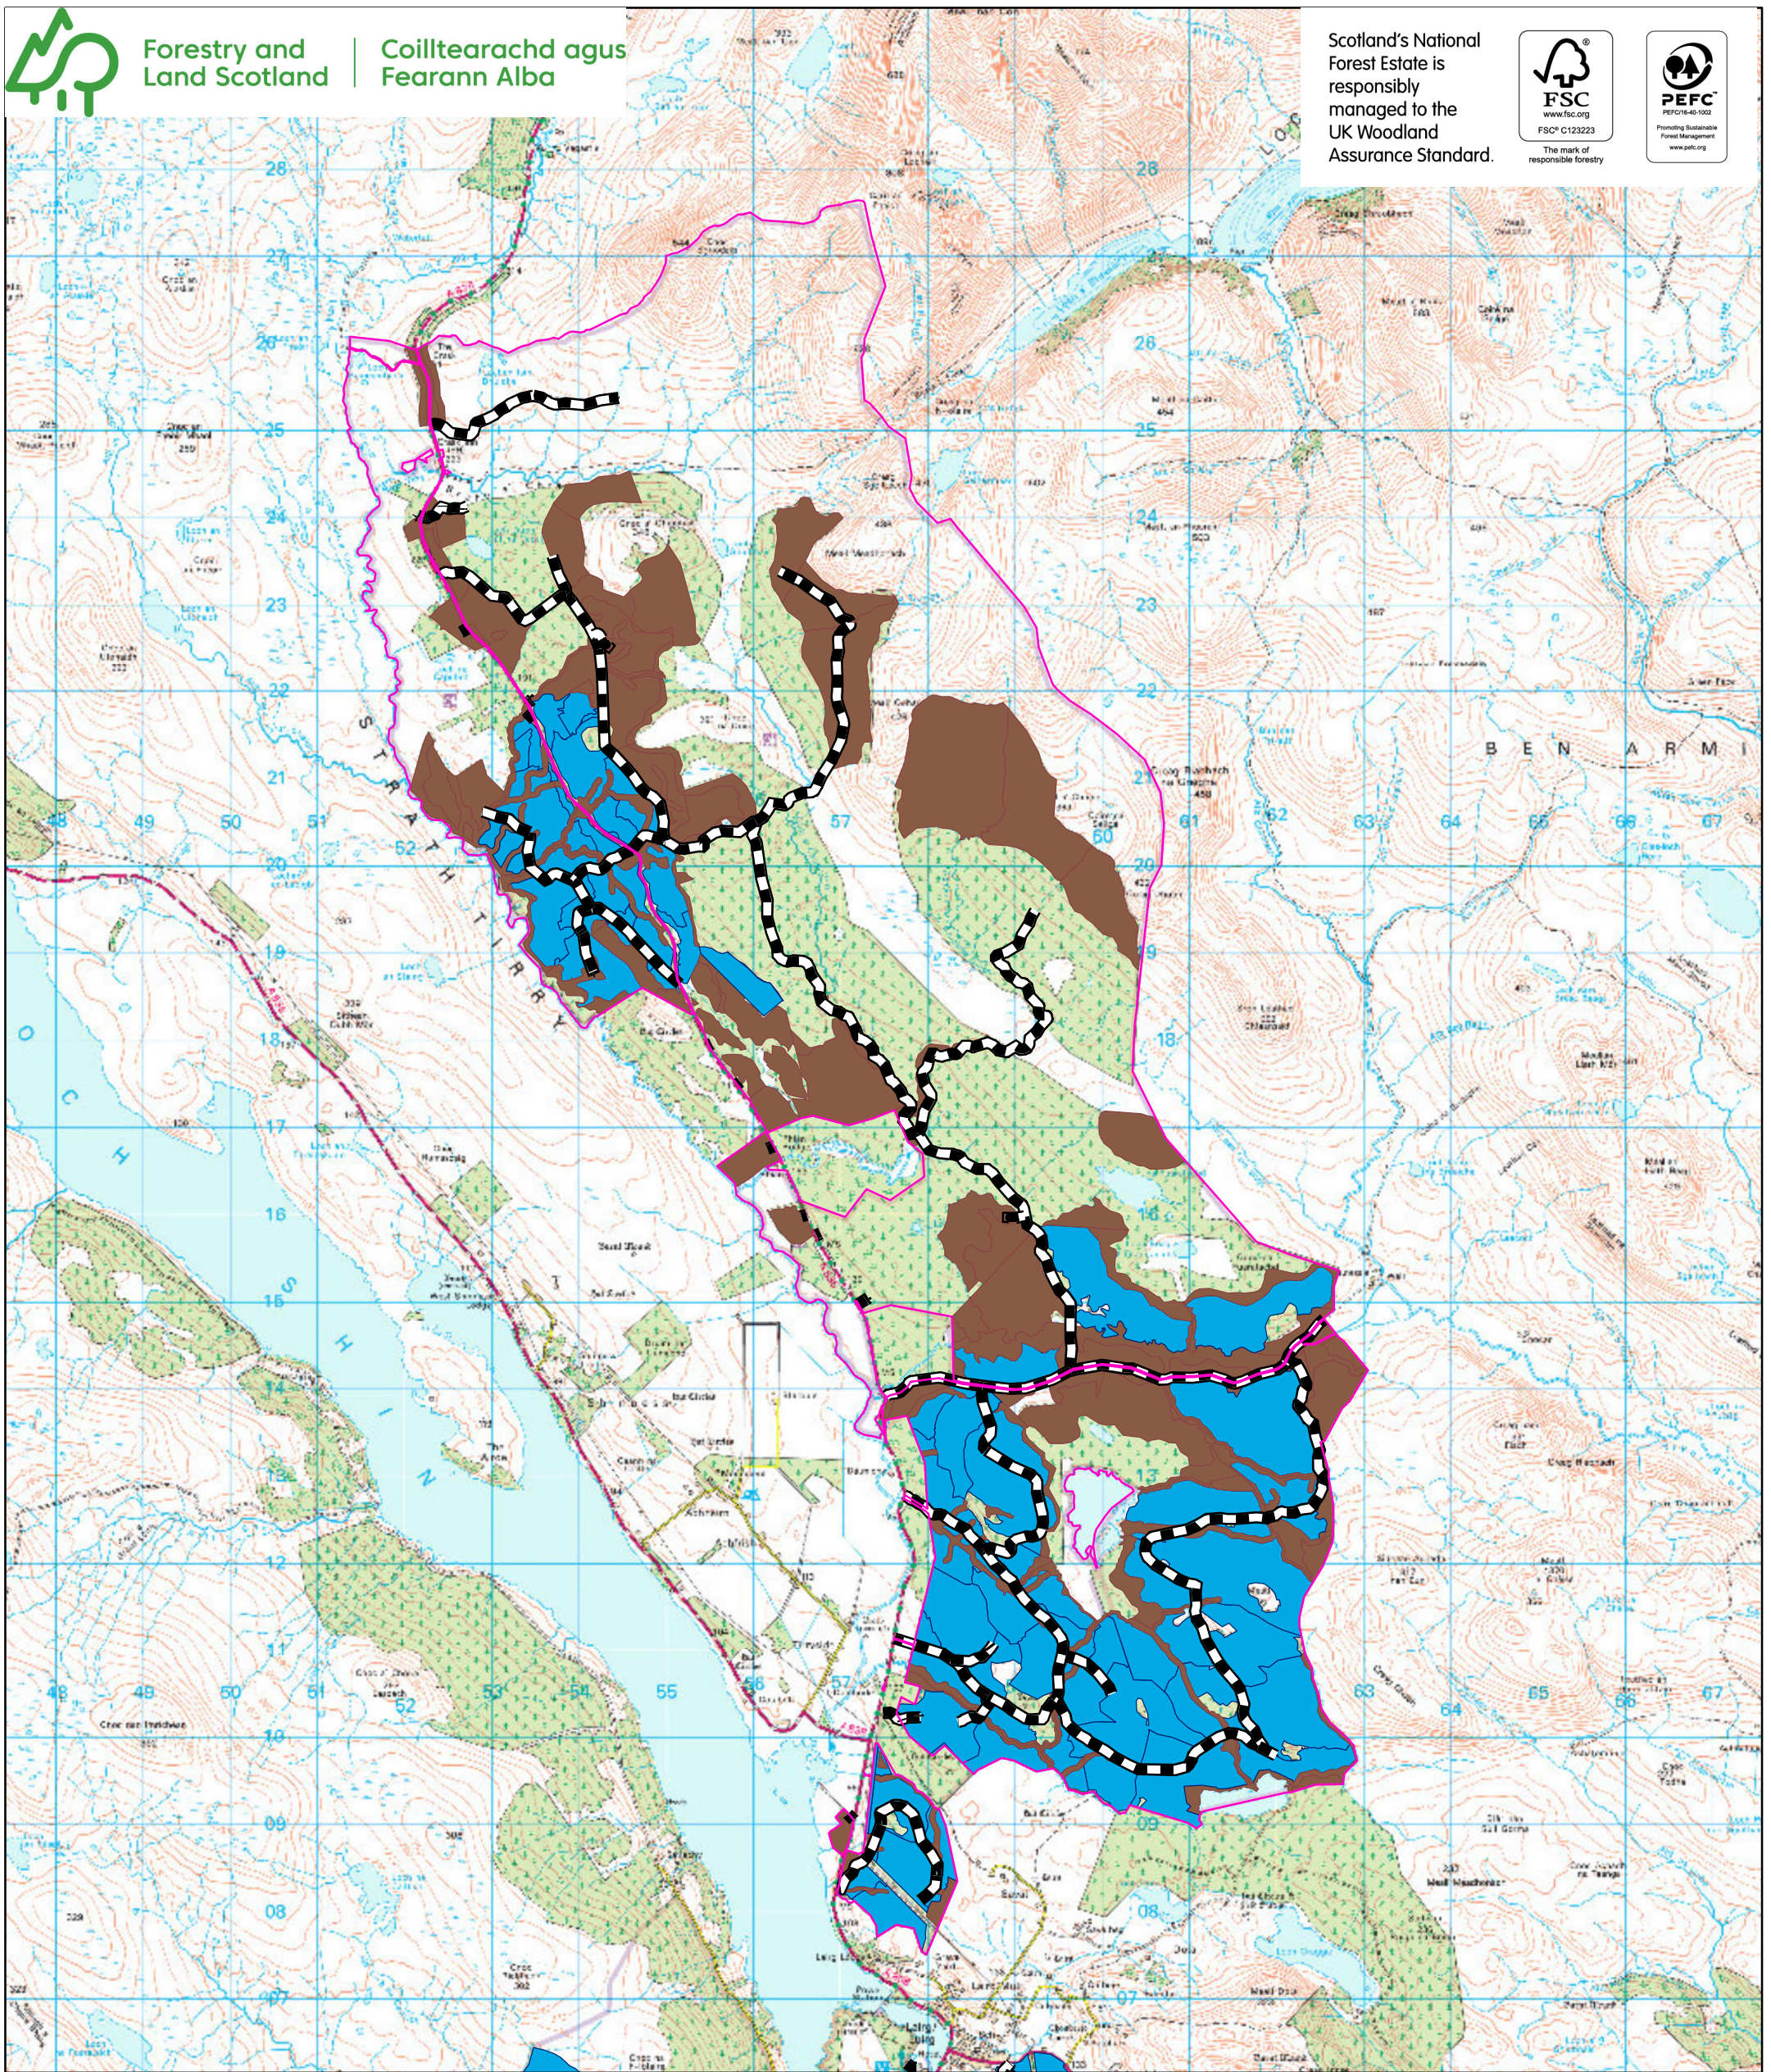

Forestry and Land Scotland

Coilltearachd agus Fearann Alba

Scotland's National Forest Estate is responsibly managed to the UK Woodland Assurance Standard.

**Future restock species (pre revision)**

Scale @ A3: 1:71,088

Date: 03/08/2023

Author: u321071

**Legend**

Dalchork block extent

Mixed conifers

Forest Roads

**Future Restock Coupes**

**Species 1**

Mixed broadleaves

Reproduced by permission of Ordnance Survey on behalf of HMSO. © Crown copyright and database right [2023]. All rights reserved. Ordnance Survey Licence number [100021242]. © Getmapping Plc and Bluesky International Limited 2023.