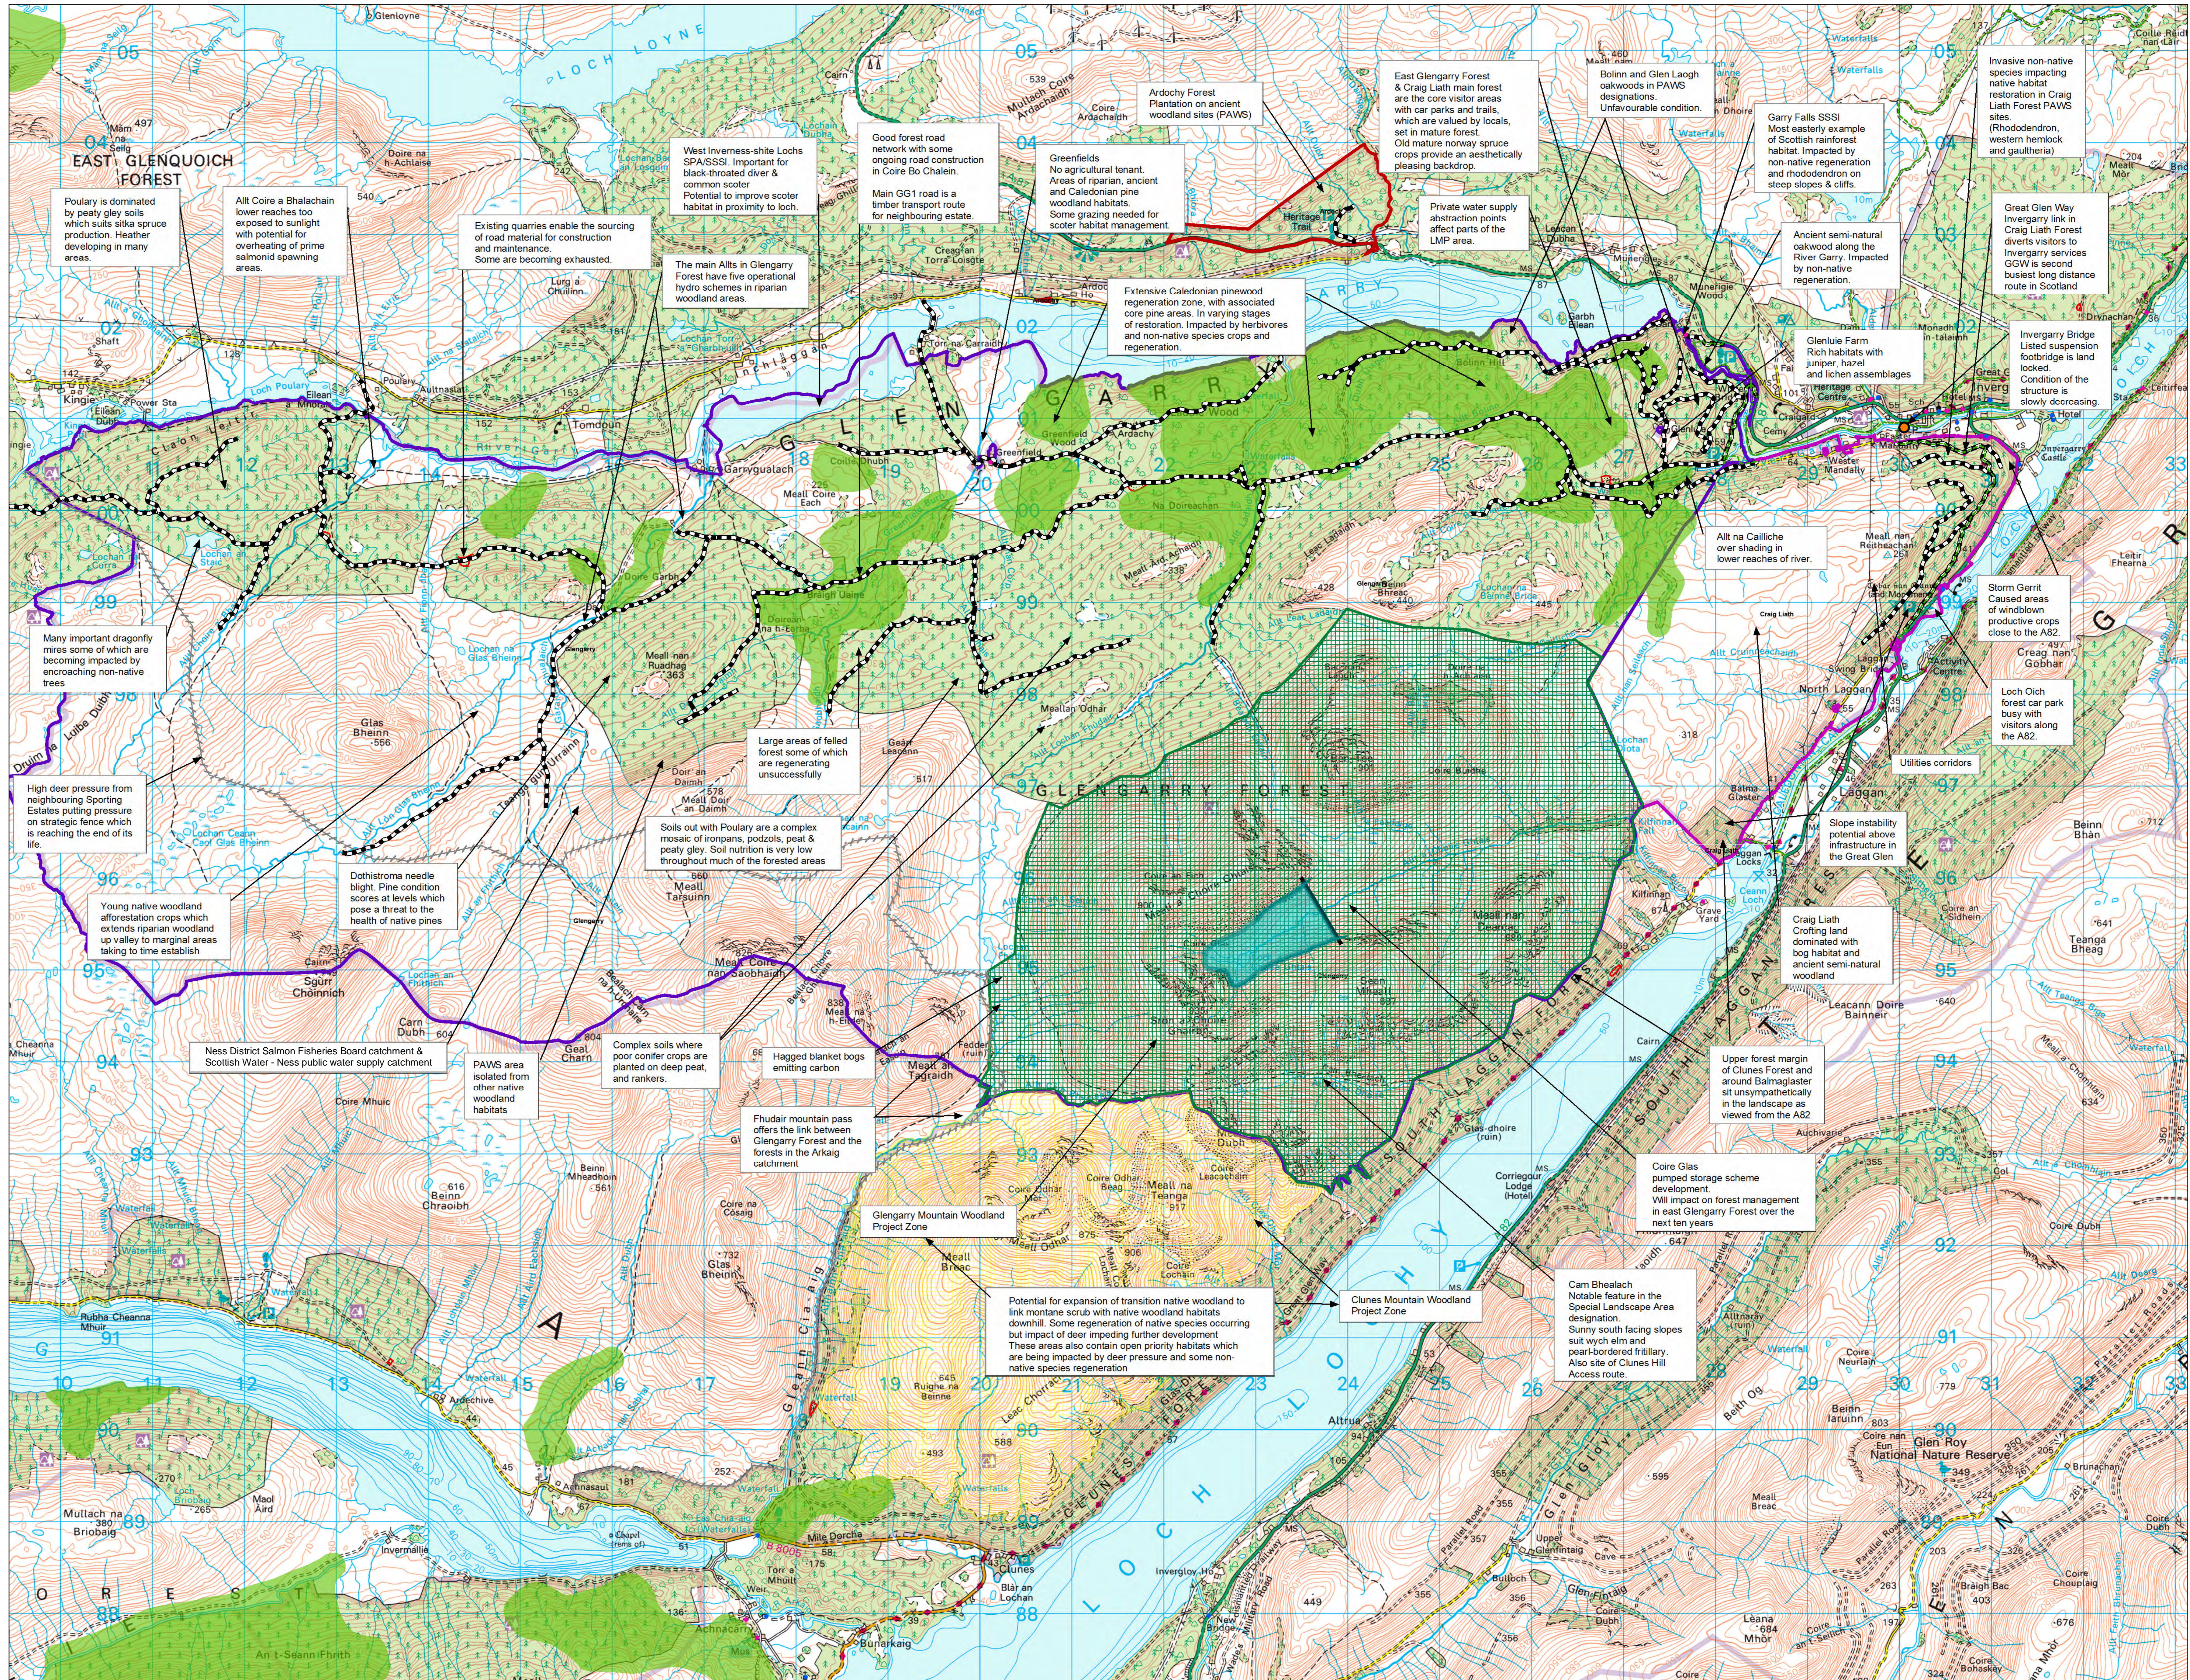

Glengarry LMP - Analysis

Author: Catriona MacIennan

Scale @ A0: 1:25,000

Date: 31/08/2024

Legend

- Listed Buildings (Scot.)
  - A
  - B
  - C
- Core Paths
  - Core Paths
- Forest Roads
  - Forest Roads
  - Cal\_Pine\_Regener...
- Fences and Walls
  - Fences and Walls
- Quarries
  - Quarries
  - Glengarry\_Boundary3
  - Clunes\_Boundary
- Blocks
  - Ardochy
  - Craig Liath
  - Glengarry

Reproduced by permission of Ordnance Survey on behalf of HMSO. © Crown copyright and database right 2024. All rights reserved. Ordnance Survey Licence number 100024925. © Getmapping Plc and Bluesky International Limited 2024.