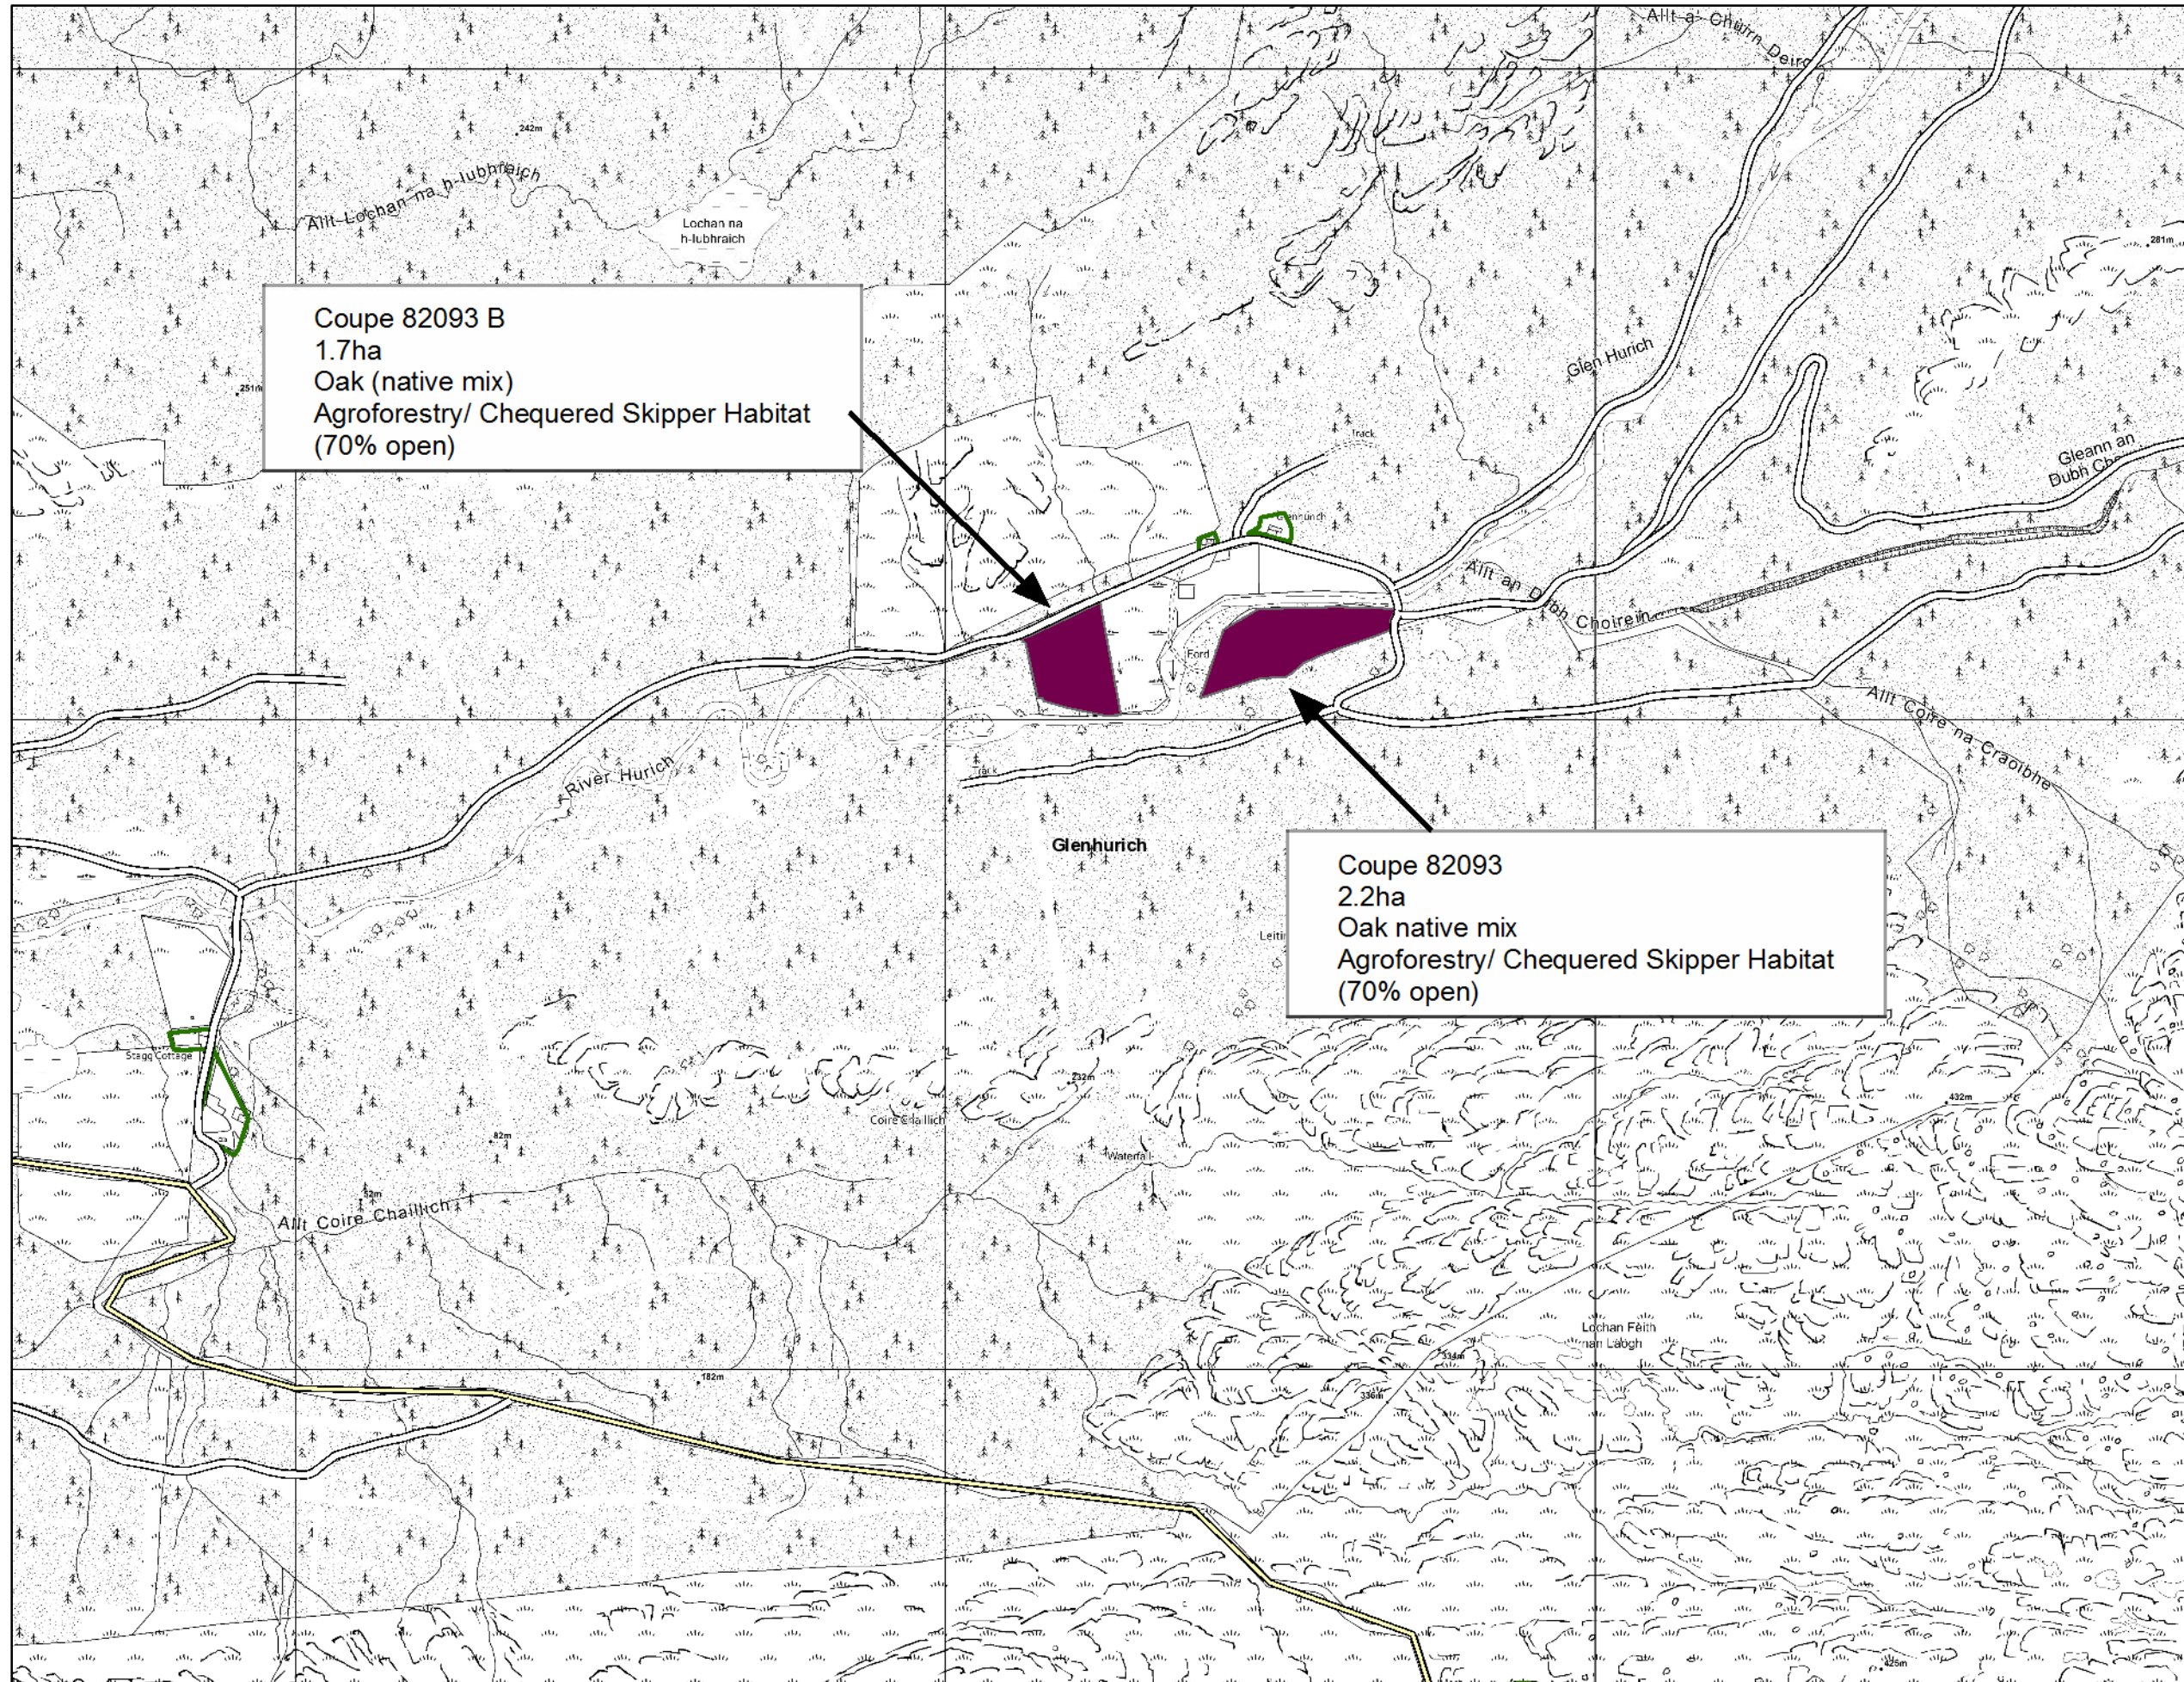

Woodland Creation

Author: Catriona MacIennan

Scale @ A3: 1:10,000

Date: 08/07/2020

Legend

Restock Areas

-  Sitka spruce (SS)
-  Norway spruce (NS)
-  Lodgepole pine (LP)
-  Scots pine (SP)
-  Larch spp (EL/HL/JL)
-  Douglas fir (DF)
-  Mixed / other conifers (MC/XC)
-  Birch (BI)
-  Oak (OK)
-  Ash (AH)
-  Beech (BE)
-  Mixed / other broadleaves (MB/XB)
-  Open land

Species mixture

-  Main colour = Dominant species
-  Dots = Secondary species
-  Sitka spruce with Birch shown here

Coupe 82093 B
1.7ha
Oak (native mix)
Agroforestry/ Chequered Skipper Habitat
(70% open)

Coupe 82093
2.2ha
Oak native mix
Agroforestry/ Chequered Skipper Habitat
(70% open)

Reproduced by permission of Ordnance Survey on behalf of HMSO.
© Crown copyright and database right 2020. All rights reserved.
Ordnance Survey Licence number 100024925.
© Getmapping Plc and Bluesky International Limited 2020.