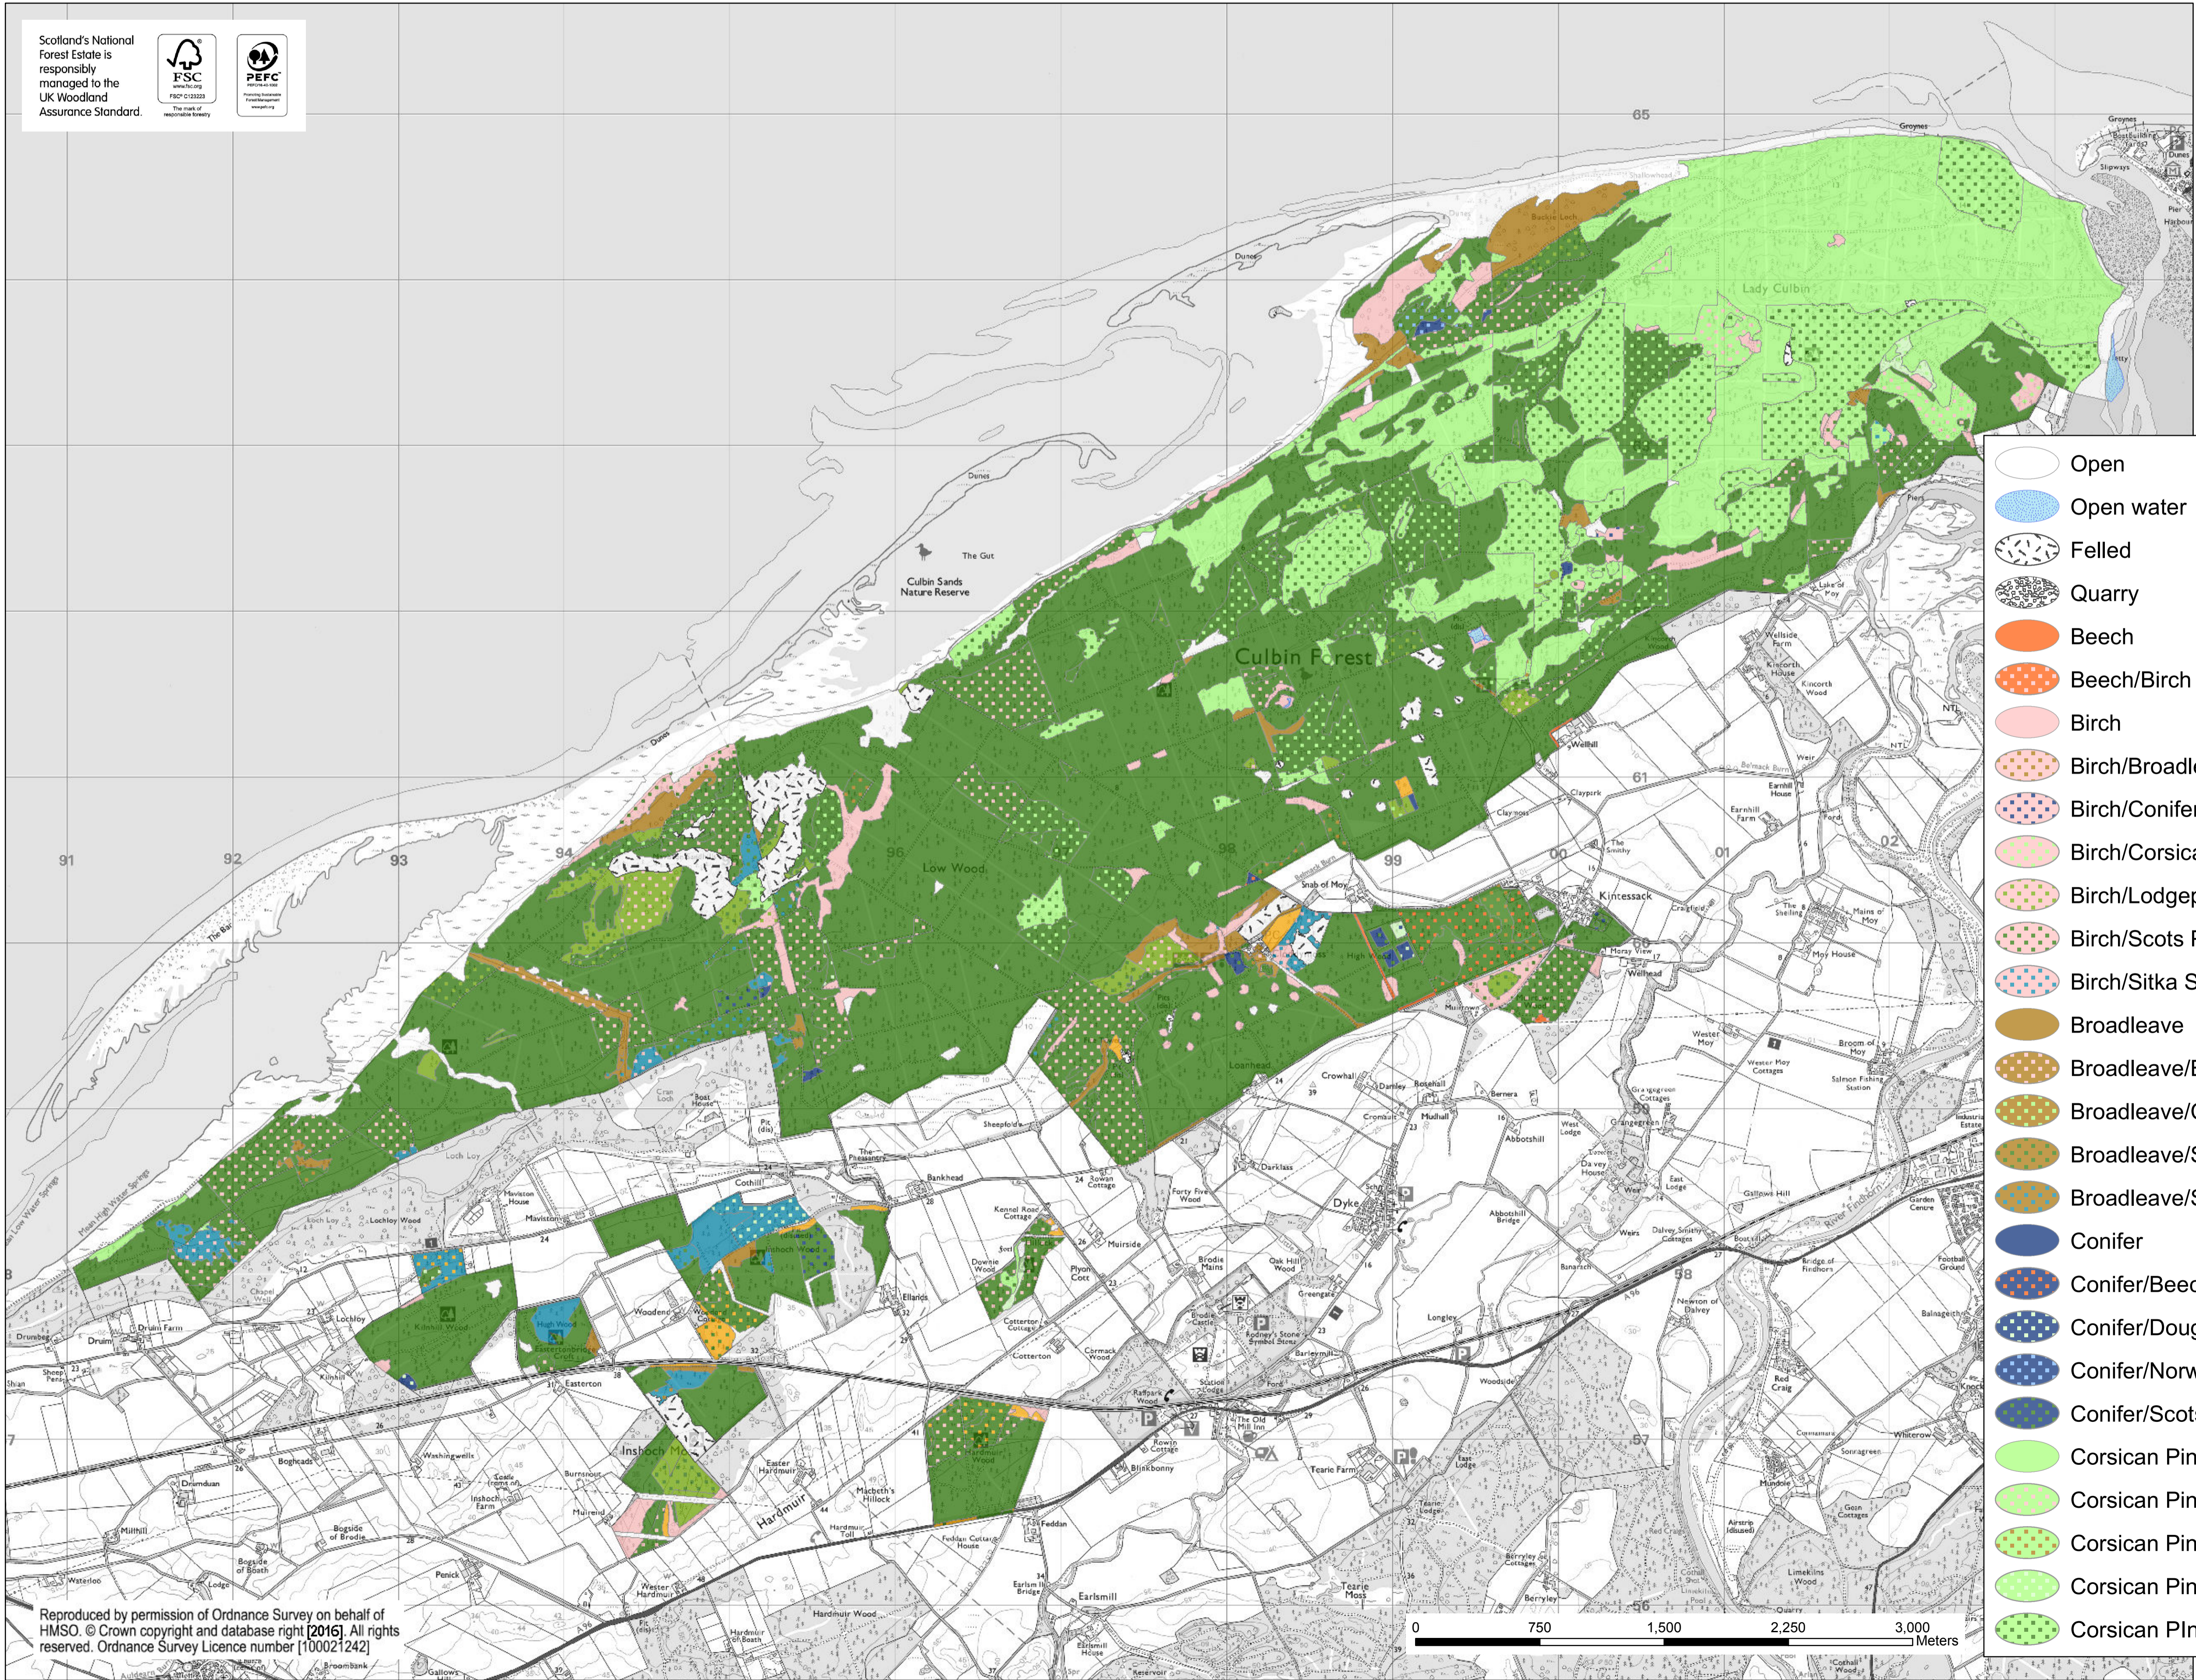

Moray & Aberdeenshire Forest District Culbin

Map 3 Current species

O.S. Grid ref NH 982 599
Date July 2016
Scale 1:20,000 @ A1

- | | |
|---------------------------|------------------------------|
| Open | Corsican Pine/Sitka Spruce |
| Open water | Douglas Fir |
| Felled | Douglas Fir/Conifer |
| Quarry | Douglas Fir/Corsican Pine |
| Beech | Larch |
| Beech/Birch | Larch/Birch |
| Birch | Larch/Scots Pine |
| Birch/Broadleaf | Lodgepole Pine |
| Birch/Conifer | Lodgepole Pine/Birch |
| Birch/Corsican Pine | Lodgepole Pine/Corsican Pine |
| Birch/Lodgepole Pine | Lodgepole Pine/Scots Pine |
| Birch/Scots Pine | Scots Pine |
| Birch/Sitka Spruce | Scots Pine/Beech |
| Broadleaf | Scots Pine/Birch |
| Broadleaf/Birch | Scots Pine/Broadleaf |
| Broadleaf/Corsican Pine | Scots Pine/Conifer |
| Broadleaf/Scots Pine | Scots Pine/Corsican Pine |
| Broadleaf/Sitka Spruce | Scots Pine/Douglas Fir |
| Conifer | Scots Pine/Larch |
| Conifer/Beech | Scots Pine/Lodgepole Pine |
| Conifer/Douglas Fir | Scots Pine/Norway Spruce |
| Conifer/Norway Spruce | Scots Pine/Sitka Spruce |
| Conifer/Scots Pine | Sitka Spruce |
| Corsican Pine | Sitka Spruce/Birch |
| Corsican Pine/Birch | Sitka Spruce/Broadleaf |
| Corsican Pine/Broadleaf | Sitka Spruce/Douglas Fir |
| Corsican Pine/Douglas Fir | Sitka Spruce/Larch |
| Corsican Pine/Scots Pine | Sitka Spruce/Scots Pine |

Reproduced by permission of Ordnance Survey on behalf of HMSO. © Crown copyright and database right [2016]. All rights reserved. Ordnance Survey Licence number [100021242]