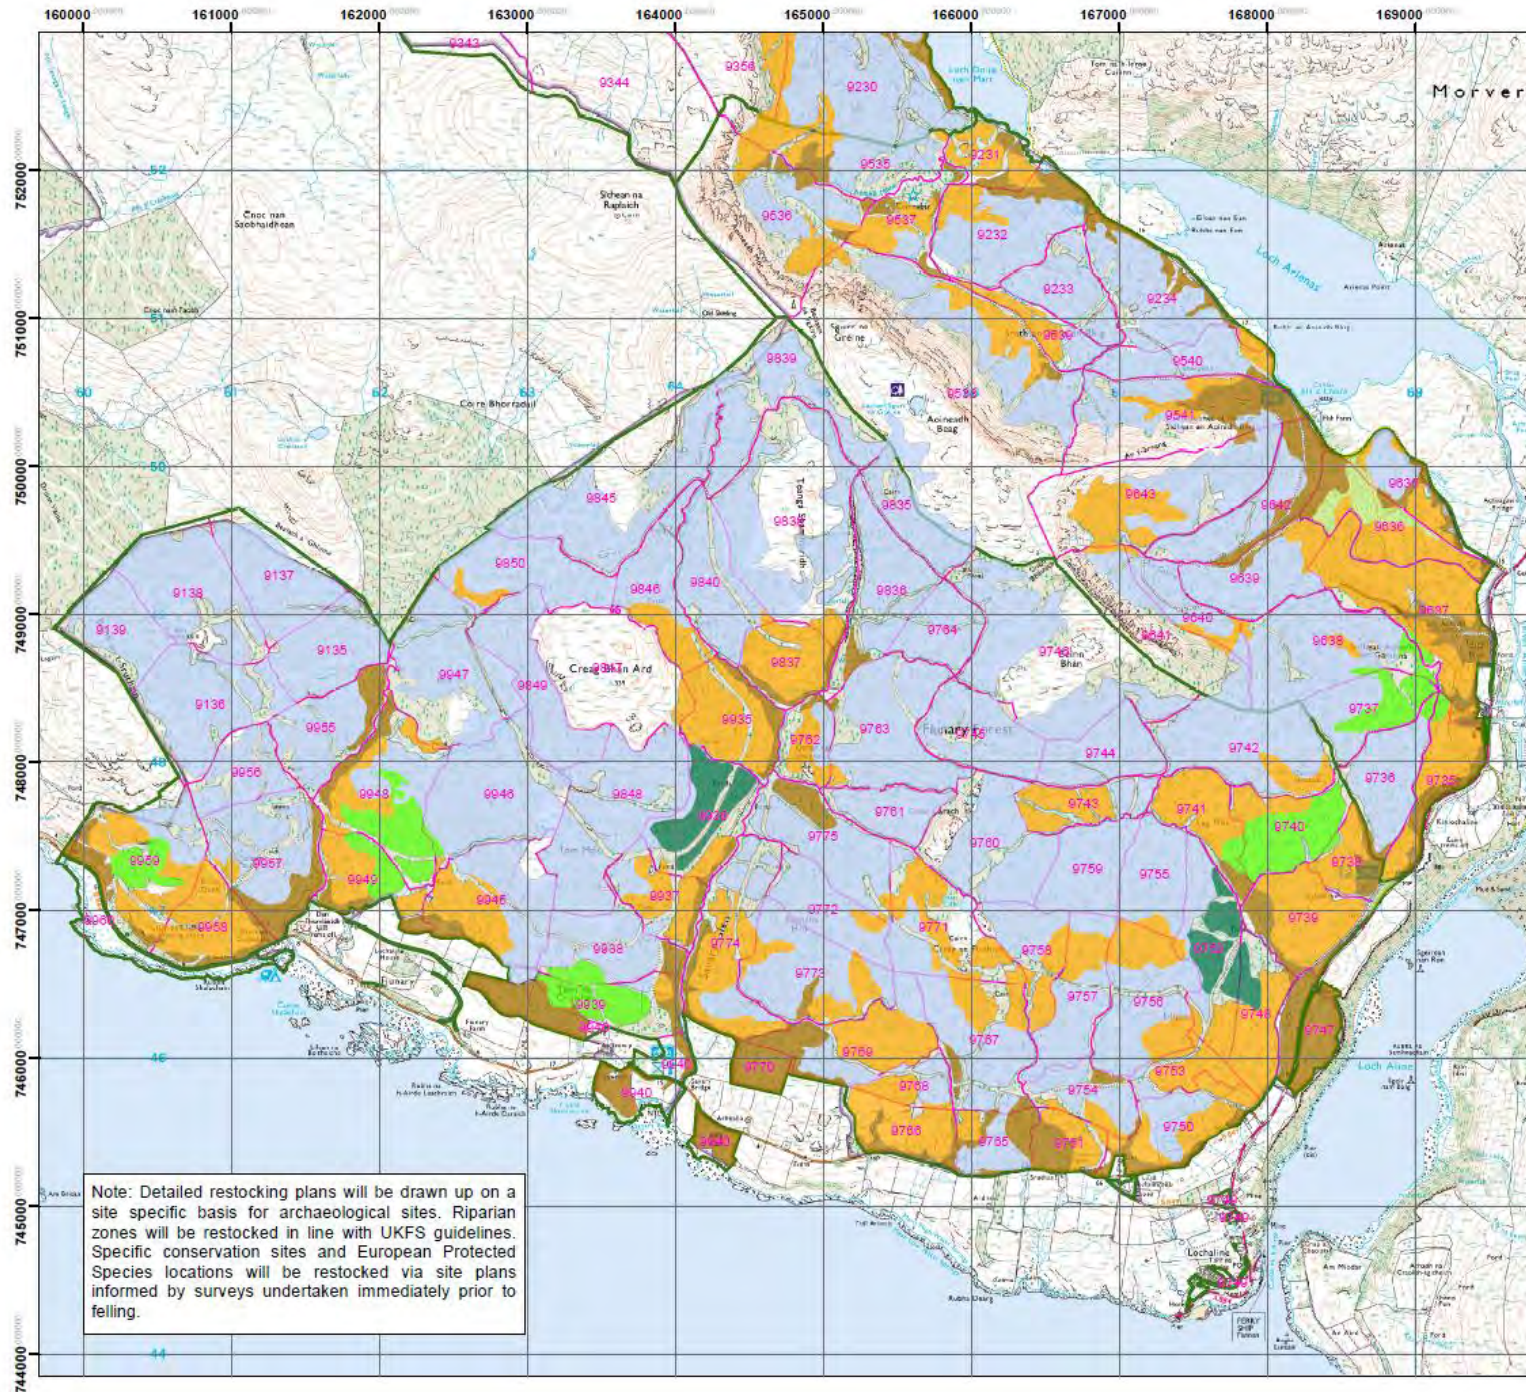

## Lochaber Forest District

### Morvern Forest Design Plan

### Map 8c: Future Forests: Restocking. (Lochaline South)

#### Legend

- Morvern FDP Area
- Compartments