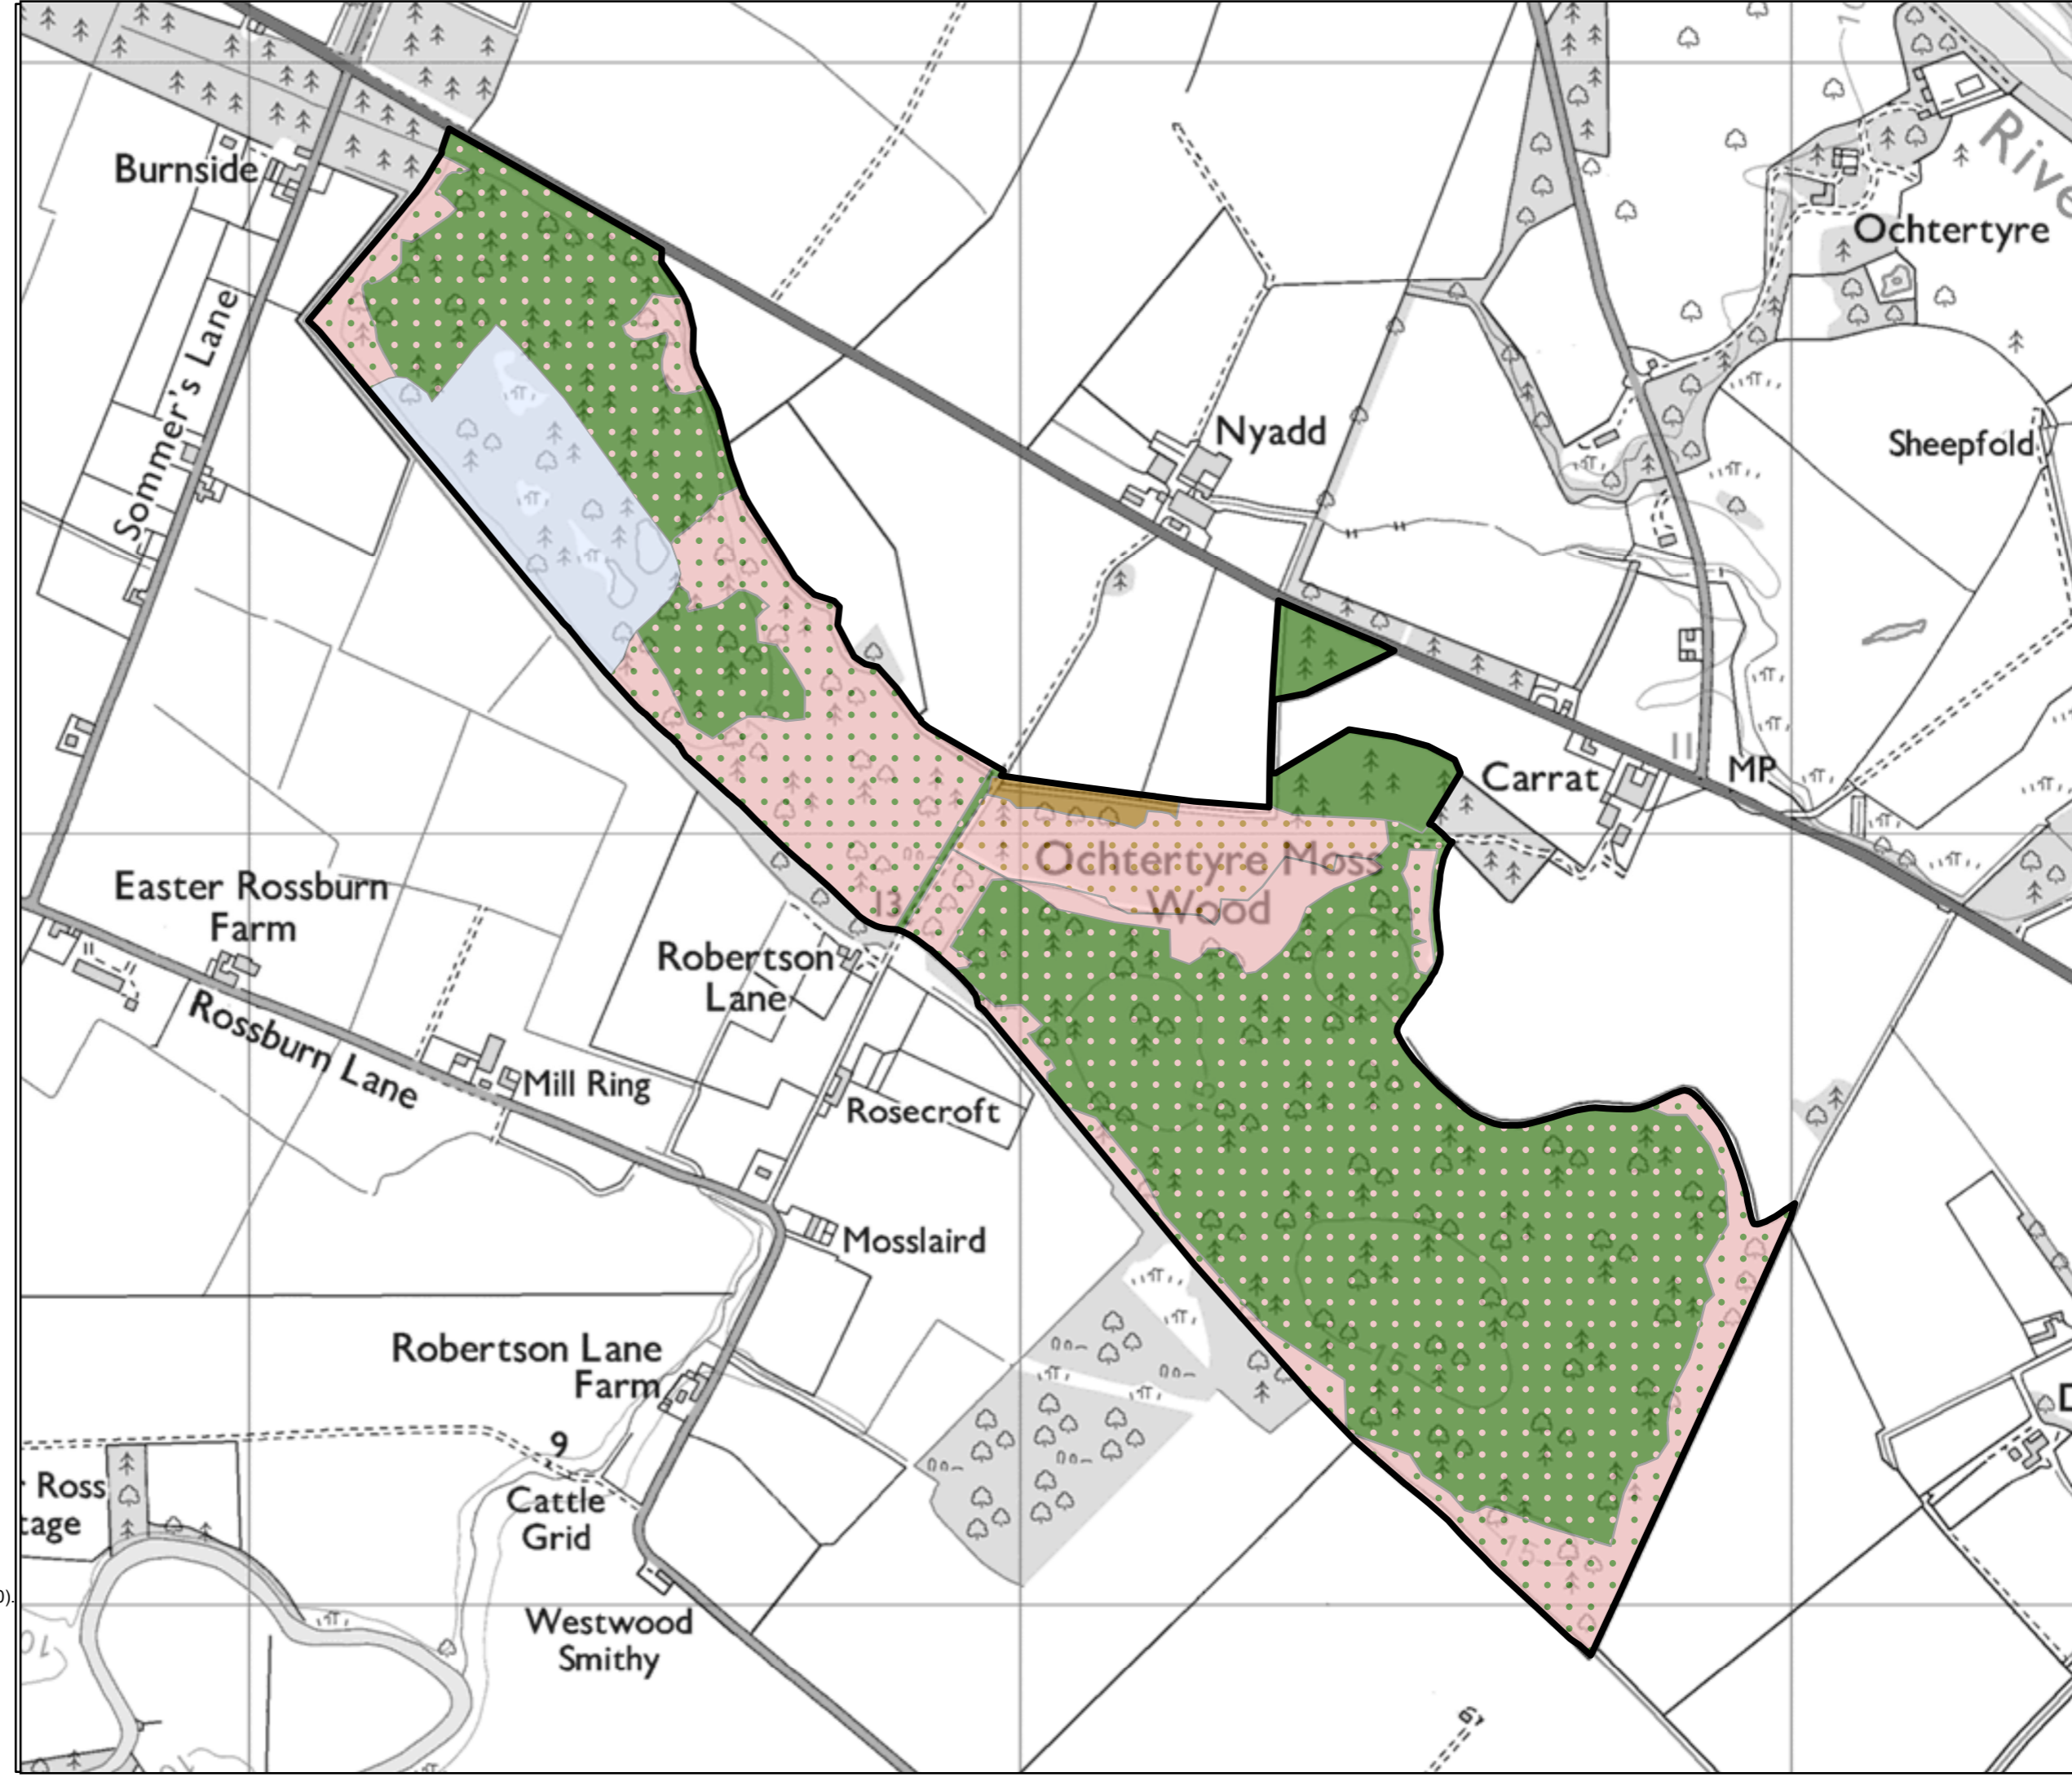

**Ochertyre Moss Wood LMP**  
**Future Species and Habitats**

Author: Rebecca.Taubert  
 Scale @ A3: 1:8,000  
 Date: 13/06/2024

**Legend**

-  Ochertyre Moss Wood LMP Area
-  Scots Pine
-  Scots Pine with Birch
-  Birch
-  Birch with Scots Pine
-  Birch with any Other Broadleaves
-  Other/Mixed Broadleaves
-  Open

Reproduced by permission of Ordnance Survey on behalf of HMSO.  
 © Crown copyright and database right [2024]. All rights reserved.  
 Ordnance Survey Licence number [100024925].  
 © Getmapping Plc and Bluesky International Limited 2024.