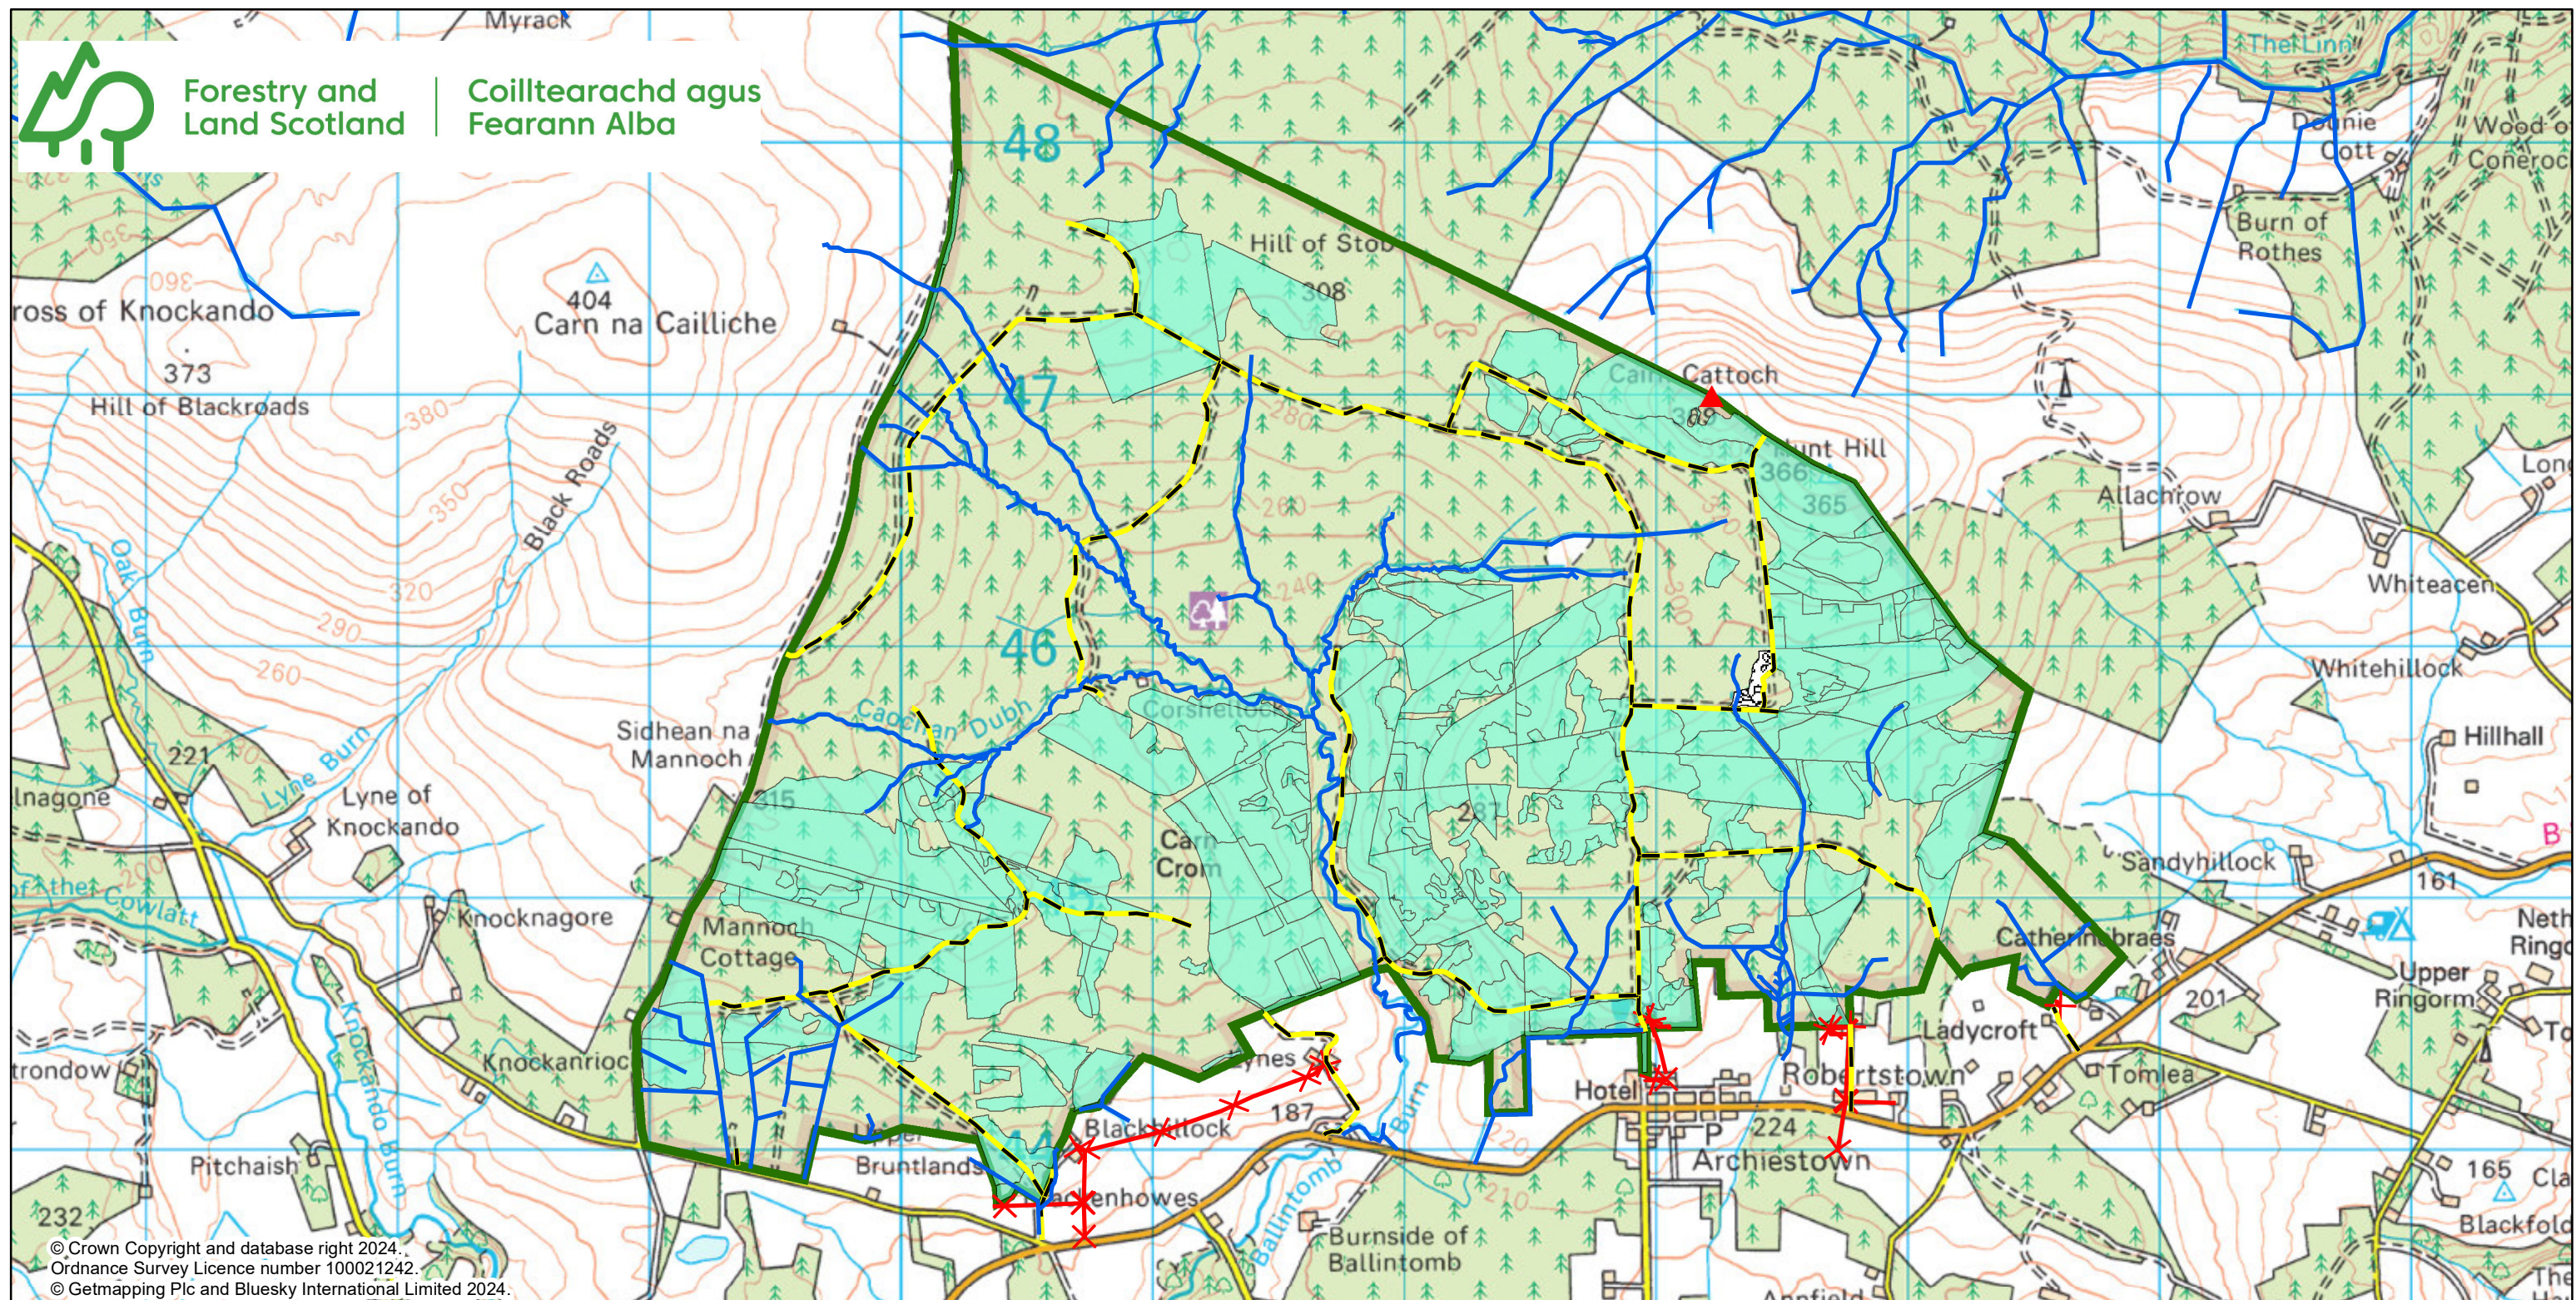

Forestry and Land Scotland

Coilltearachd agus Fearann Alba

© Crown Copyright and database right 2024.
Ordnance Survey Licence number 100021242.
© Getmapping Plc and Bluesky International Limited 2024.

Legend

- Cairn Cattoch Viewpoint
- Watercourses
- Forest Roads
- Electricity Powerlines
- Quarry
- Thinning Approval
- Elchies

Elchies: Thinning Approval

Author: Meriem Kayoueche-Reeve
Scale @ A3: 1:25,000
Date: 14/11/2024

Reproduced by permission of Ordnance Survey on behalf of HMSO. © Crown copyright and database right [2024]. All rights reserved. Ordnance Survey Licence number [100021242]. © Getmapping Plc and Bluesky International Limited 2024.