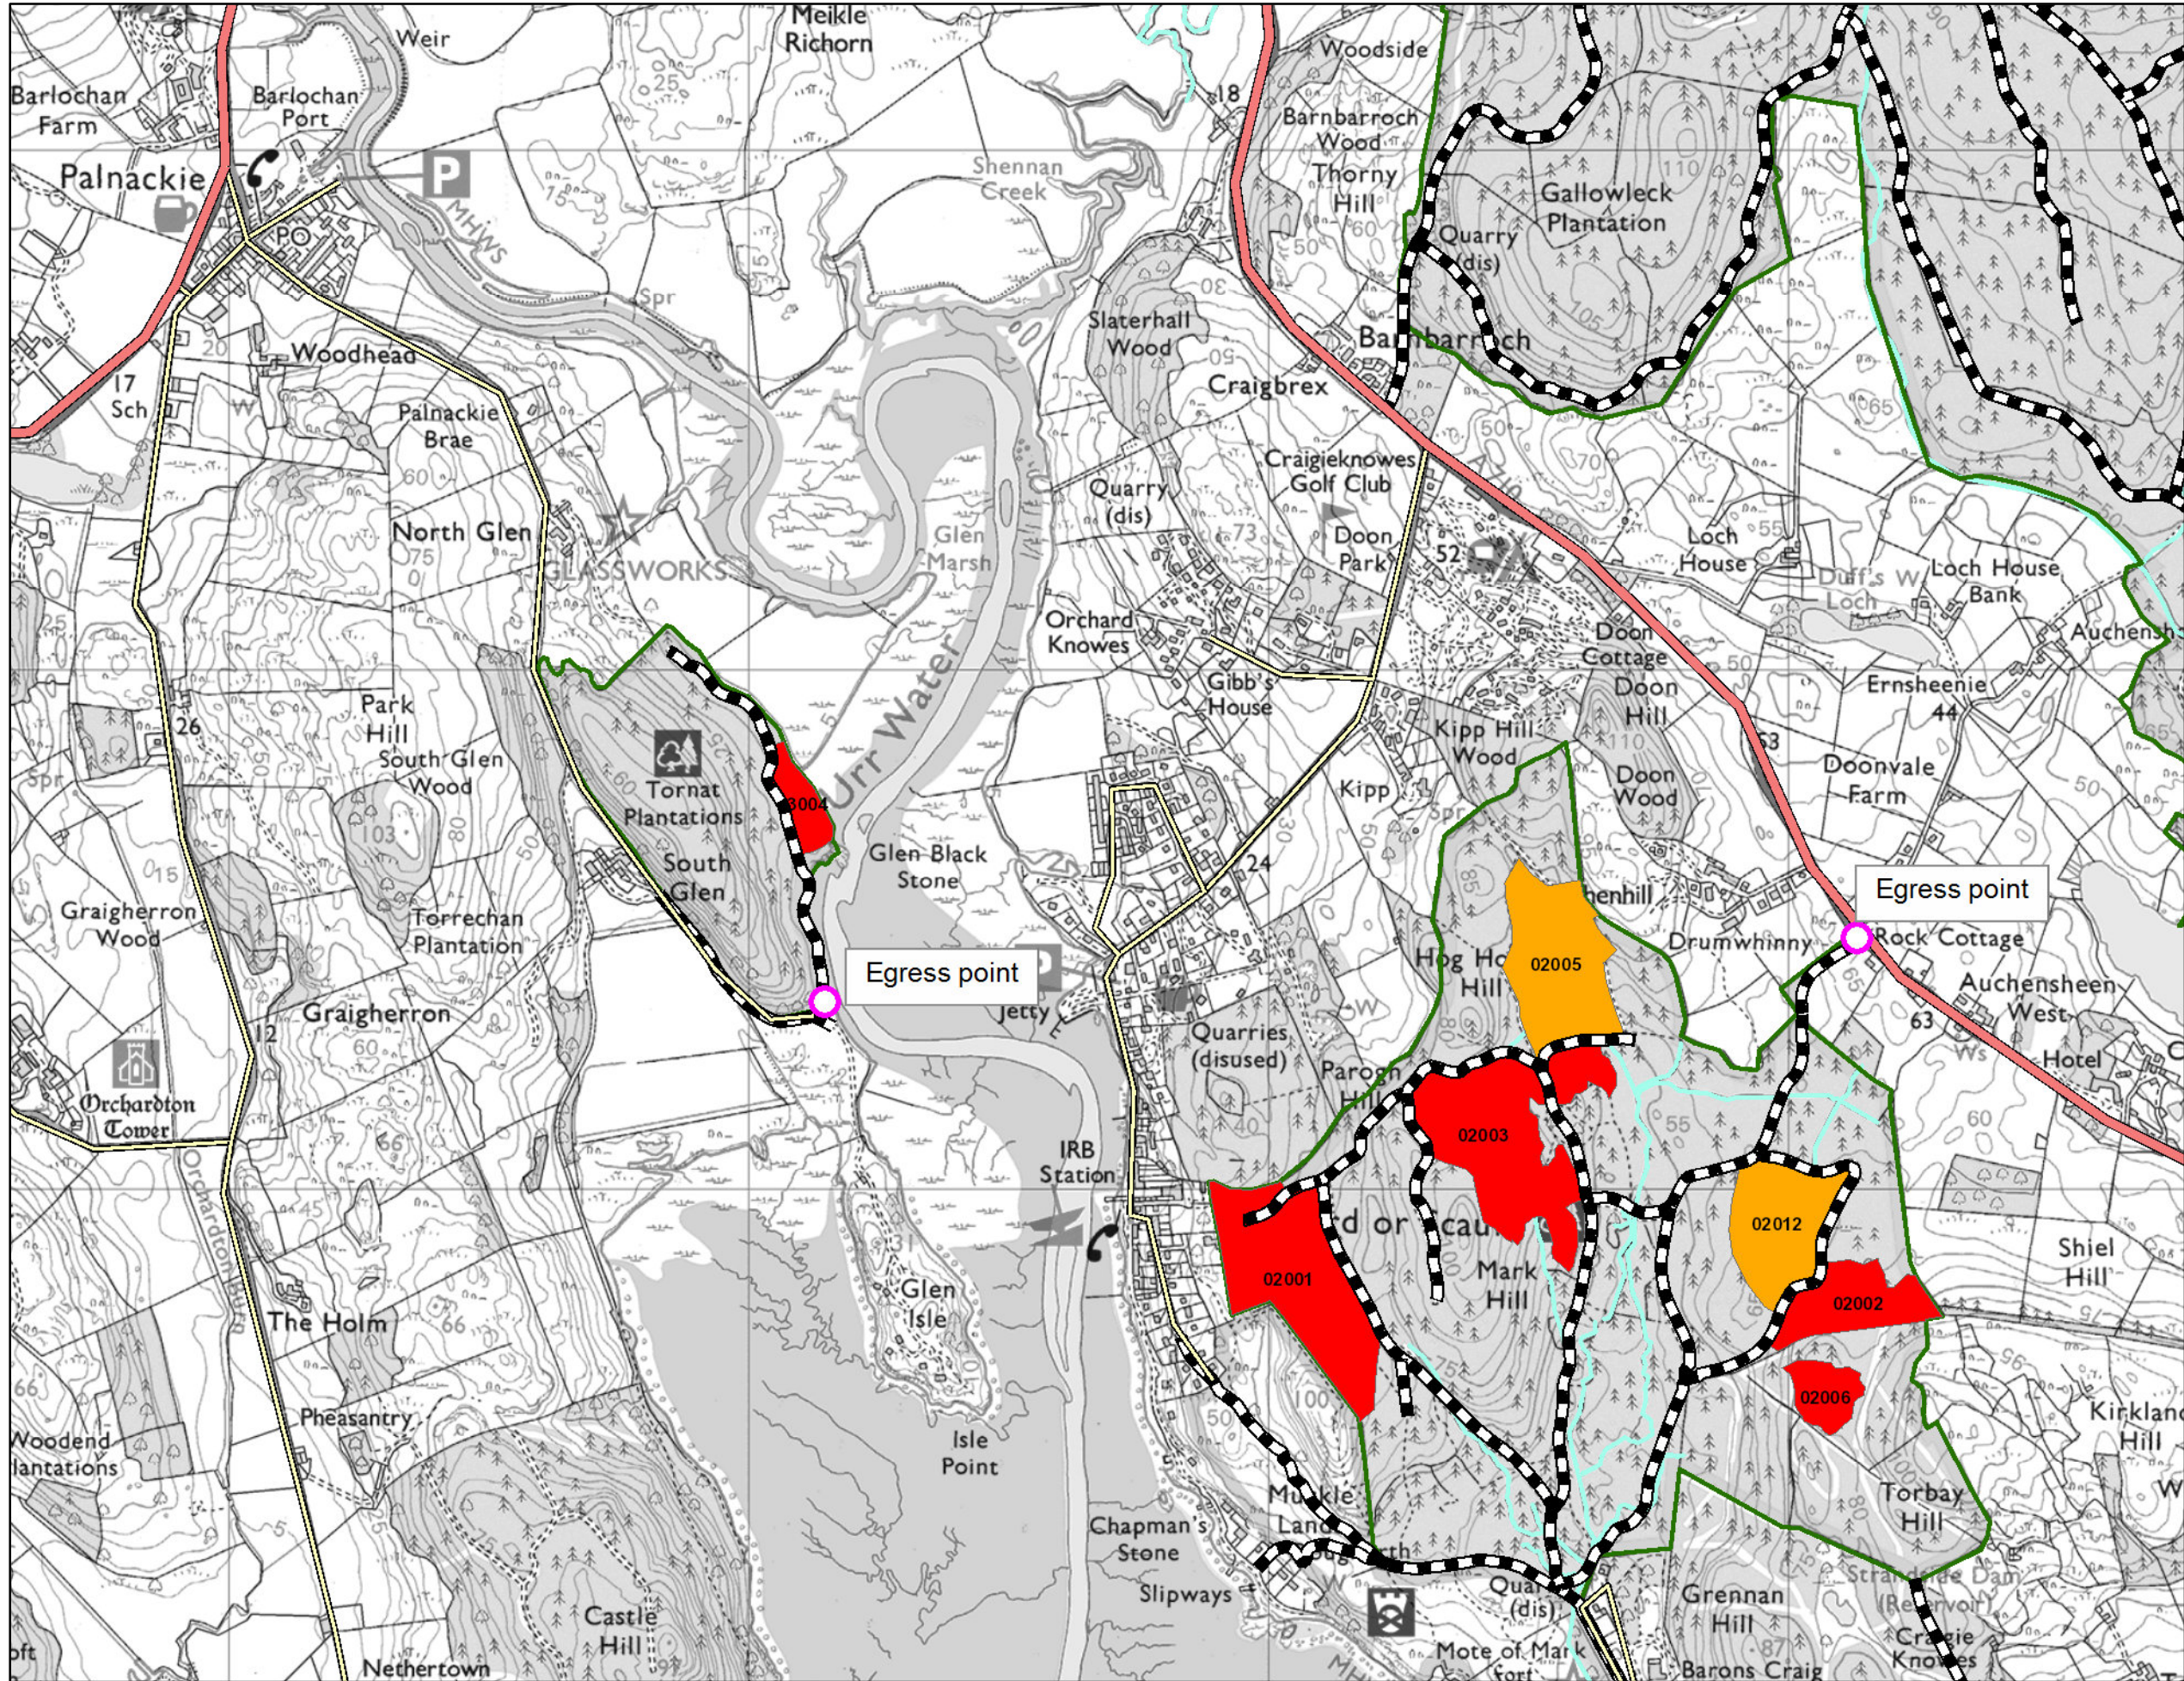

Map 7: Timber haulage

Scale @ A3: 1:12,500

Date: 07/06/2024

Legend

Main Roads (GB)

Main Roads (GB)

Minor Roads (GB)

Minor Roads (GB)

Forest Roads

Forest Roads

Scenario Management Coupes (Felling Year)

Felled or fell year requires review (before current year)

Phase 1 felling

Watercourses

Reproduced by permission of Ordnance Survey on behalf of HMSO. © Crown copyright and database right 2024. All rights reserved. Ordnance Survey Licence number 100024925. © Getmapping Plc and Bluesky International Limited 2024.